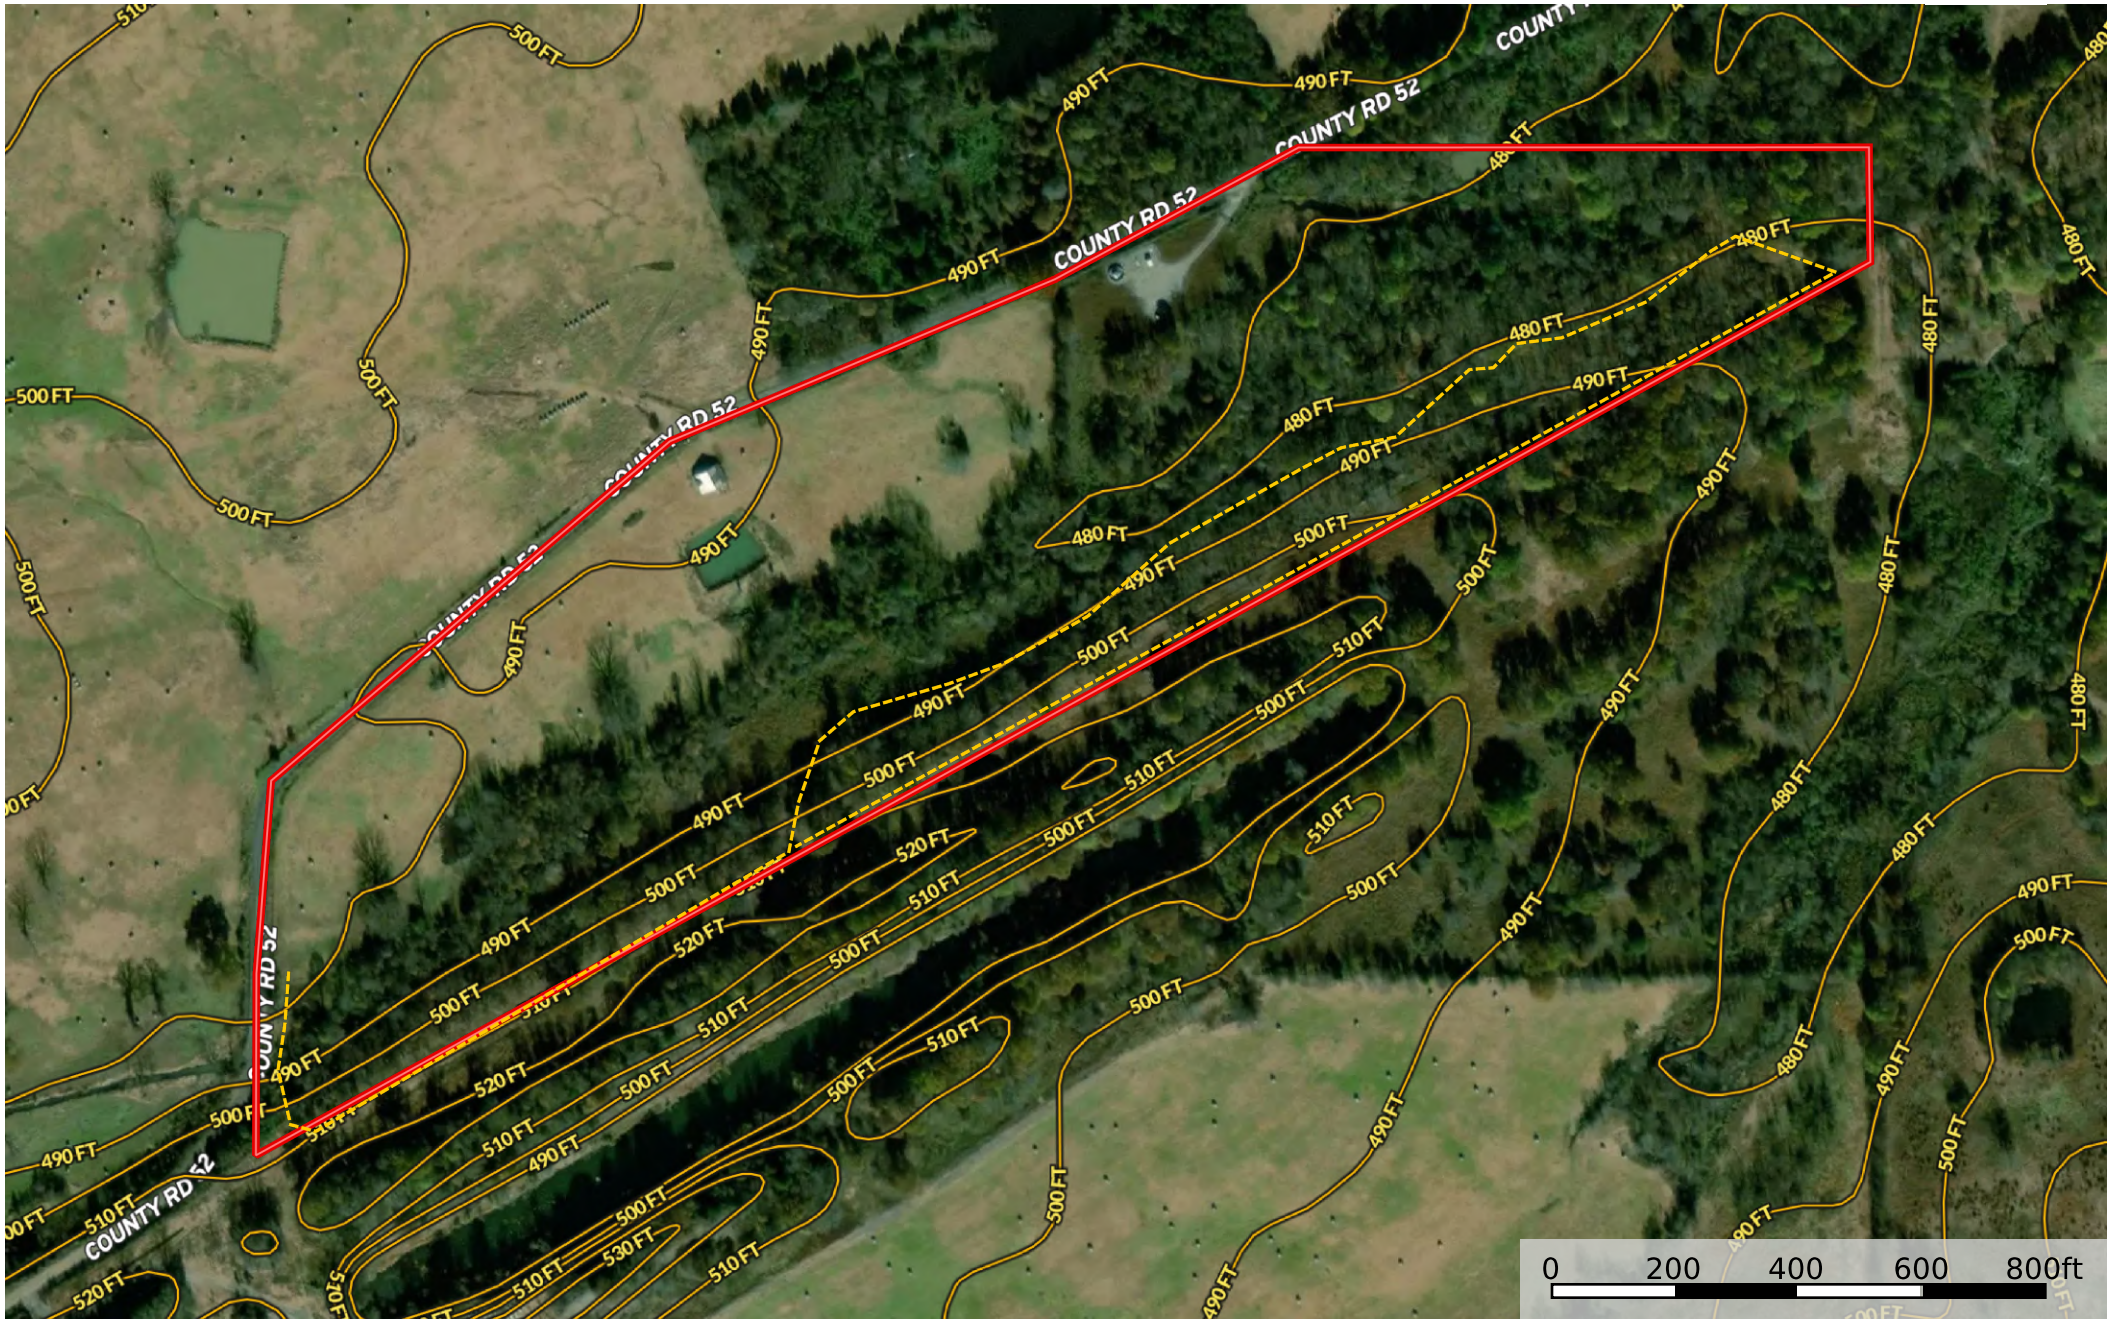

# Bokoshe 36

Oklahoma, AC +/-

--- Road / Trail    □ Boundary