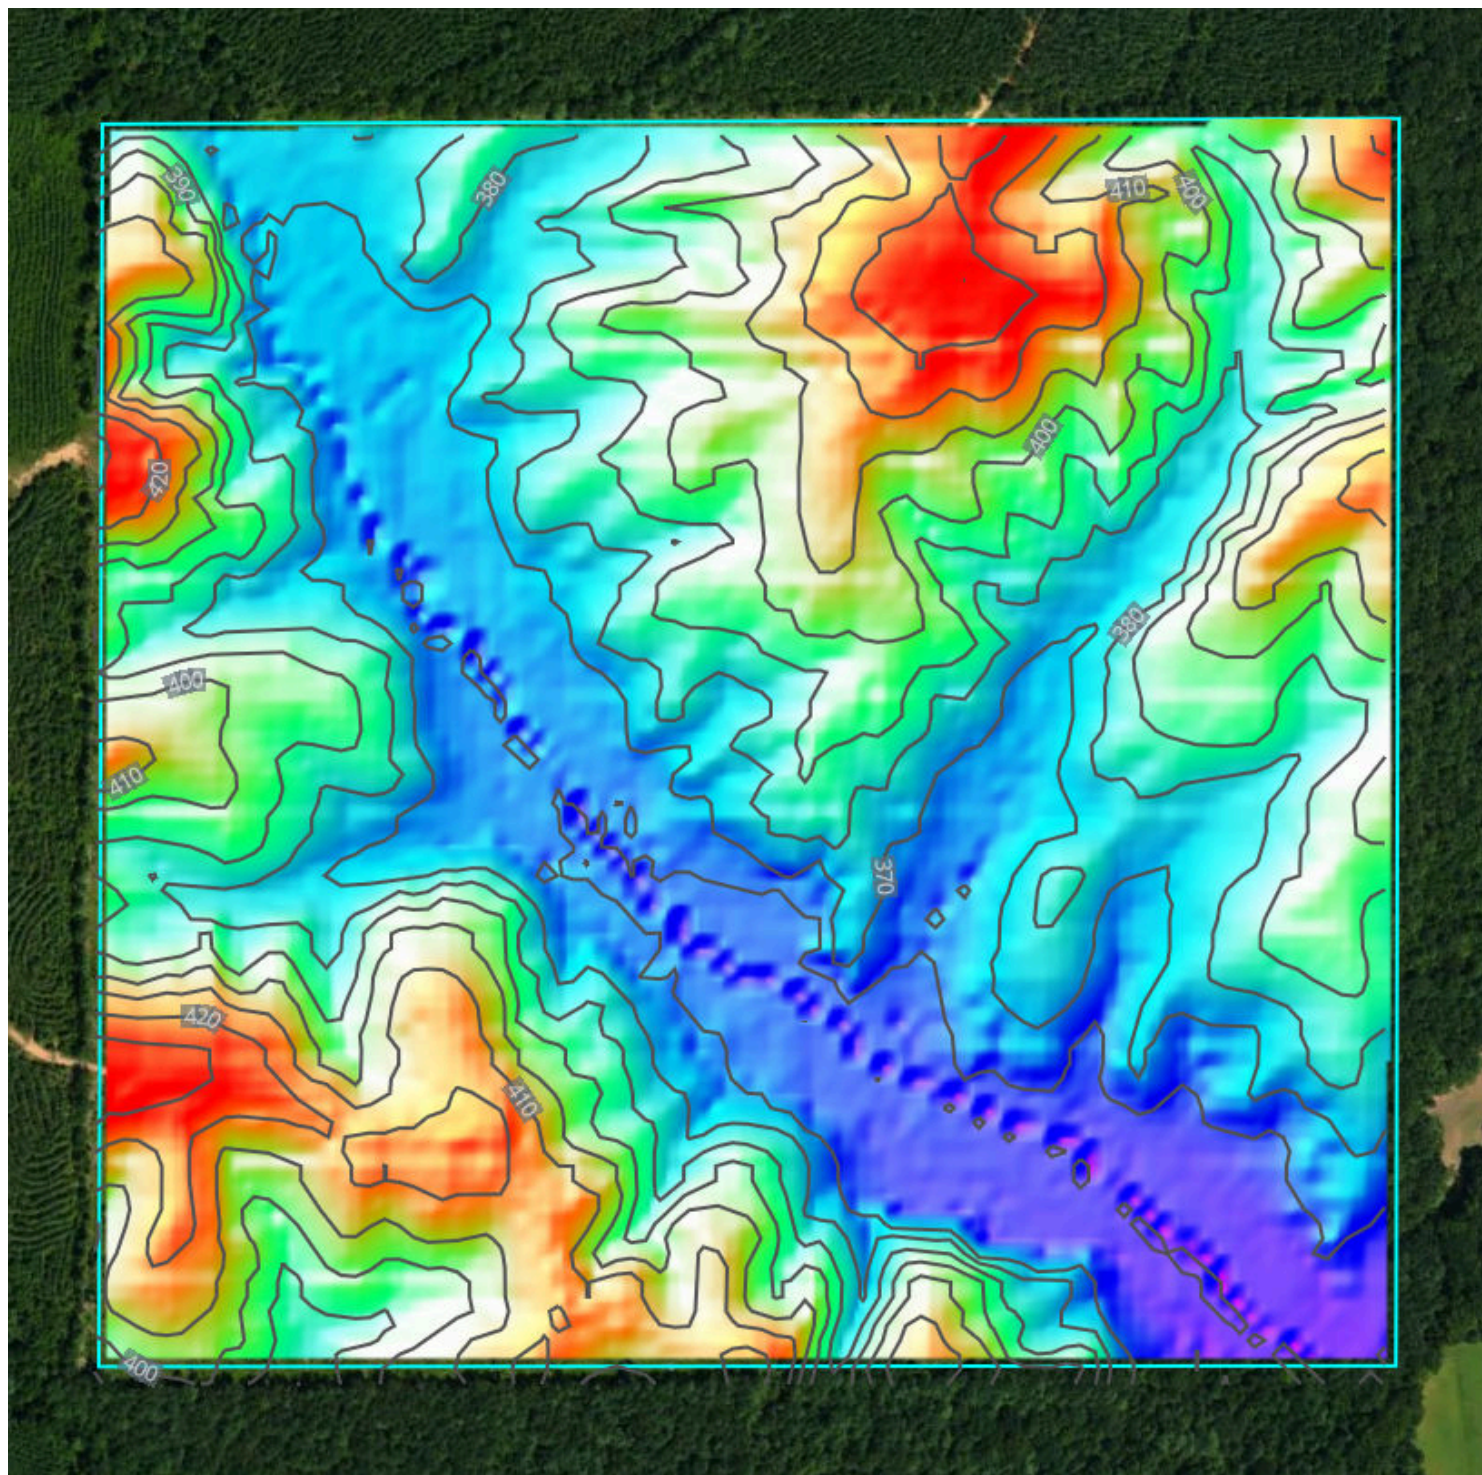

Elevation

Montgomery County, MS

154.0 Acres, 1 Boundary

345.1 feet

440.1 feet

Source: USGS 3 Meter Dem

Interval: 10 feet

Range: 95 feet

Min: 345.1 feet

Max: 440.1 feet

Slope: 10.7%

Min: 0%

Max: 62.9%