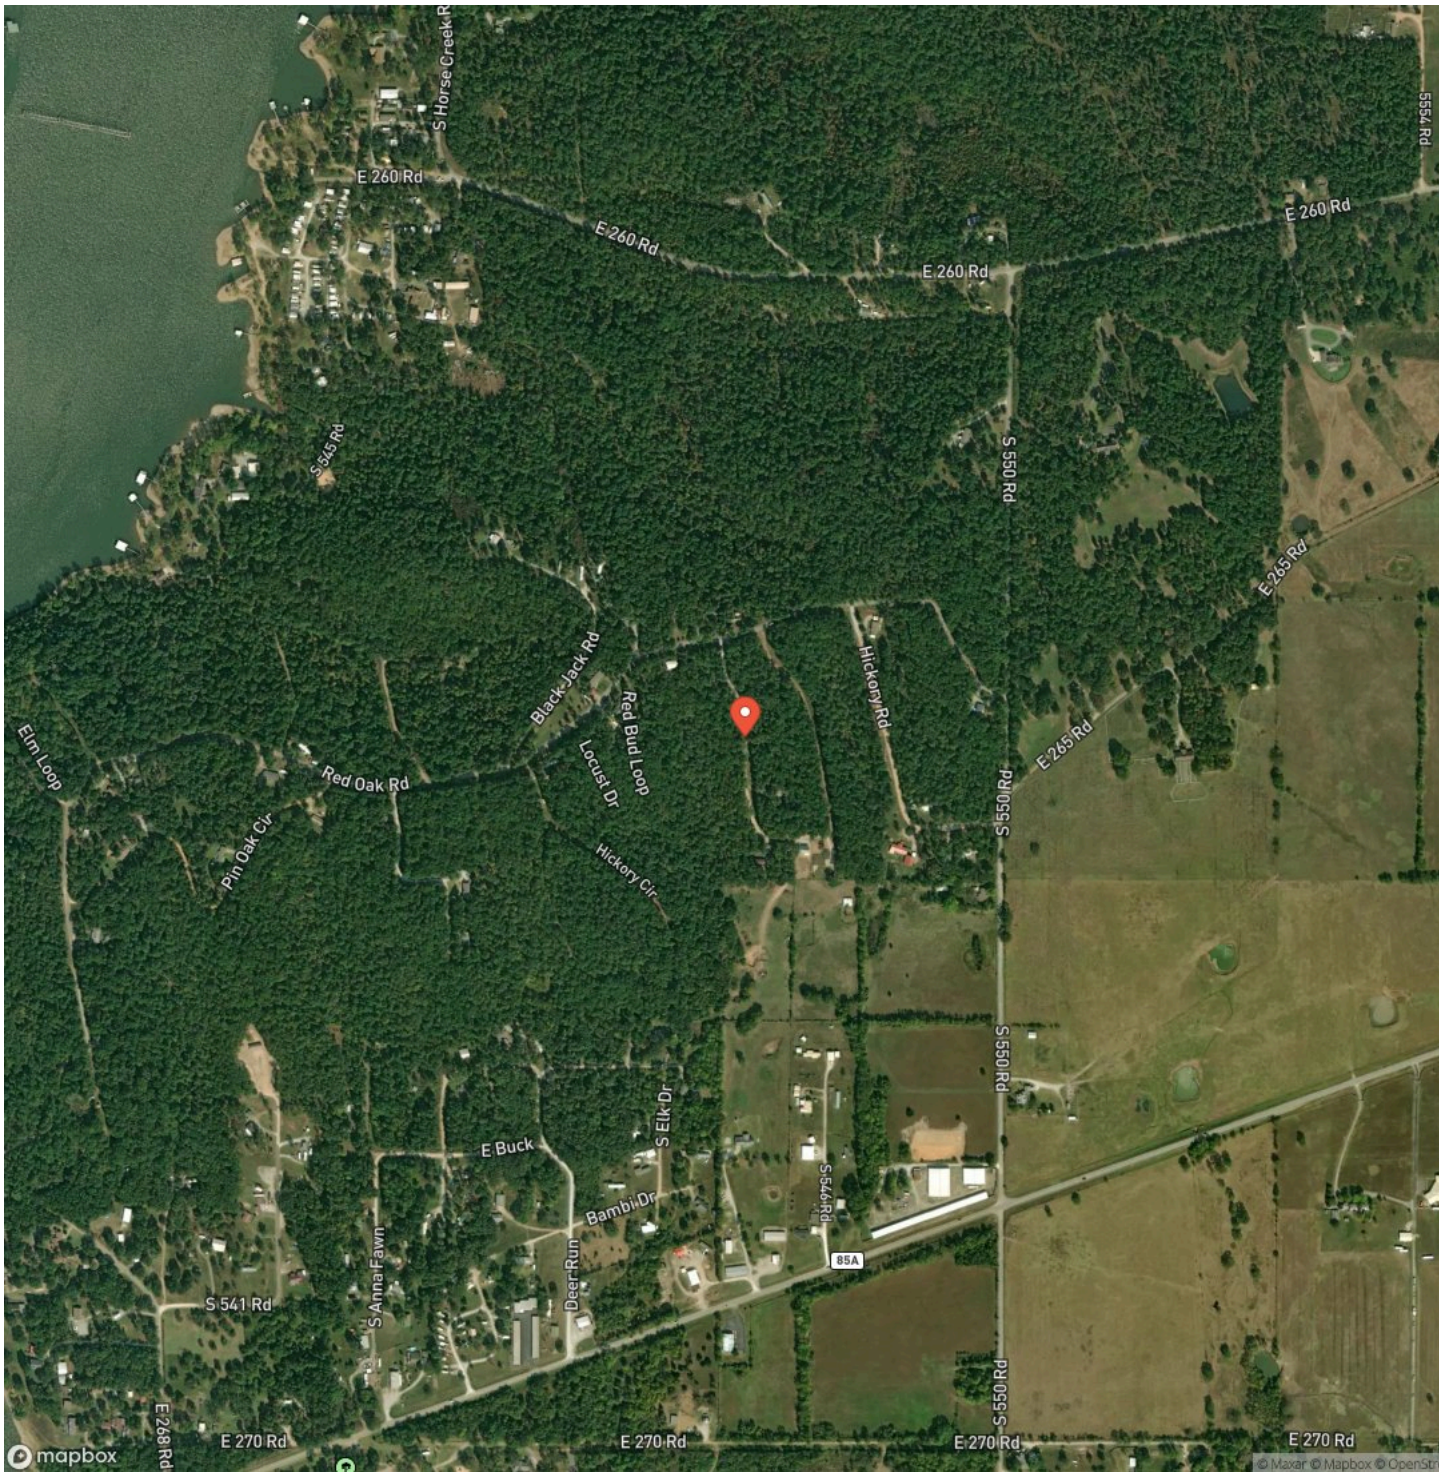

Satellite Map