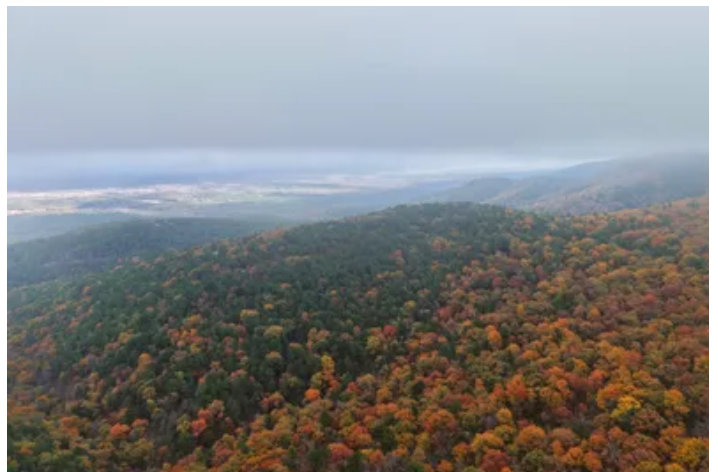

Tall Trees of Talihina
Talihina, OK / Le Flore County