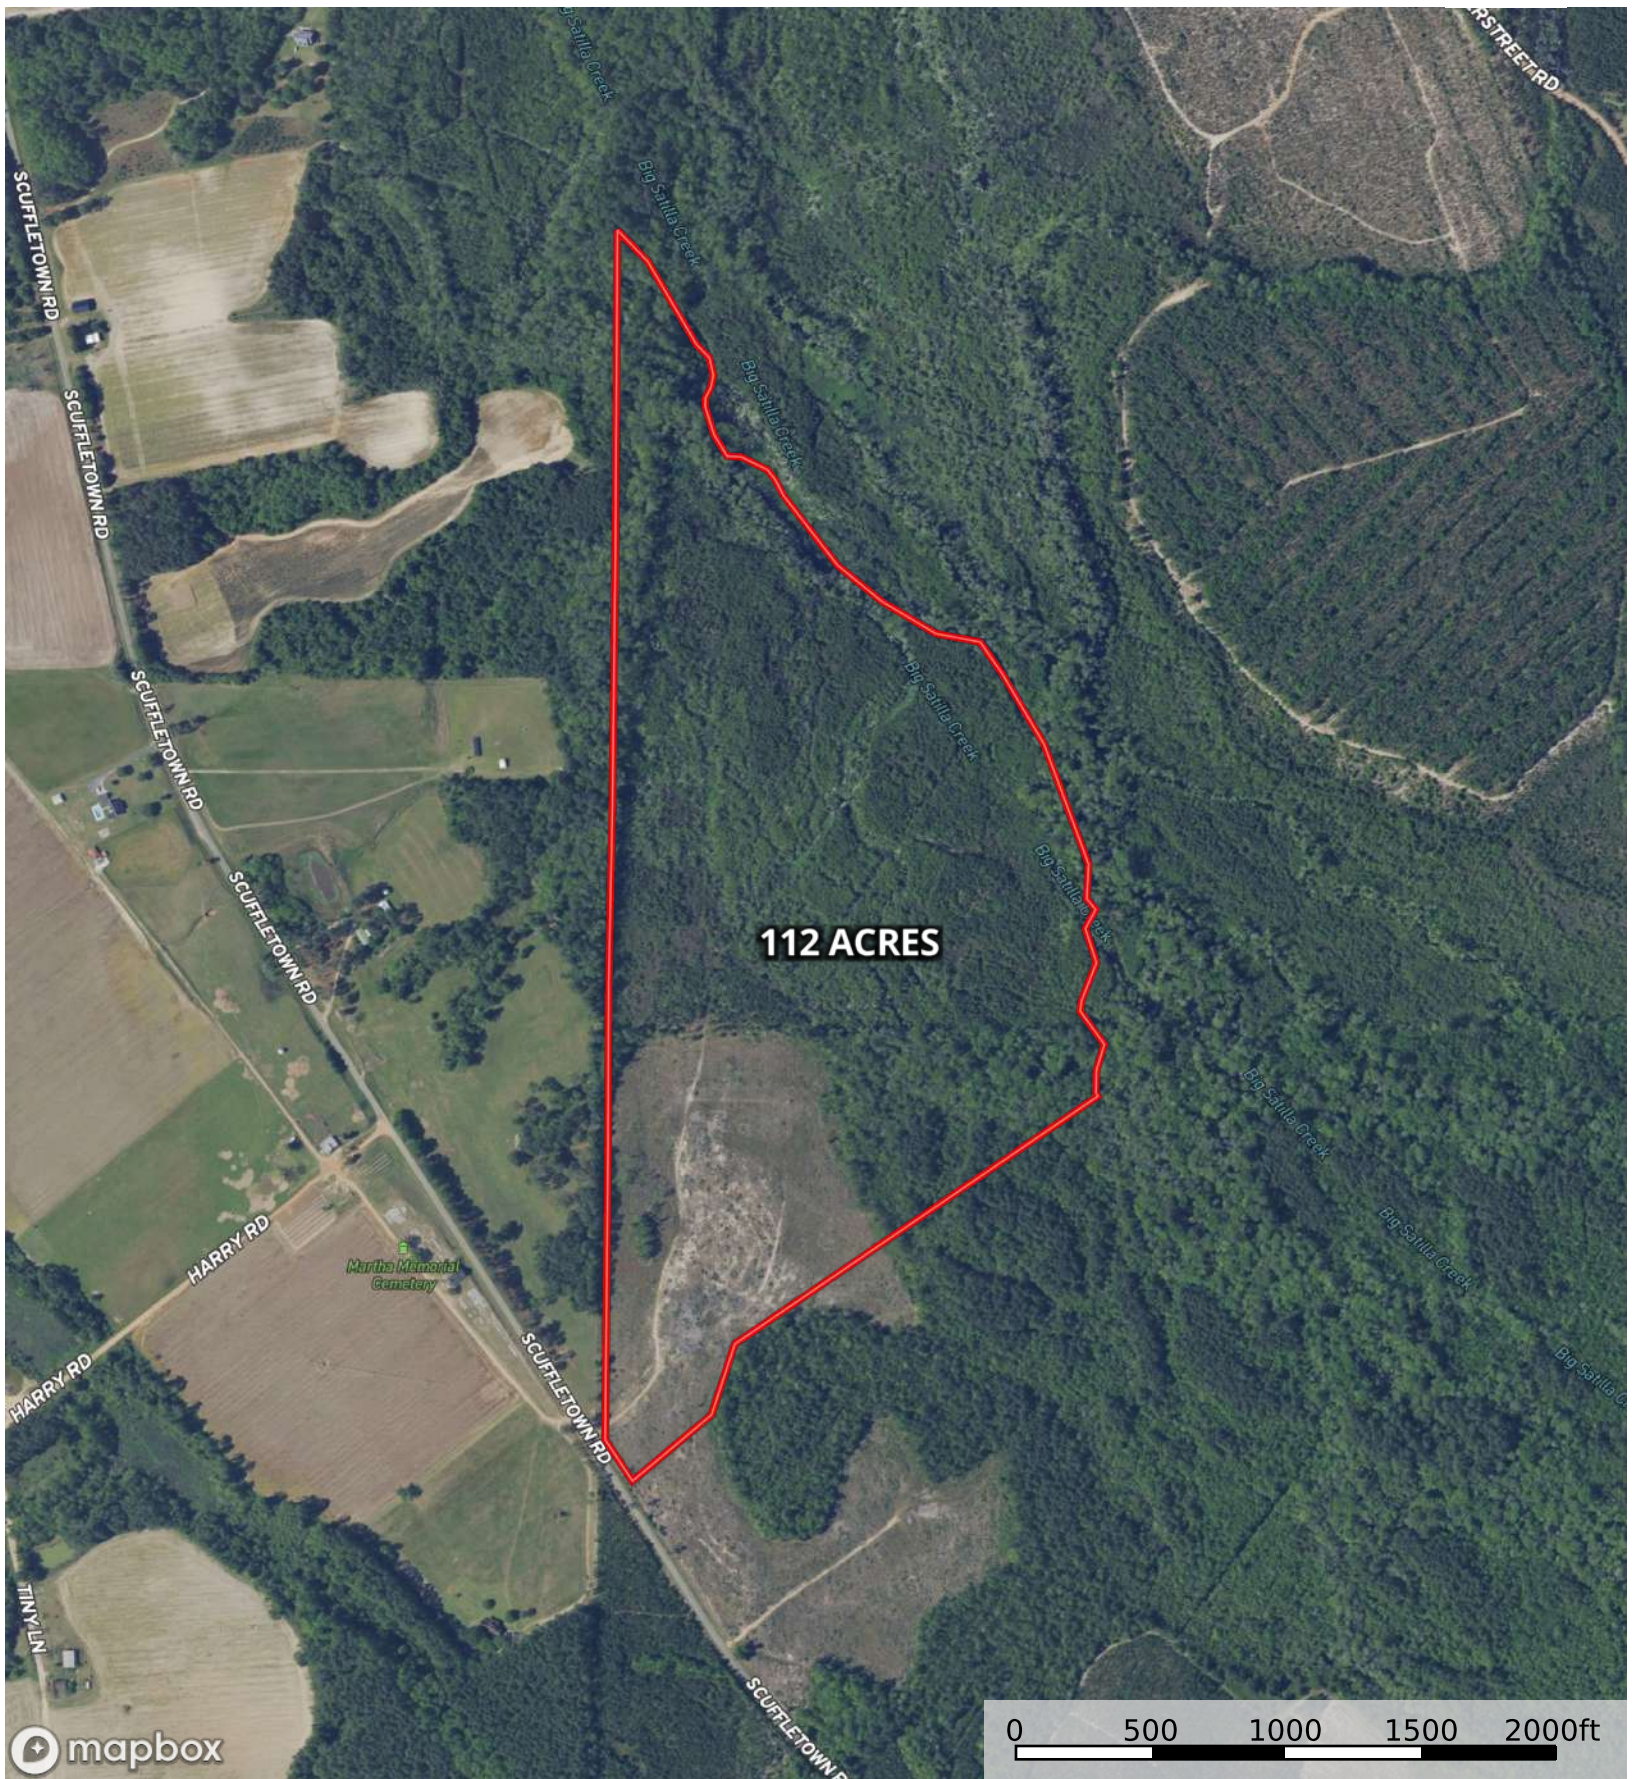

112 Acres on Big Satilla Creek

Georgia, AC +/-

mapbox

Boundary