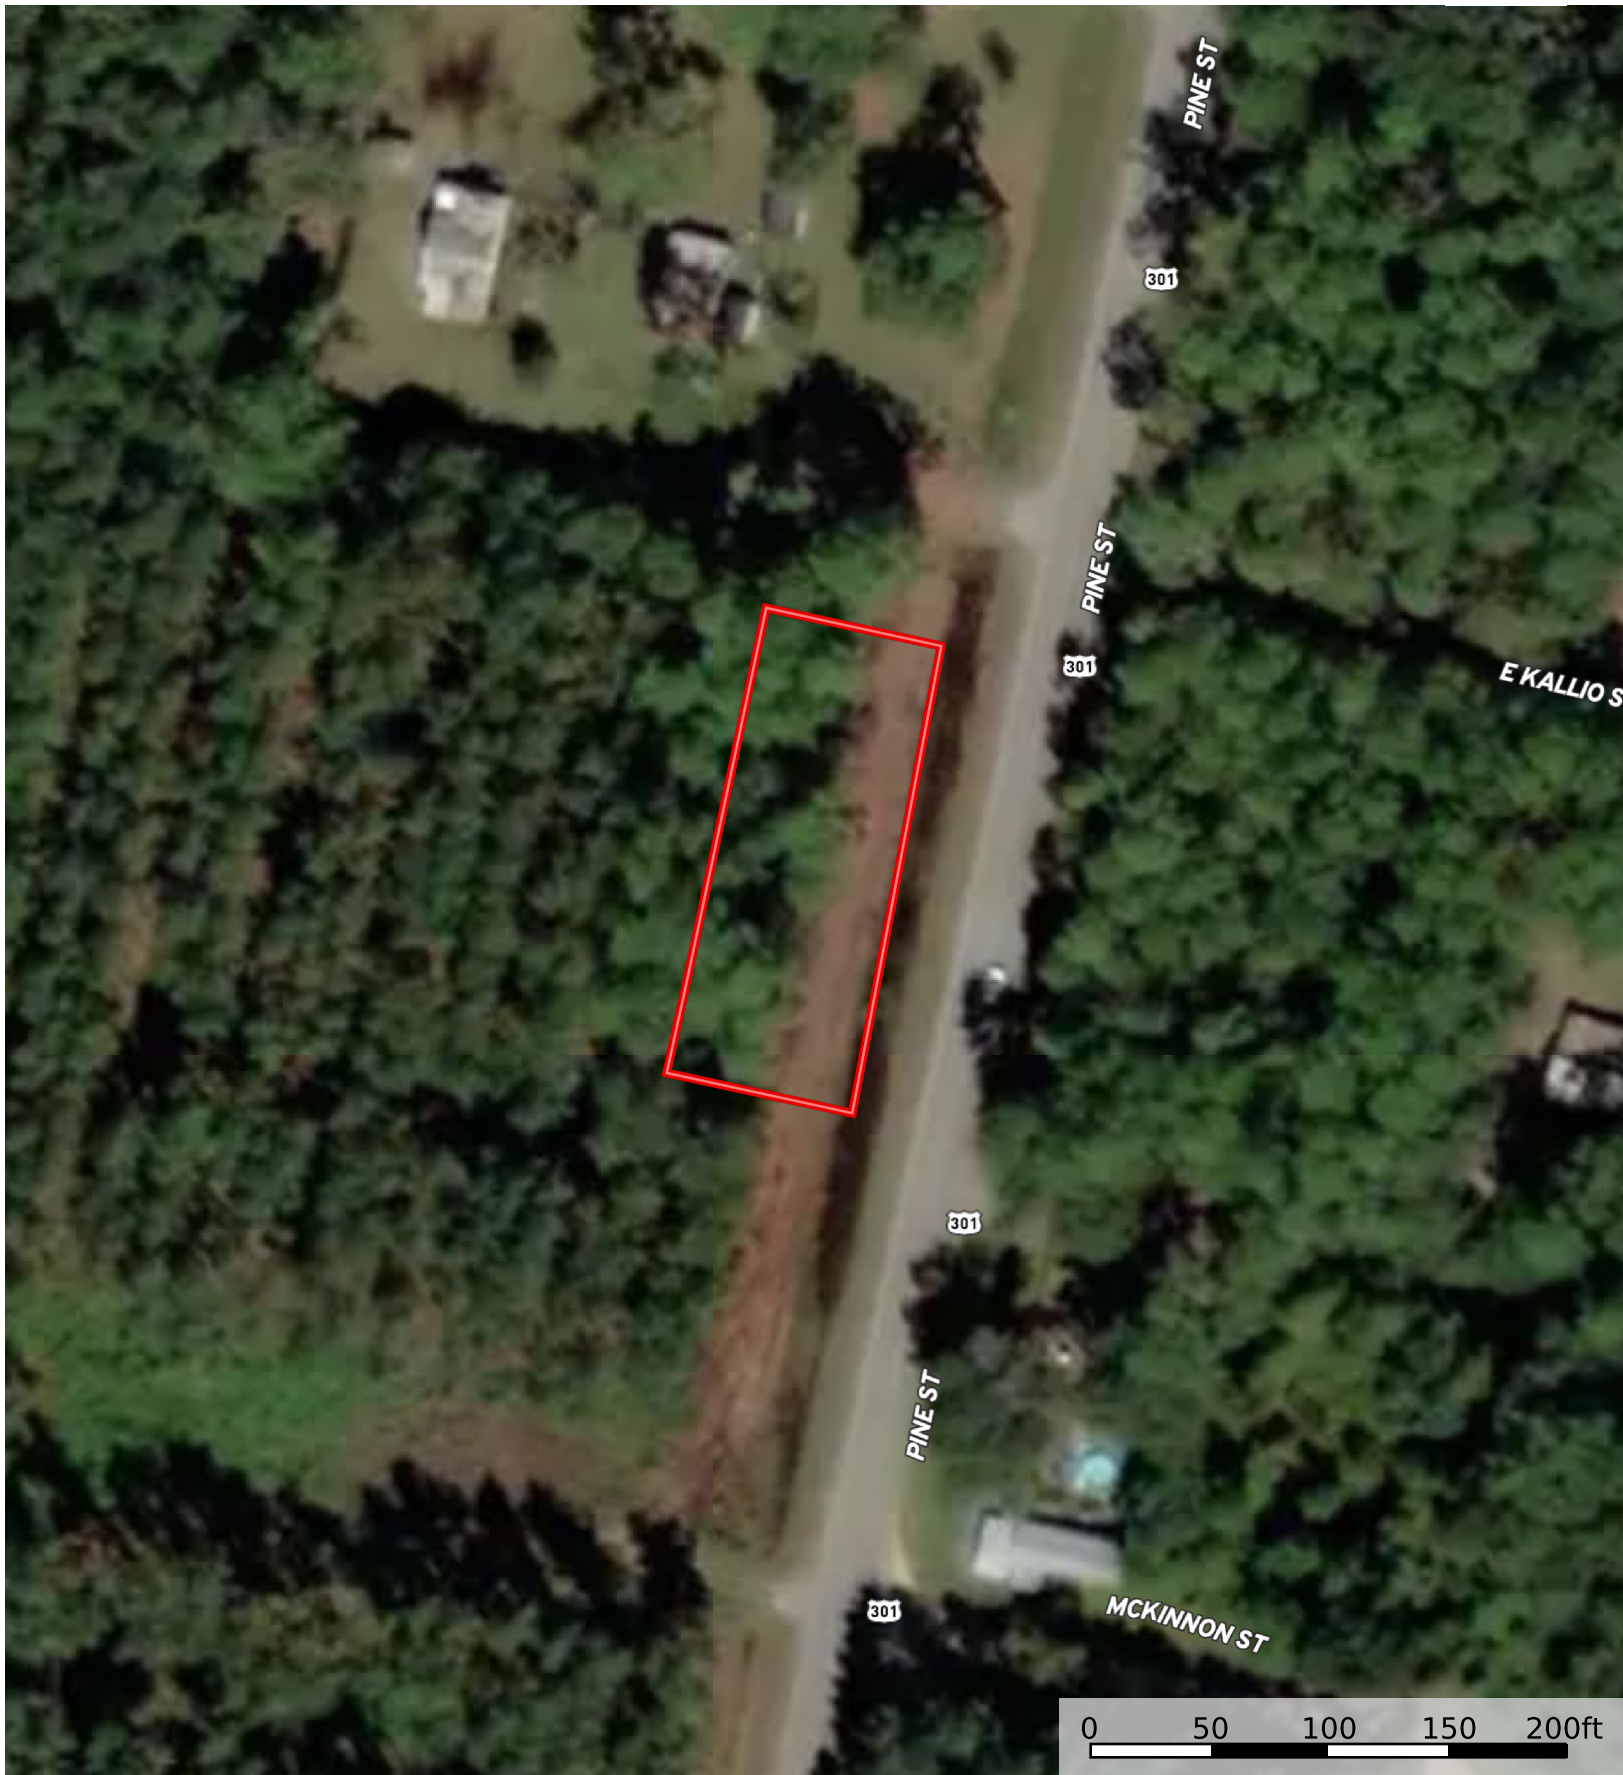

1/2ac West Kallio
Wayne County, Georgia, 0.36 AC +/-

 Boundary