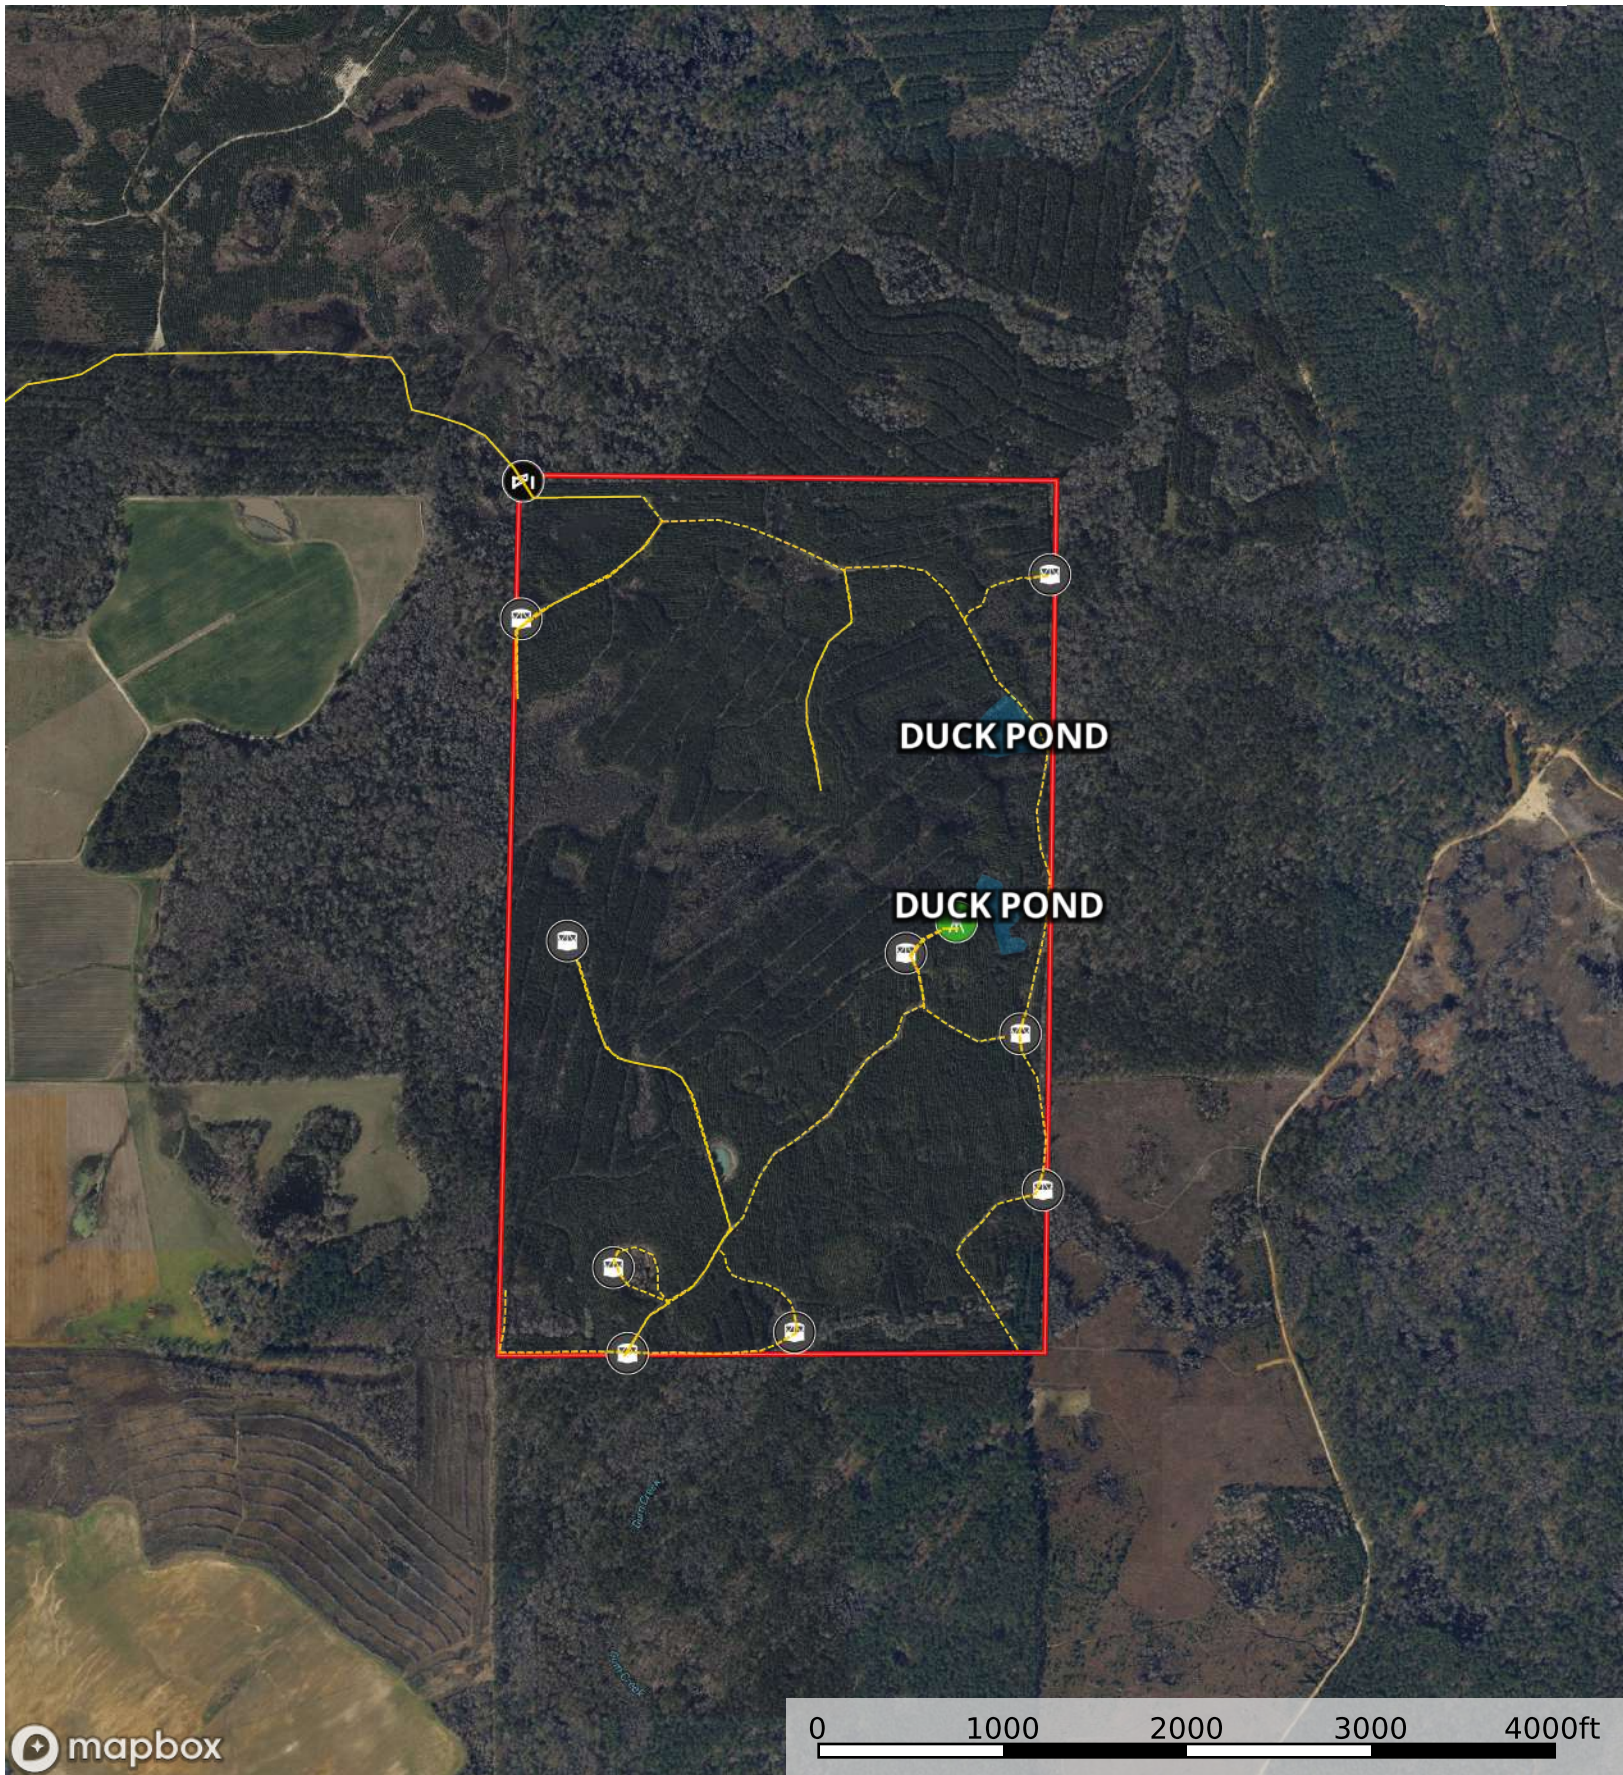

Wilcox County 320 Tract

Georgia, AC +/-

mapbox

0 1000 2000 3000 4000ft

- Gate
- Feeder
- Blind
- Road / Trail
- Easement Road
- Track
- Duck Pond
- Boundary