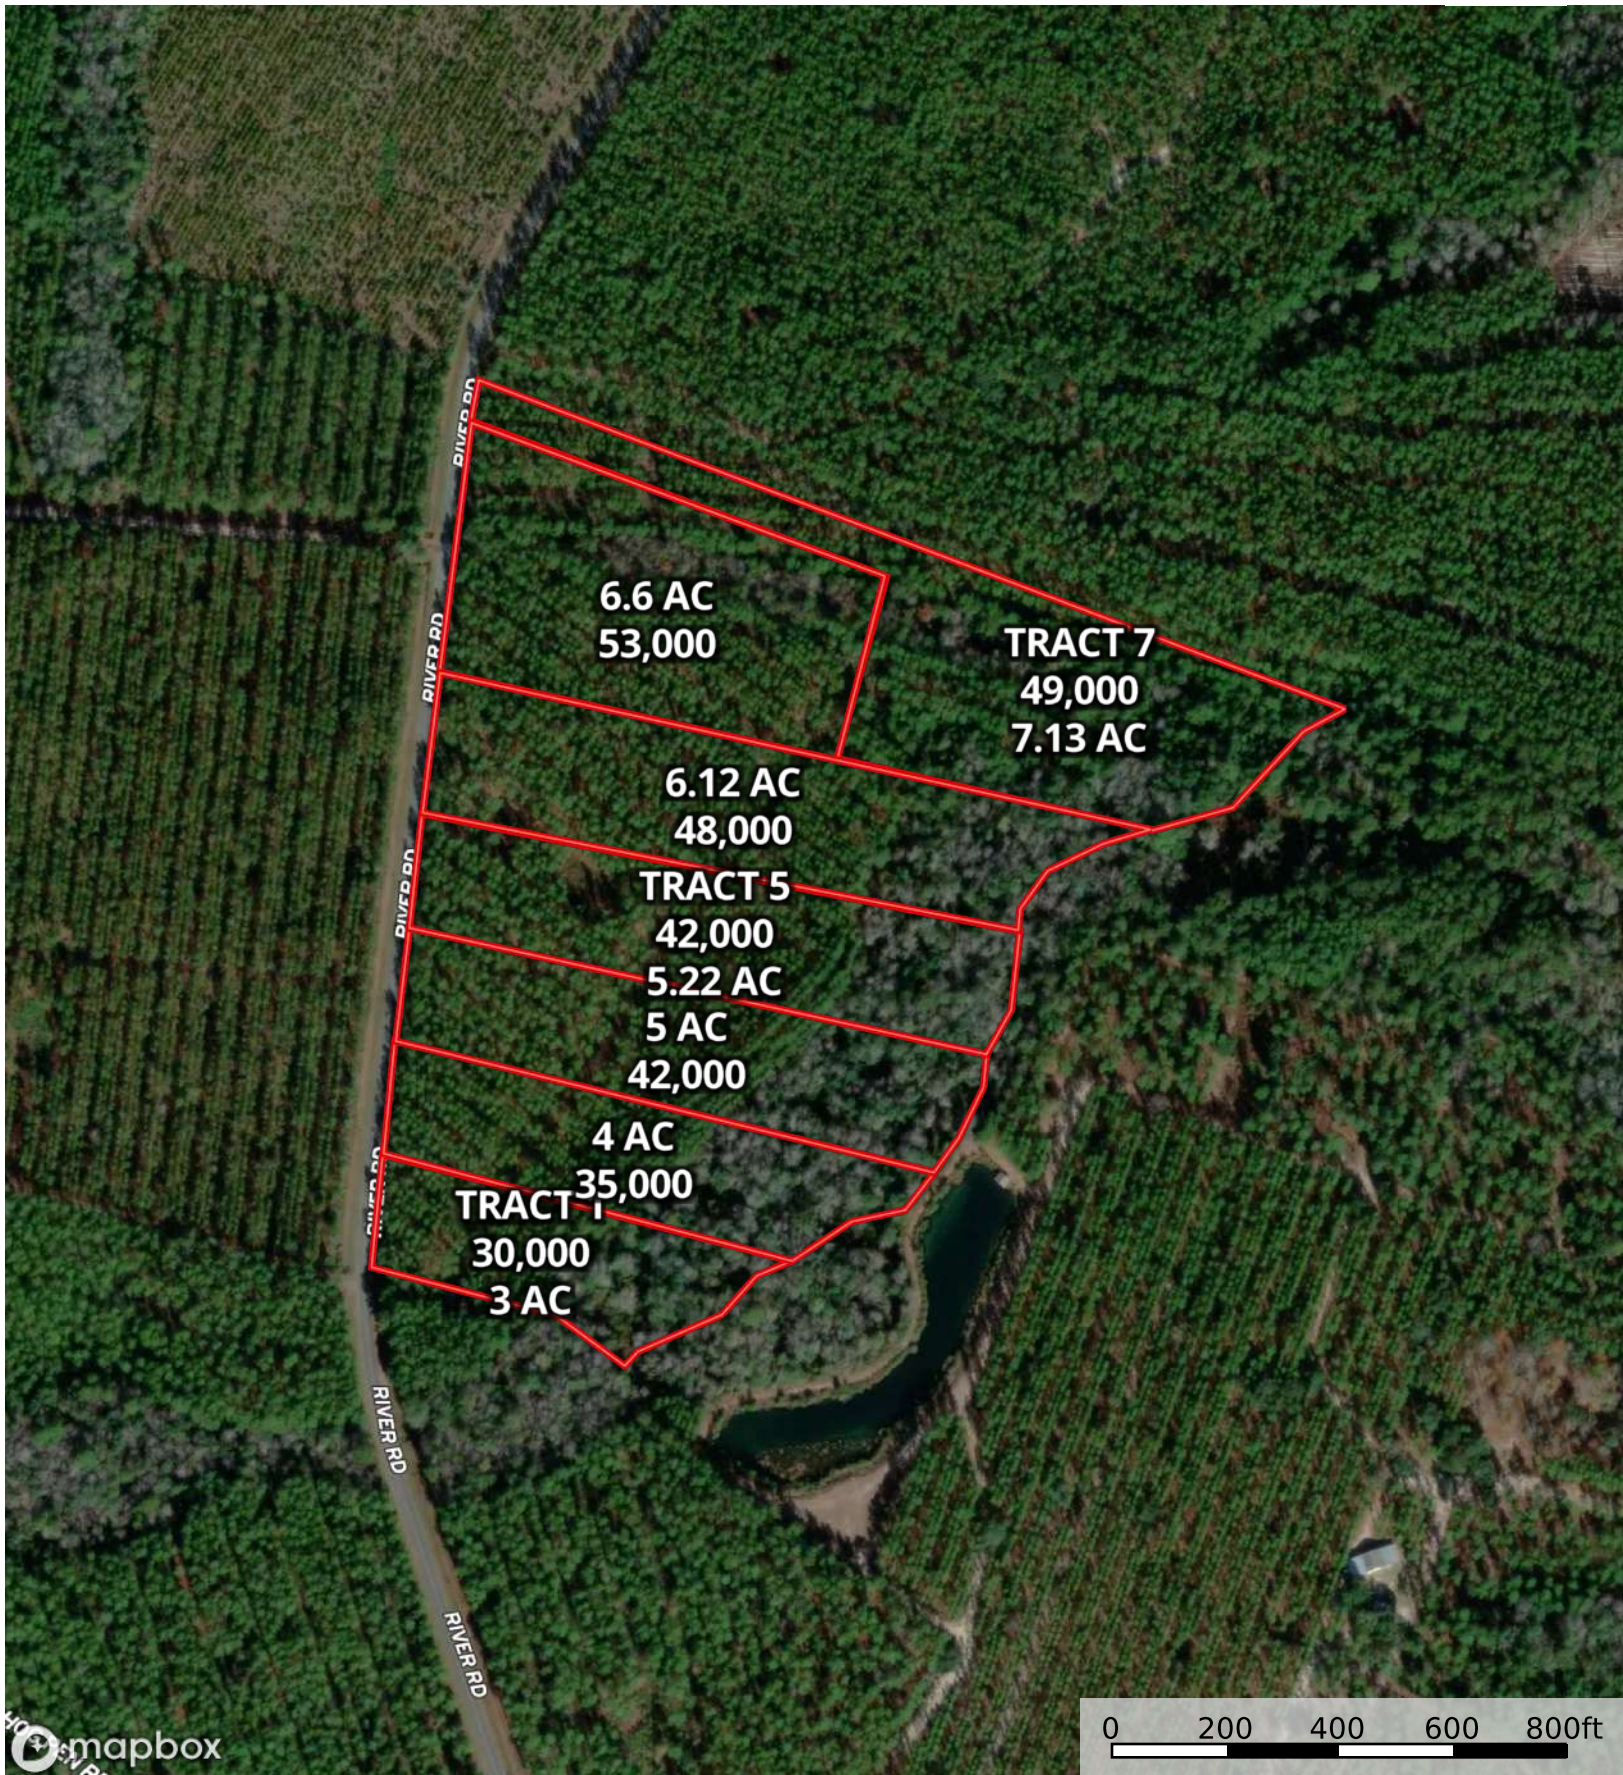

Folkston Development

Georgia, AC +/-

mapbox

0 200 400 600 800ft

Boundary