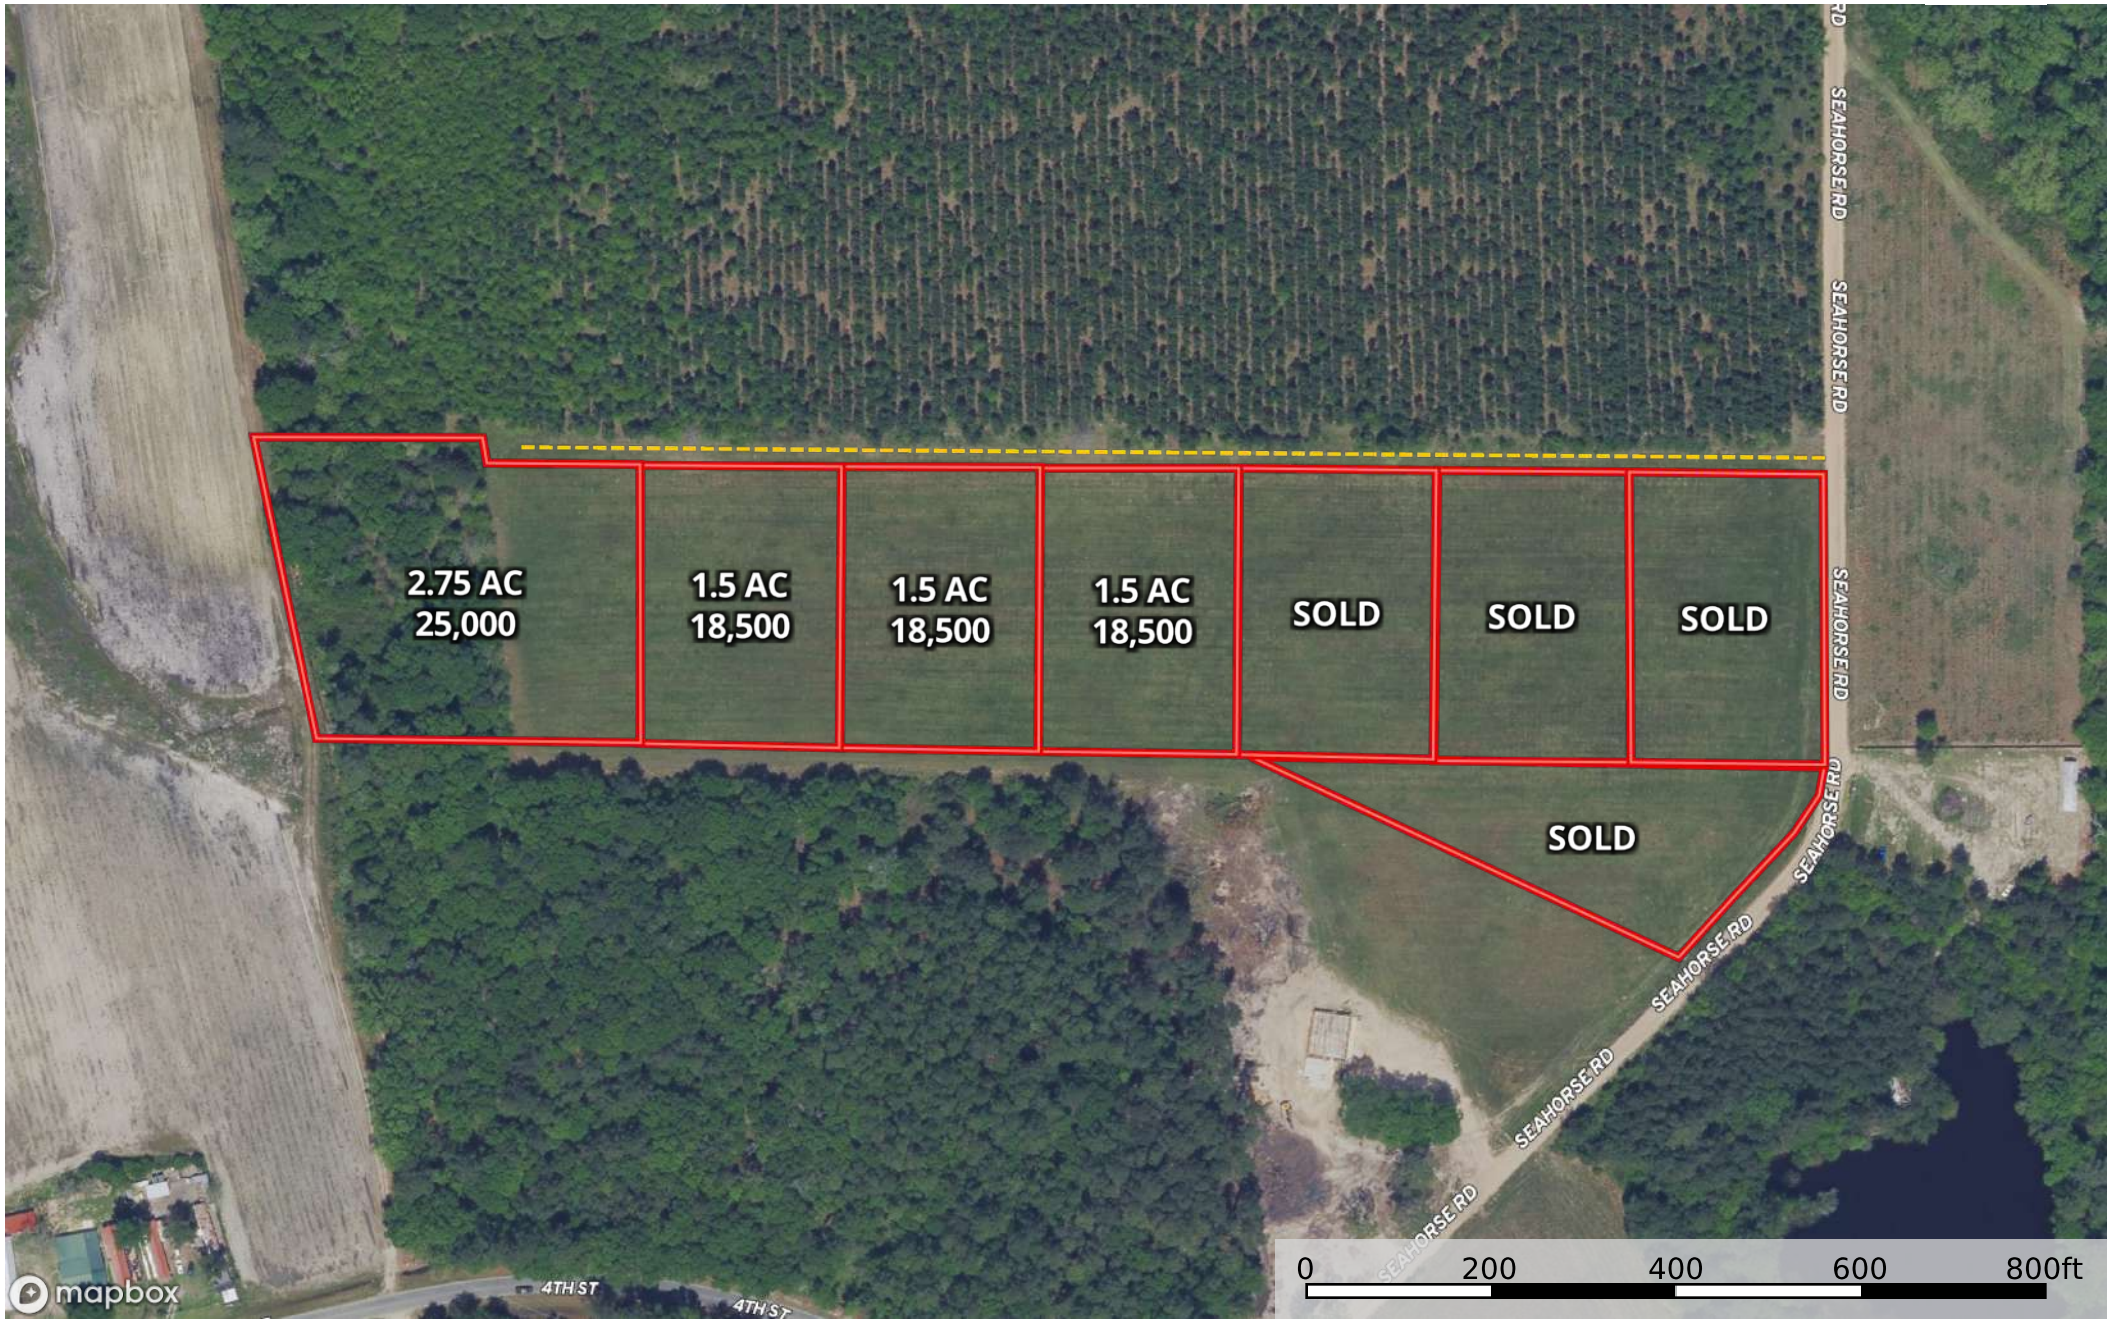

112 Seahorse Rd, Alma, GA, 31510  
Georgia, AC +/-

--- Road / Trail    ▭ Boundary    ▭ Boundary