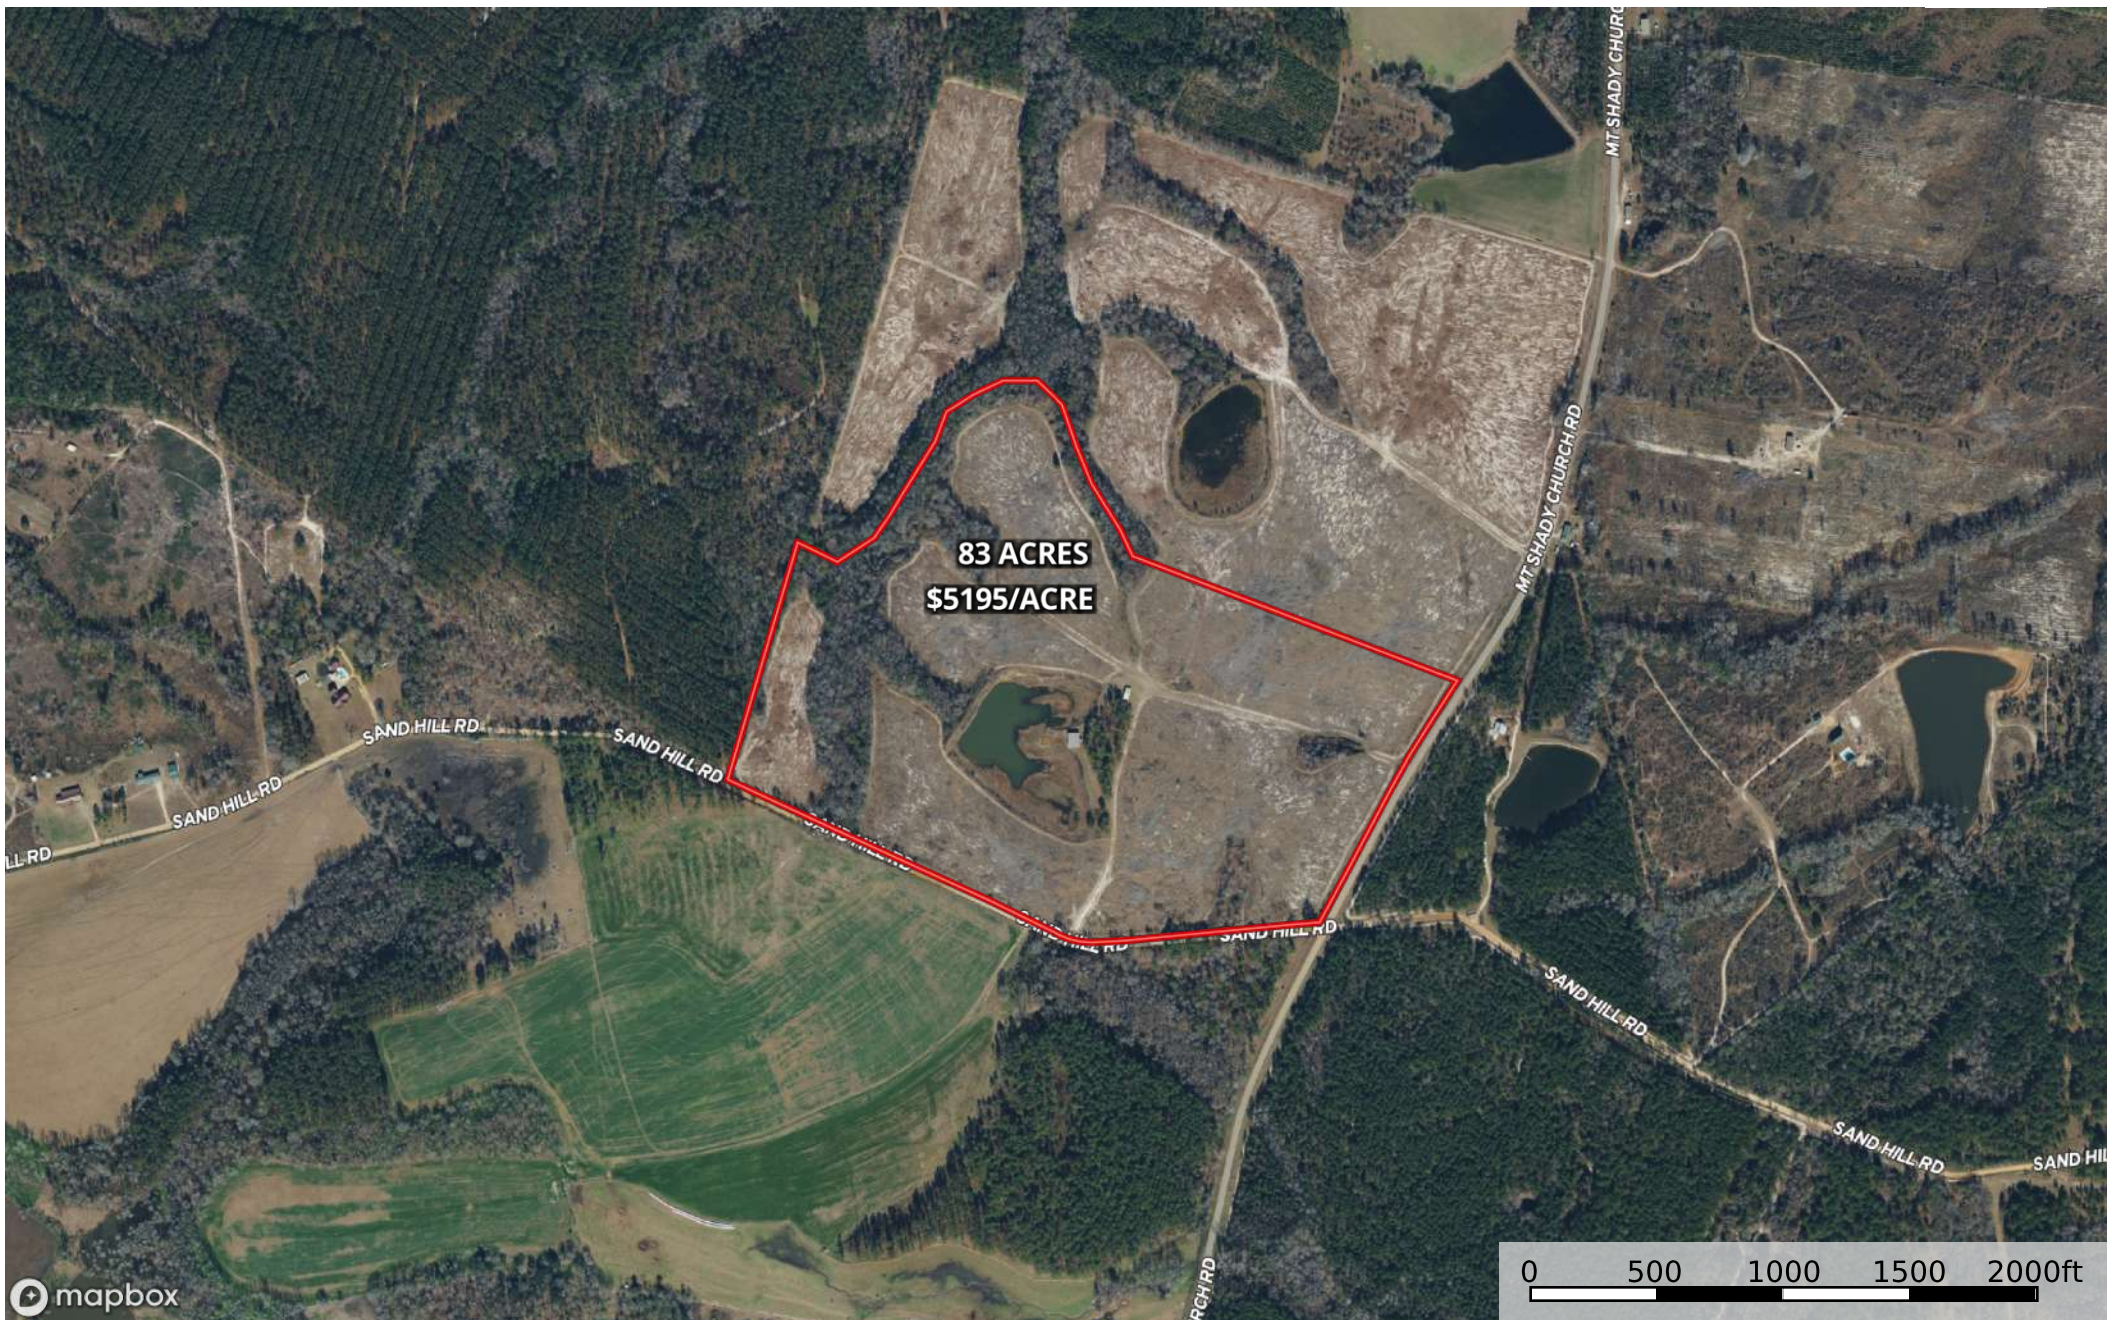

Emmanuel County 83 Acres

Georgia, AC +/-

mapbox

Boundary 1

Adam Newberry

id. The information contained herein was obtained from sources deemed to be reliable. Land id® Services makes no warranties or guarantees as to the completeness or accuracy thereof.