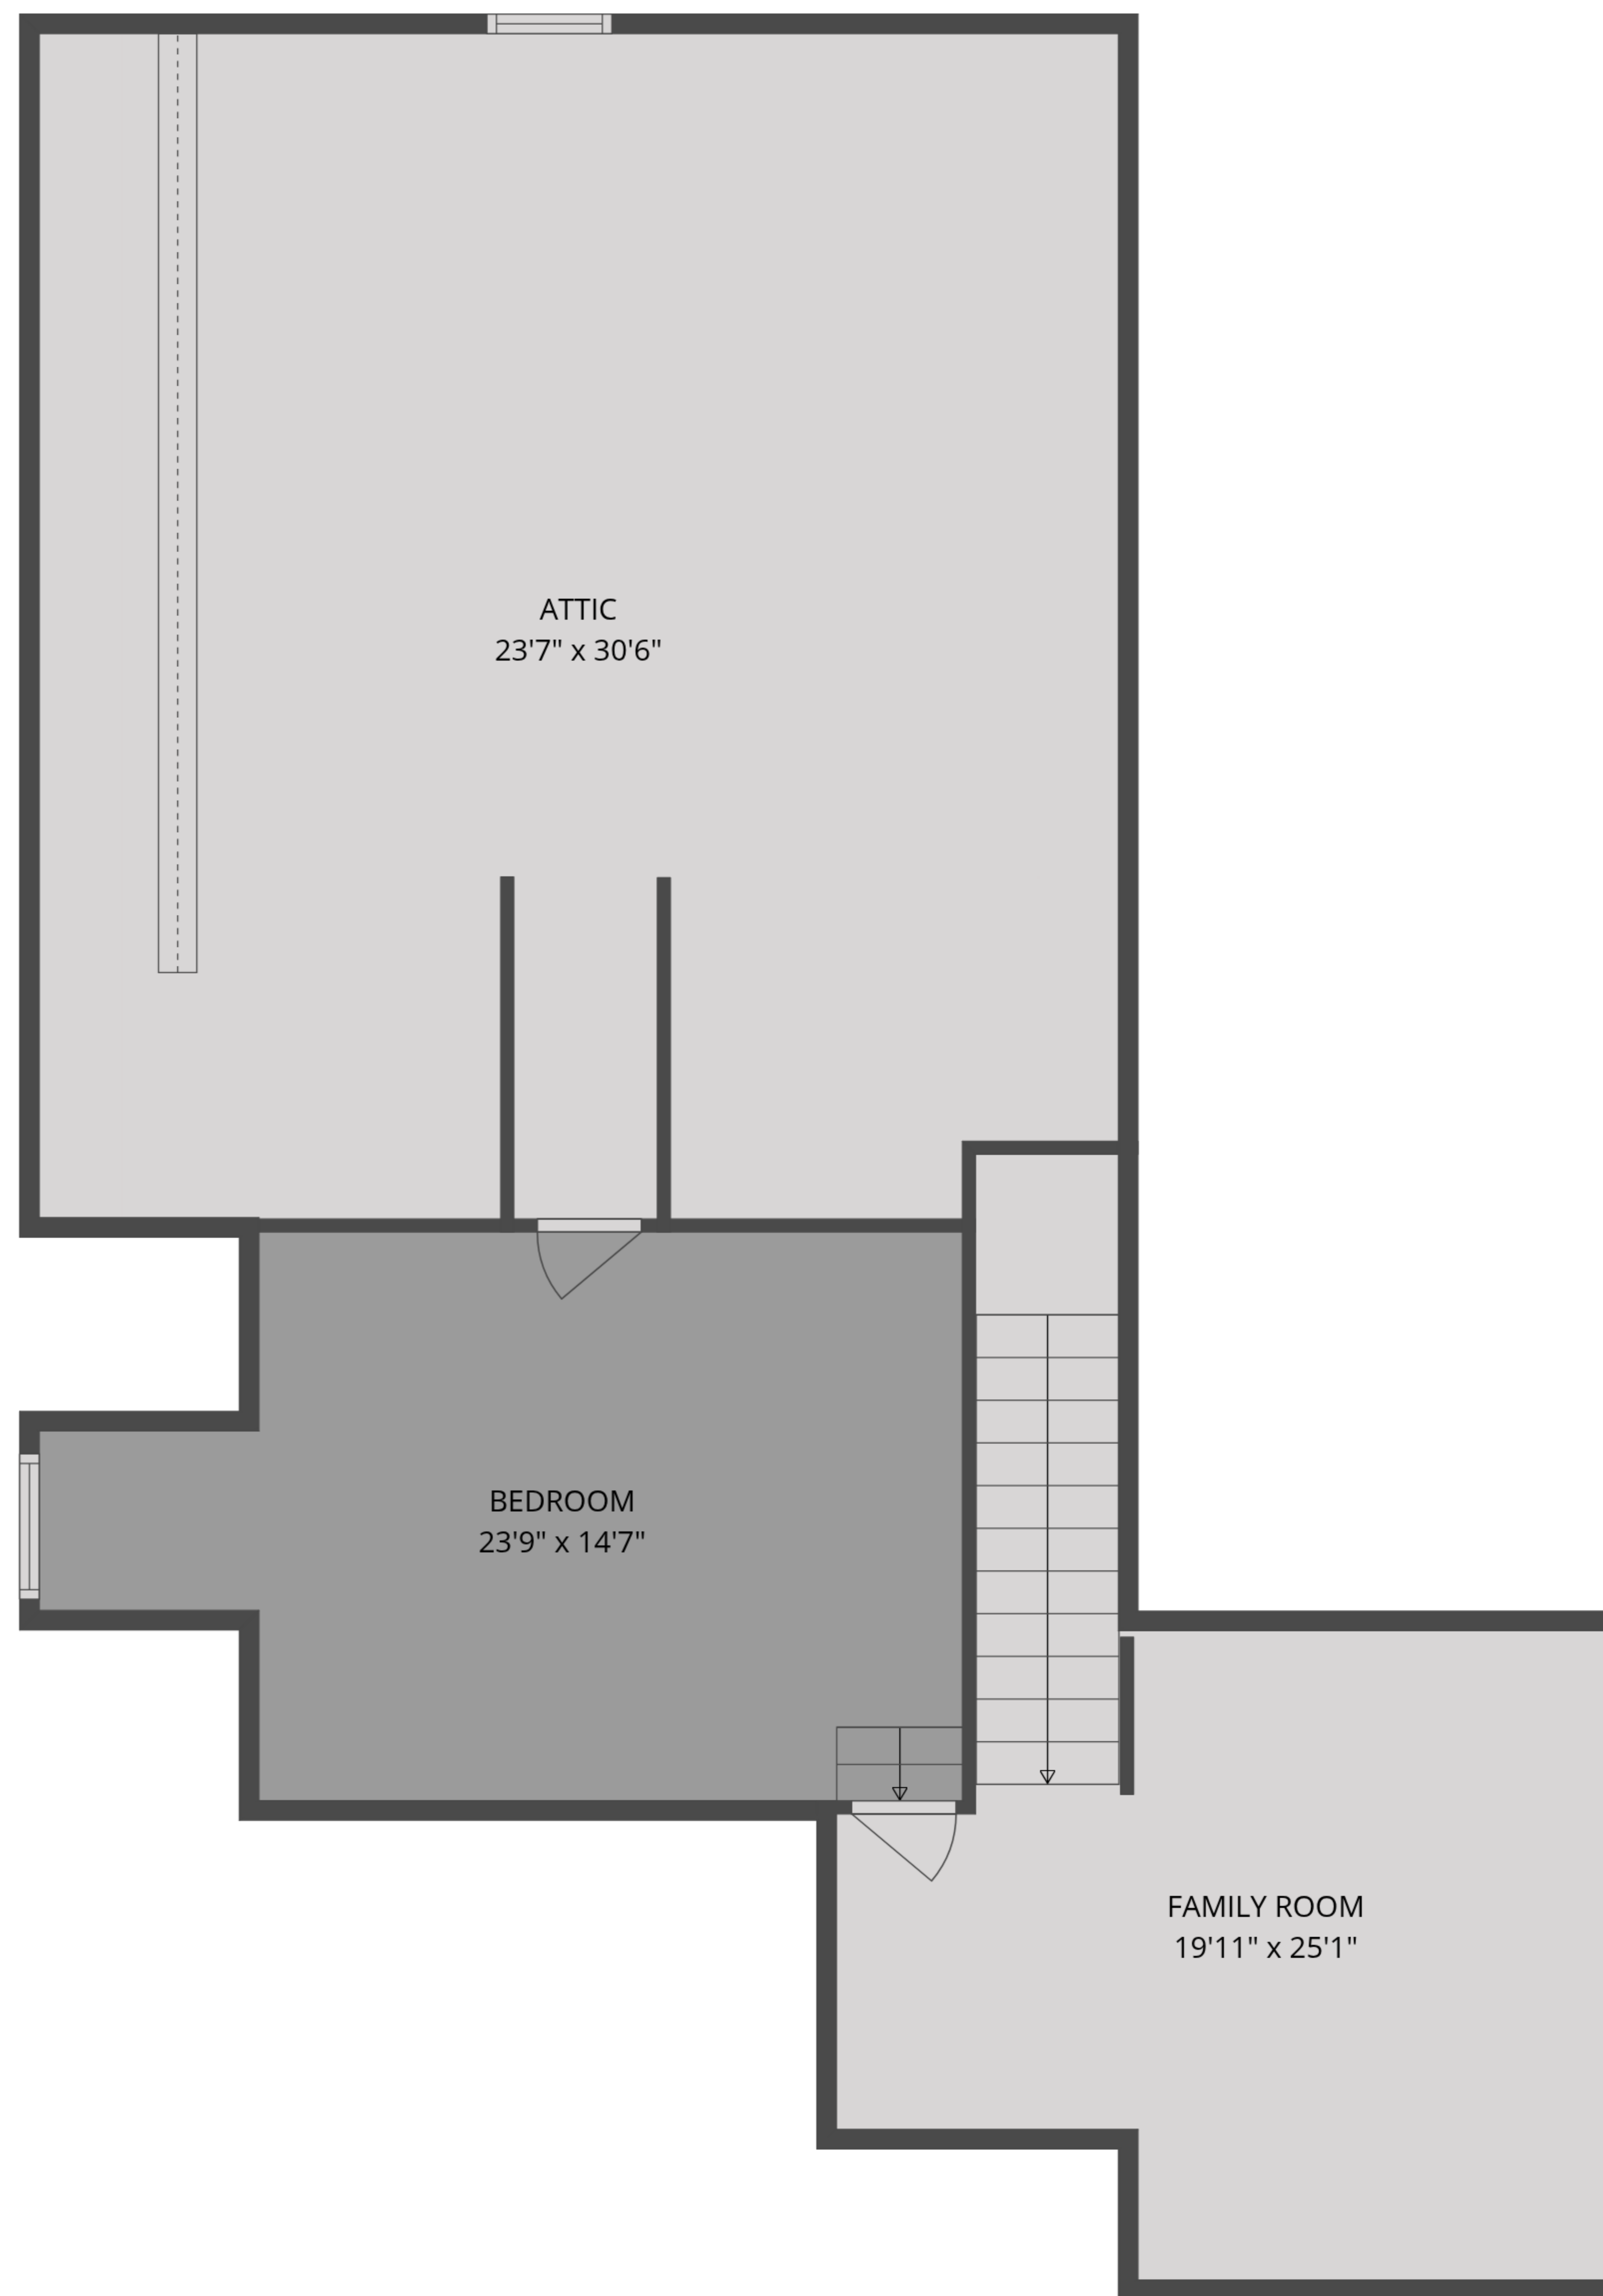

Total GLA: 2856 sq. ft | Total: 5032 sq. ft
 1st floor: 2163 sq. ft (Excluded areas 1291 sq. ft)
 2nd floor: 693 sq. ft (Excluded areas 885 sq. ft)

MEASUREMENTS ARE CALCULATED BY CUBICASA TECHNOLOGY. DEEMED HIGHLY RELIABLE BUT NOT GUARANTEED. Please note, that CubiCasa shall take no responsibility for the disclaimers or changes you make to the floor plan.

Total GLA: 2856 sq. ft | Total: 5032 sq. ft
1st floor: 2163 sq. ft (Excluded areas 1291 sq. ft)
2nd floor: 693 sq. ft (Excluded areas 885 sq. ft)

Total GLA: 2856 sq. ft | Total: 5032 sq. ft
 1st floor: 2163 sq. ft (Excluded areas 1291 sq. ft)
 2nd floor: 693 sq. ft (Excluded areas 885 sq. ft)