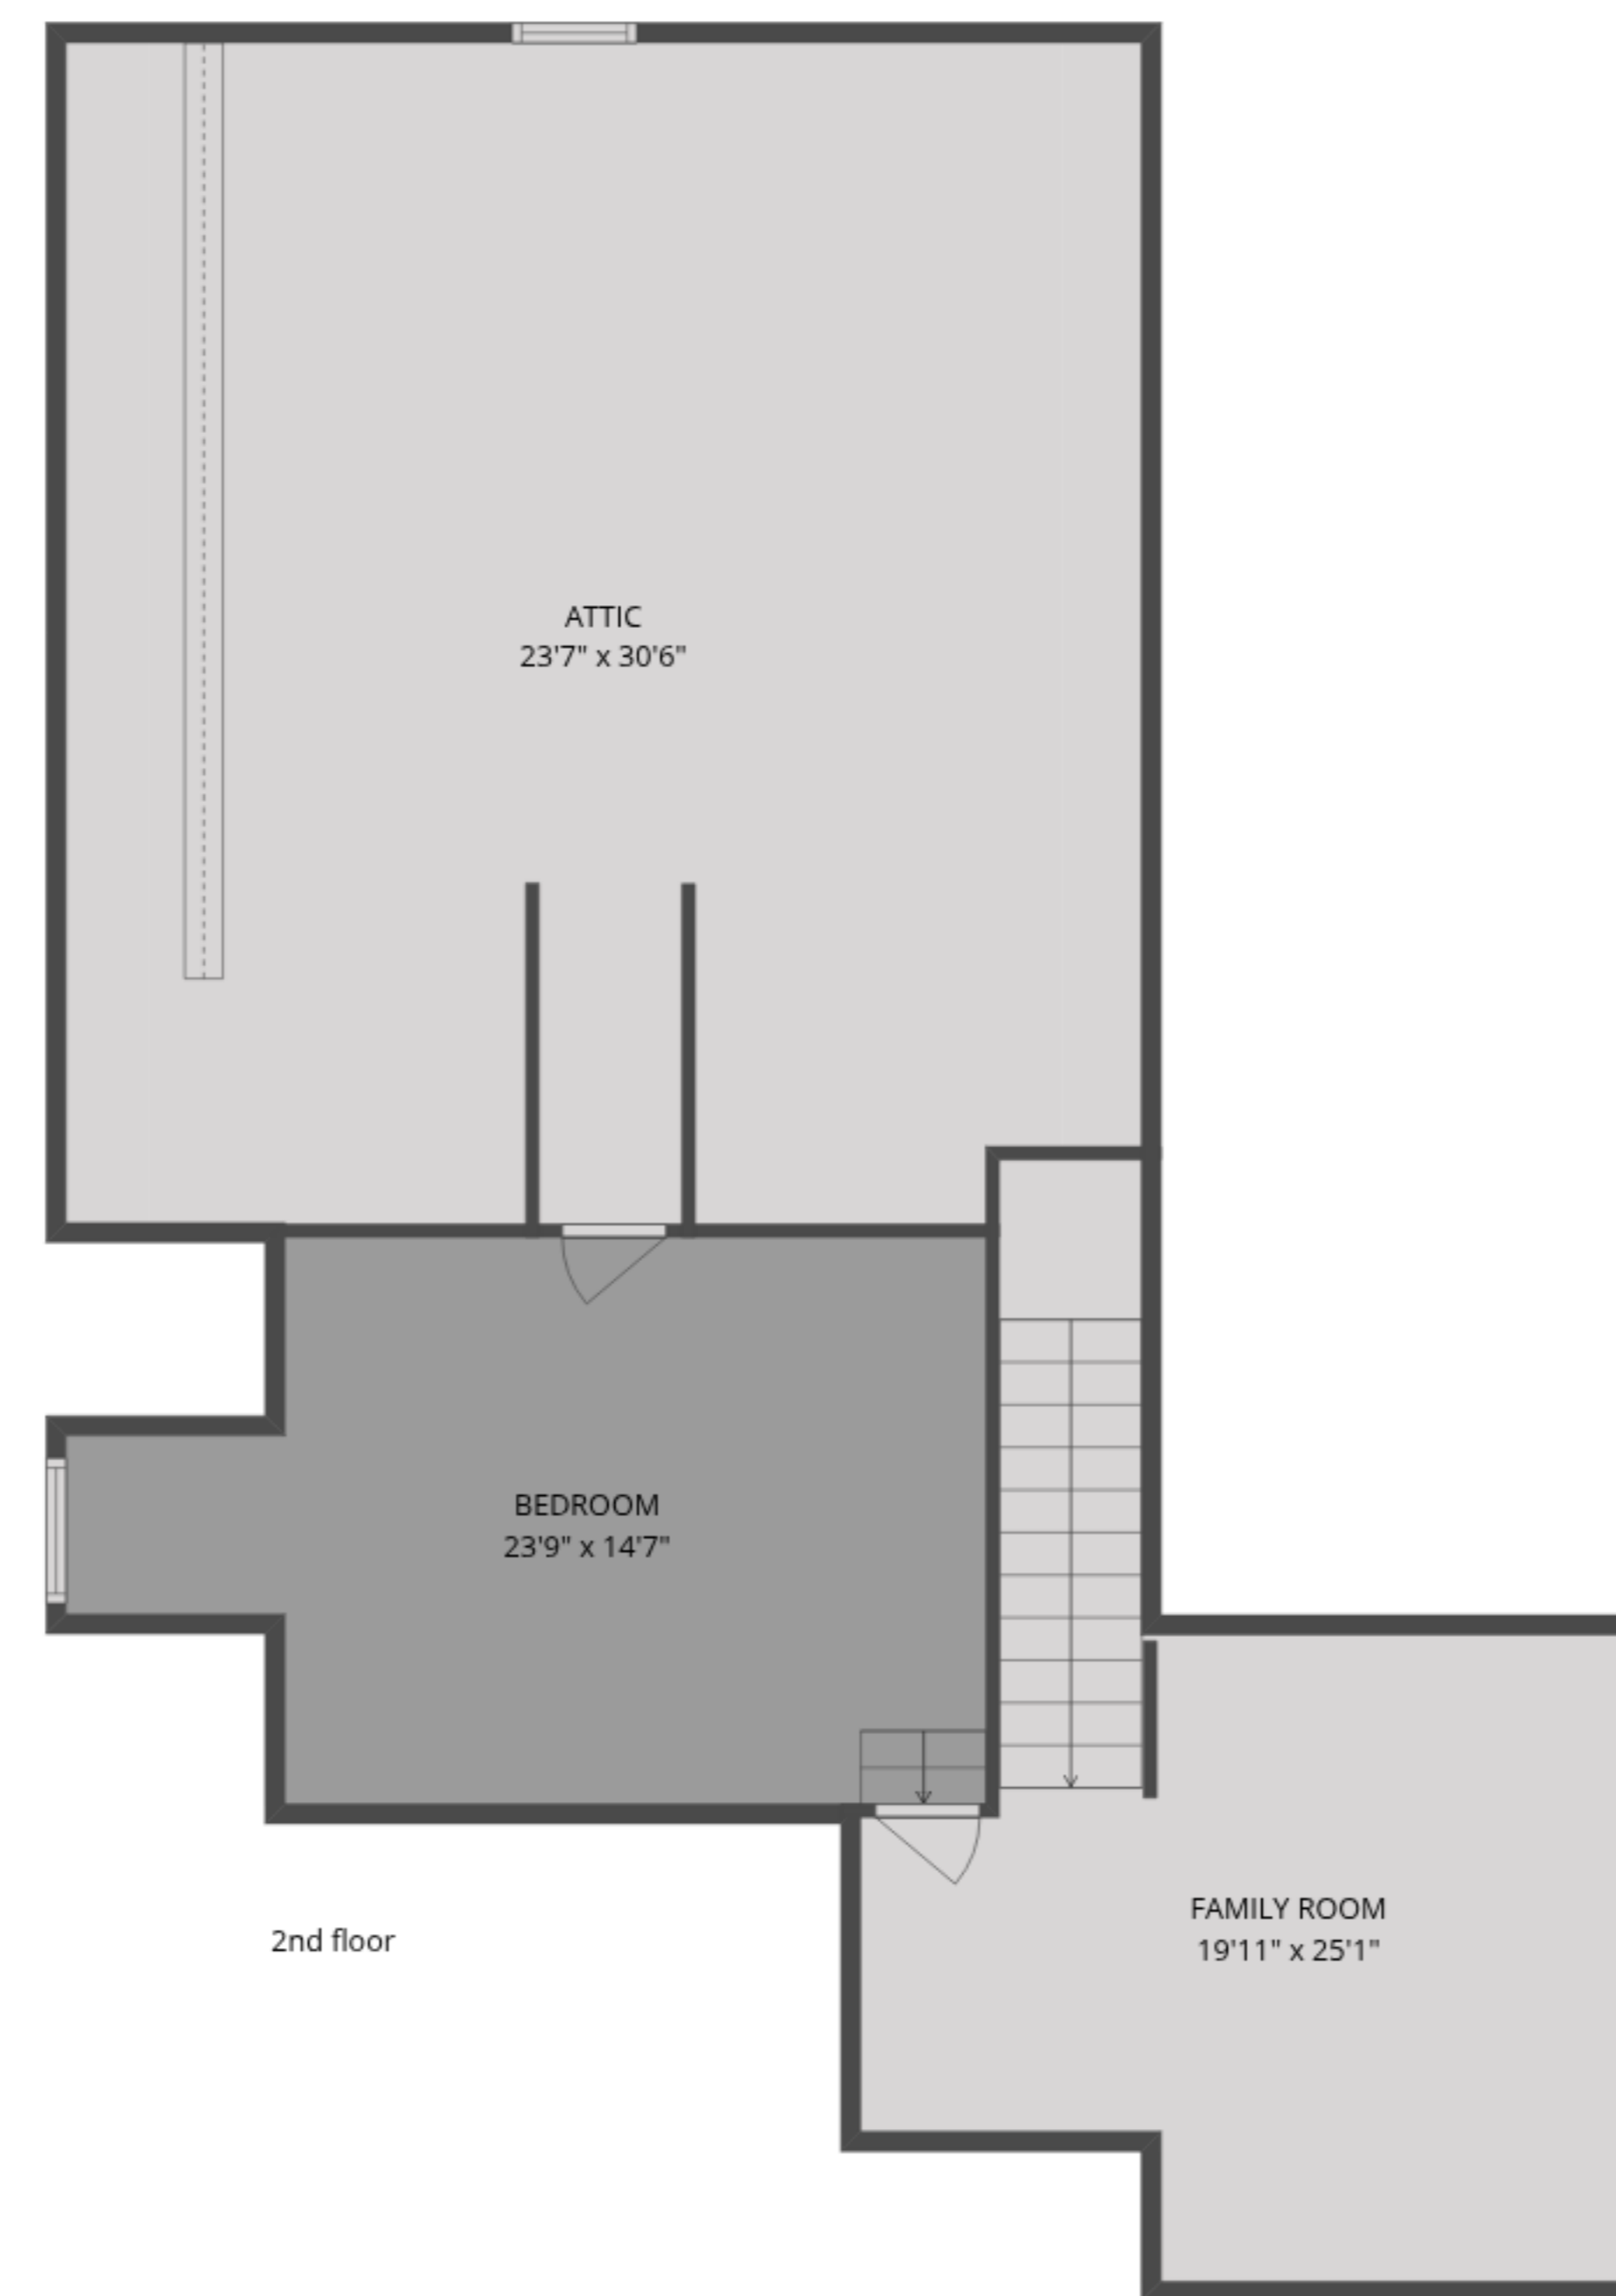

Total GLA: 2856 sq. ft | Total: 5032 sq. ft
 1st floor: 2163 sq. ft (Excluded areas 1291 sq. ft)
 2nd floor: 693 sq. ft (Excluded areas 885 sq. ft)

MEASUREMENTS ARE CALCULATED BY CUBICASA TECHNOLOGY. DEEMED HIGHLY RELIABLE BUT NOT GUARANTEED. Please note, that CubiCasa shall take no responsibility for the disclaimers or changes you make to the floor plan.

Total GLA: 2856 sq. ft | Total: 5032 sq. ft
1st floor: 2163 sq. ft (Excluded areas 1291 sq. ft)
2nd floor: 693 sq. ft (Excluded areas 885 sq. ft)

Total GLA: 2856 sq. ft | Total: 5032 sq. ft
 1st floor: 2163 sq. ft (Excluded areas 1291 sq. ft)
 2nd floor: 693 sq. ft (Excluded areas 885 sq. ft)