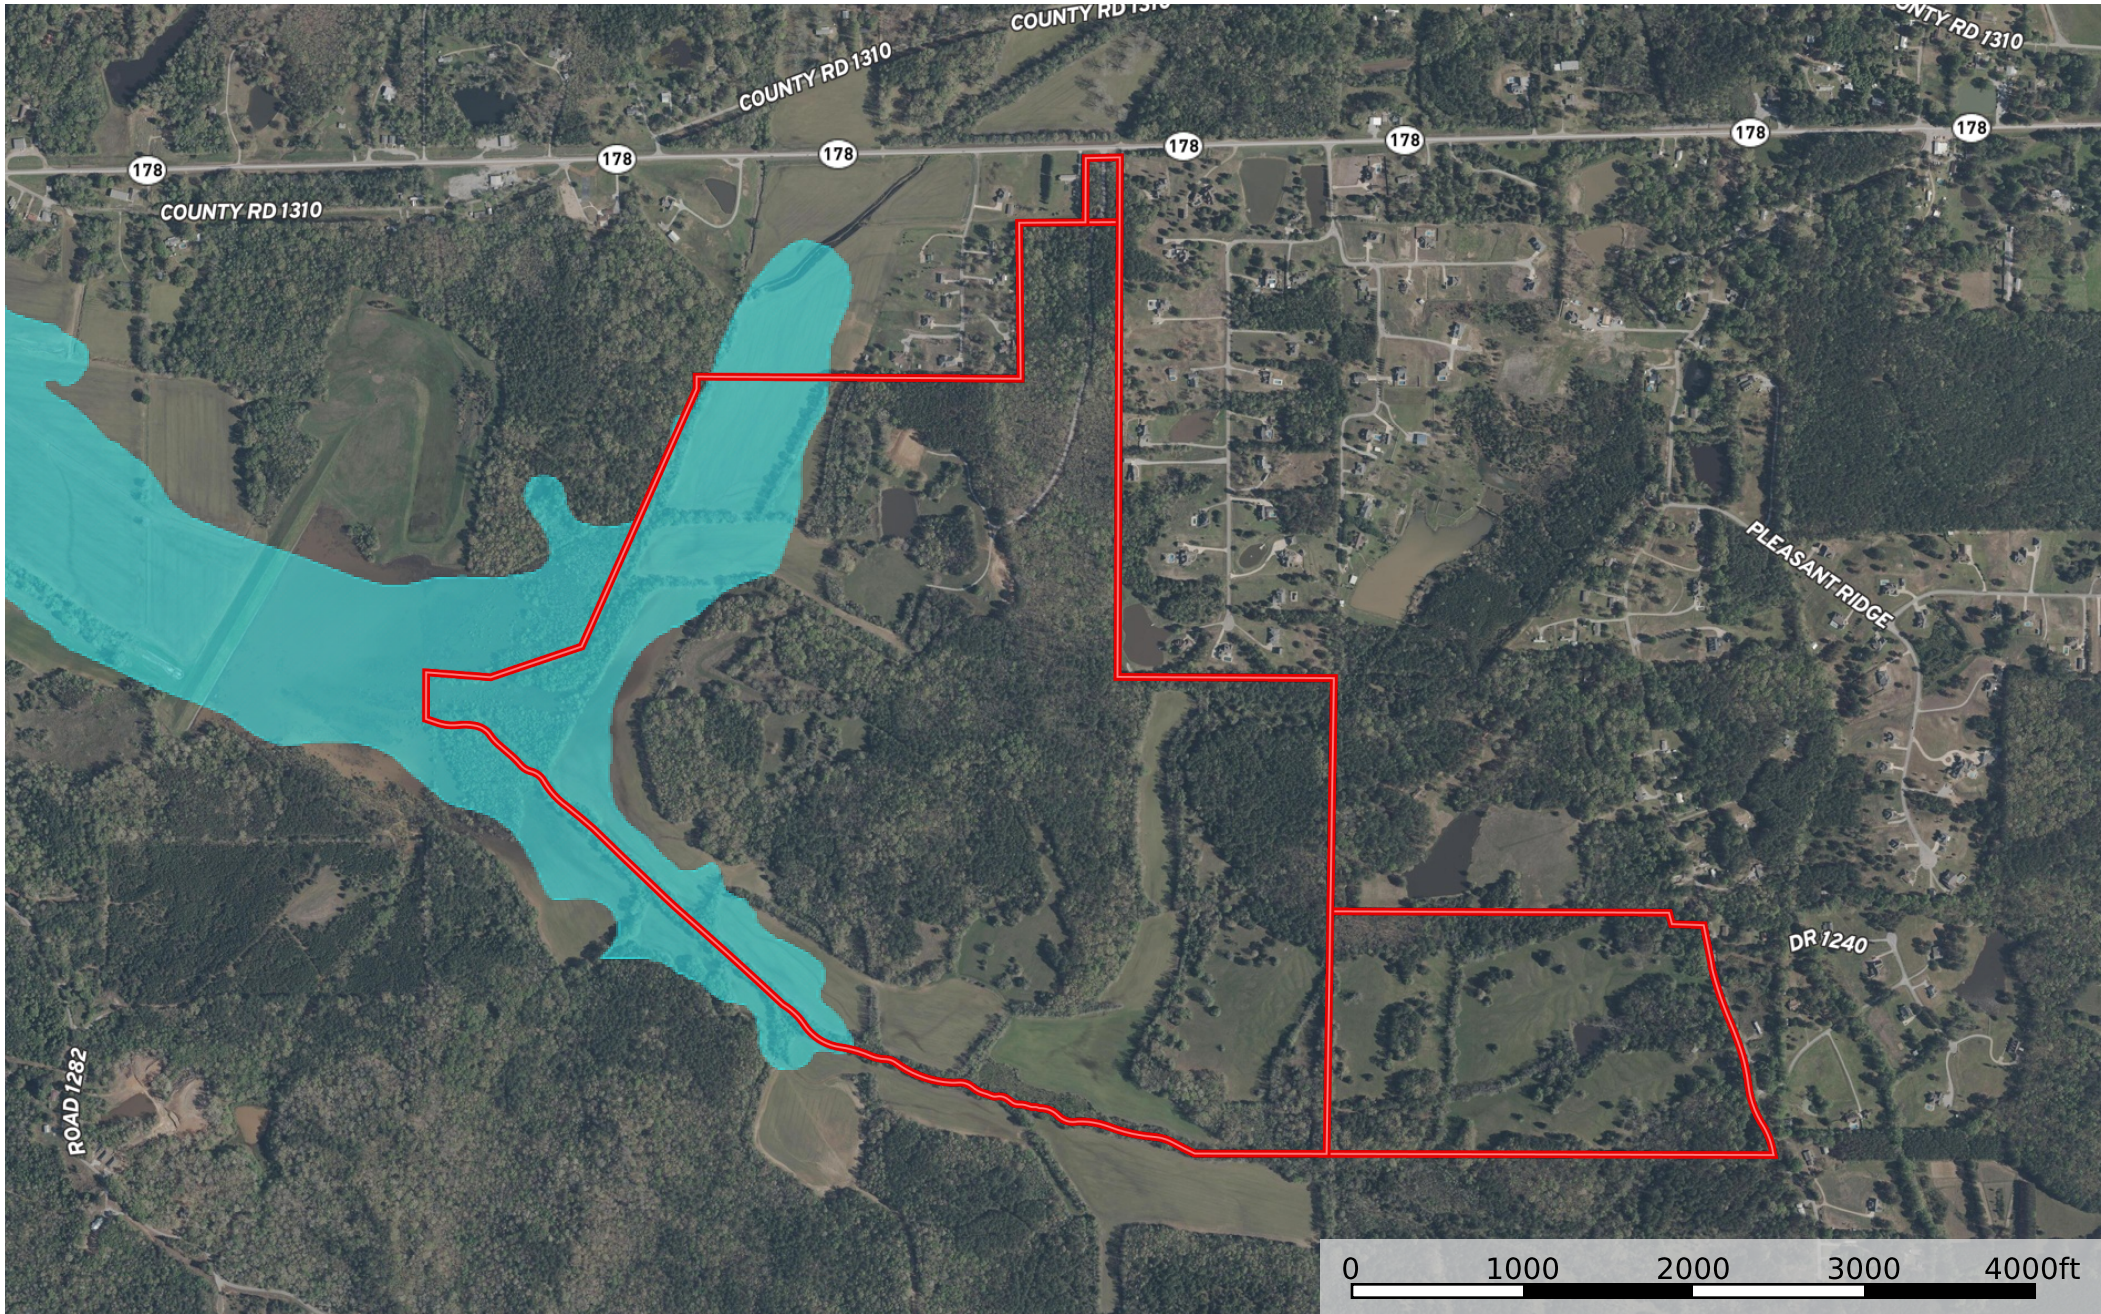

Harlow Mooreville

Mississippi, AC +/-

- Boundary
- 100 Year Floodplain
- 500 Year Floodplain
- Floodway
- Special
- Unmapped/ Not Included