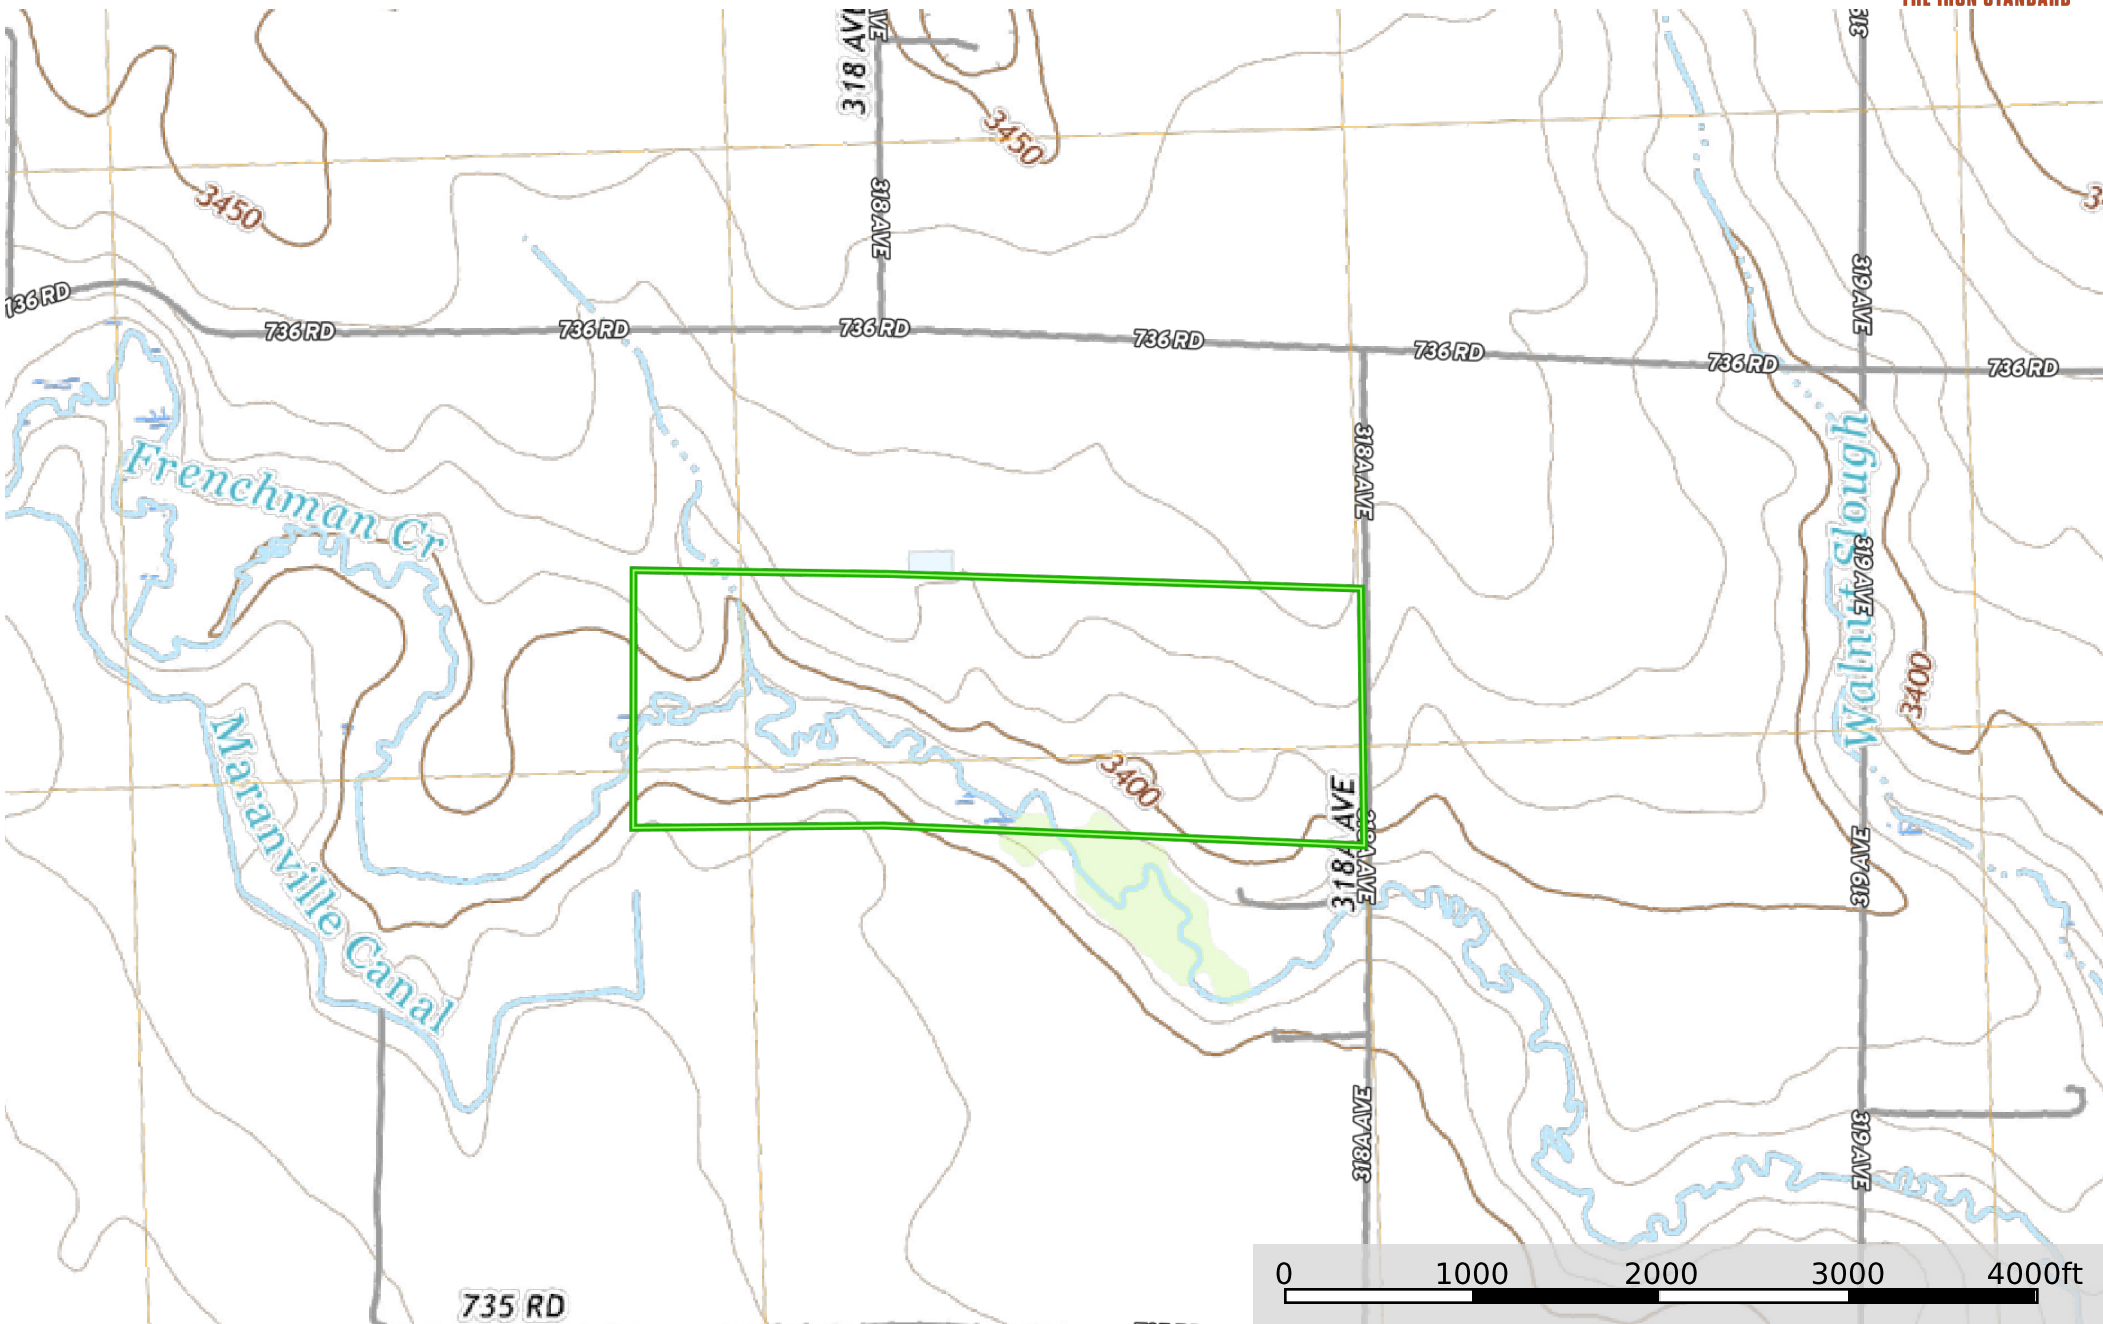

Harmon 120 Chase County
Nebraska, AC +/-

 Boundary 1