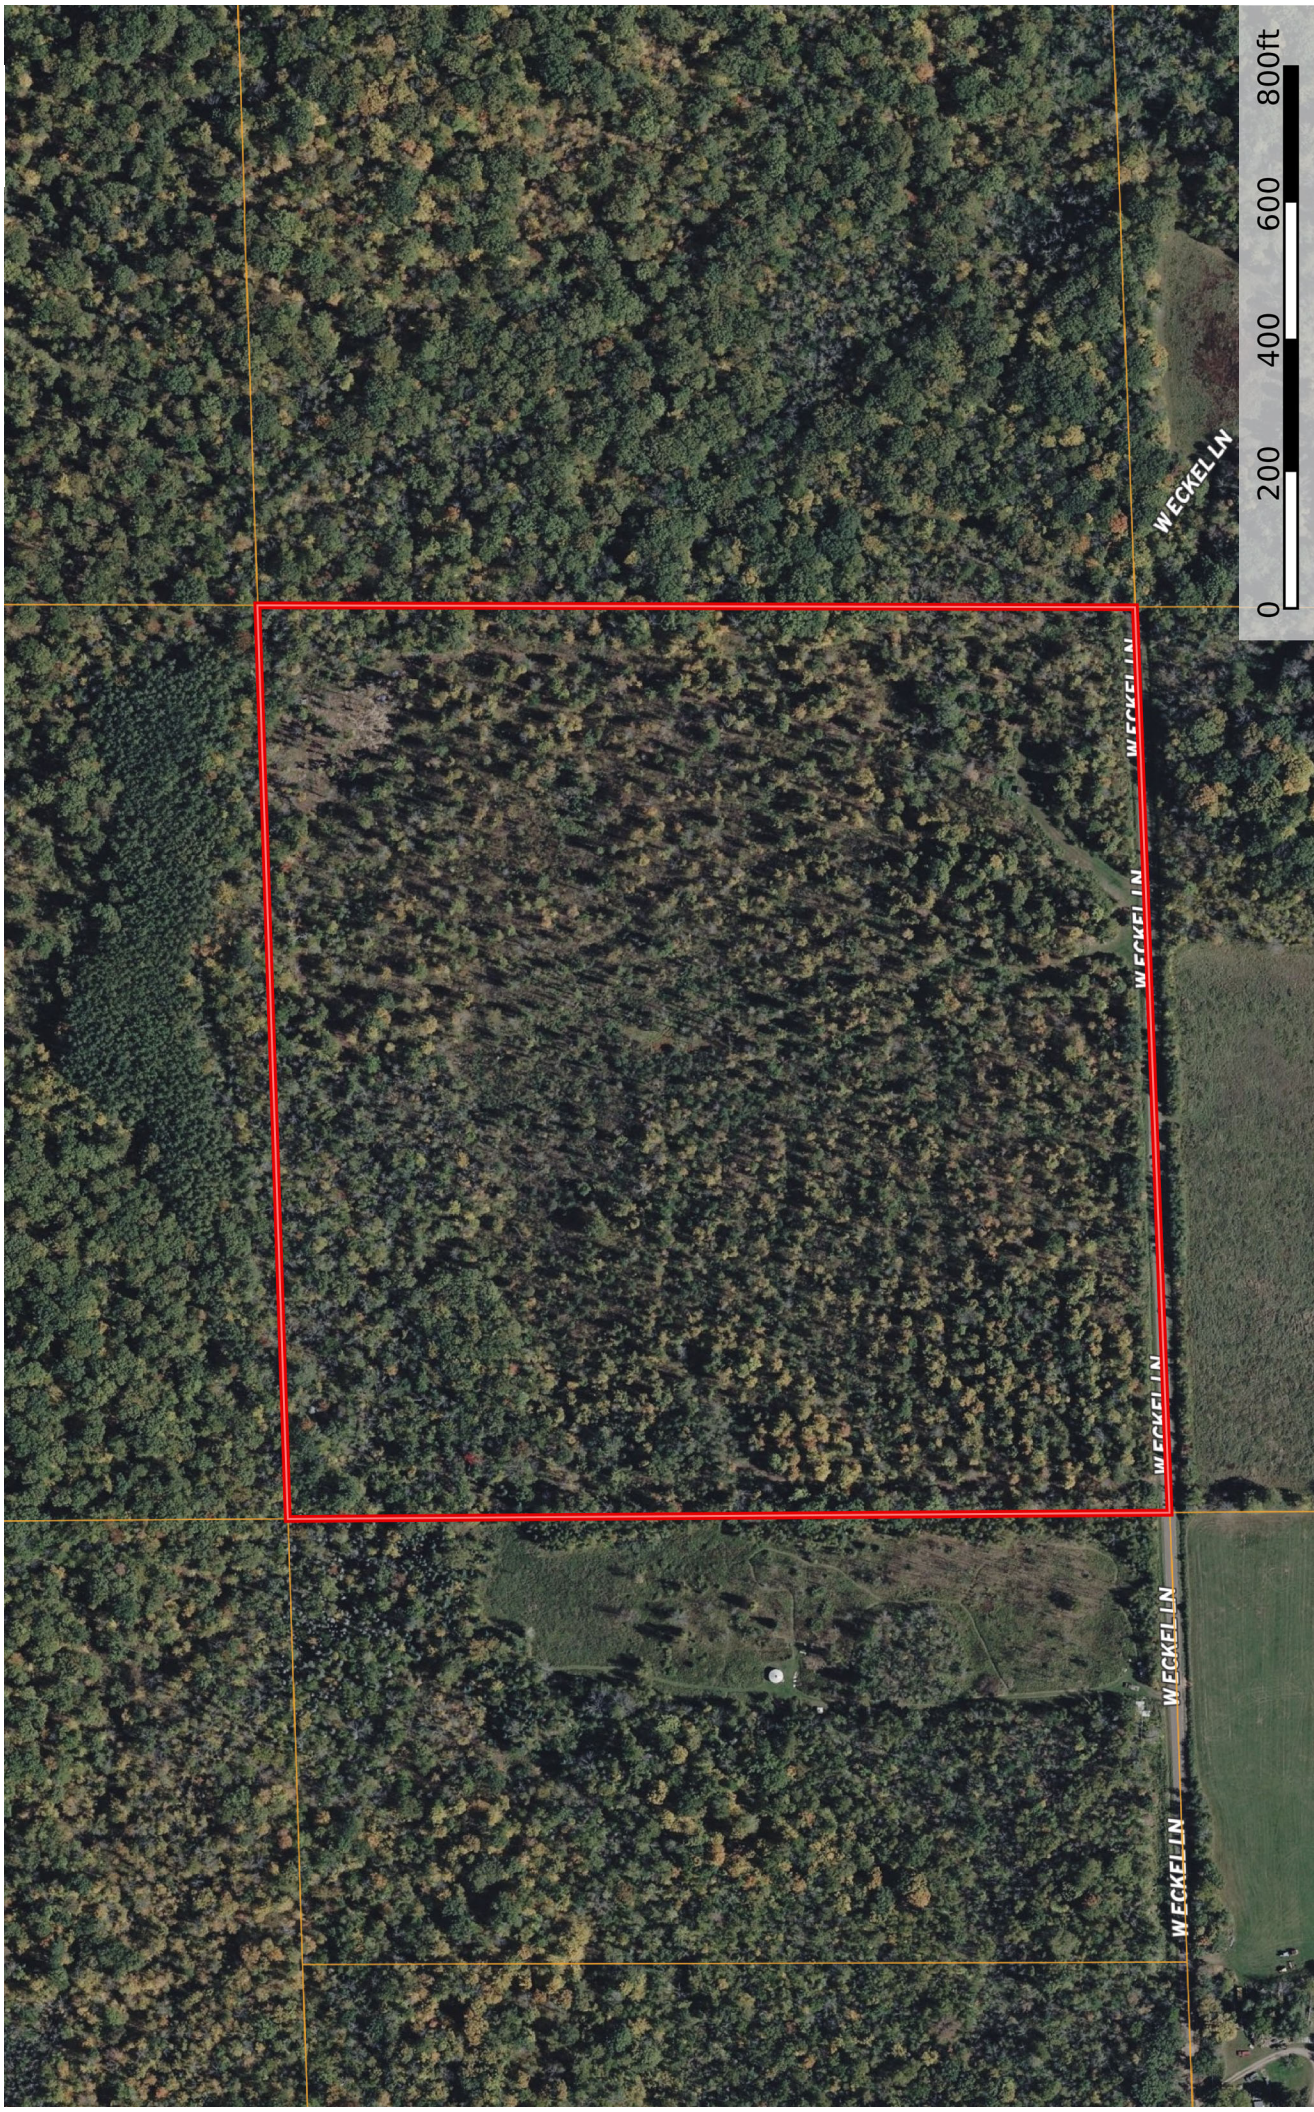

40 +/- Acre Sawyer Co
Wisconsin, AC +/-

 Boundary

Andrew Selseth

The information contained herein was obtained from sources deemed to be reliable. Land Life Services makes no warranties or guarantees as to the completeness or accuracy thereof.