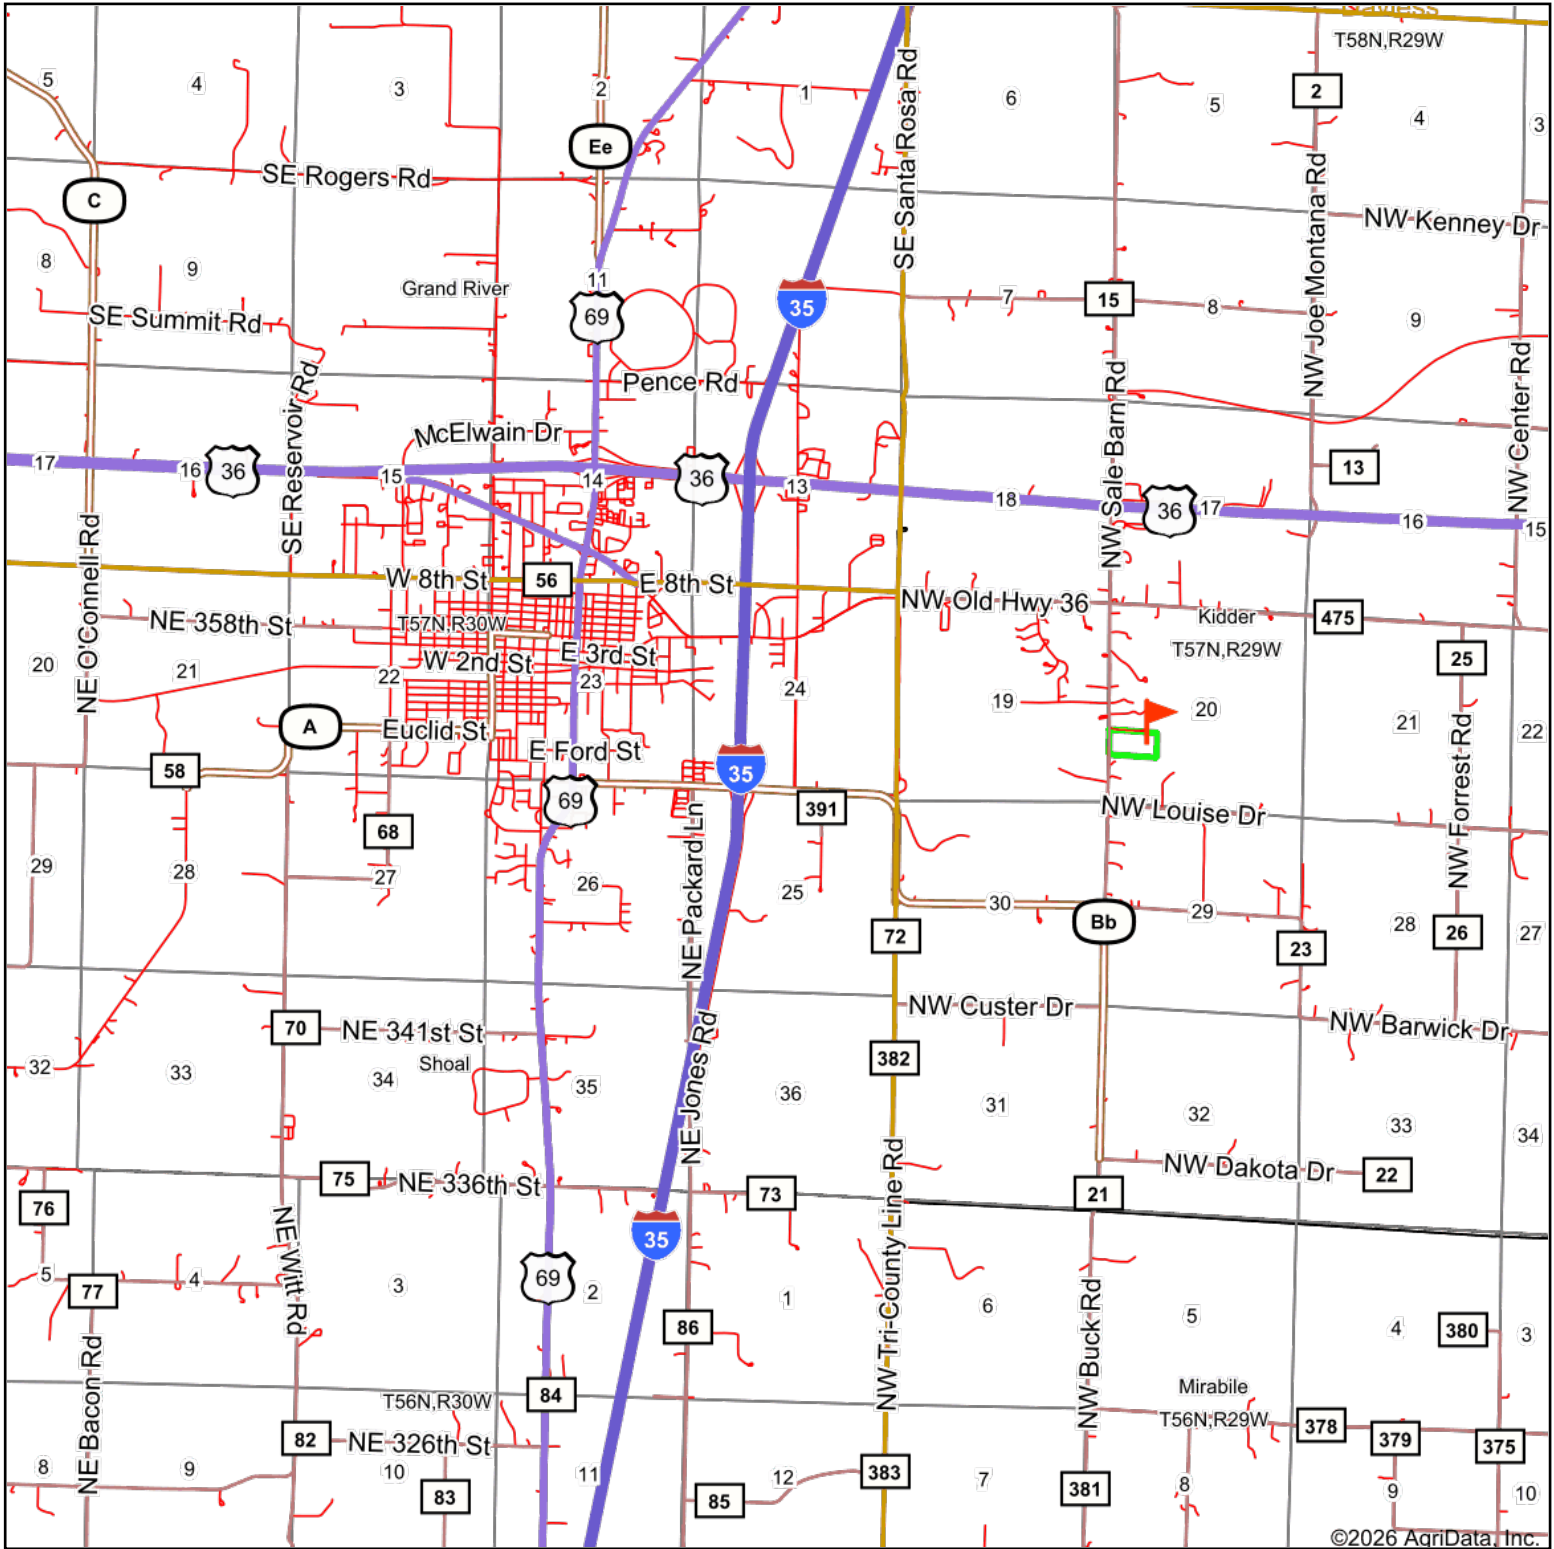

Overview Map

©2026 AgriData, Inc.

Map Center: 39° 43' 56.93, -94° 13' 0.98

6/4/2026