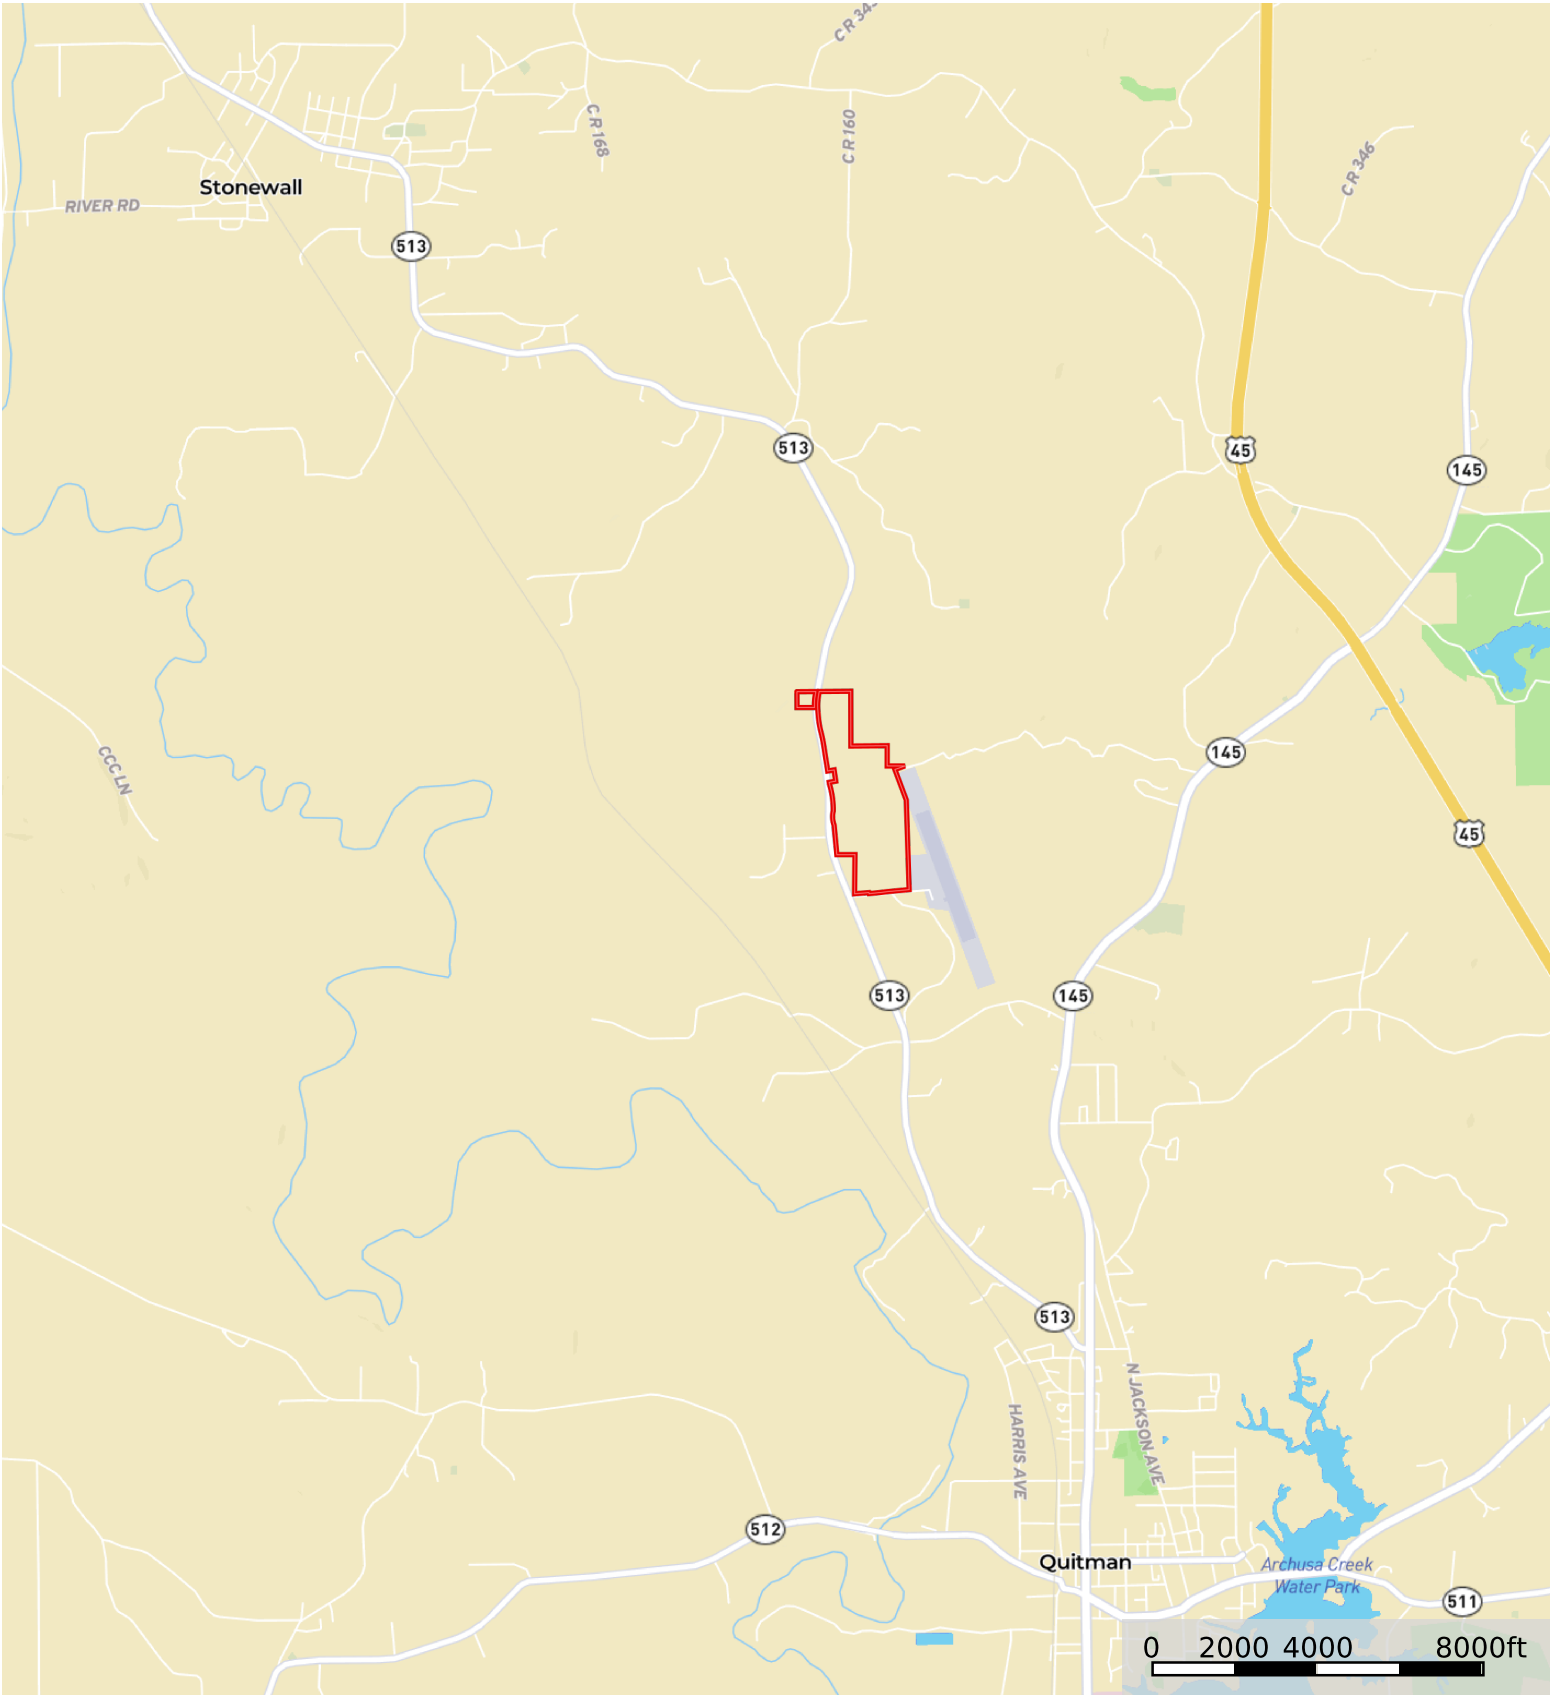

**CL155**  
Clarke County, Mississippi, 155 AC +/-

 Boundary