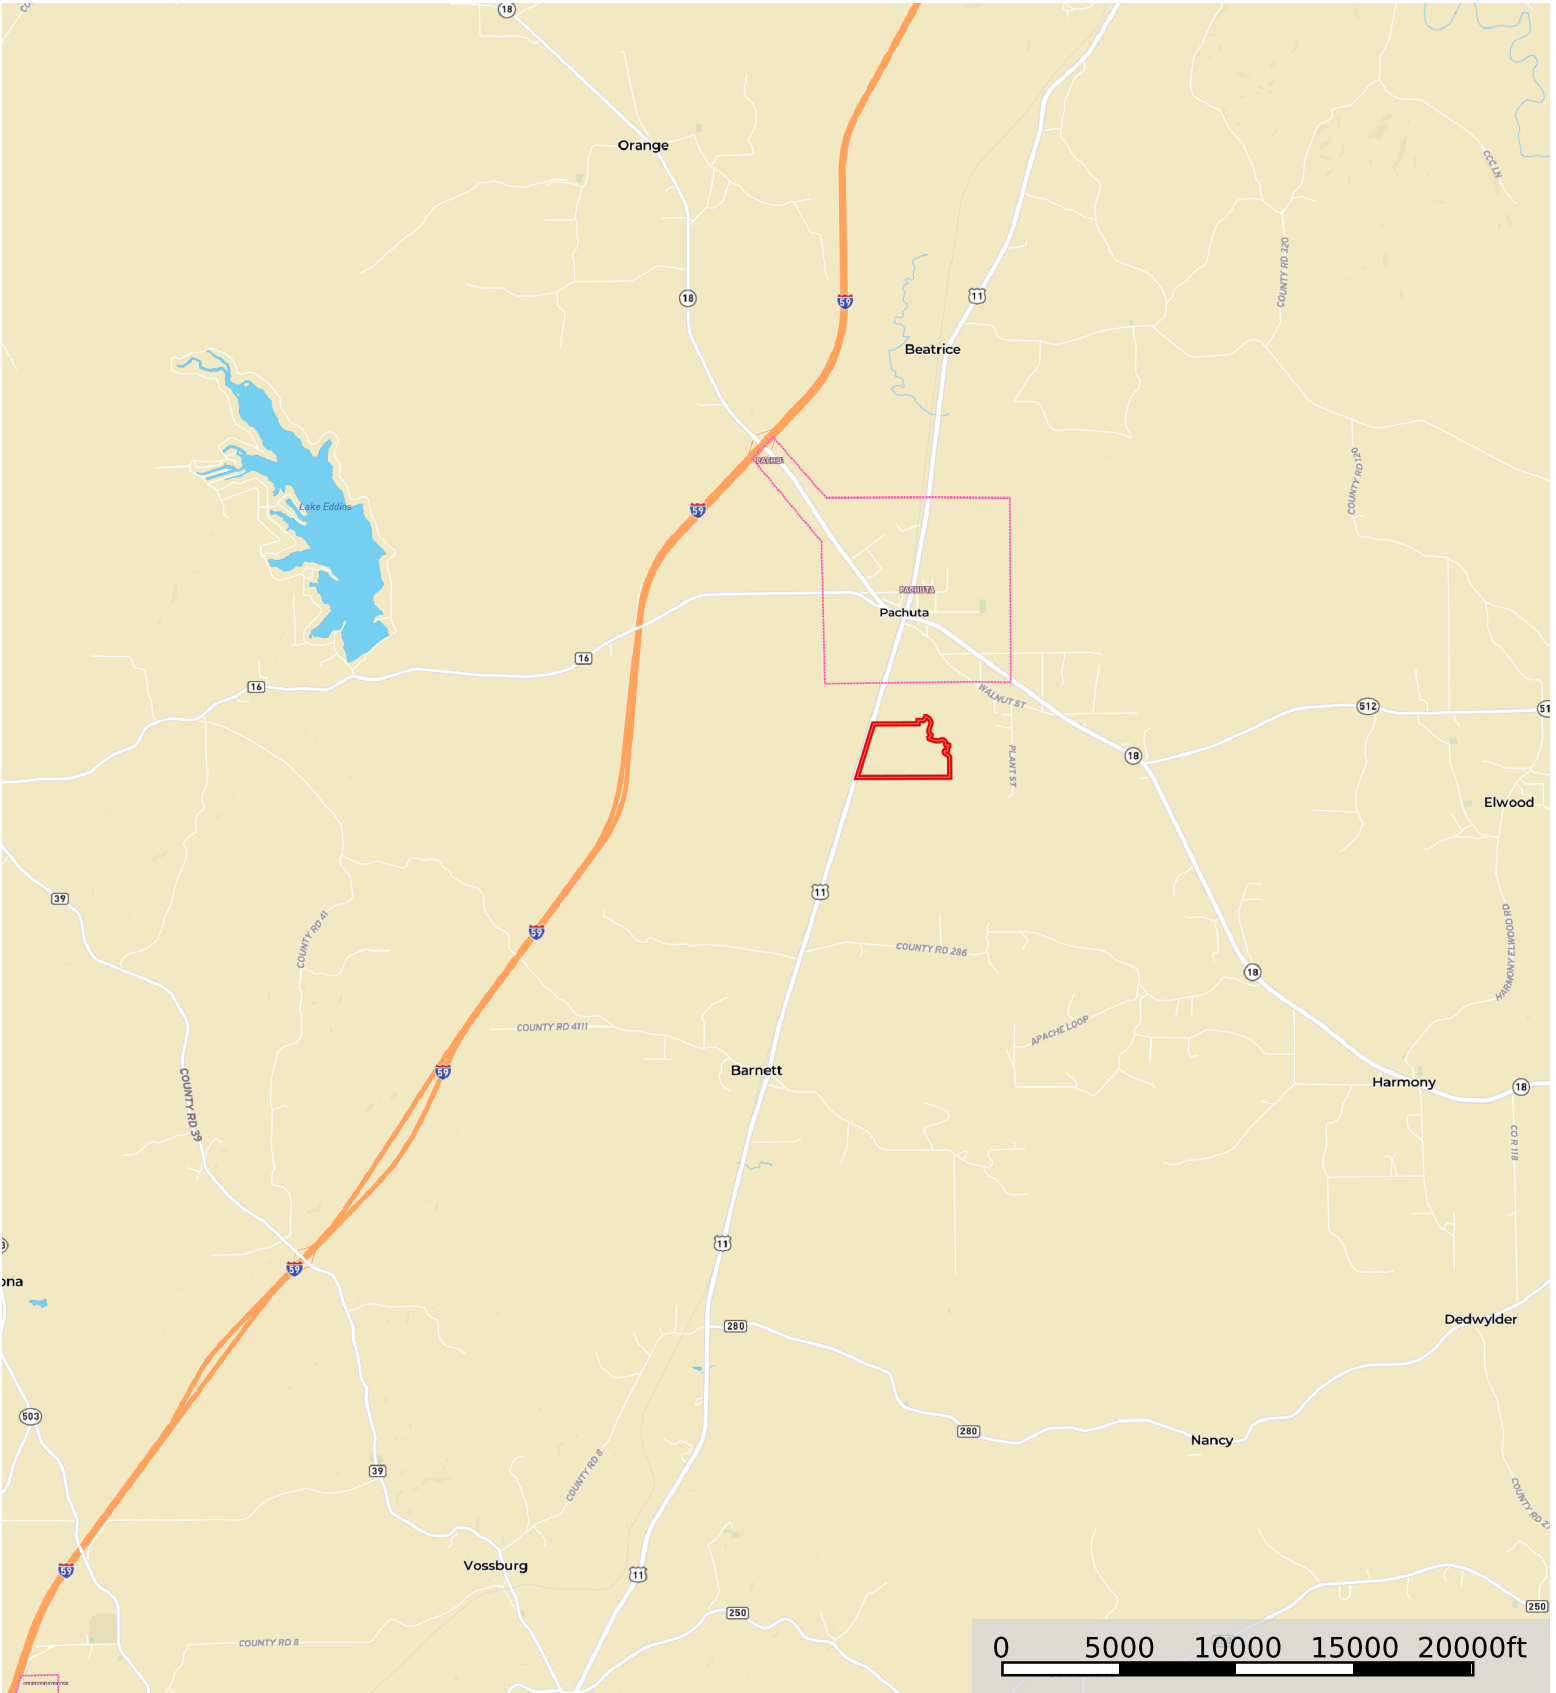

CL175
Clarke County, Mississippi, 175 AC +/-

174.5