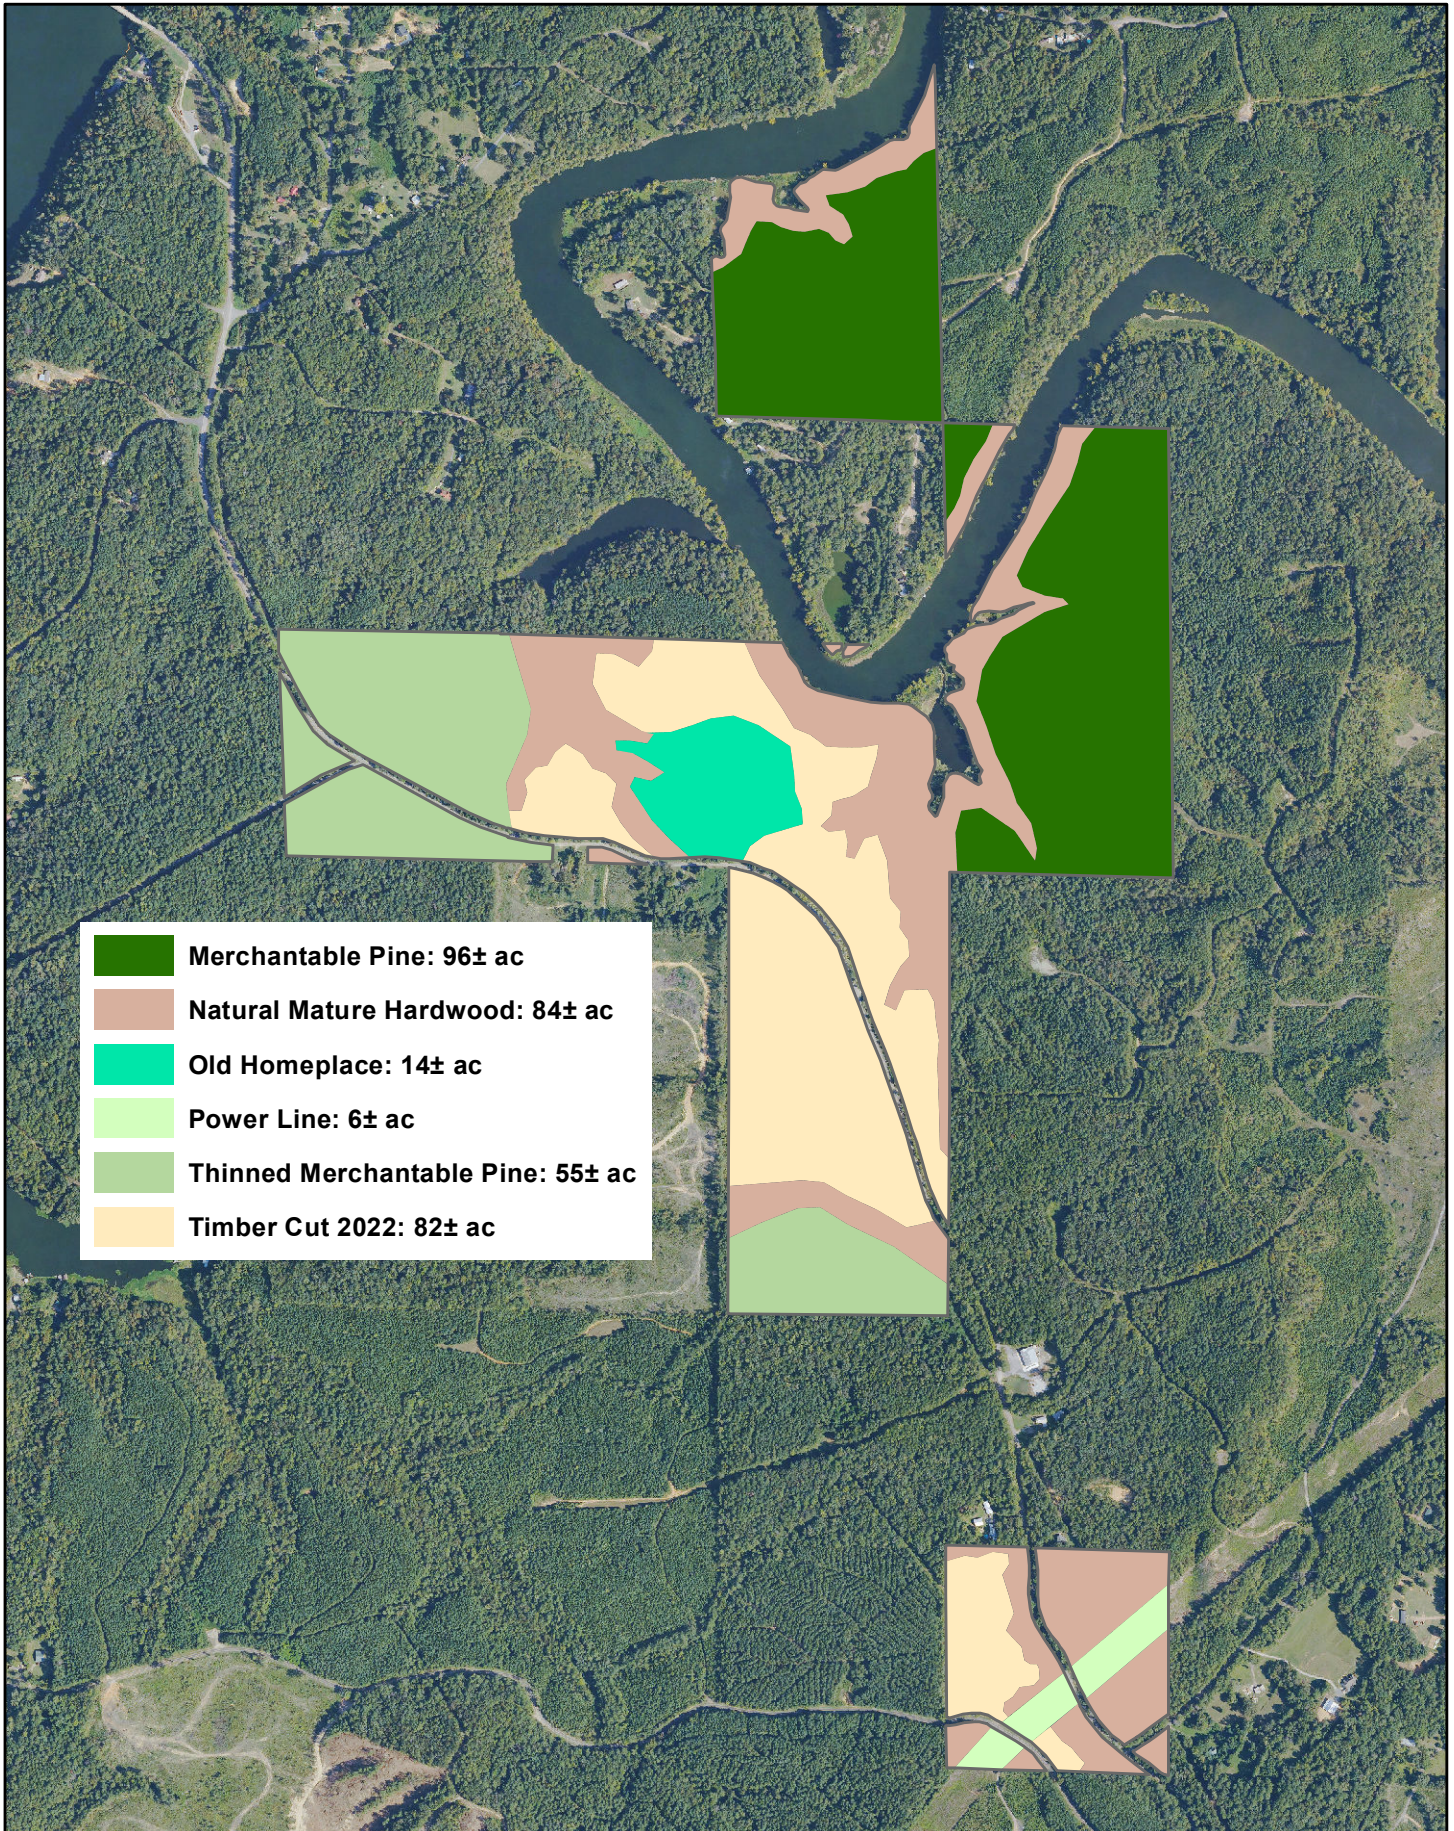

Camp Oliver Rd Recreational Tract: Stand Map

- Merchantable Pine: 96± ac
- Natural Mature Hardwood: 84± ac
- Old Homeplace: 14± ac
- Power Line: 6± ac
- Thinned Merchantable Pine: 55± ac
- Timber Cut 2022: 82± ac

0 660 1,320 2,640 Feet

**FARM &
FOREST
BROKERS**

EDDIE STONE, Land REALTOR & Registered Forester

cell: 205-837-4466
P.O. Box 952
Leeds, AL 35094