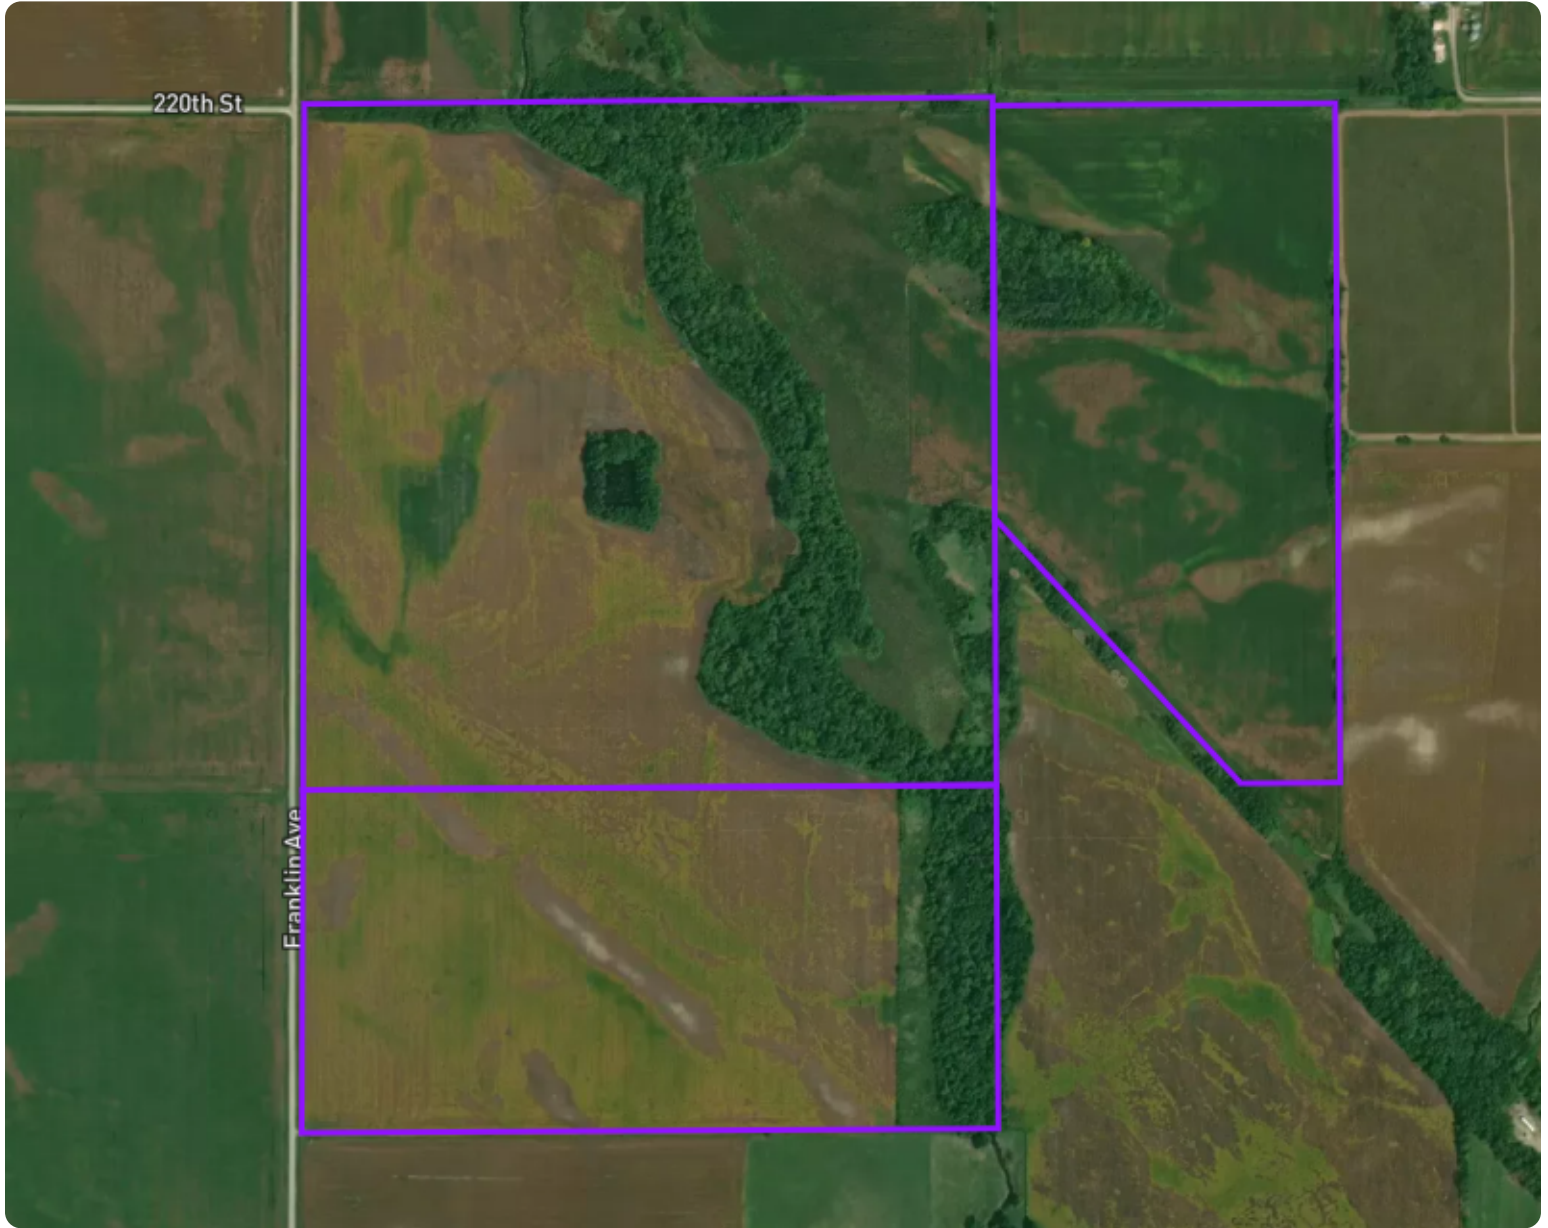

Butler-ES-264 Farm

Butler County, Iowa | 30 93N 18W | 316.06 gross acres

42.842693, -93.018852

Aerial Map

© Mapbox, © OpenStreetMap  mapbox