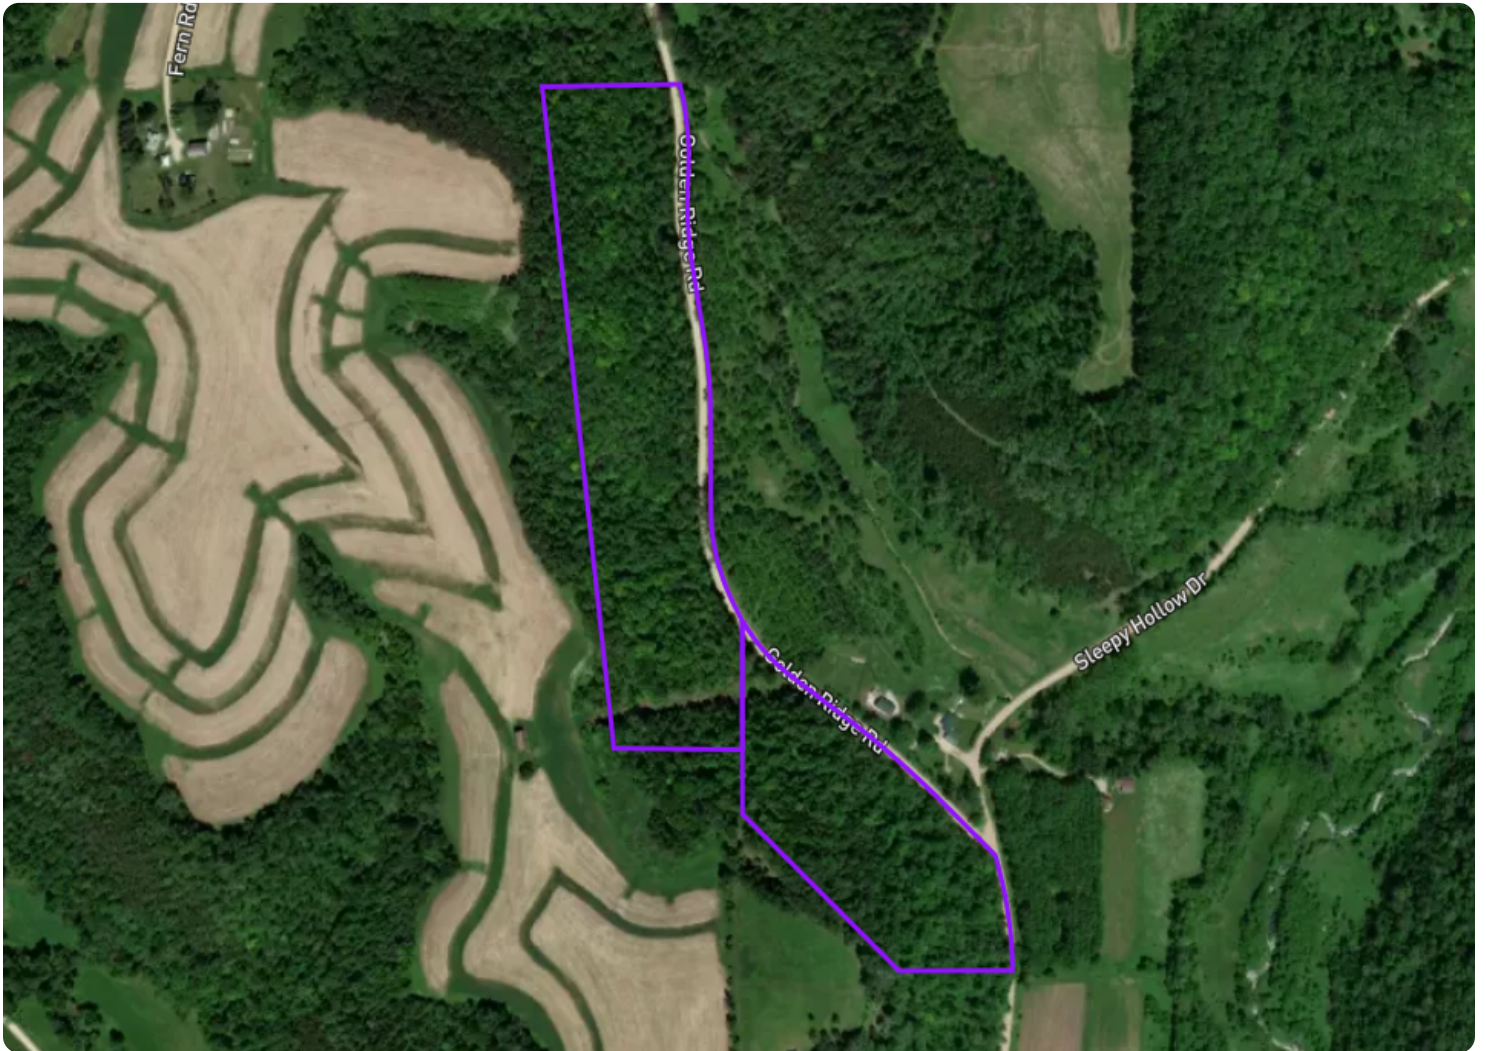

Allamakee-ES-0 Farm

Allamakee County, Iowa | 22 100N 5W | 28.98 gross acres

43.460024, -91.431464

Allamakee-ES-0

Allamakee County, Iowa

0 Production acres

2 Parcels

28.98 Gross acres