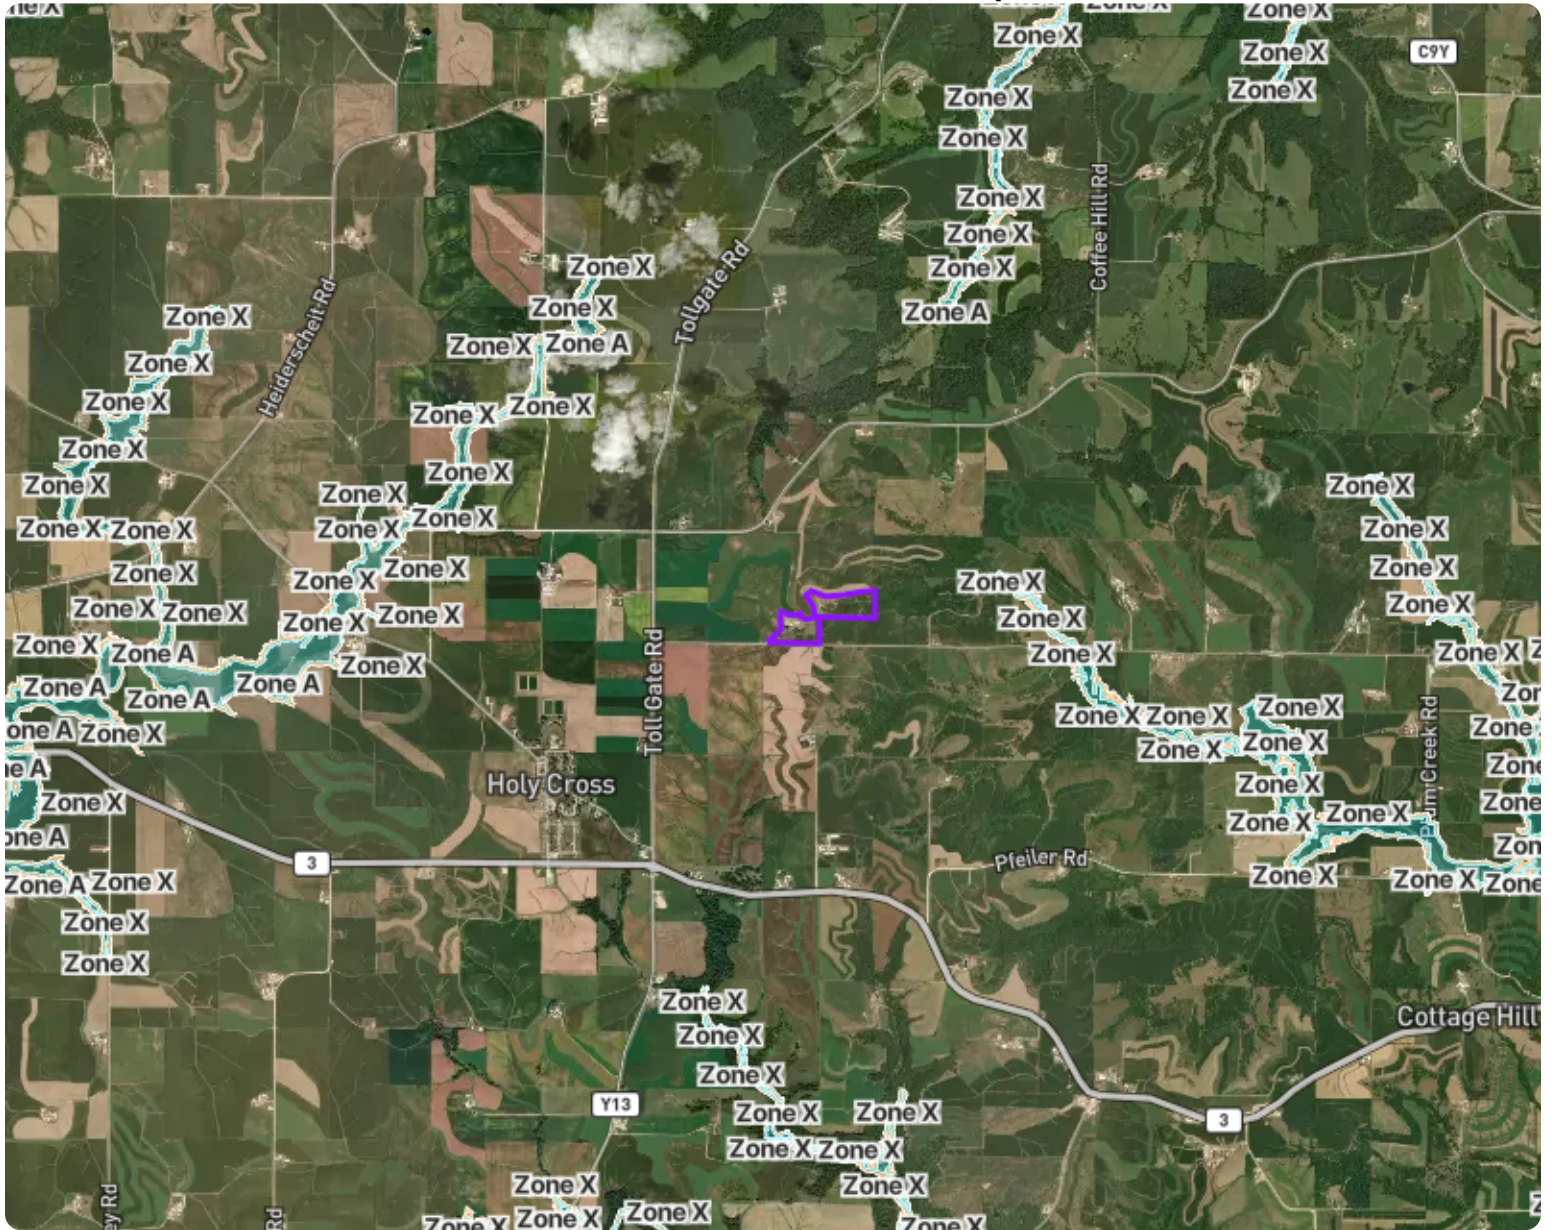

Field #1 Farm

Dubuque County, Iowa | 16 90N 1W | 35.11 gross acres

42.671606, -90.977196

FEMA Flood Hazards Map

© Mapbox, © OpenStreetMap mapbox