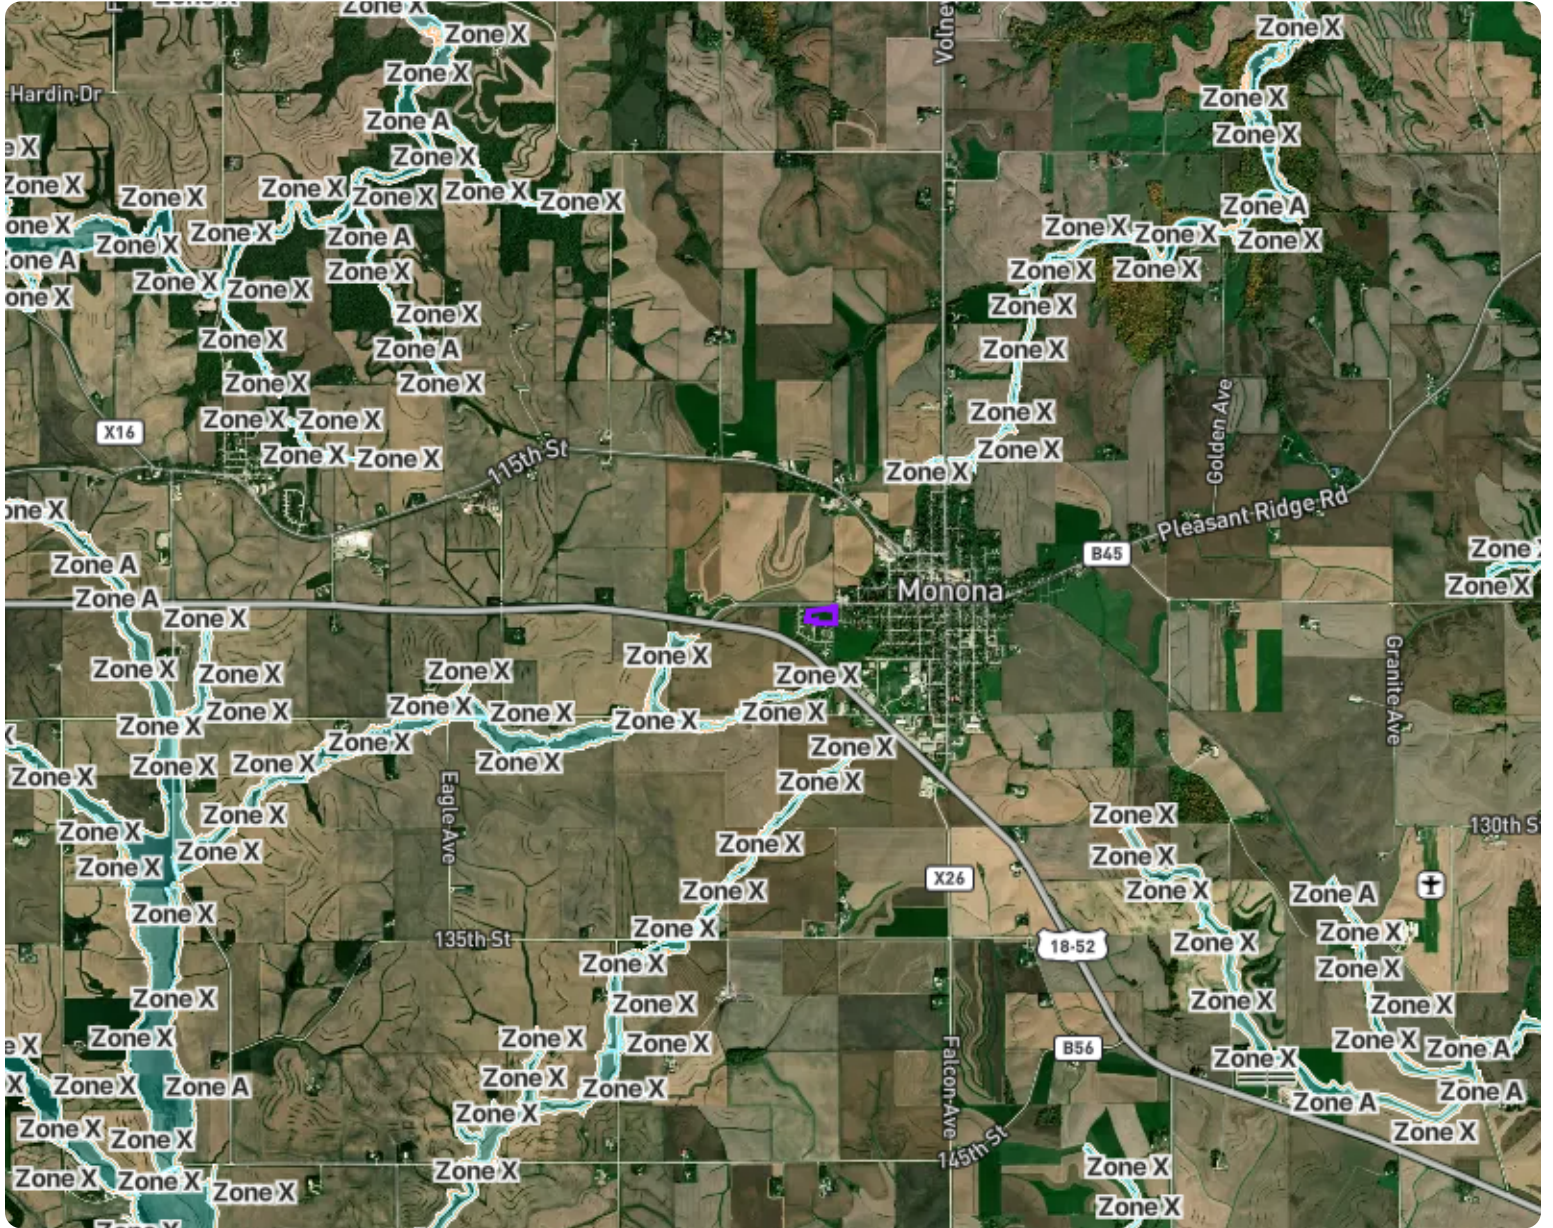

# Field #1 Farm

Clayton County, Iowa | 14 95N 5W | 4.50 gross acres

43.051056, -91.400986

## FEMA Flood Hazards Map

© Mapbox, © OpenStreetMap mapbox