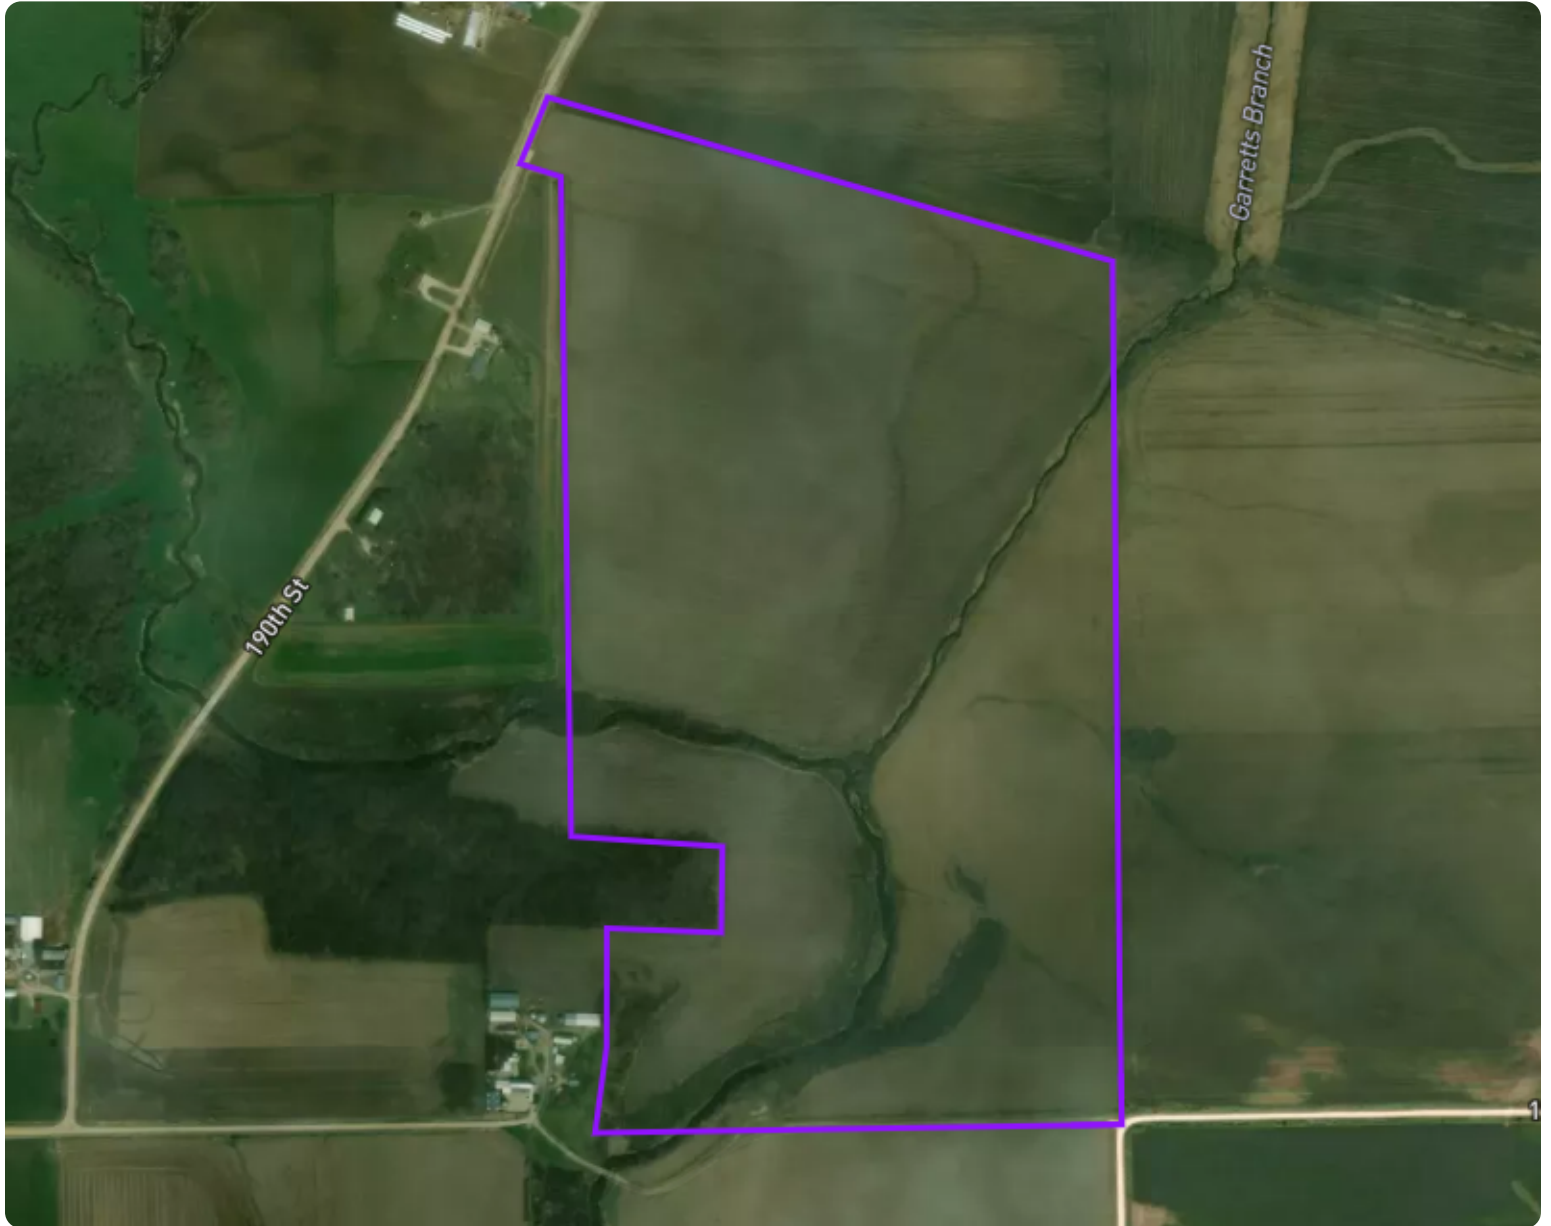

Delaware-ES-120 Farm

Delaware County, Iowa | 24 89N 4W | 135.41 gross acres

42.50859, -91.25636

Aerial Map

© Mapbox, © OpenStreetMap  mapbox