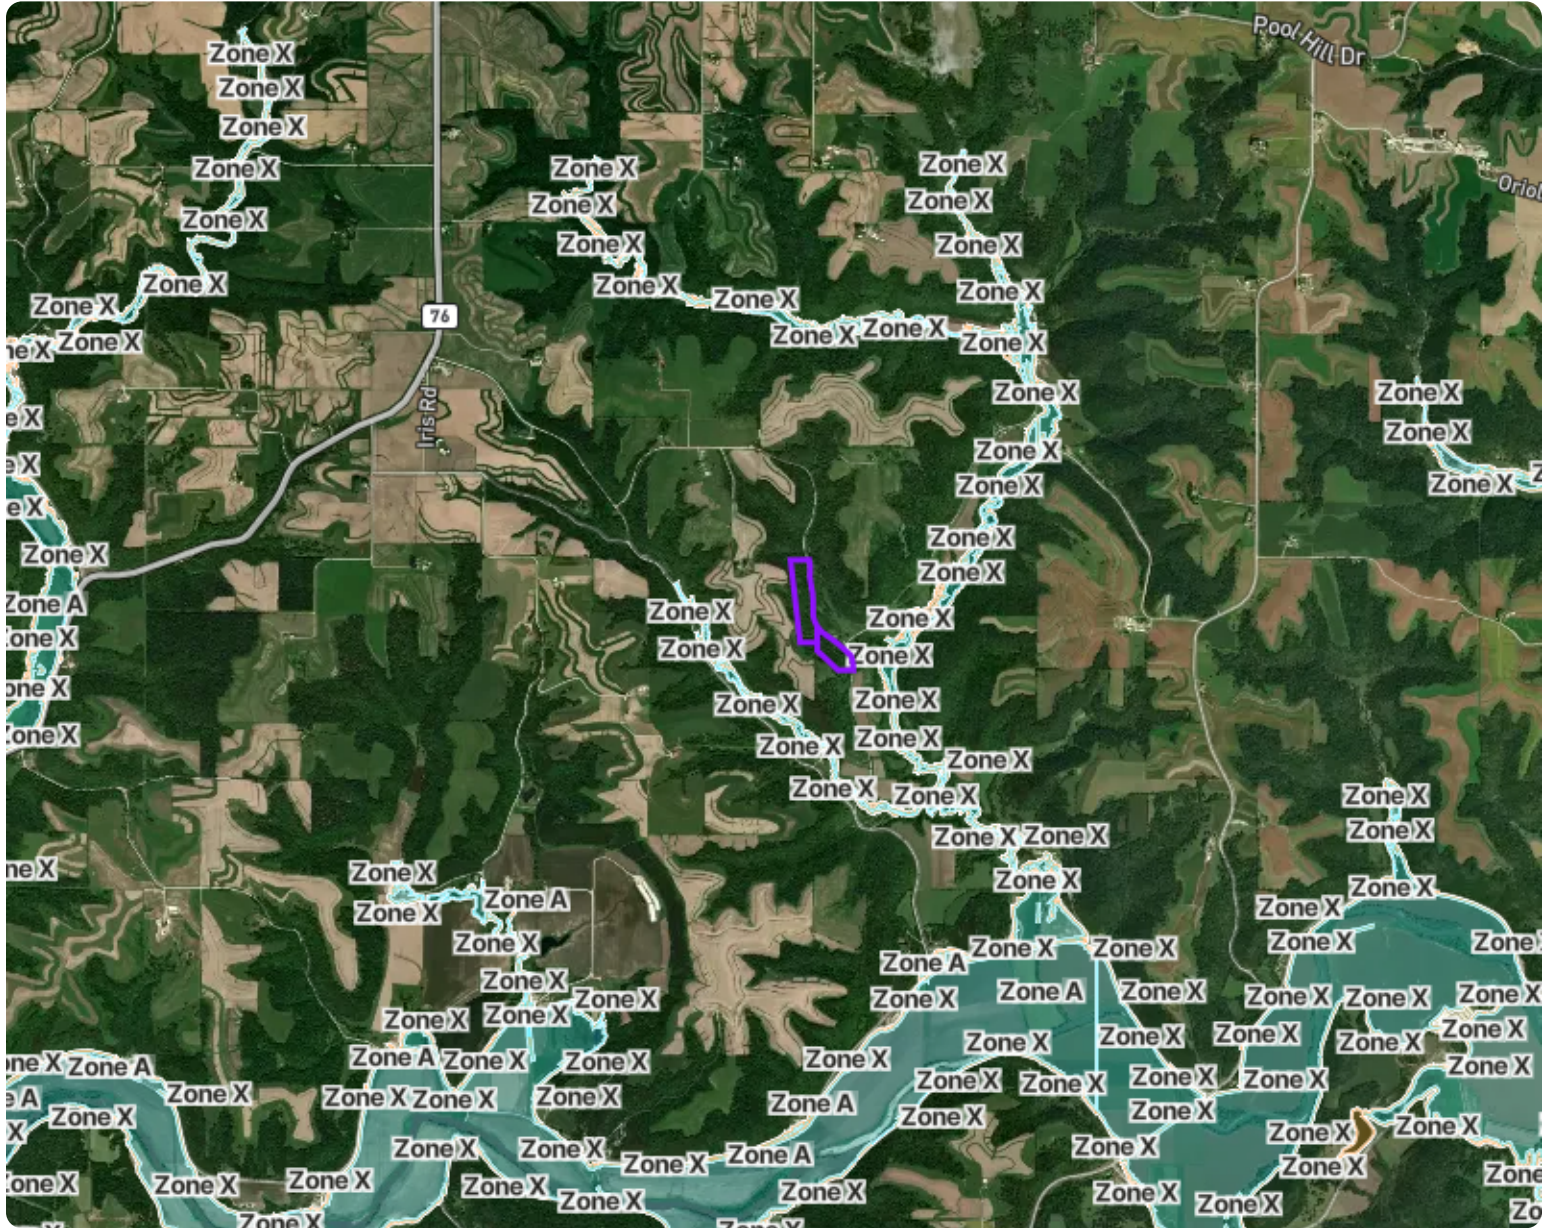

Allamakee-ES-0 Farm

Allamakee County, Iowa | 22 100N 5W | 28.98 gross acres

43.460024, -91.431464

FEMA Flood Hazards Map

© Mapbox, © OpenStreetMap mapbox