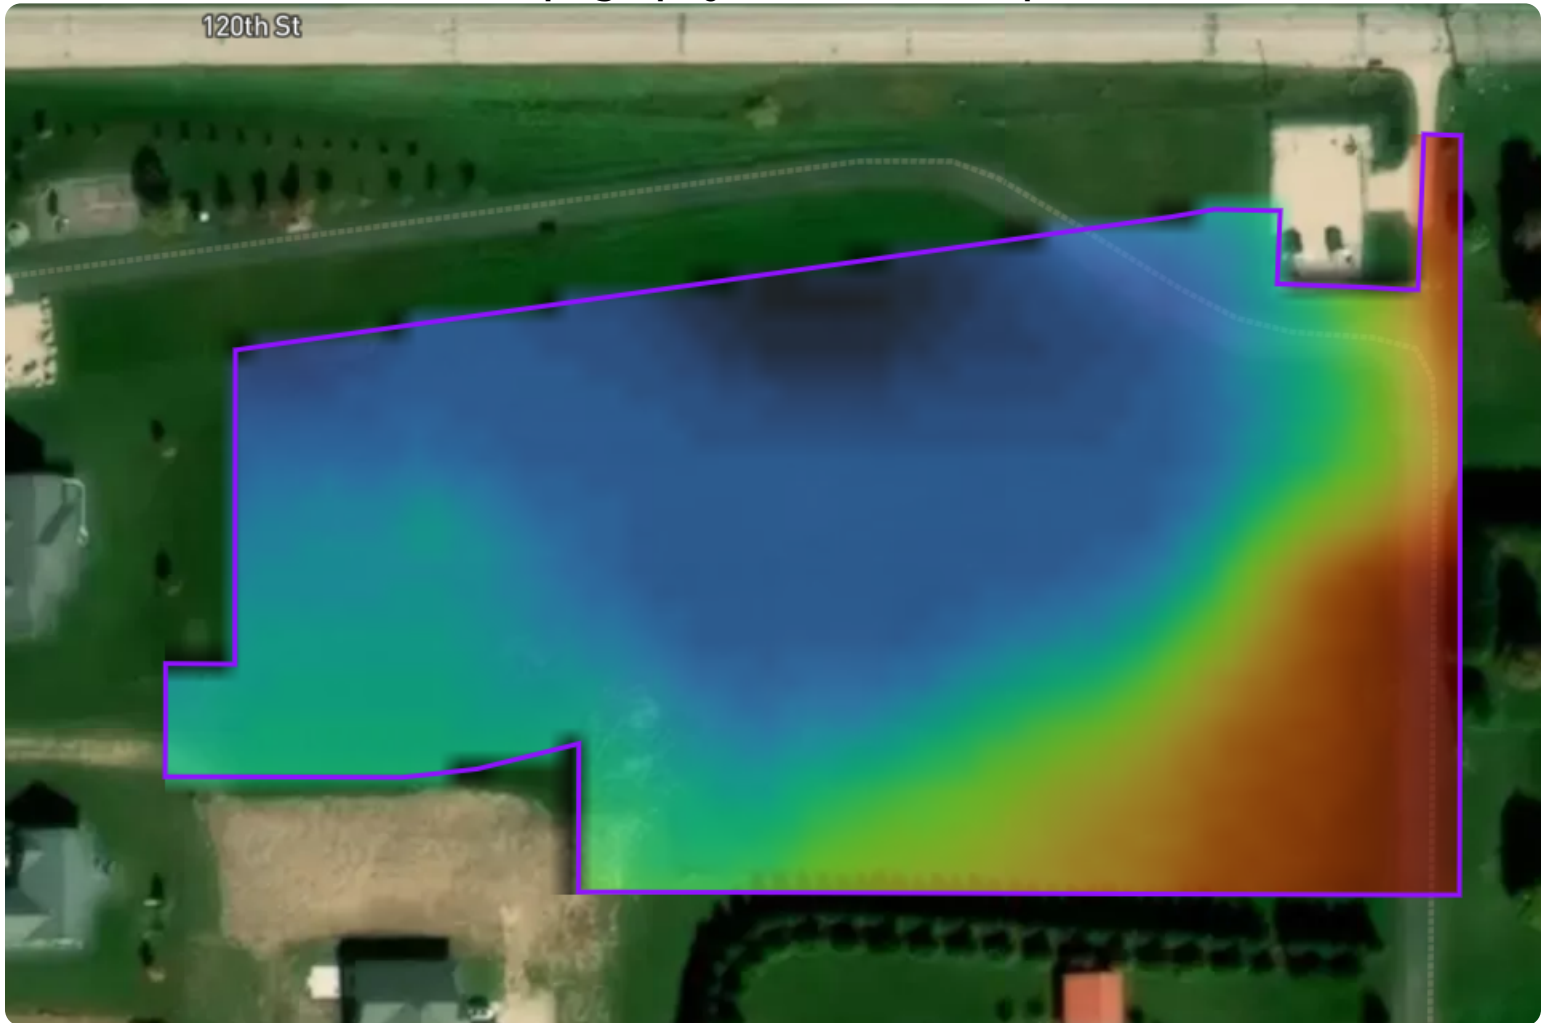

Topography & Hillshade Map

© Mapbox, © OpenStreetMap  mapbox

Color Legend

1,178 ft

1,194 ft