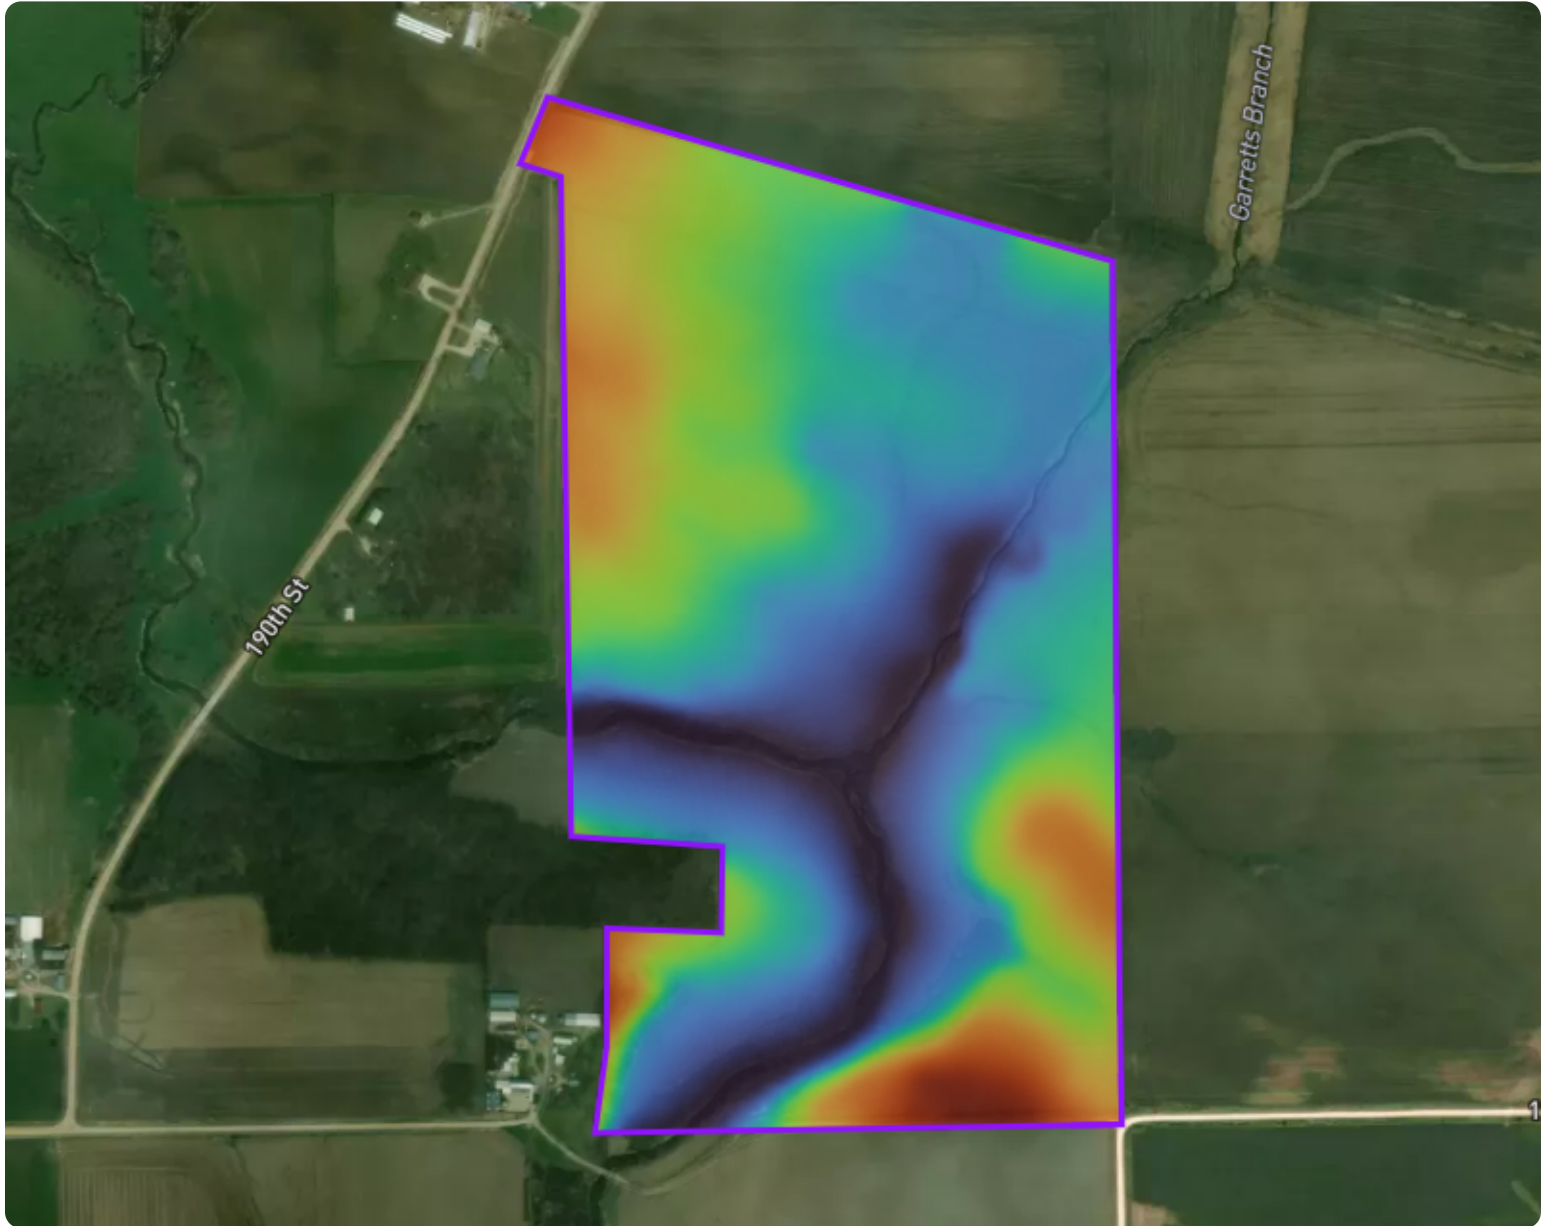

Topography & Hillshade Map

© Mapbox, © OpenStreetMap  mapbox

Color Legend

950 ft

992 ft