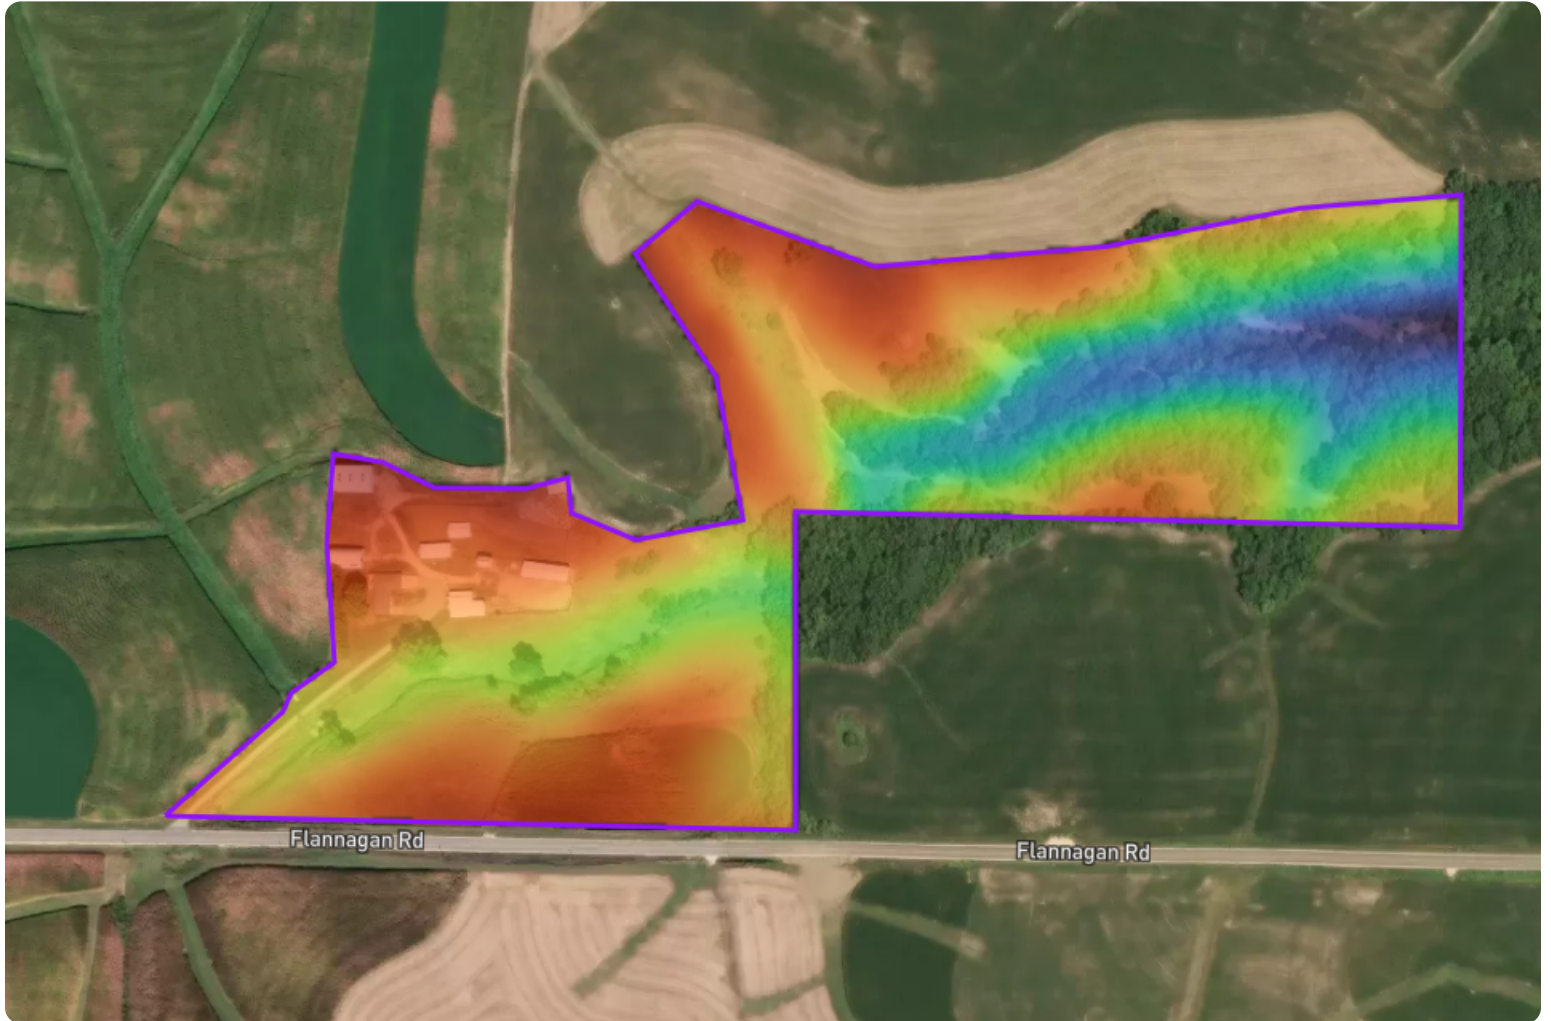

Topography & Hillshade Map

© Mapbox, © OpenStreetMap  mapbox

Color Legend

1,054 ft

1,204 ft