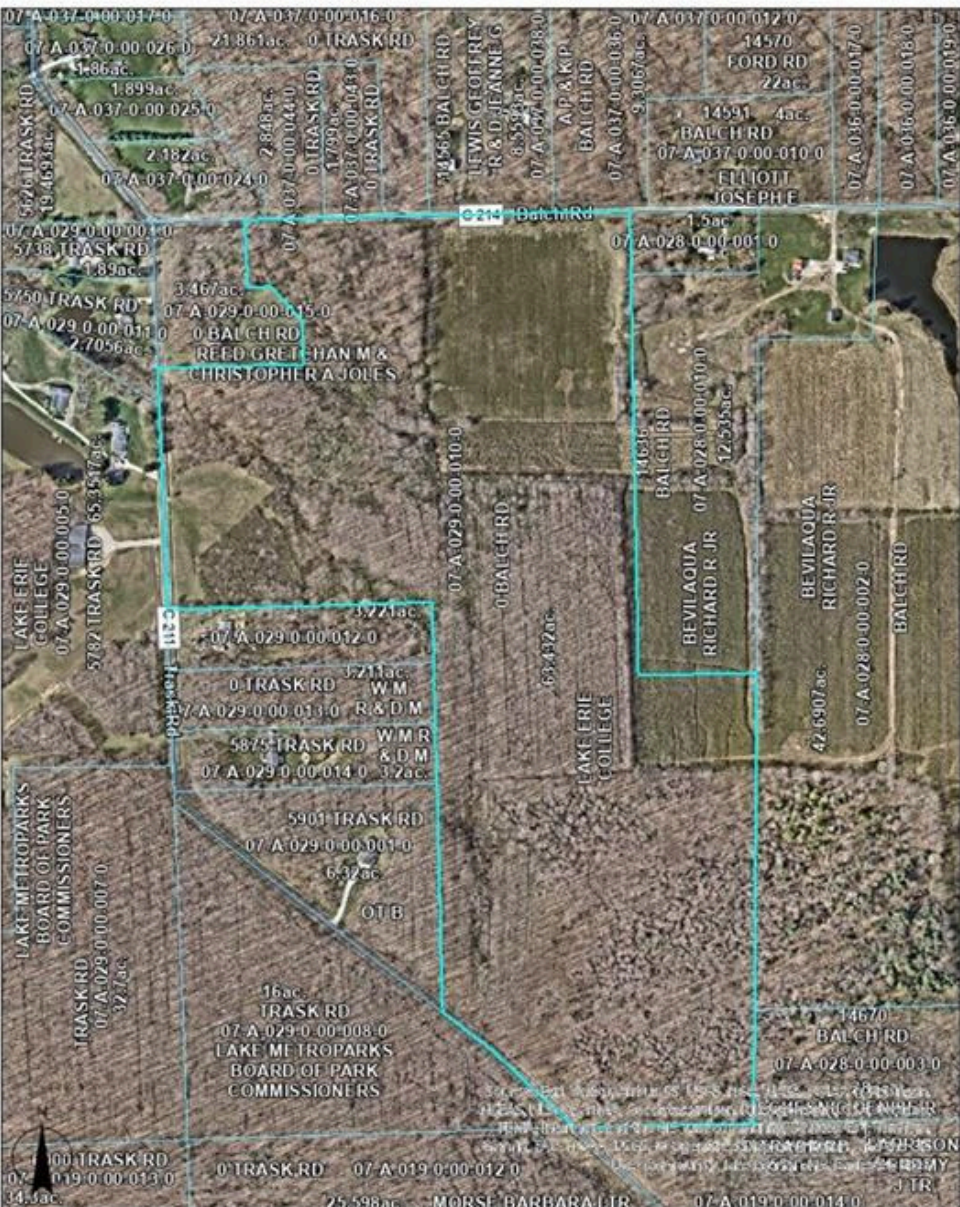

Aerial--0 Balch

Property lines are graphic representations and are **NOT** survey accurate.

Lake County GIS Dept. / Lake County Tax Map Dept., 105 Main Street, Painesville, OH

1 inch = 376.17 ft

Creation Date April 23, 2026