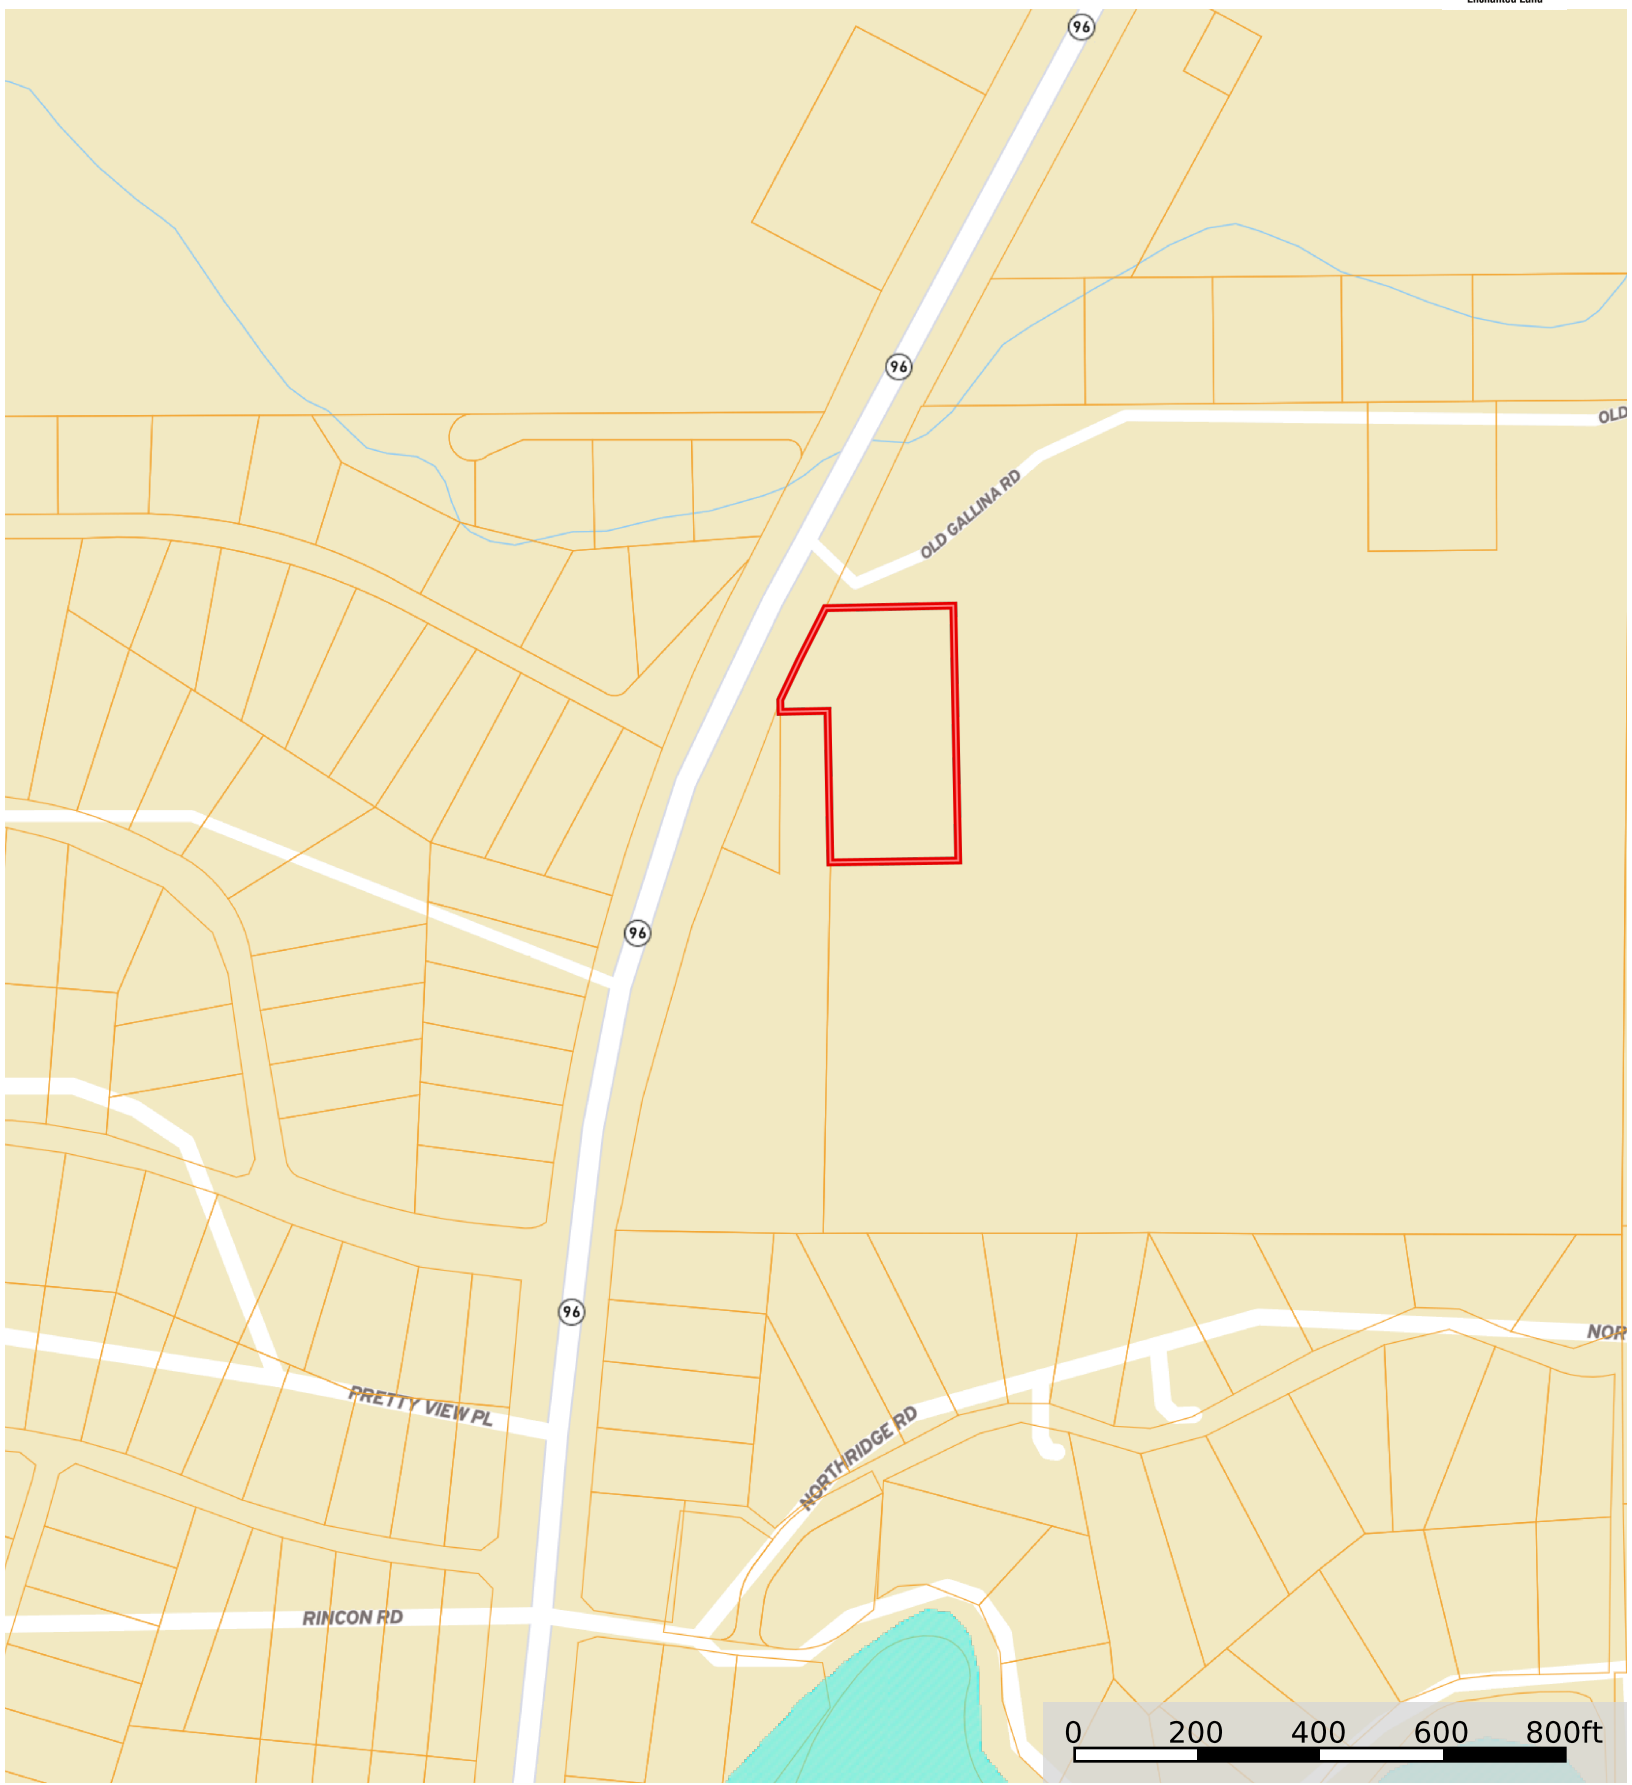

1050 NM 96 Regina Lovelady

New Mexico, AC +/-

- Boundary
- Forest Service
- State Land
- Fish and Wildlife
- National Park
- Other
- BLM
- Local Government
- 100 Year Floodplain
- 500 Year Floodplain
- Floodway
- Special
- Unmapped/ Not Included