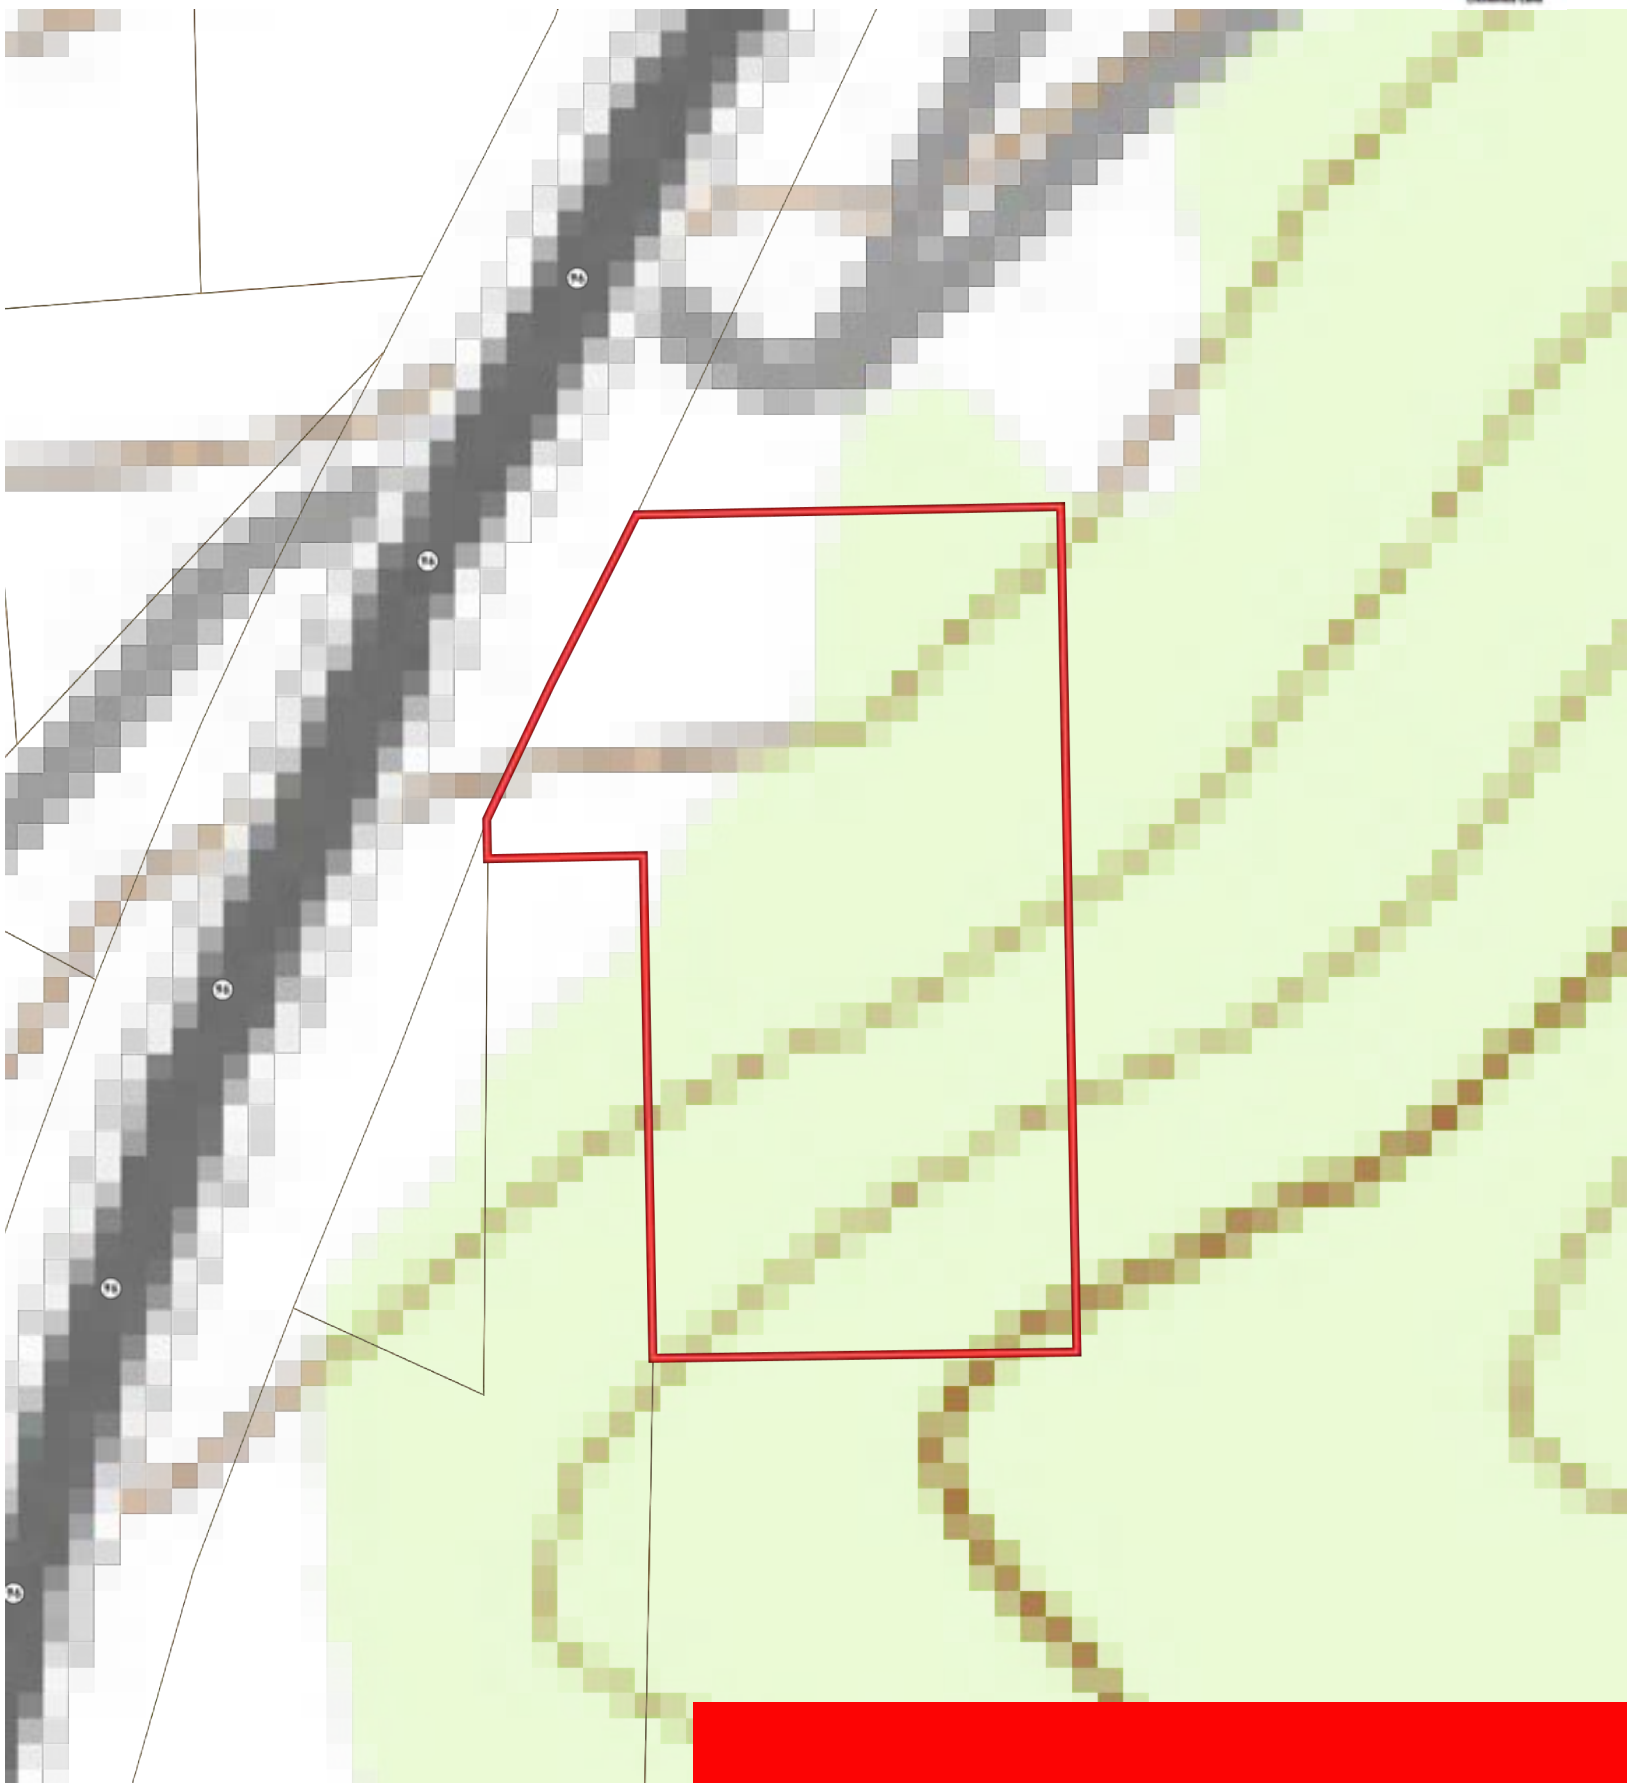

1050 NM 96 Regina Lovelady

New Mexico, AC +/-

- Boundary
- Forest Service
- State Land
- Fish and Wildlife
- National Park
- Other
- BLM
- Local Government
- 100 Year Floodplain
- 500 Year Floodplain
- Floodway
- Special
- Unmapped/ Not Included