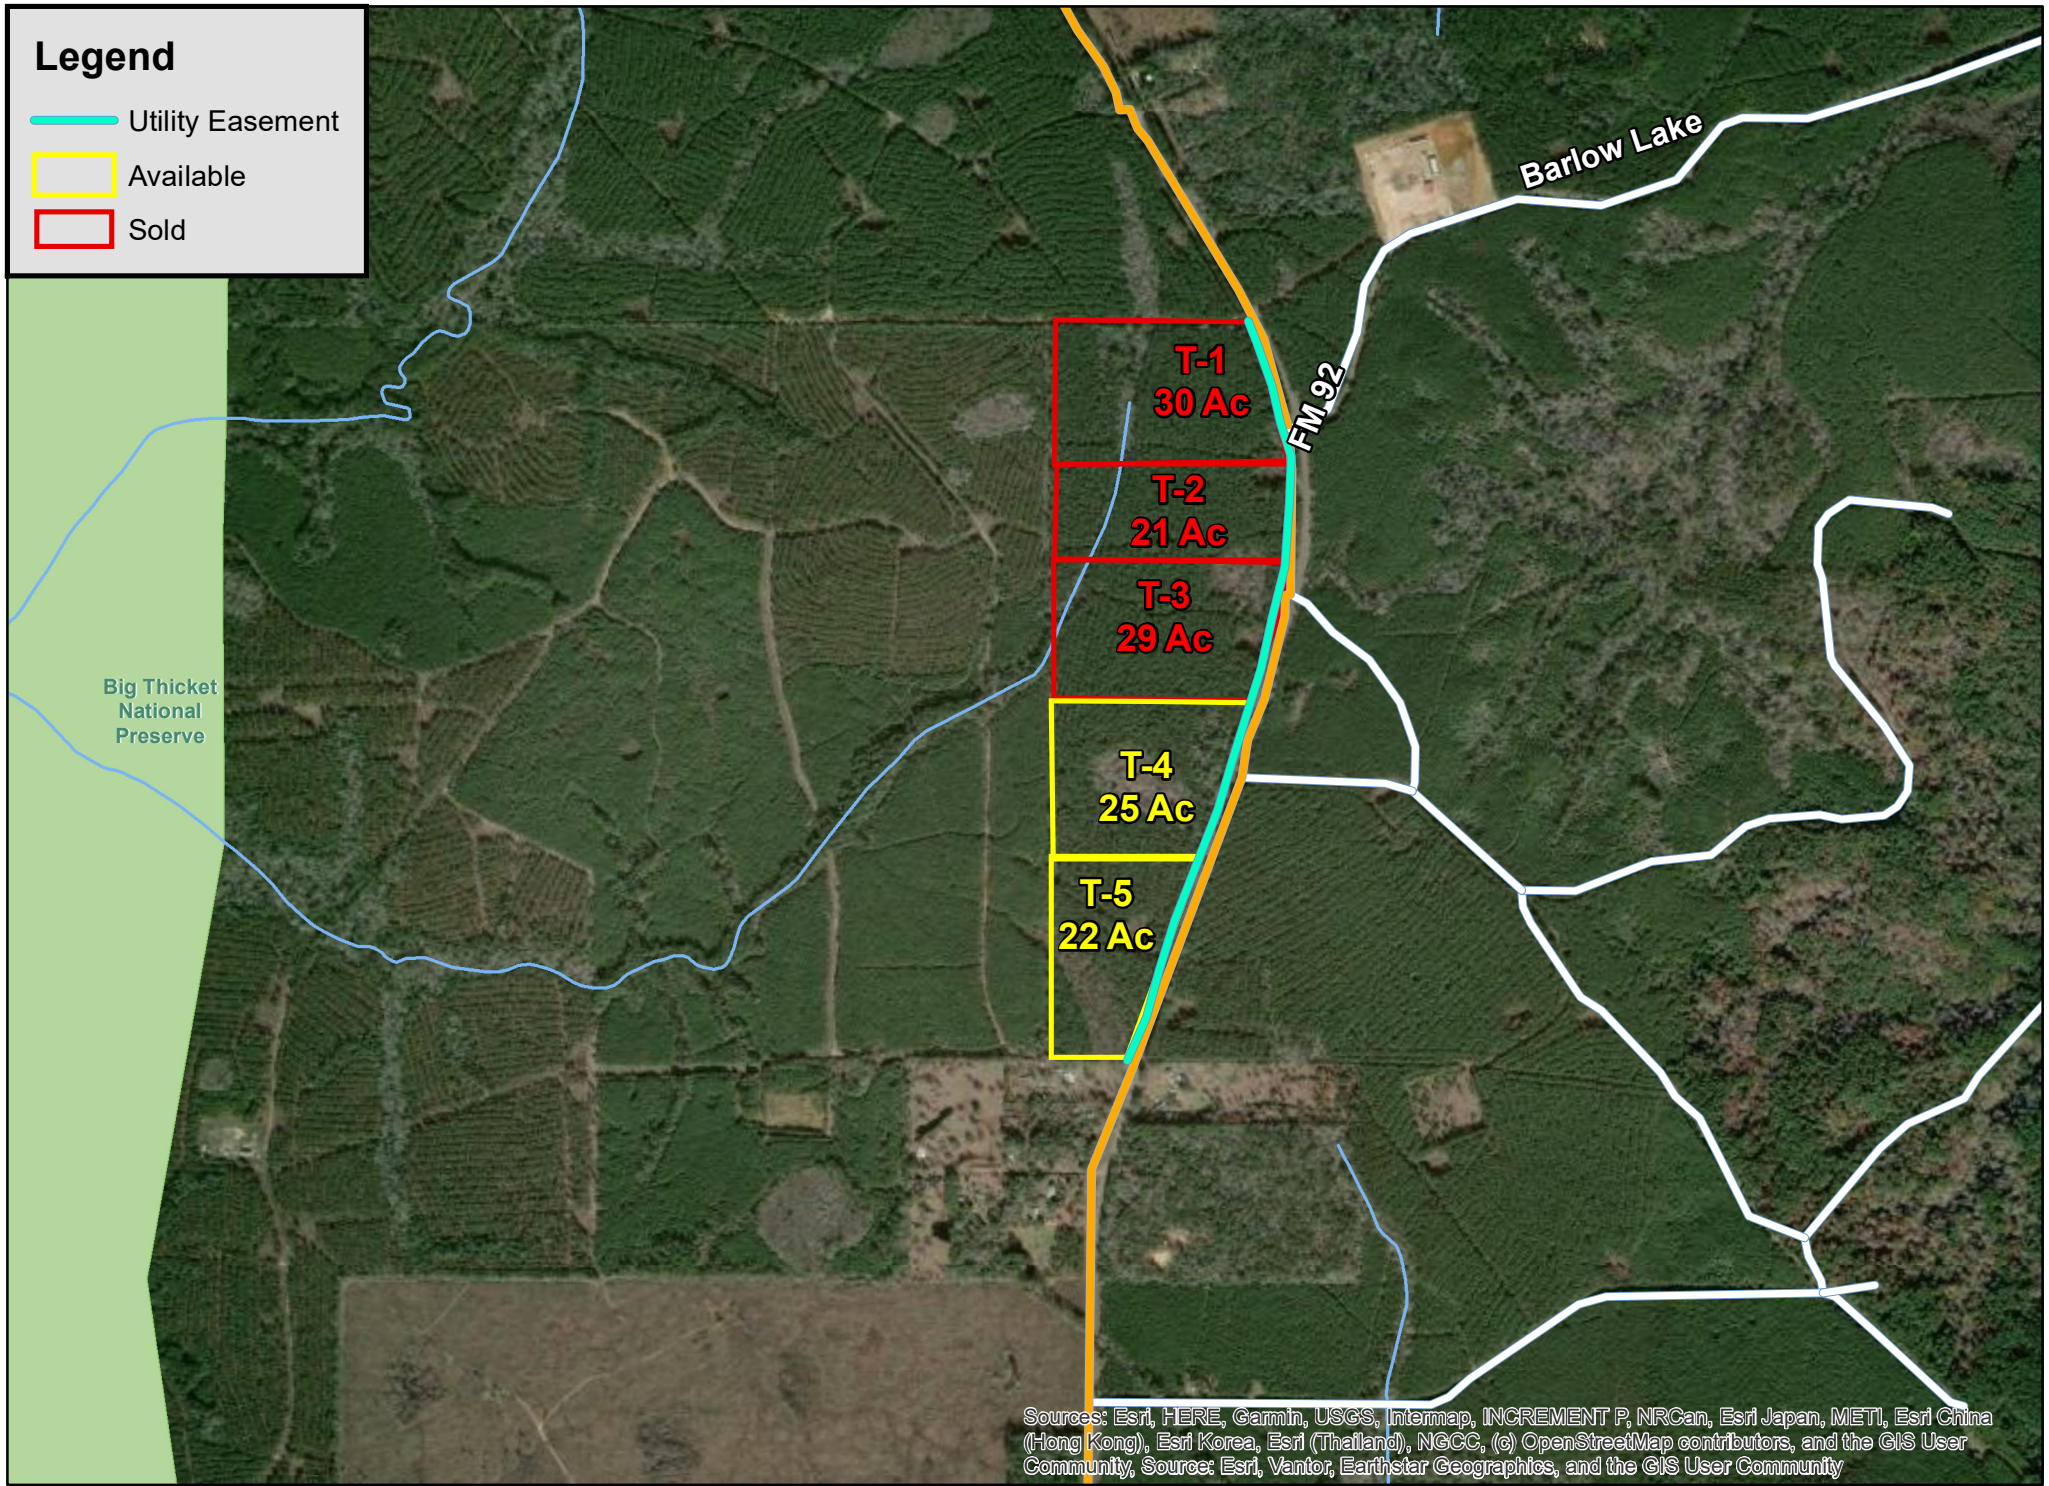

Legend

- Utility Easement
- Available
- Sold

Sources: Esri, HERE, Garmin, USGS, Intermap, INCREMENT P, NRCan, Esri Japan, METI, Esri China (Hong Kong), Esri Korea, Esri (Thailand), NGCC, (c) OpenStreetMap contributors, and the GIS User Community, Source: Esri, Vantor, Earthstar Geographics, and the GIS User Community

Various Tracts | FM 92 | Tyler Co., Texas

287044-045 - For illustration purposes only.