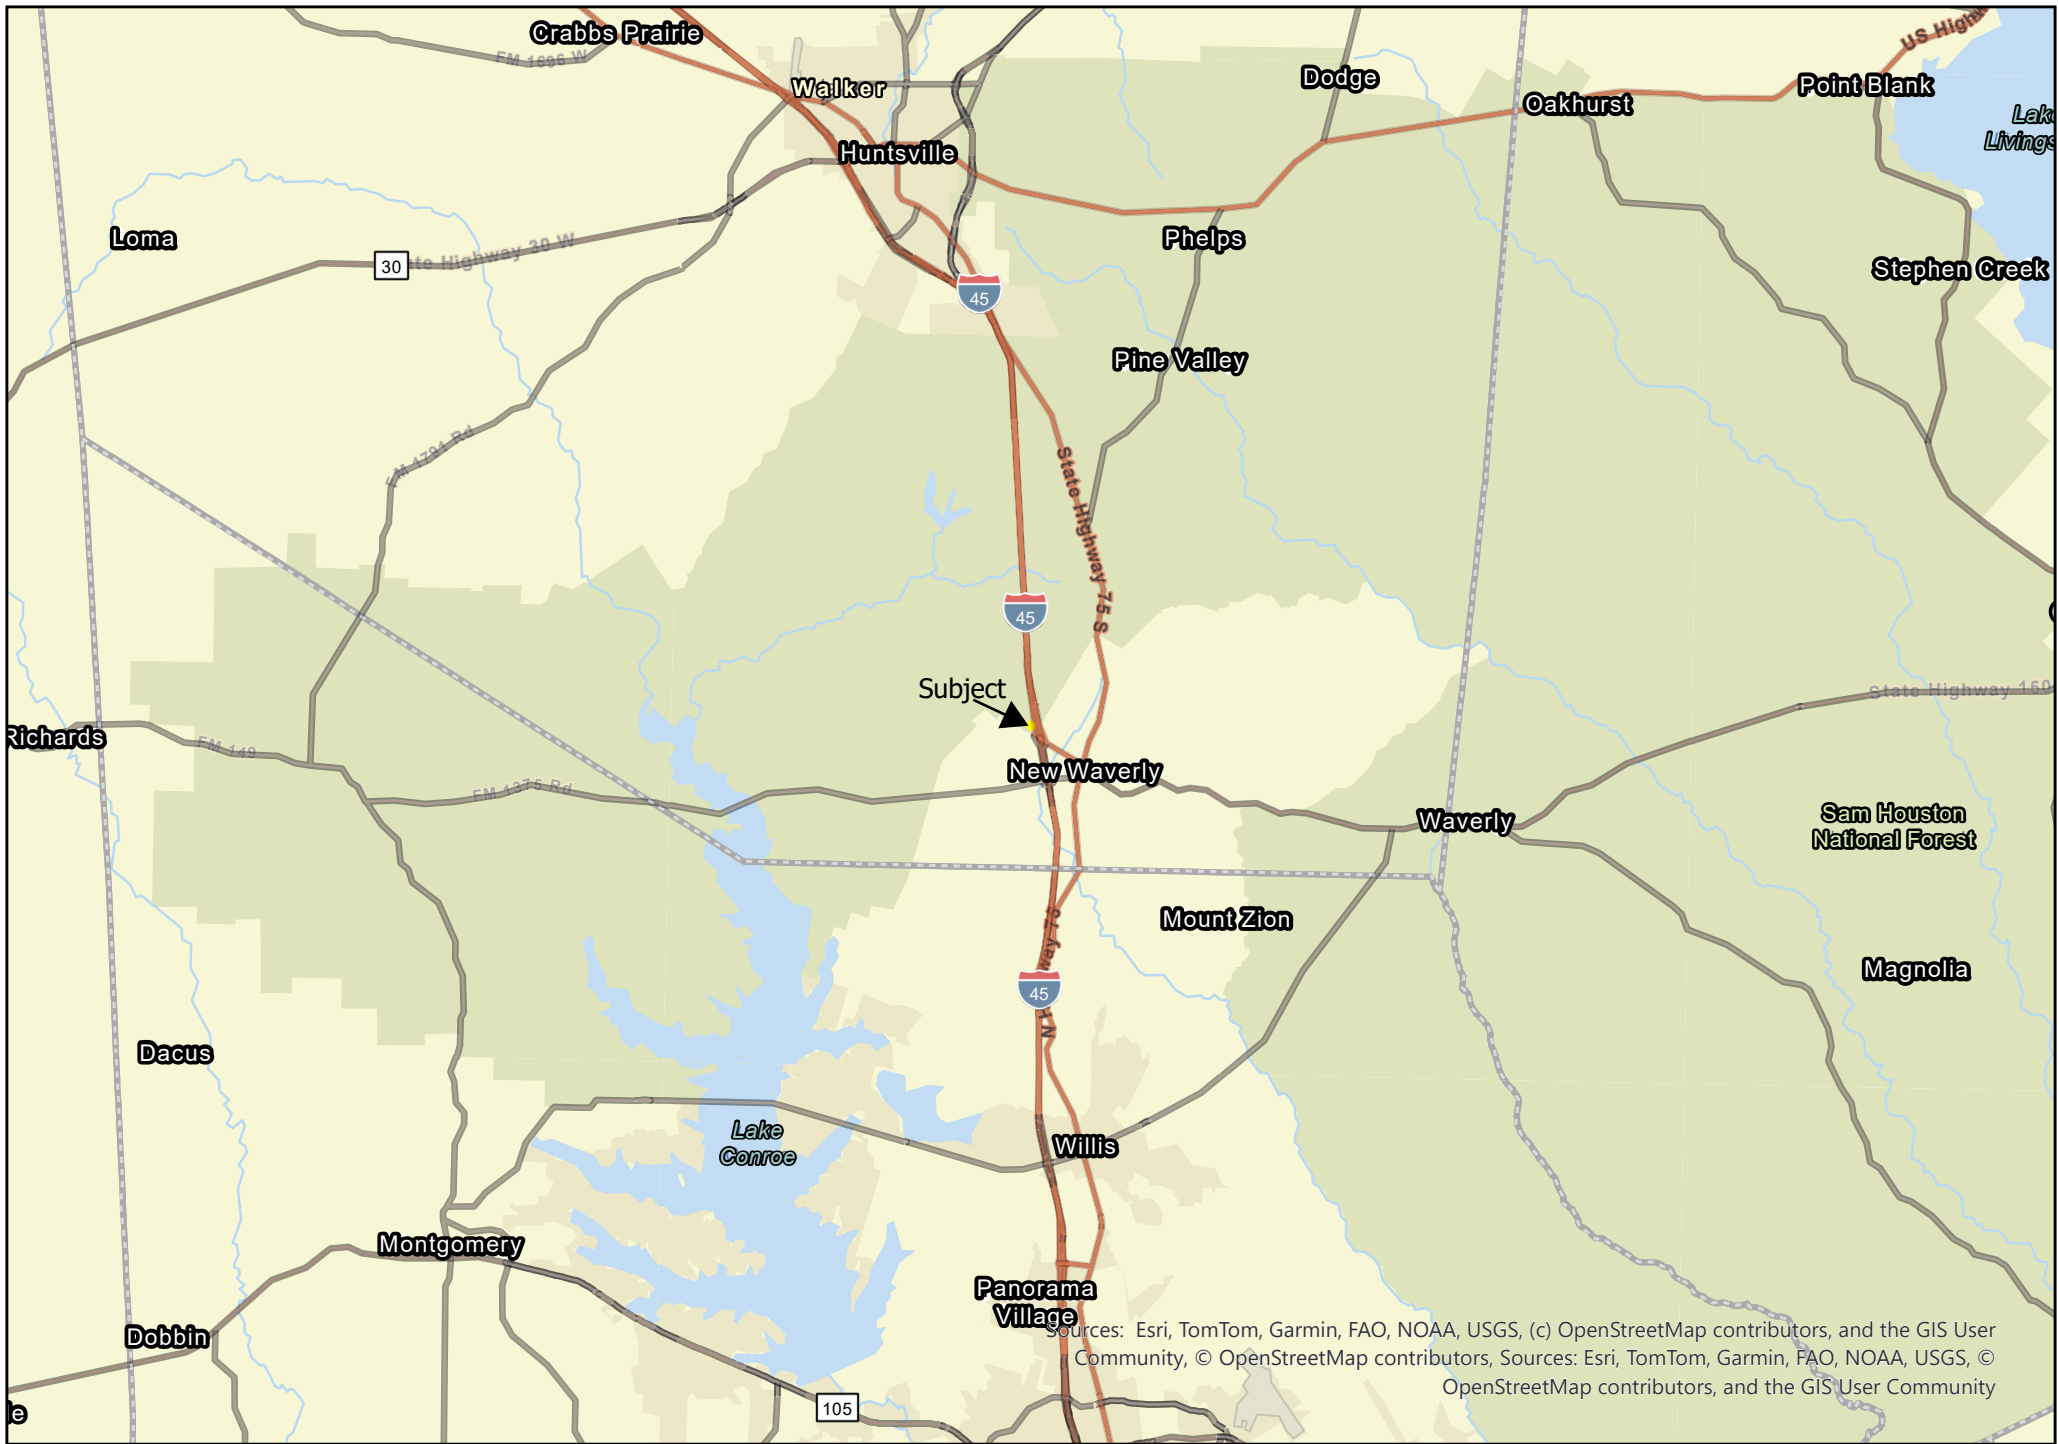

3 Acres | 6479 FM 1374 | Walker County, Texas

For Illustration Purposes Only

Source: Esri, TomTom, Garmin, FAO, NOAA, USGS, (c) OpenStreetMap contributors, and the GIS User Community, © OpenStreetMap contributors, Sources: Esri, TomTom, Garmin, FAO, NOAA, USGS, © OpenStreetMap contributors, and the GIS User Community

0 0.03 0.05 0.1 Miles

3 Acres | 6479 FM 1374 | Walker County, Texas

For Illustration Purposes Only

Sources: Esri, TomTom, Garmin, FAO, NOAA, USGS, (c) OpenStreetMap contributors, and the GIS User Community, © OpenStreetMap contributors, Sources: Esri, TomTom, Garmin, FAO, NOAA, USGS, © OpenStreetMap contributors, and the GIS User Community