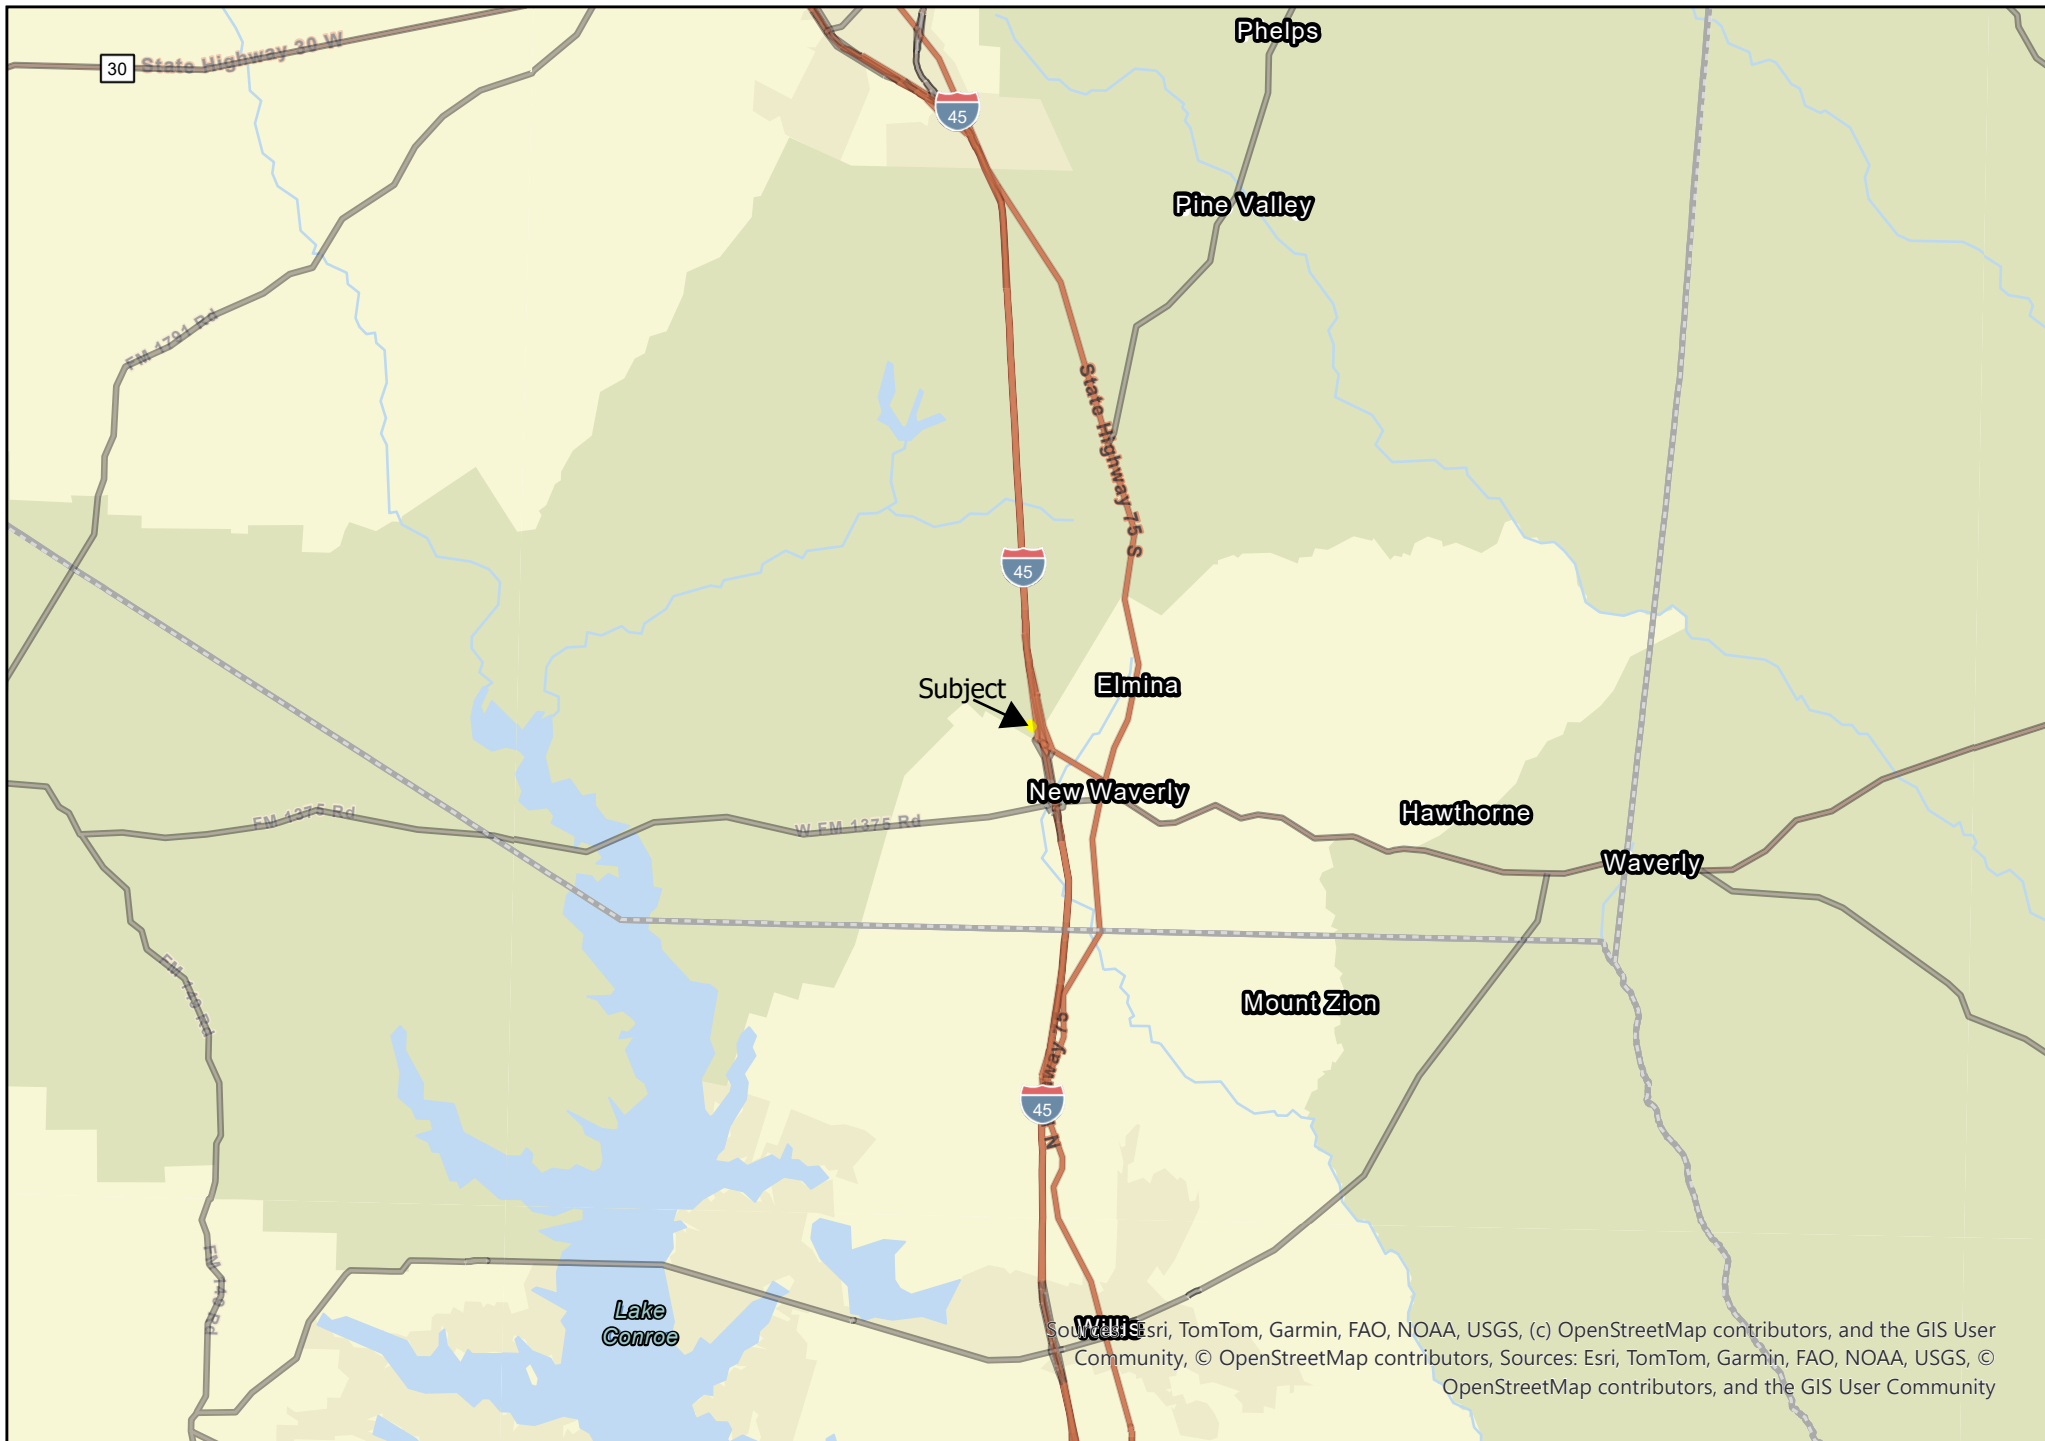

3 Acres | 6479 FM 1374 | Walker County, Texas

For Illustration Purposes Only

Source: Esri, TomTom, Garmin, FAO, NOAA, USGS, (c) OpenStreetMap contributors, and the GIS User Community, © OpenStreetMap contributors, Sources: Esri, TomTom, Garmin, FAO, NOAA, USGS, © OpenStreetMap contributors, and the GIS User Community

0 0.03 0.05 0.1 Miles

3 Acres | 6479 FM 1374 | Walker County, Texas

For Illustration Purposes Only

Sources: Esri, TomTom, Garmin, FAO, NOAA, USGS, (c) OpenStreetMap contributors, and the GIS User Community, © OpenStreetMap contributors, Sources: Esri, TomTom, Garmin, FAO, NOAA, USGS, © OpenStreetMap contributors, and the GIS User Community

3 Acres | 6479 FM 1374 | Walker County, Texas

For Illustration Purposes Only