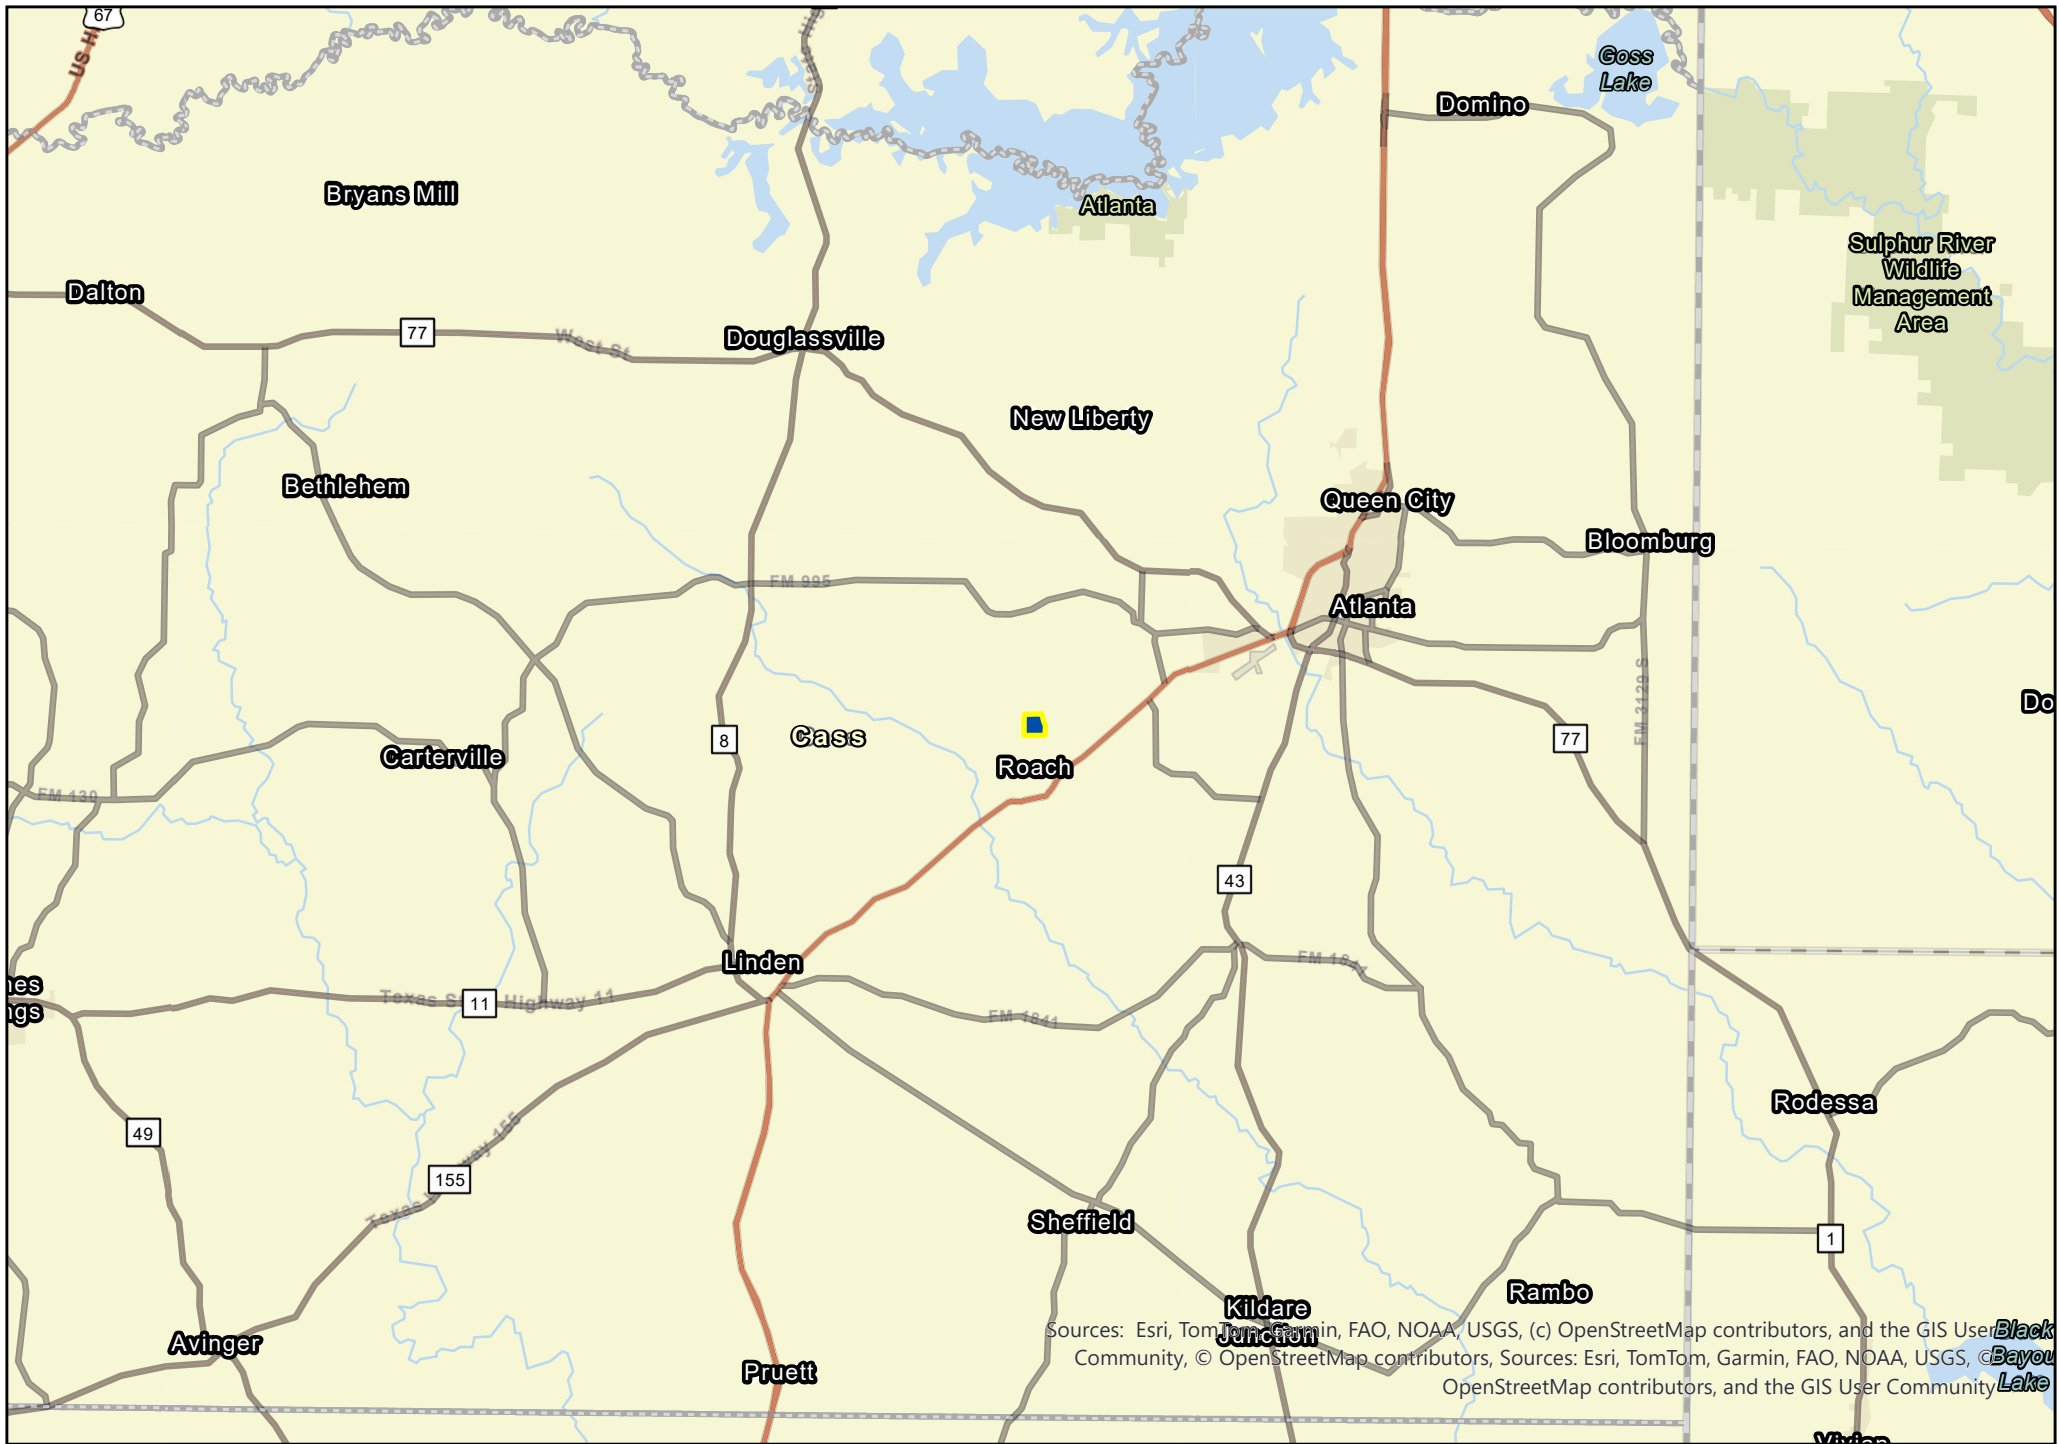

114 Acres | County Road 1115 | Cass County, Texas

For Illustration Purposes Only

Sources: Esri, TomTom, Garmin, FAO, NOAA, USGS, (c) OpenStreetMap contributors, and the GIS User Community, © OpenStreetMap contributors, Sources: Esri, TomTom, Garmin, FAO, NOAA, USGS, © OpenStreetMap contributors, and the GIS User Community

114 Acres | County Road 1115 | Cass County, Texas

For Illustration Purposes Only