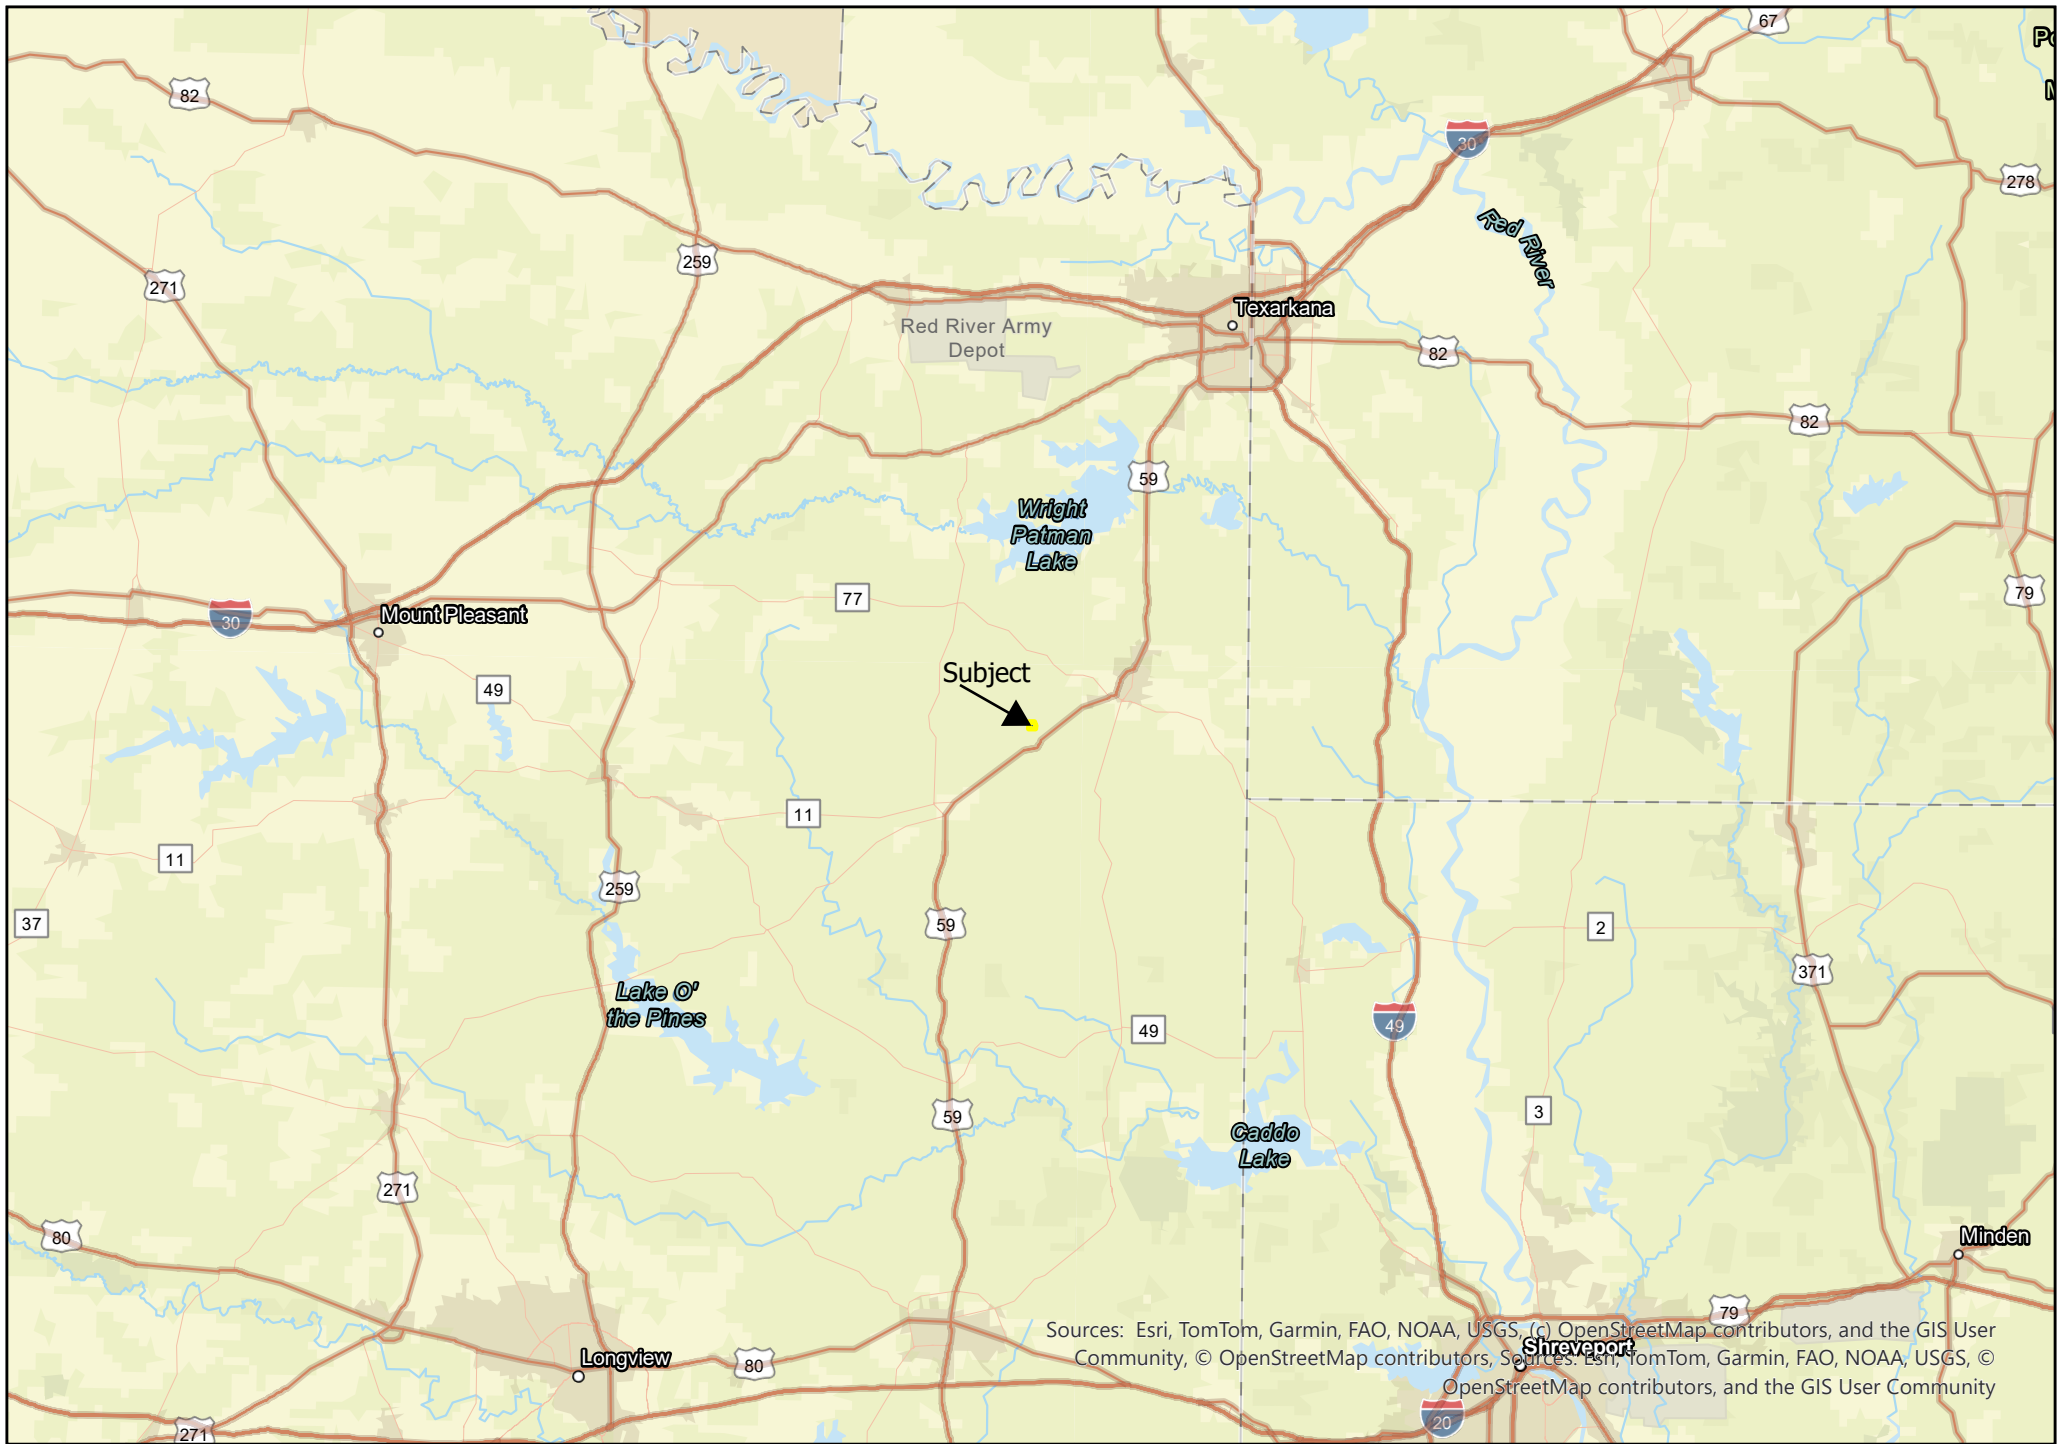

114 Acres | County Road 1115 | Cass County, Texas

For Illustration Purposes Only

Sources: Esri, TomTom, Garmin, FAO, NOAA, USGS, (c) OpenStreetMap contributors, and the GIS User Community, © OpenStreetMap contributors, Sources: Esri, TomTom, Garmin, FAO, NOAA, USGS, © OpenStreetMap contributors, and the GIS User Community