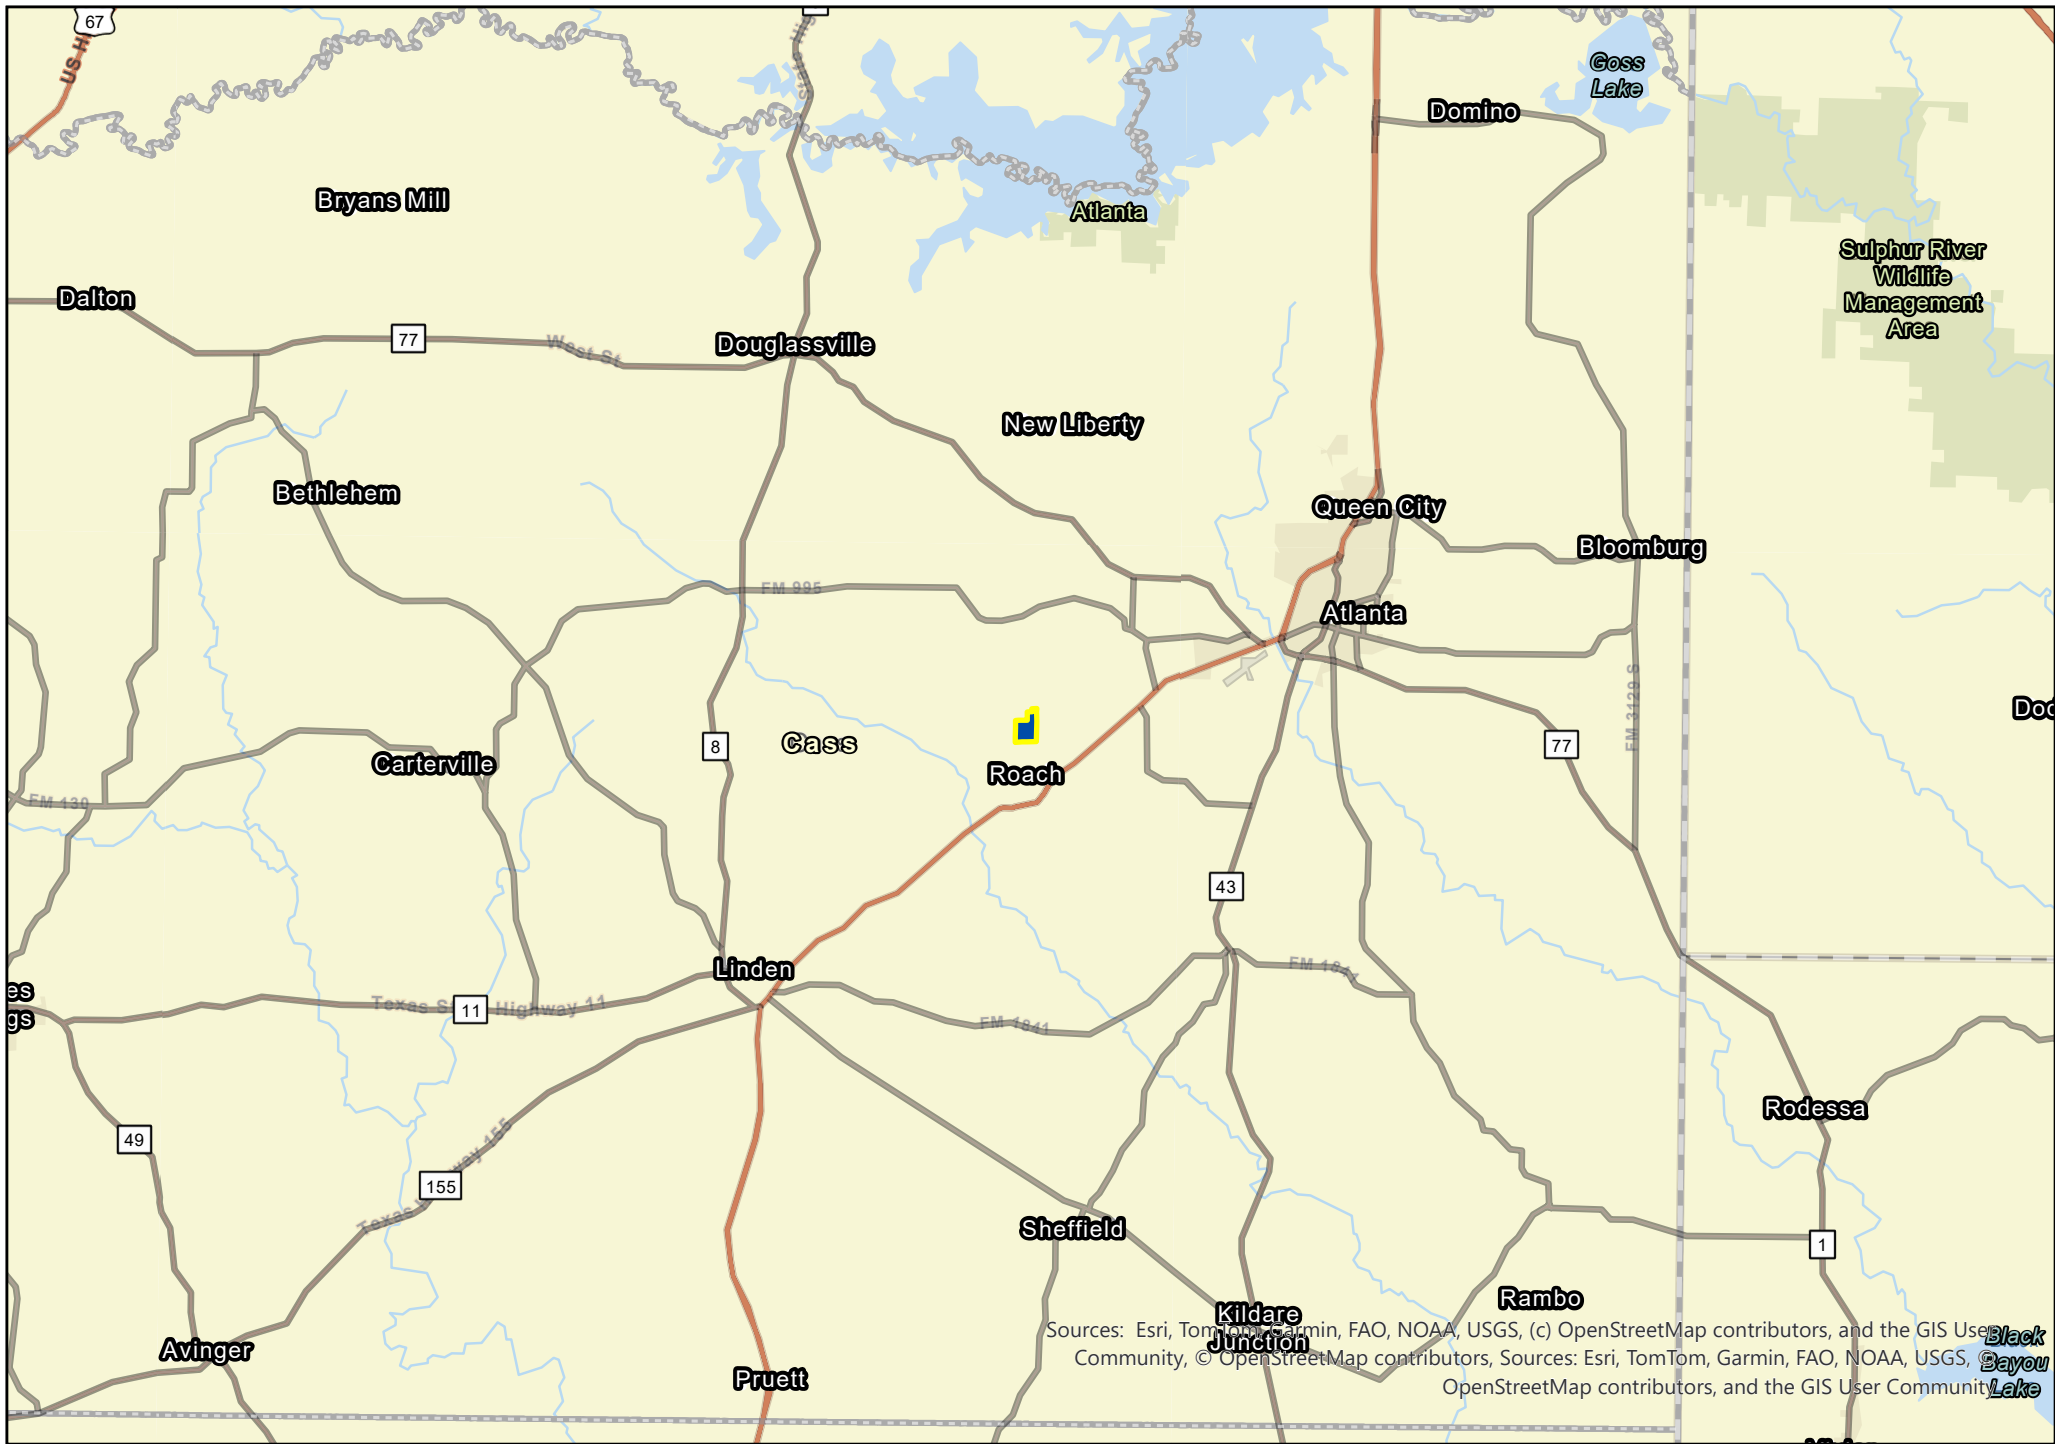

144 Acres | County Road 1115 | Cass County, Texas

For Illustration Purposes Only

Sources: Esri, TomTom, Garmin, FAO, NOAA, USGS, (c) OpenStreetMap contributors, and the GIS User Community, © OpenStreetMap contributors, Sources: Esri, TomTom, Garmin, FAO, NOAA, USGS, OpenStreetMap contributors, and the GIS User Community

144 Acres | County Road 1115 | Cass County, Texas

For Illustration Purposes Only

Sources: Esri, TomTom, Garmin, FAO, NOAA, USGS, (c) OpenStreetMap contributors, and the GIS User Community, © OpenStreetMap contributors, Sources: Esri, TomTom, Garmin, FAO, NOAA, USGS, © OpenStreetMap contributors, and the GIS User Community

144 Acres | County Road 1115 | Cass County, Texas

For Illustration Purposes Only