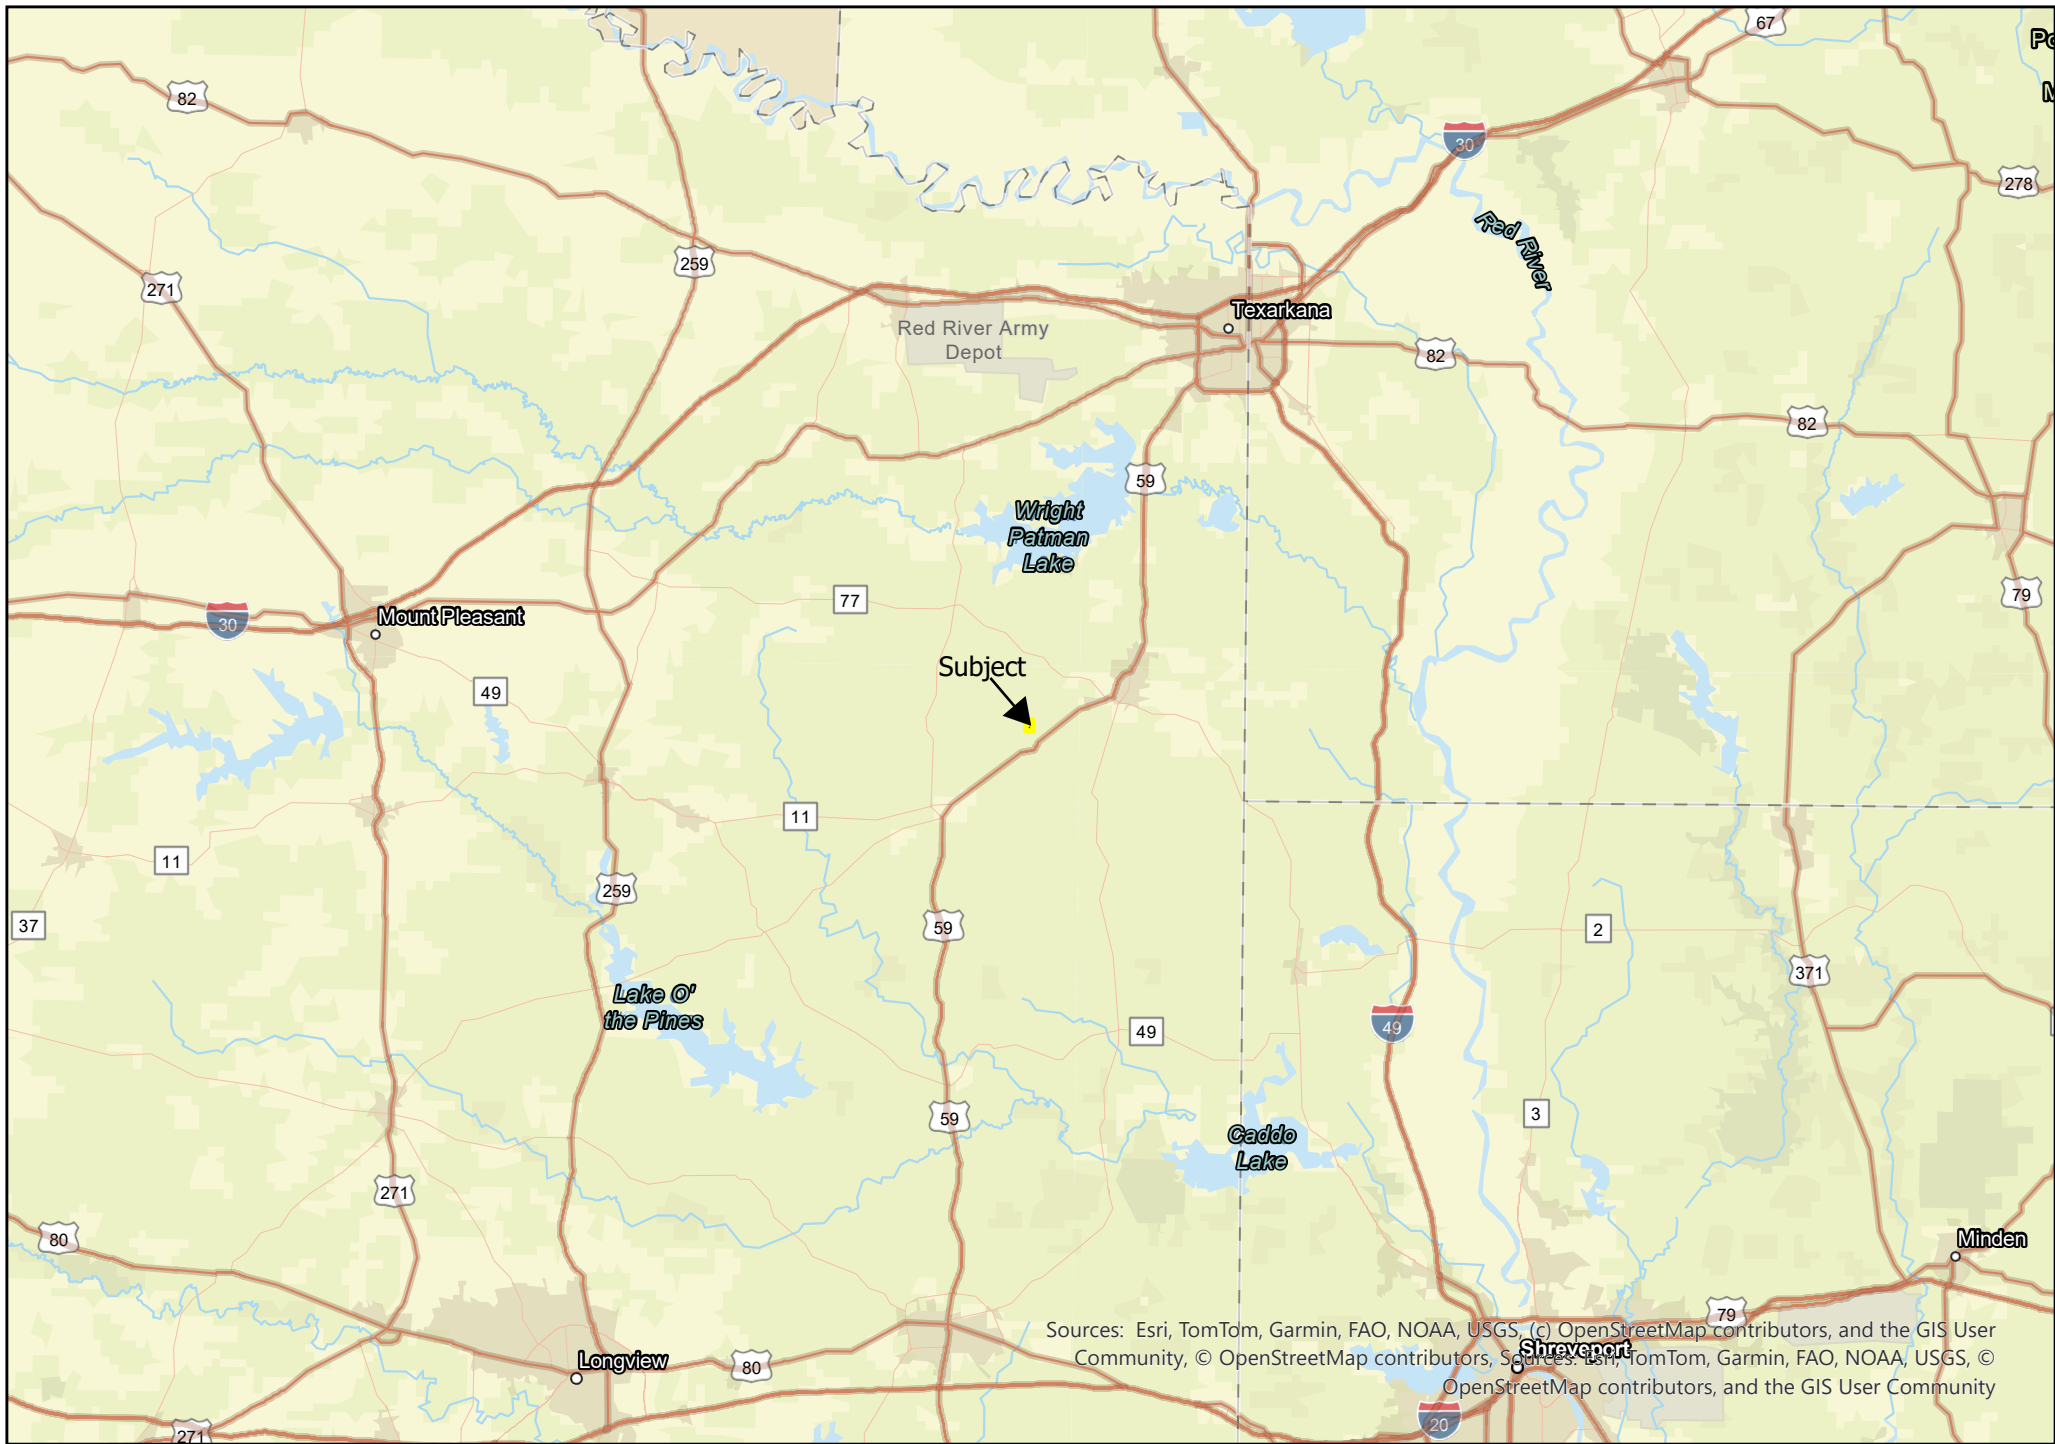

Sources: Esri, TomTom, Garmin, FAO, NOAA, USGS, (c) OpenStreetMap contributors, and the GIS User Community, © OpenStreetMap contributors, Sources: Esri, TomTom, Garmin, FAO, NOAA, USGS, © OpenStreetMap contributors, and the GIS User Community