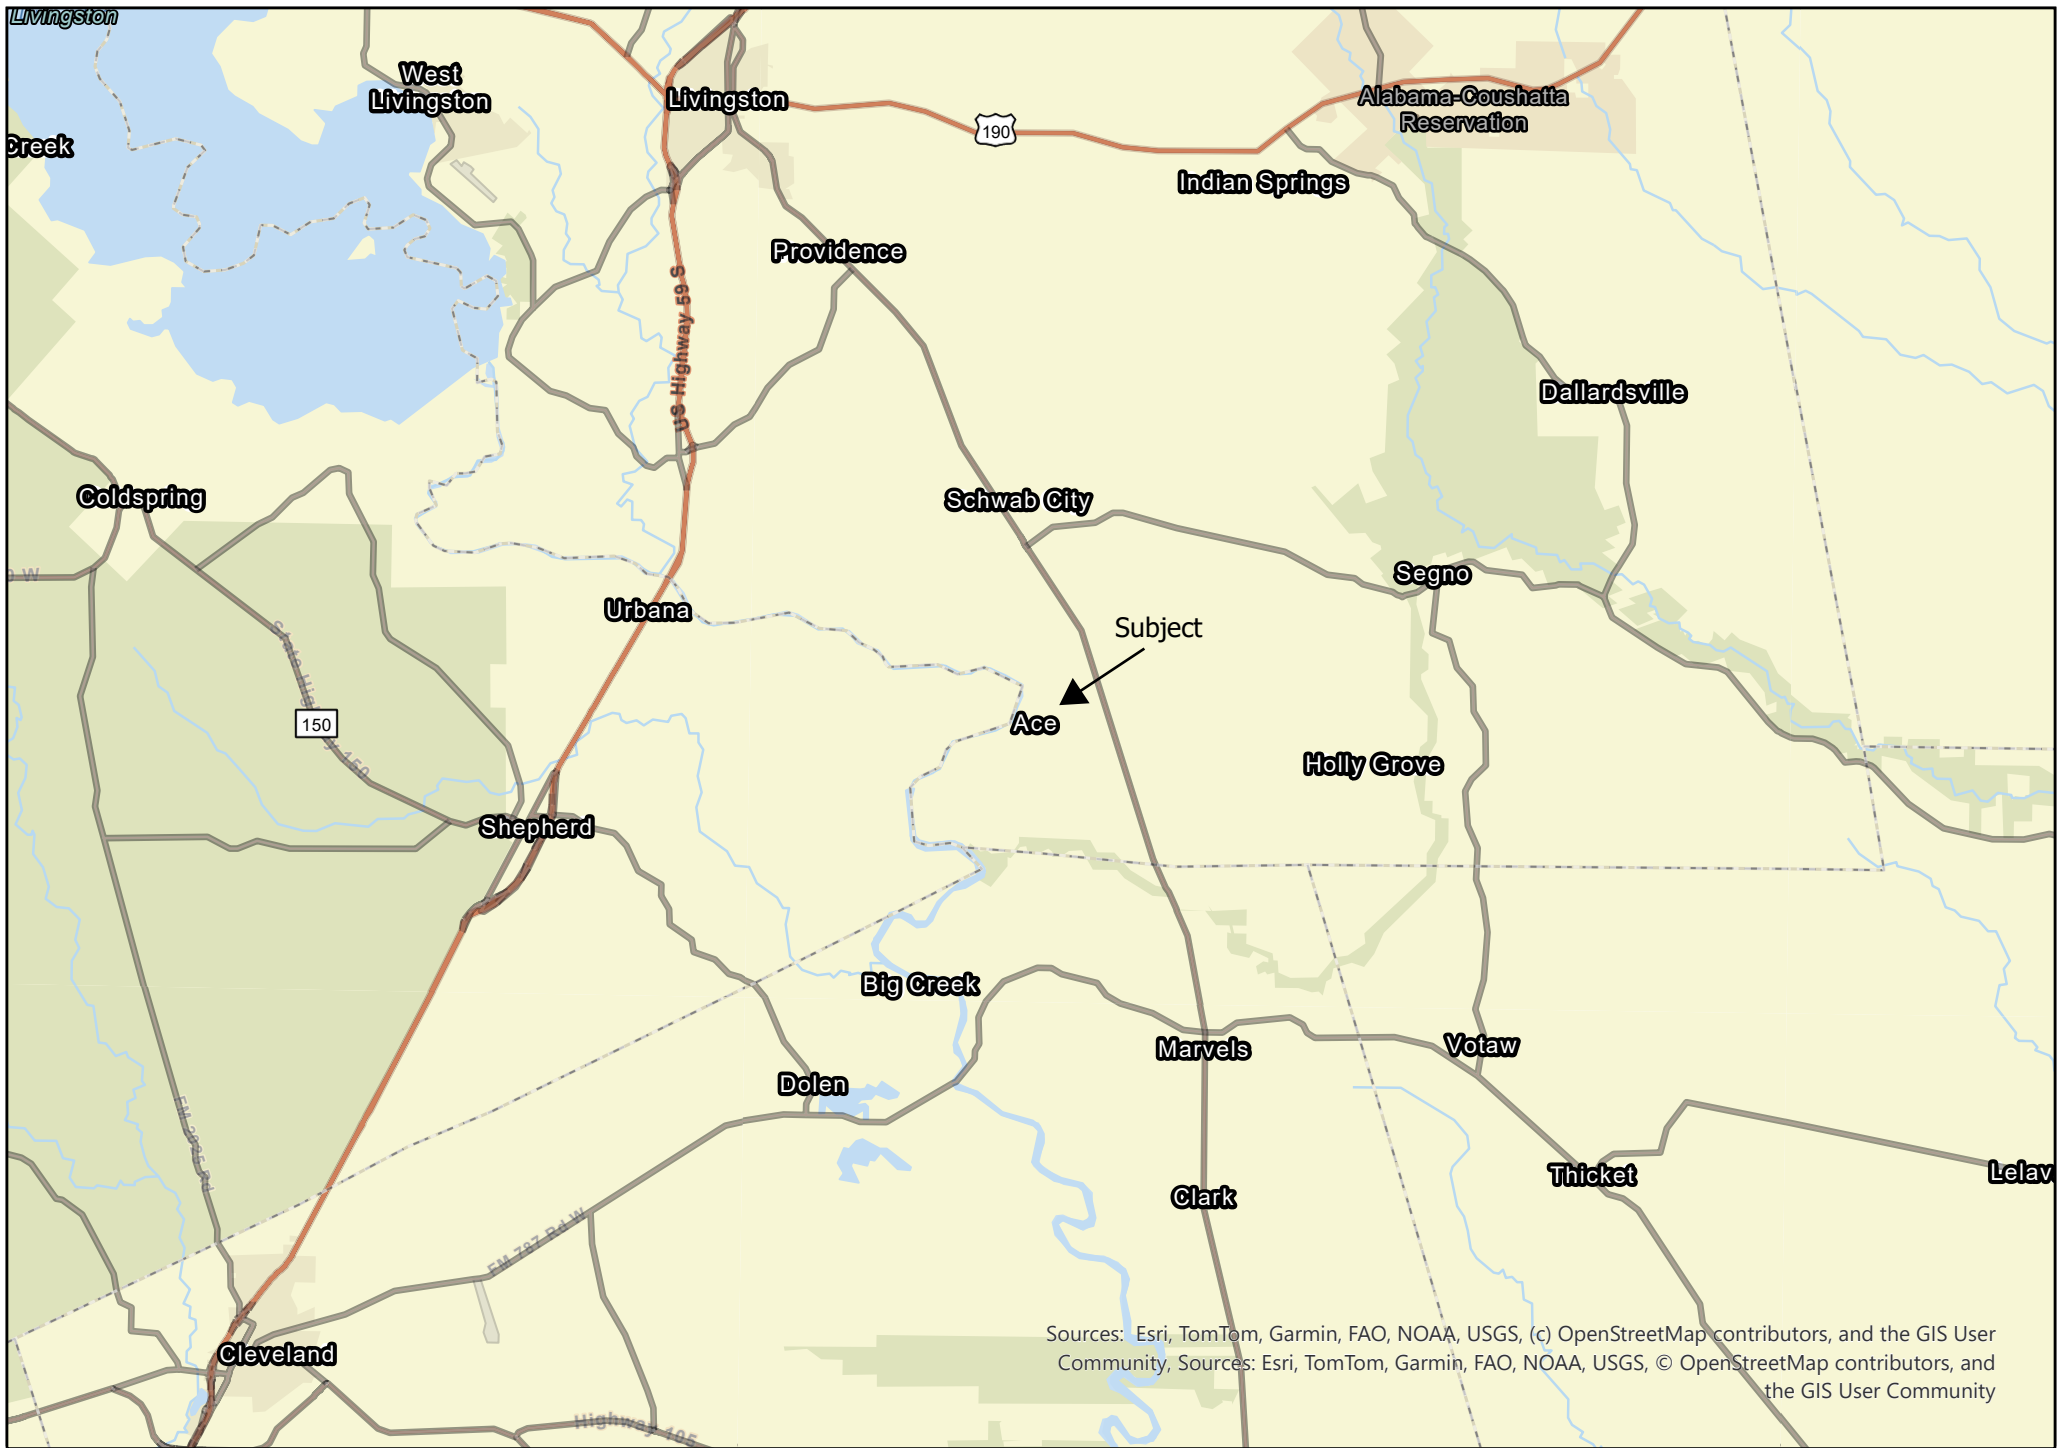

Sources: Esri, TomTom, Garmin, FAO, NOAA, USGS, (c) OpenStreetMap contributors, and the GIS User Community, Sources: Esri, TomTom, Garmin, FAO, NOAA, USGS, © OpenStreetMap contributors, and the GIS User Community

**Big Thicket
Lake Estates**

6 Acres | FM 2610/Taylor Lake Road | Polk County, Texas

For Illustration Purposes Only

Sources: Esri, TomTom, Garmin, FAO, NOAA, USGS, (c) OpenStreetMap contributors, and the GIS User Community, Sources: Esri, TomTom, Garmin, FAO, NOAA, USGS, © OpenStreetMap contributors, and the GIS User Community

6 Acres | FM 2610/Taylor Lake Road | Polk County, Texas

For Illustration Purposes Only

Sources: Esri, TomTom, Garmin, FAO, NOAA, USGS, (c) OpenStreetMap contributors, and the GIS User Community, Sources: Esri, TomTom, Garmin, FAO, NOAA, USGS, © OpenStreetMap contributors, and the GIS User Community

6 Acres | FM 2610/Taylor Lake Road | Polk County, Texas

For Illustration Purposes Only