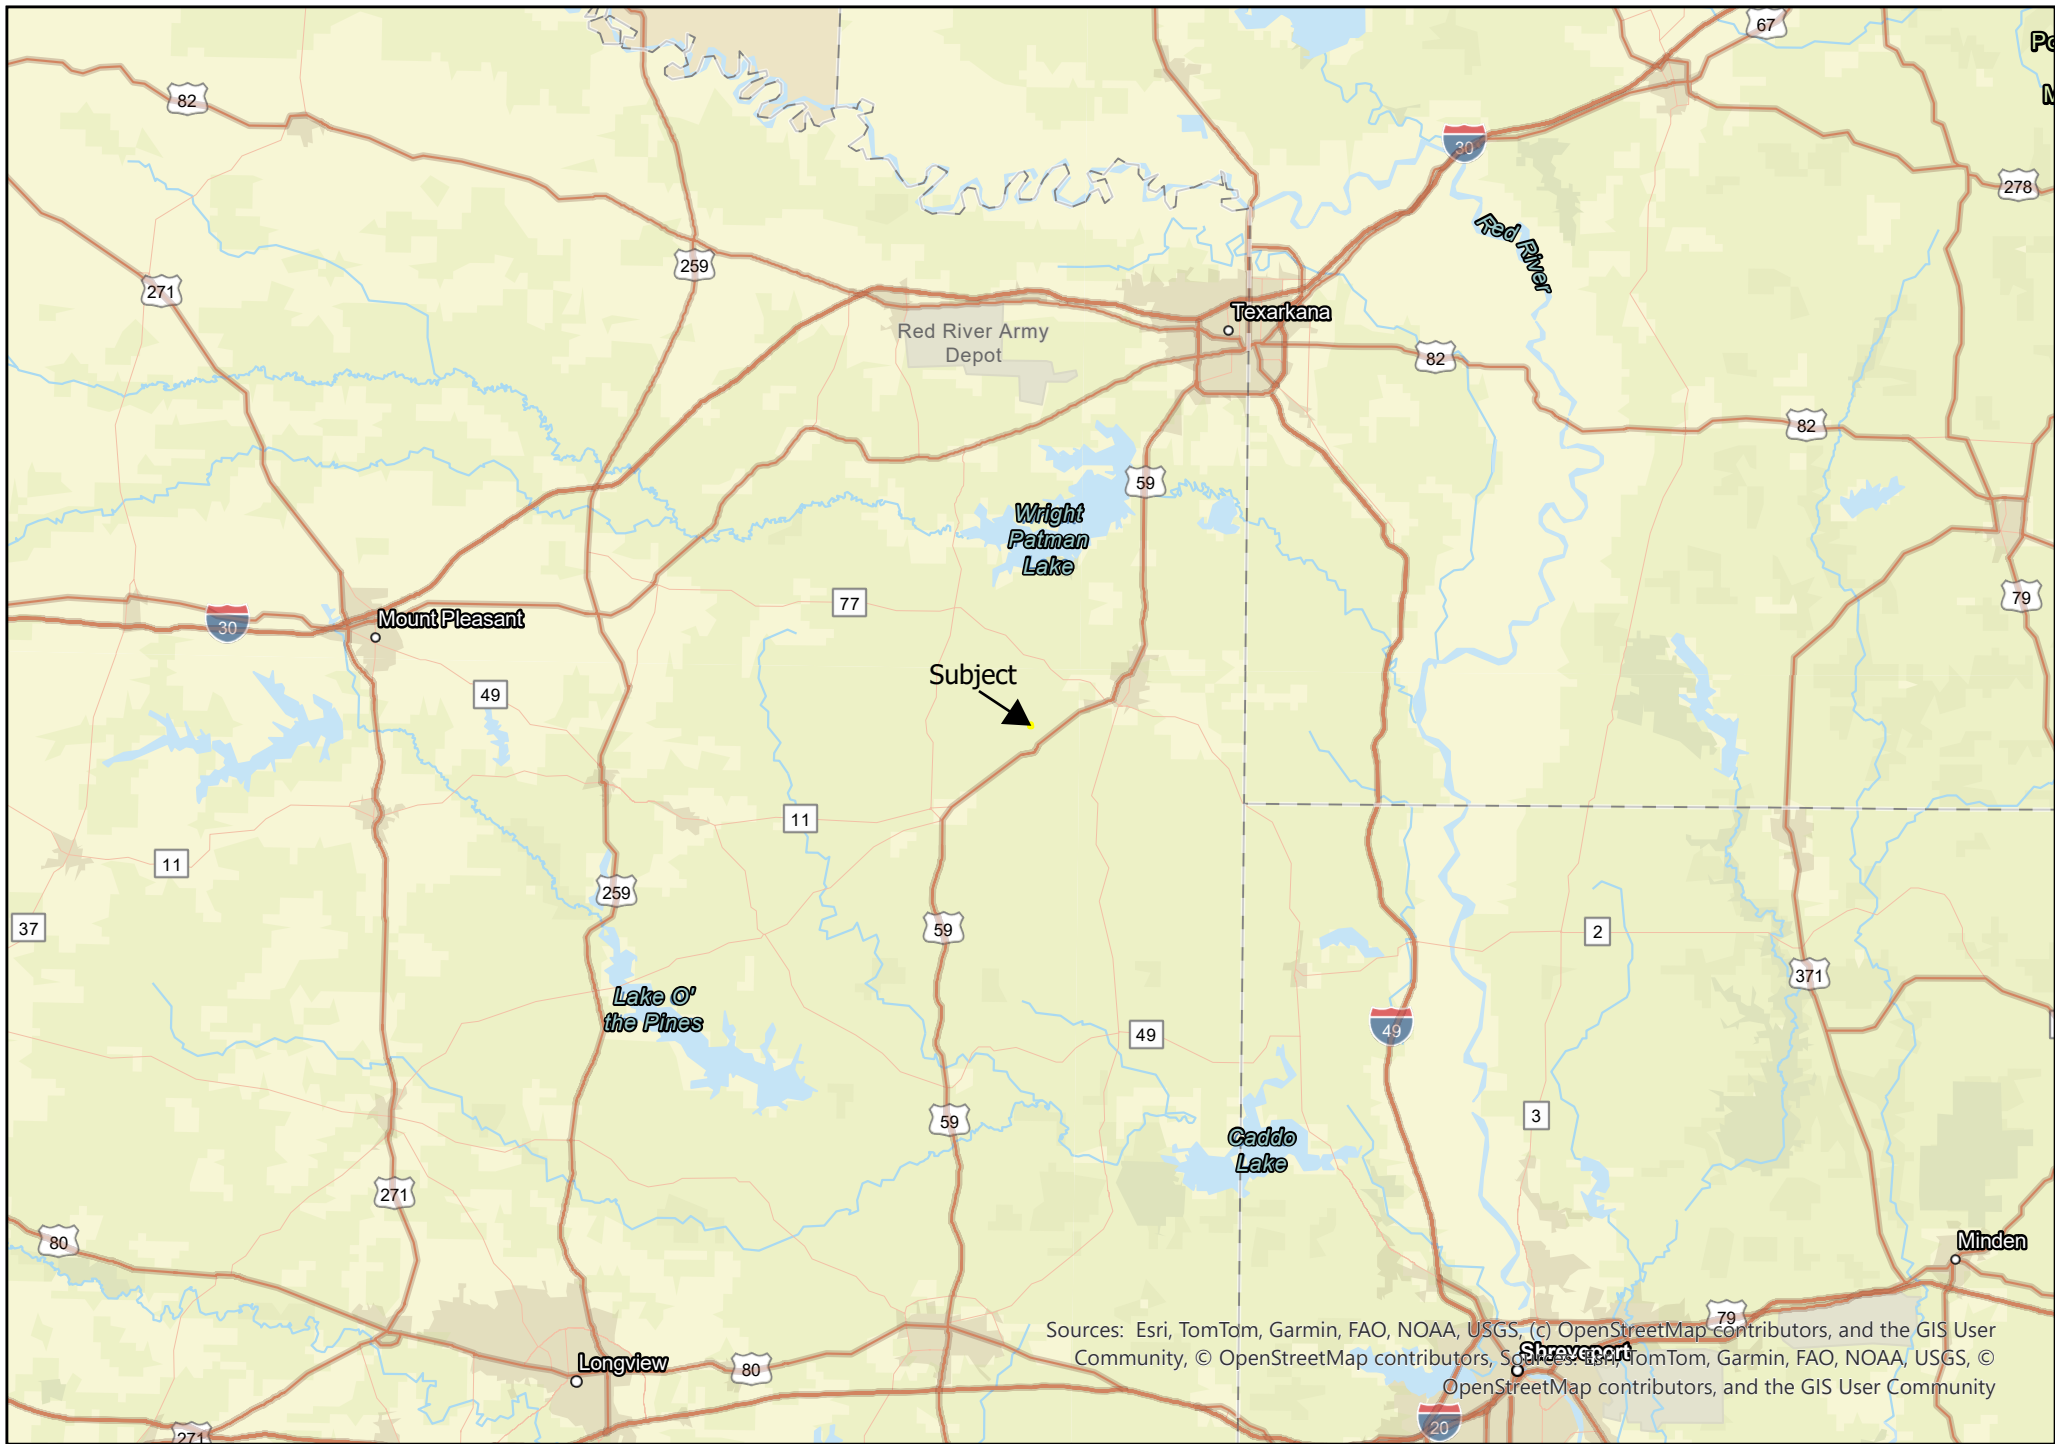

12 Acres | County Road 1115 | Cass County, Texas

For Illustration Purposes Only

12 Acres | County Road 1115 | Cass County, Texas

For Illustration Purposes Only

Sources: Esri, TomTom, Garmin, FAO, NOAA, USGS, (c) OpenStreetMap contributors, and the GIS User Community, © OpenStreetMap contributors, Sources: Esri, TomTom, Garmin, FAO, NOAA, USGS, (c) OpenStreetMap contributors, and the GIS User Community