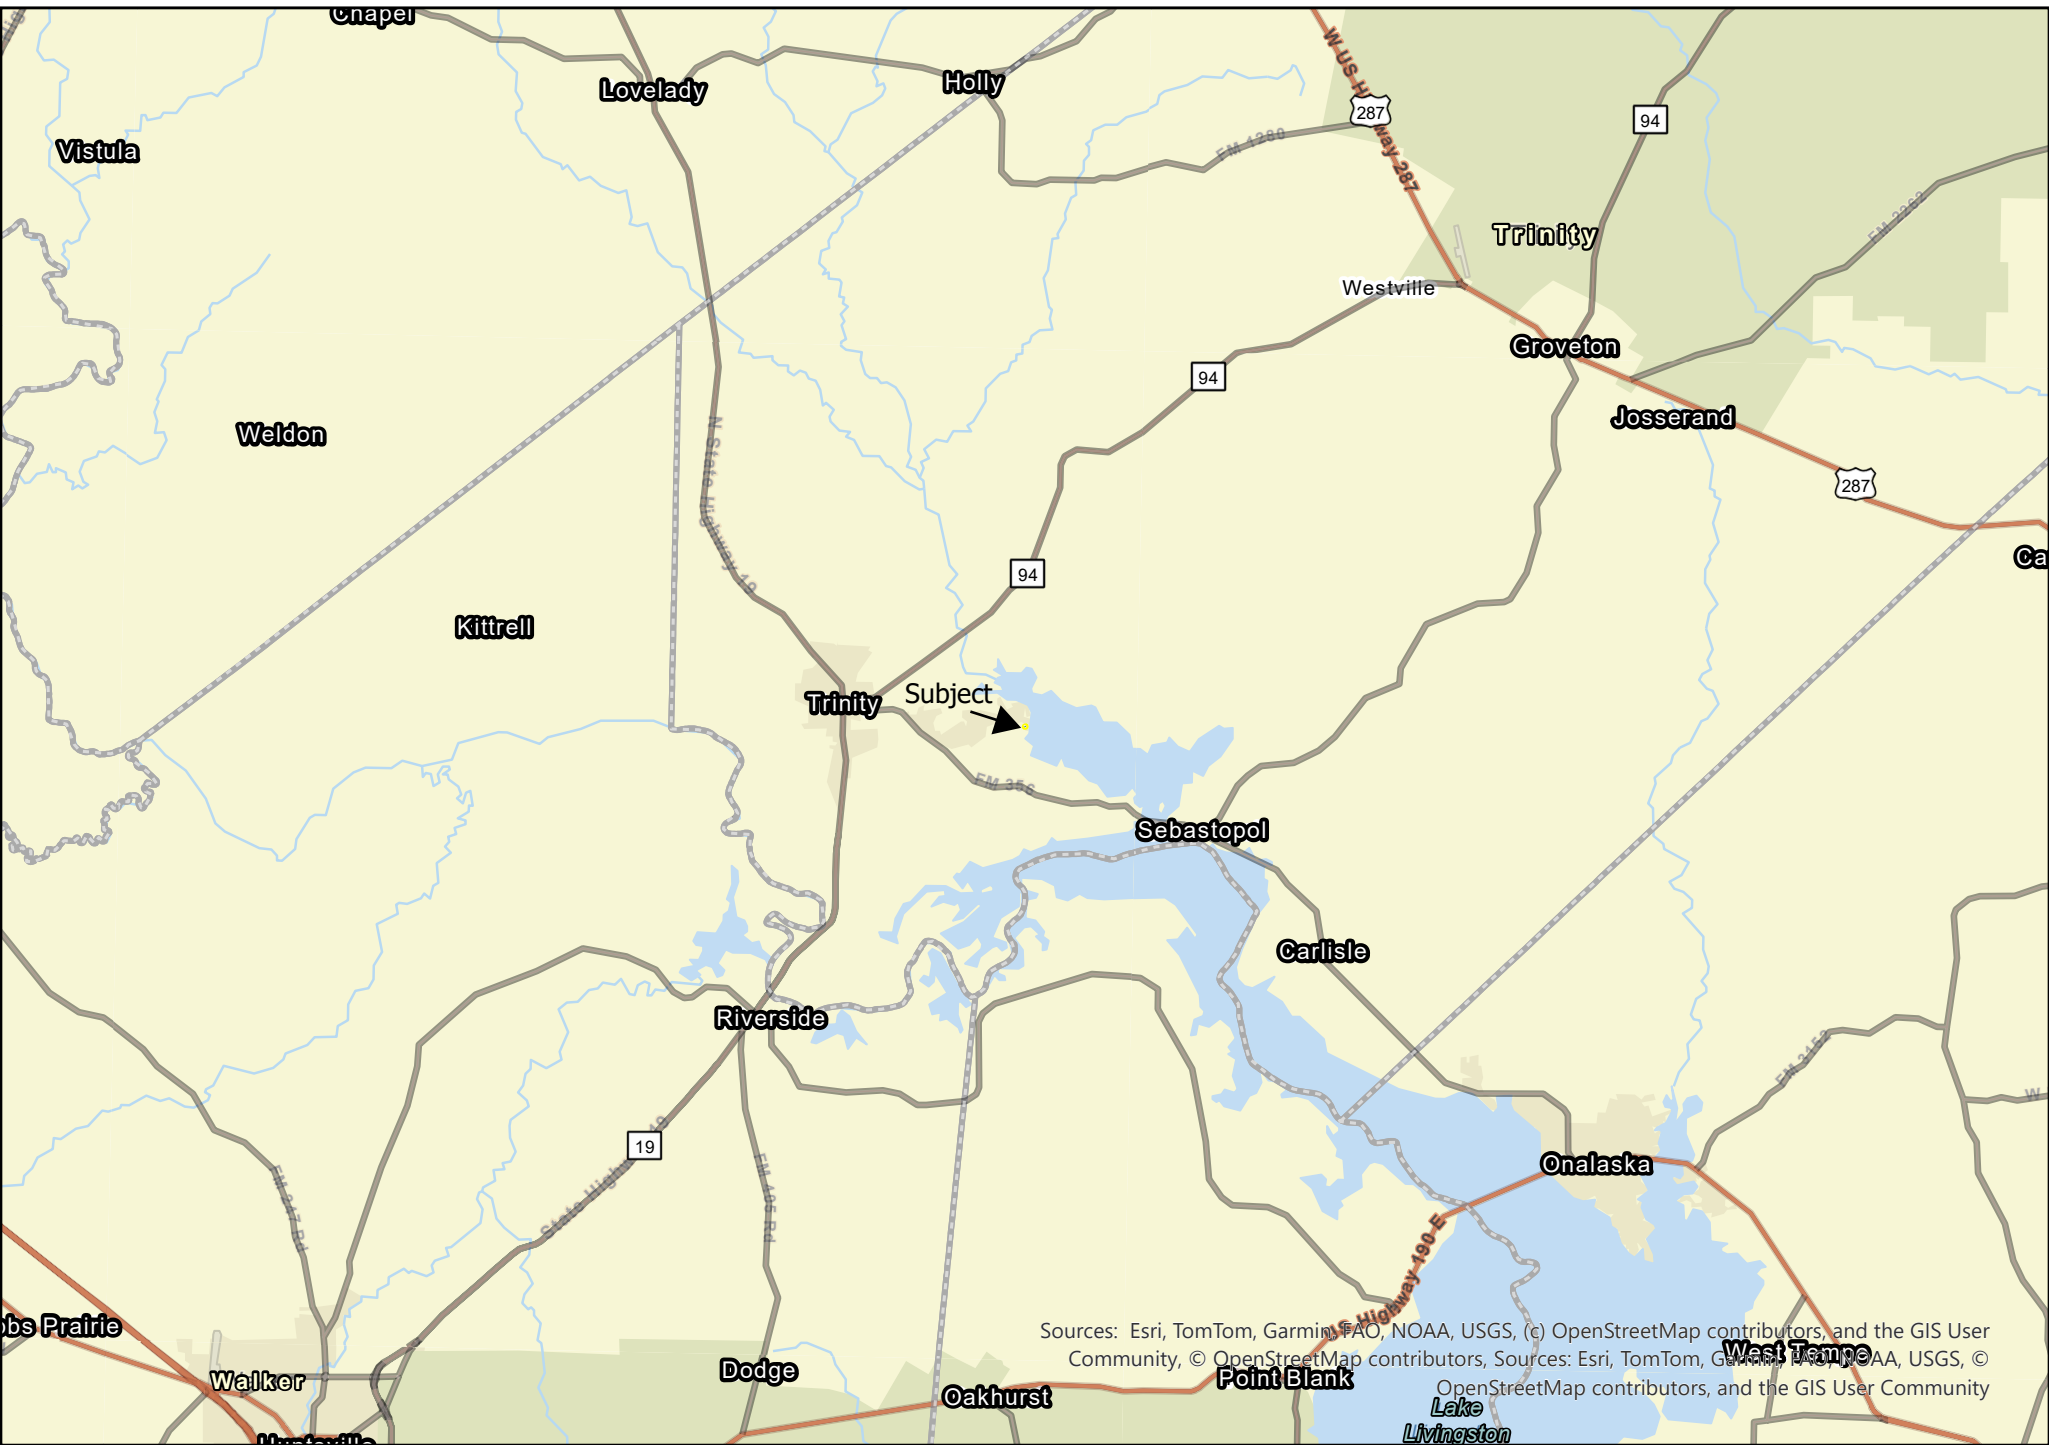

198 Westwood Drive East | Trinity County, Texas

For Illustration Purposes Only

Sources: Esri, TomTom, Garmin, FAO, NOAA, USGS, (c) OpenStreetMap contributors, and the GIS User Community, © OpenStreetMap contributors, Sources: Esri, TomTom, Garmin, FAO, NOAA, USGS, © OpenStreetMap contributors, and the GIS User Community

0 0.02 0.04 0.09 Miles

198 Westwood Drive East | Trinity County, Texas

For Illustration Purposes Only

Sources: Esri, TomTom, Garmin, FAO, NOAA, USGS, (c) OpenStreetMap contributors, and the GIS User Community, © OpenStreetMap contributors, Sources: Esri, TomTom, Garmin, FAO, NOAA, USGS, © OpenStreetMap contributors, and the GIS User Community

198 Westwood Drive East | Trinity County, Texas

For Illustration Purposes Only