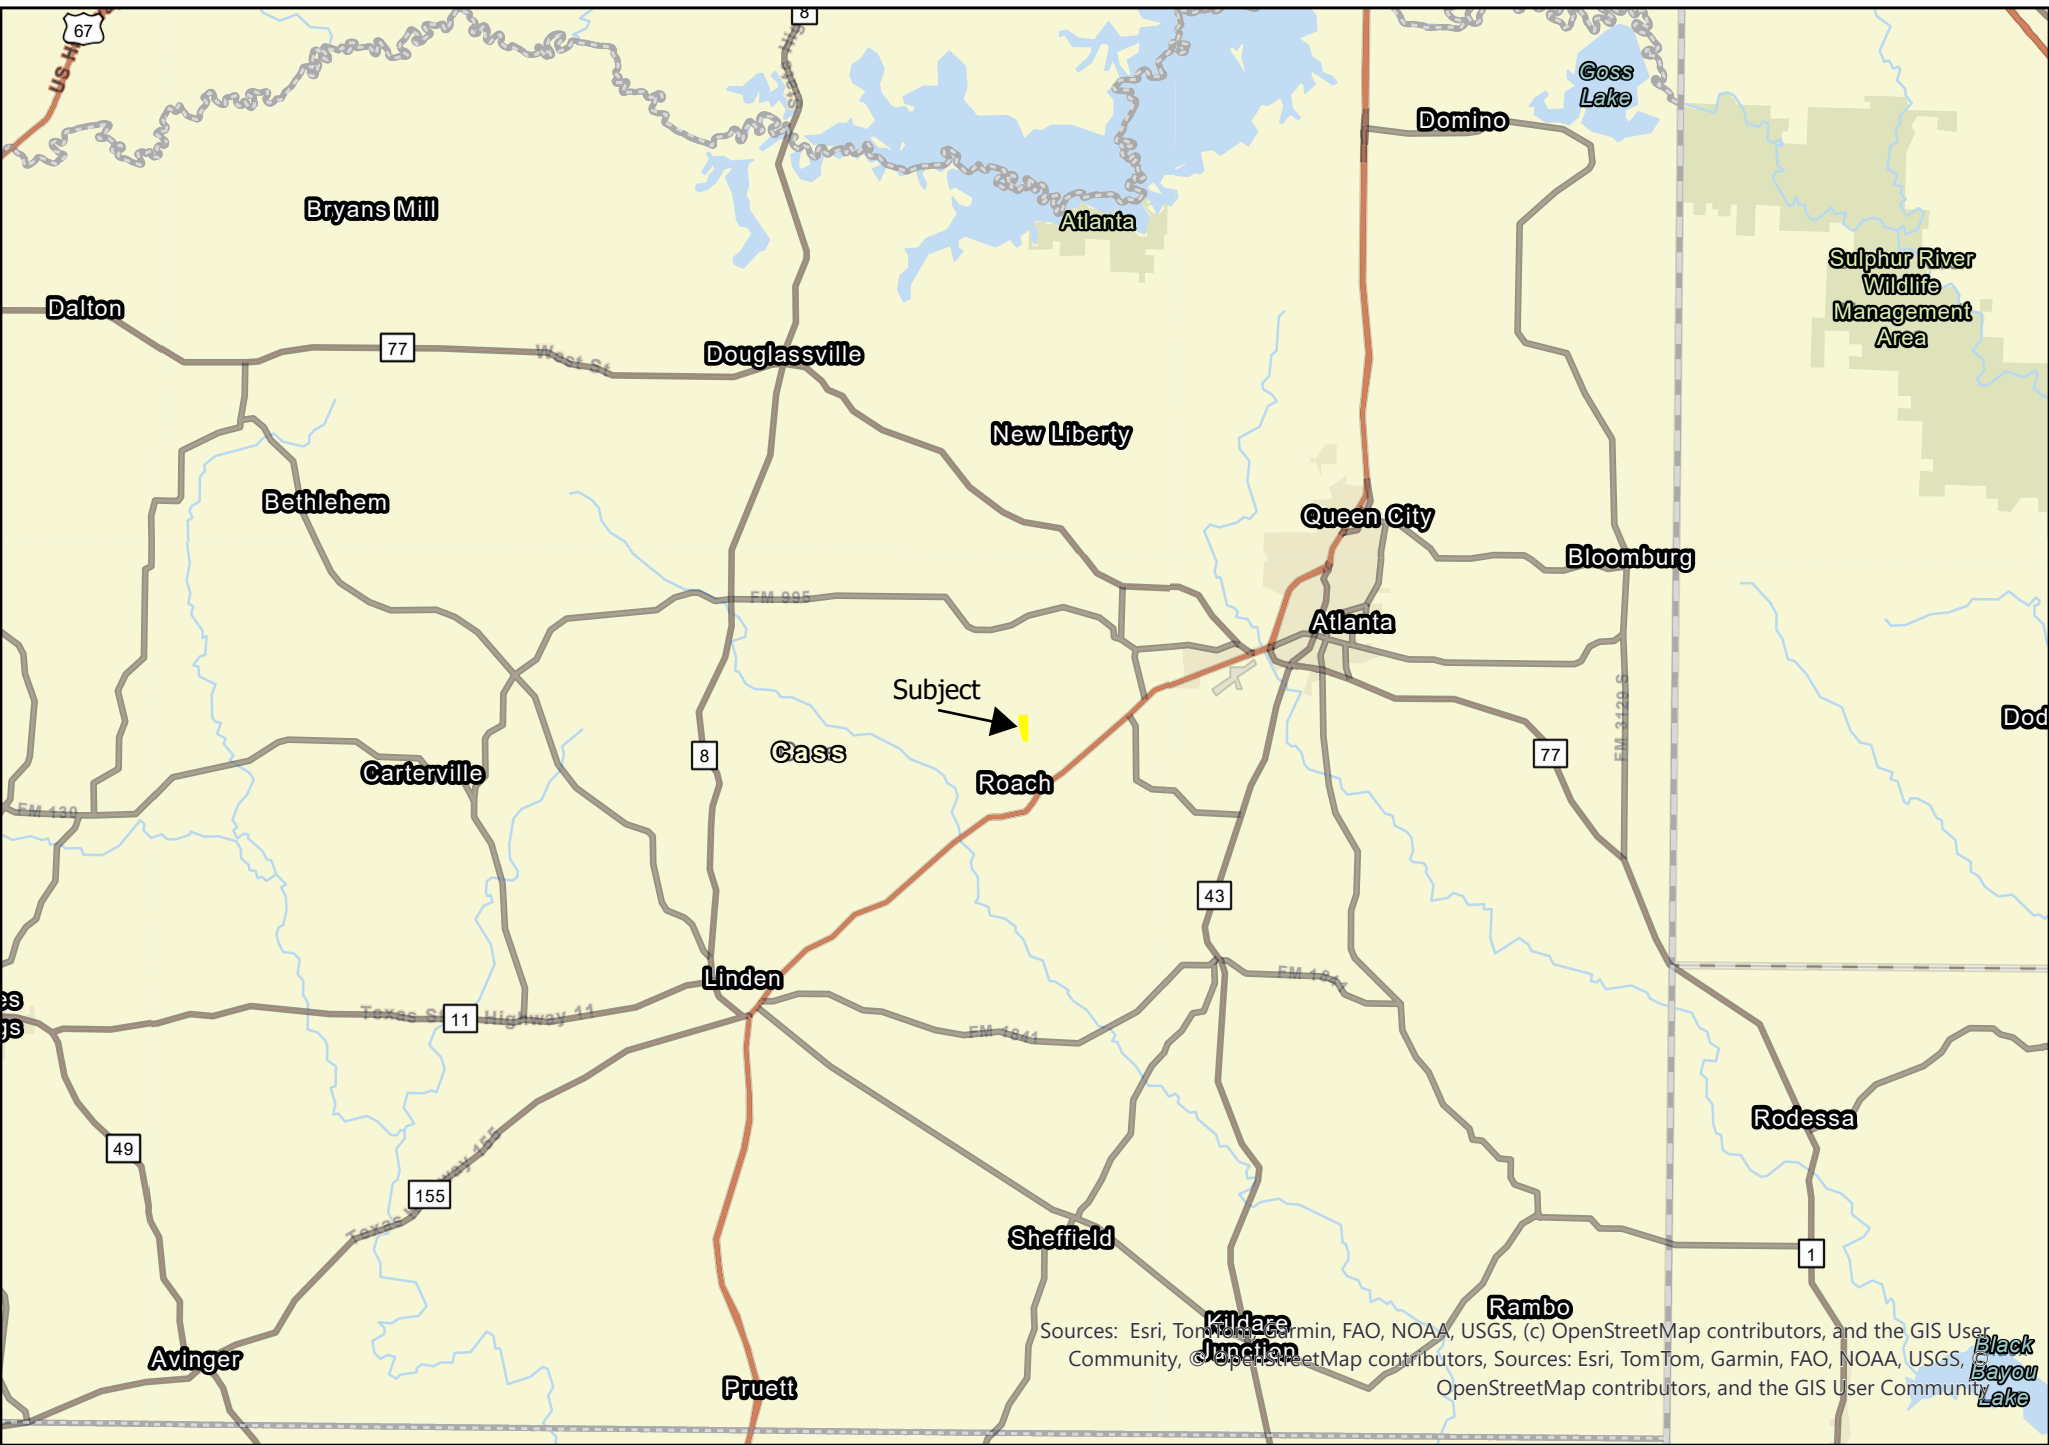

17 Acres | County Road 1115 | Cass County, Texas

For Illustration Purposes Only

Sources: Esri, TomTom, Garmin, FAO, NOAA, USGS, (c) OpenStreetMap contributors, and the GIS User Community, © OpenStreetMap contributors, Sources: Esri, TomTom, Garmin, FAO, NOAA, USGS, (c) OpenStreetMap contributors, and the GIS User Community

17 Acres | County Road 1115 | Cass County, Texas

For Illustration Purposes Only

Sources: Esri, TomTom, Garmin, FAO, NOAA, USGS, (c) OpenStreetMap contributors, and the GIS User Community, © OpenStreetMap contributors, Sources: Esri, TomTom, Garmin, FAO, NOAA, USGS, © OpenStreetMap contributors, and the GIS User Community

17 Acres | County Road 1115 | Cass County, Texas

For Illustration Purposes Only