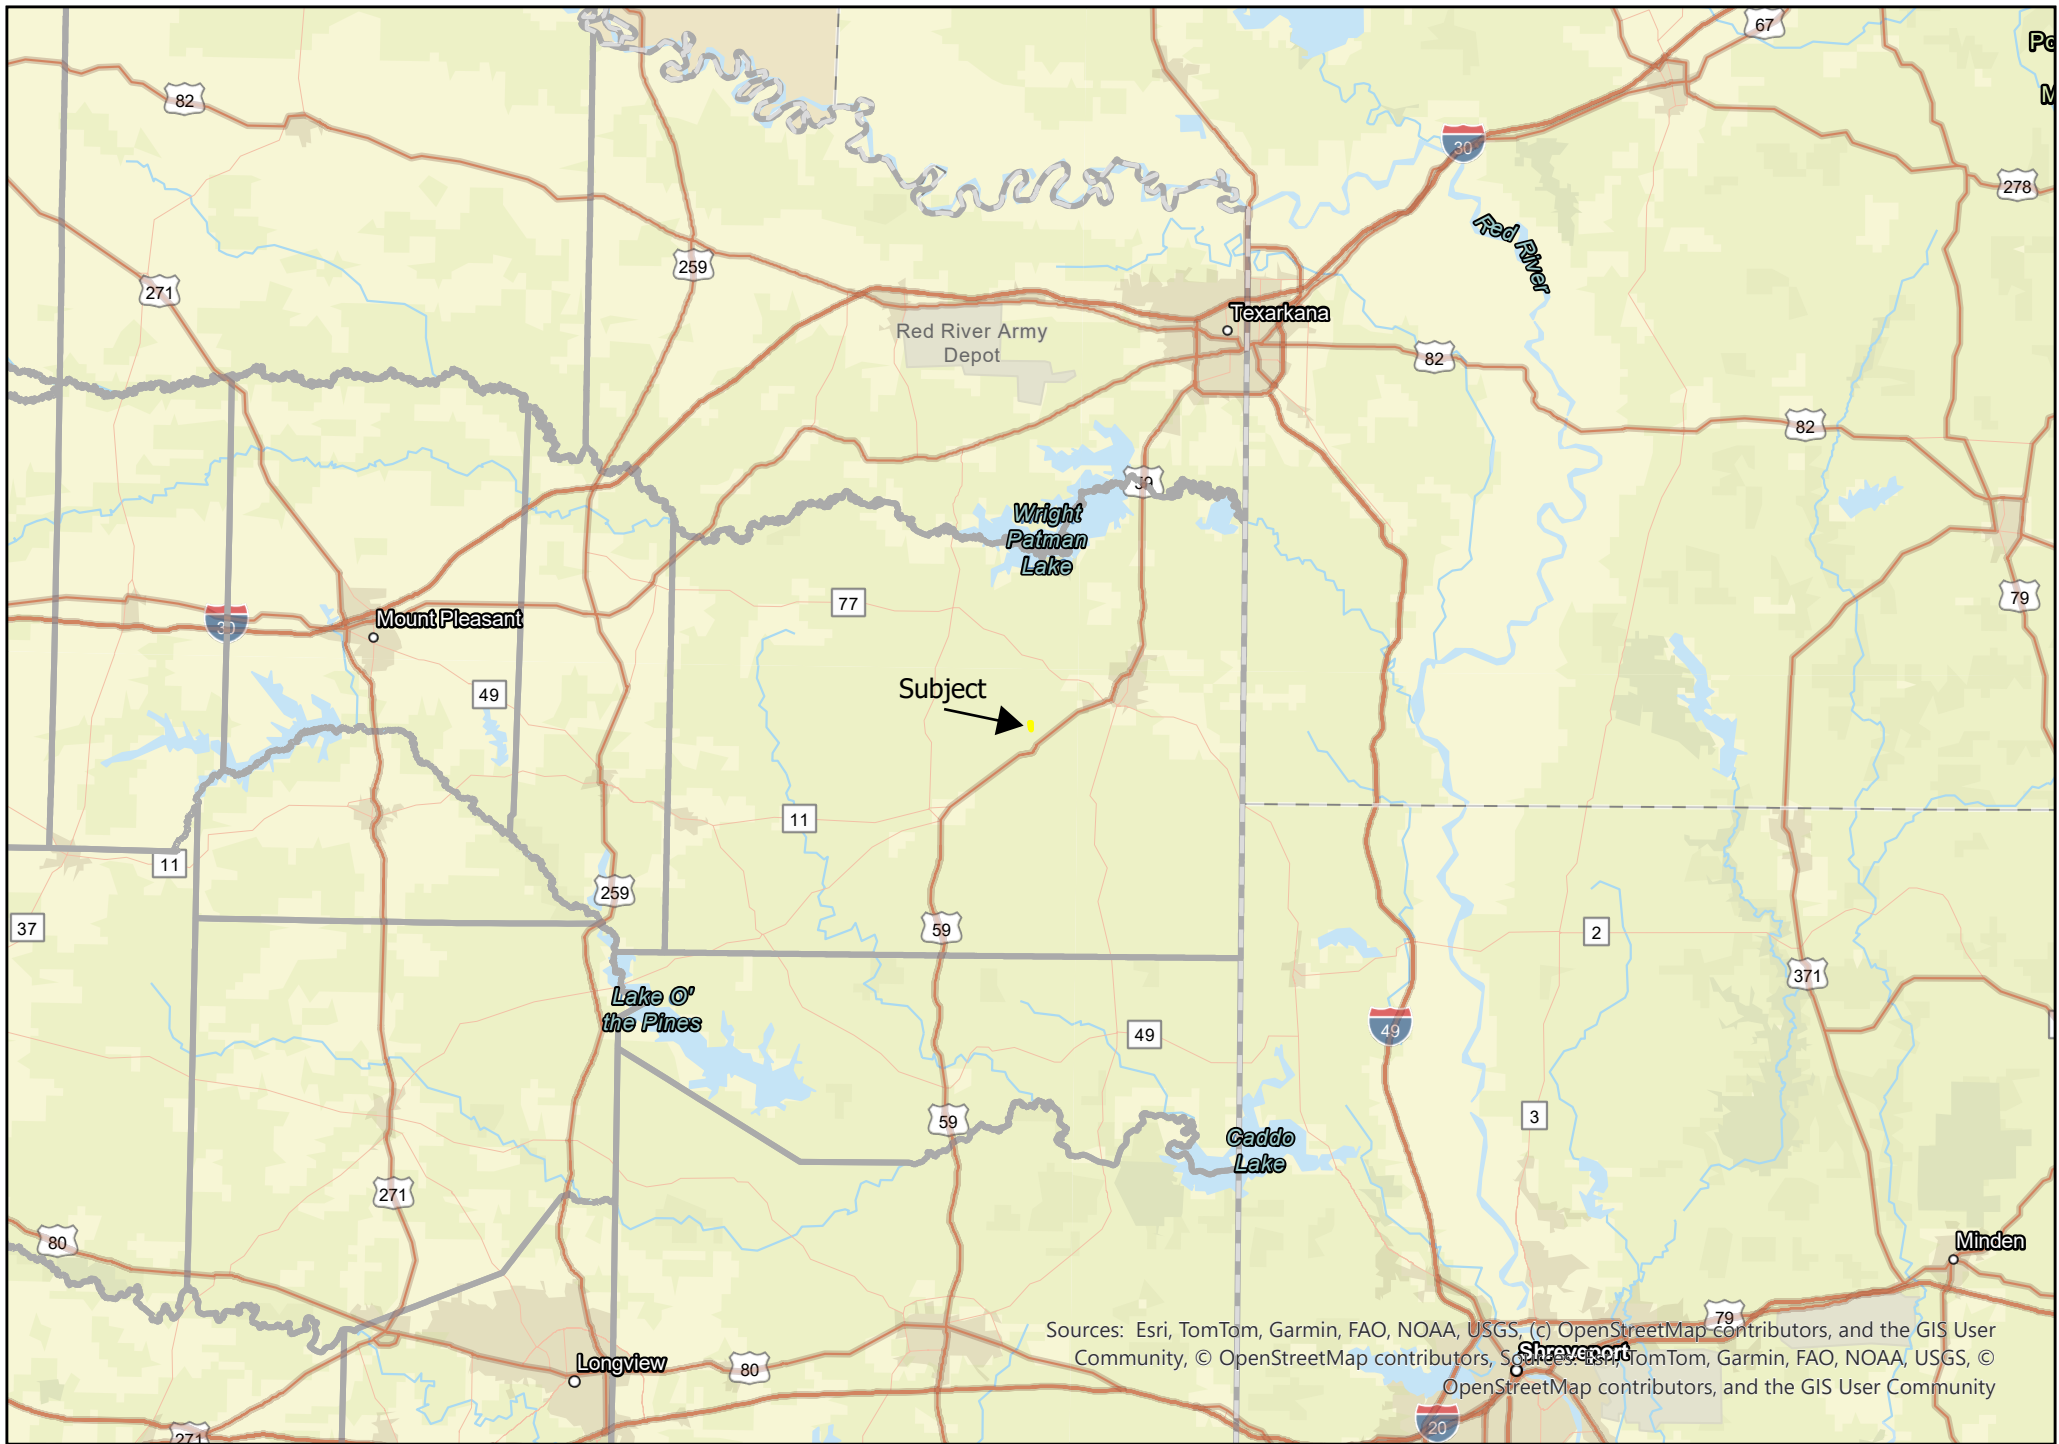

17 Acres | County Road 1115 | Cass County, Texas

For Illustration Purposes Only

Sources: Esri, TomTom, Garmin, FAO, NOAA, USGS, (c) OpenStreetMap contributors, and the GIS User Community, © OpenStreetMap contributors, Sources: Esri, TomTom, Garmin, FAO, NOAA, USGS, (c) OpenStreetMap contributors, and the GIS User Community

17 Acres | County Road 1115 | Cass County, Texas

For Illustration Purposes Only

Sources: Esri, TomTom, Garmin, FAO, NOAA, USGS, (c) OpenStreetMap contributors, and the GIS User Community, © OpenStreetMap contributors, Sources: Esri, TomTom, Garmin, FAO, NOAA, USGS, © OpenStreetMap contributors, and the GIS User Community

17 Acres | County Road 1115 | Cass County, Texas

For Illustration Purposes Only