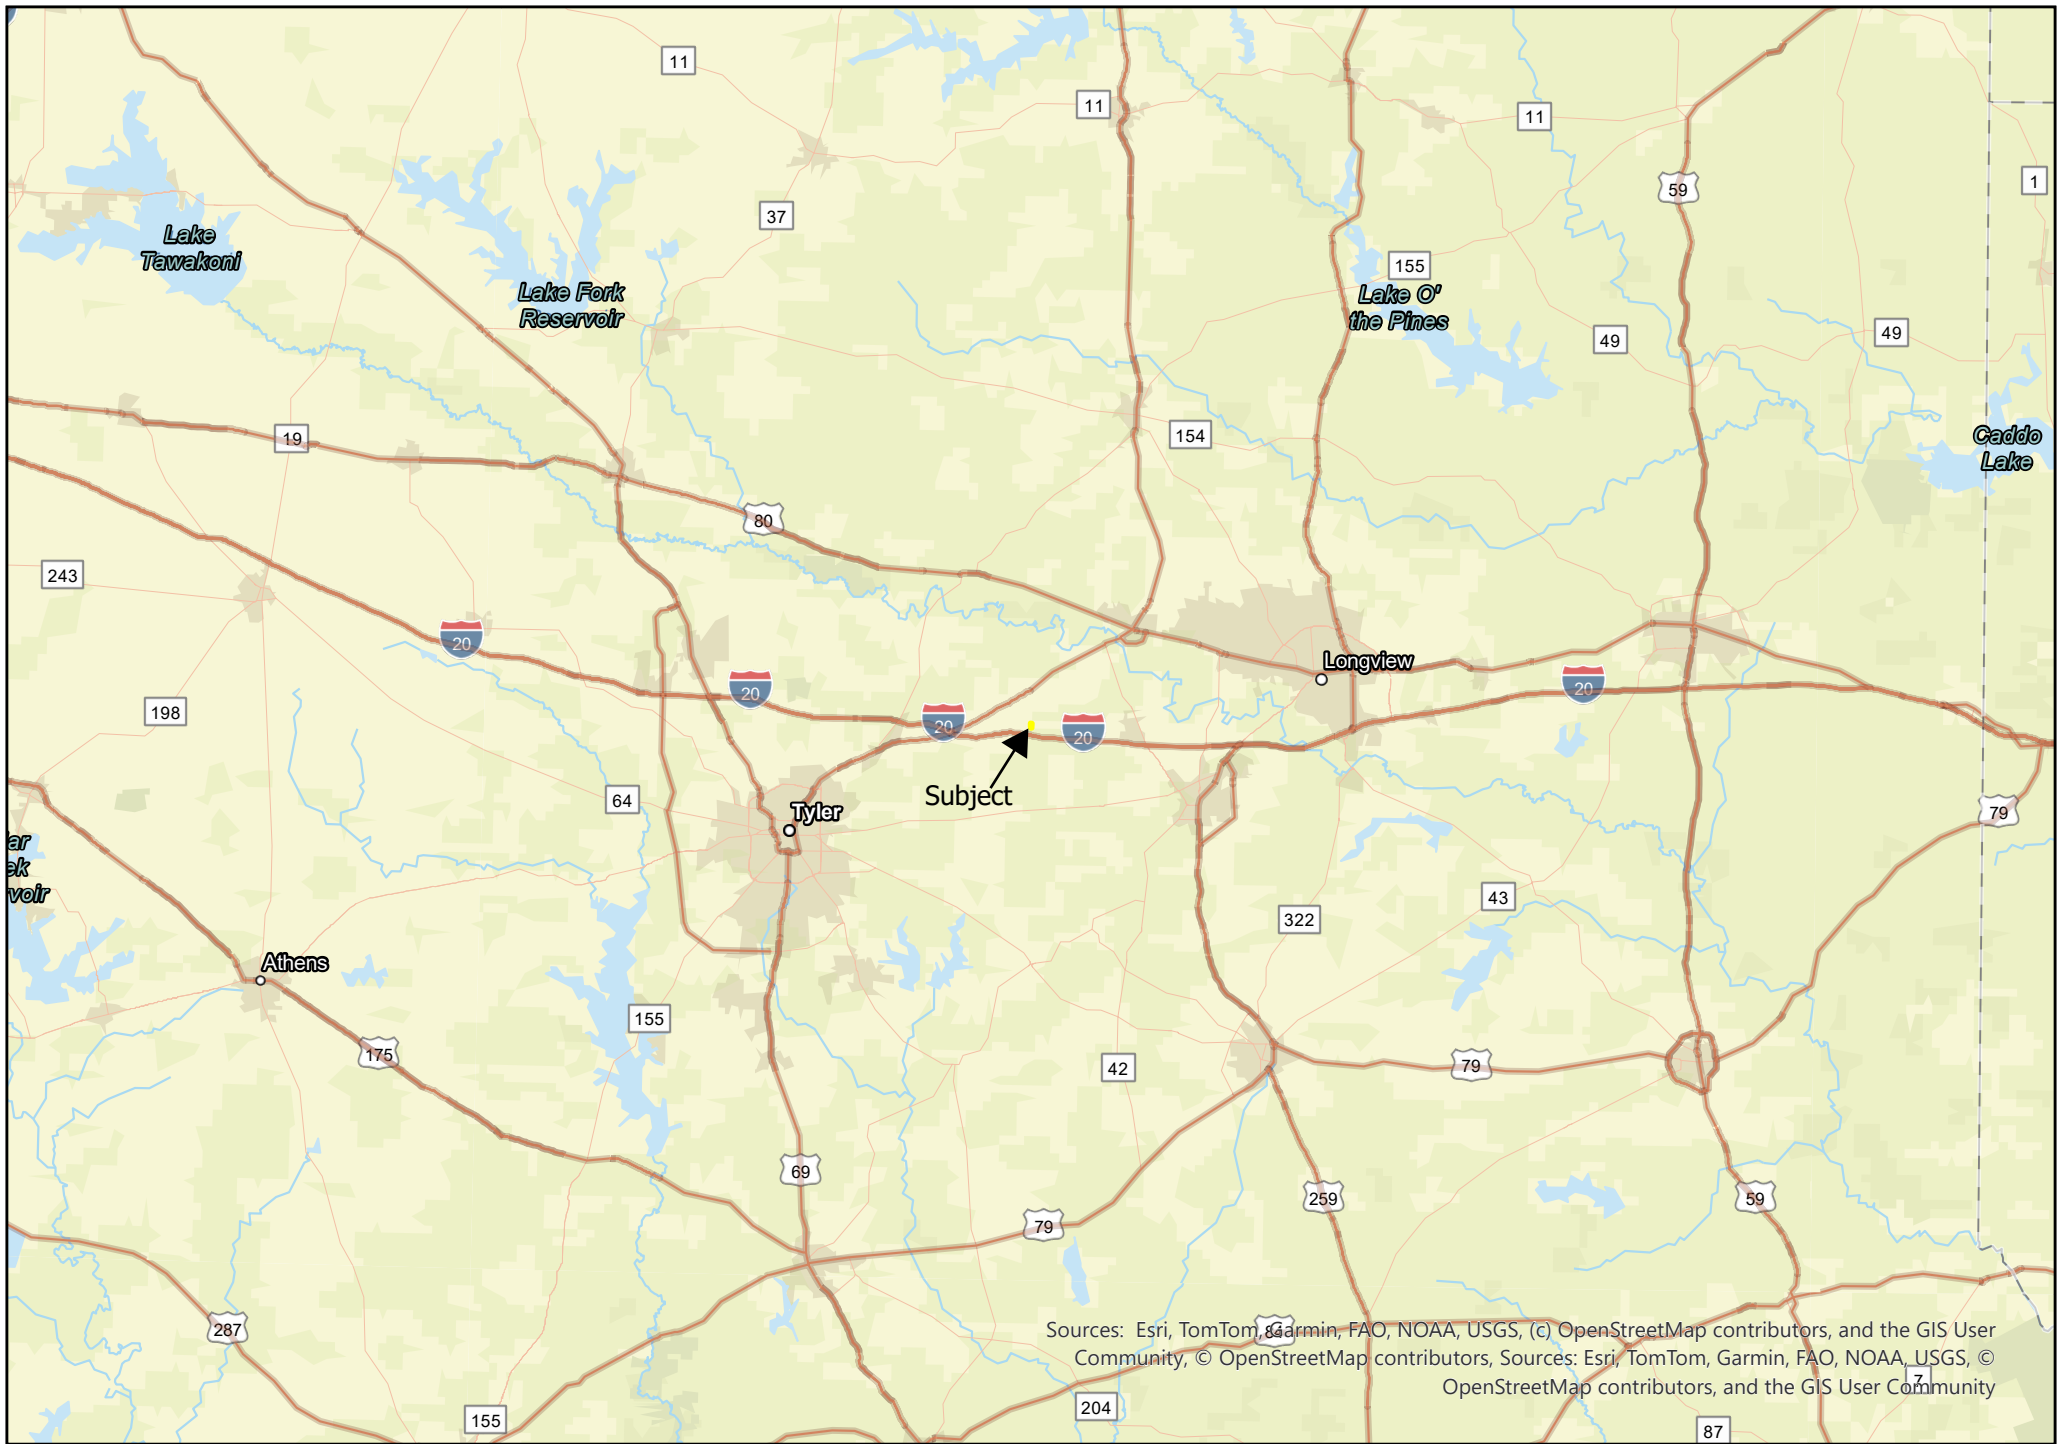

0 0.03 0.05 0.1 Miles

18 Acres | 21135 FM 1252 | Smith County, Texas

For Illustration Purposes Only

Sources: Esri, TomTom, Garmin, FAO, NOAA, USGS, © OpenStreetMap contributors, and the GIS User Community, © OpenStreetMap contributors, Sources: Esri, TomTom, Garmin, FAO, NOAA, USGS, © OpenStreetMap contributors, and the GIS User Community

18 Acres | 21135 FM 1252 | Smith County, Texas

For Illustration Purposes Only

Sources: Esri, TomTom, Garmin, FAO, NOAA, USGS, (c) OpenStreetMap contributors, and the GIS User Community, © OpenStreetMap contributors, Sources: Esri, TomTom, Garmin, FAO, NOAA, USGS, © OpenStreetMap contributors, and the GIS User Community