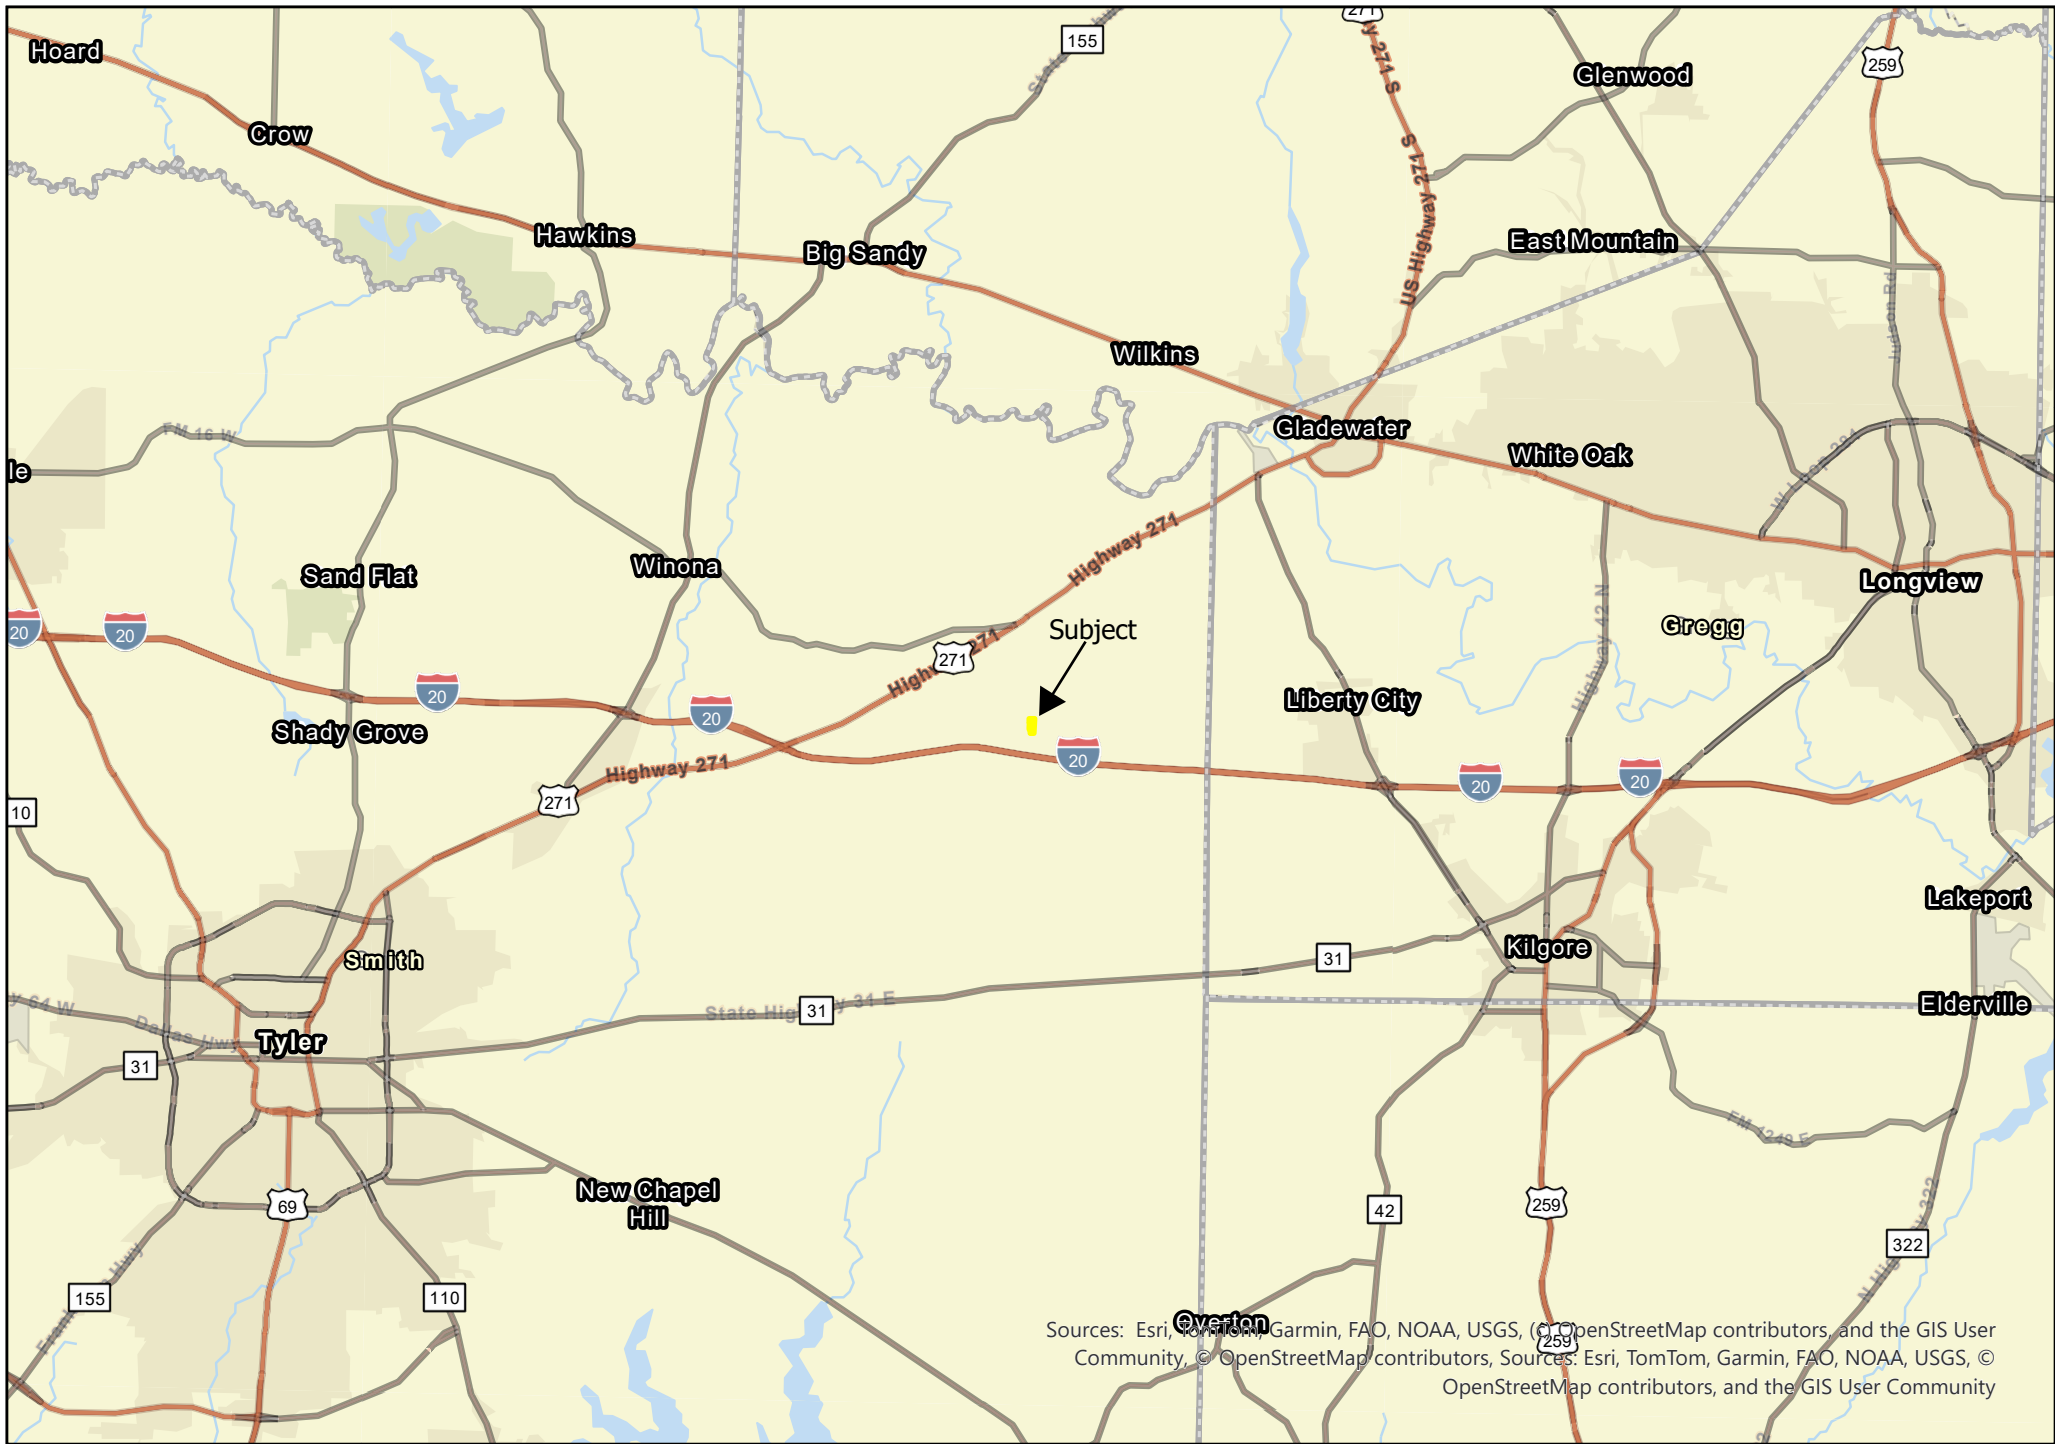

Sources: Esri, TomTom, Garmin, FAO, NOAA, USGS, (c) OpenStreetMap contributors, and the GIS User Community, © OpenStreetMap contributors, Sources: Esri, TomTom, Garmin, FAO, NOAA, USGS, © OpenStreetMap contributors, and the GIS User Community

0 0.03 0.05 0.1 Miles

18 Acres | 21135 FM 1252 | Smith County, Texas

For Illustration Purposes Only

Sources: Esri, TomTom, Garmin, FAO, NOAA, USGS, © OpenStreetMap contributors, and the GIS User Community, © OpenStreetMap contributors, Sources: Esri, TomTom, Garmin, FAO, NOAA, USGS, © OpenStreetMap contributors, and the GIS User Community

18 Acres | 21135 FM 1252 | Smith County, Texas

For Illustration Purposes Only

Sources: Esri, TomTom, Garmin, FAO, NOAA, USGS, (c) OpenStreetMap contributors, and the GIS User Community, © OpenStreetMap contributors, Sources: Esri, TomTom, Garmin, FAO, NOAA, USGS, © OpenStreetMap contributors, and the GIS User Community

0 0.03 0.05 0.1 Miles

18 Acres | 21135 FM 1252 | Smith County, Texas

For Illustration Purposes Only