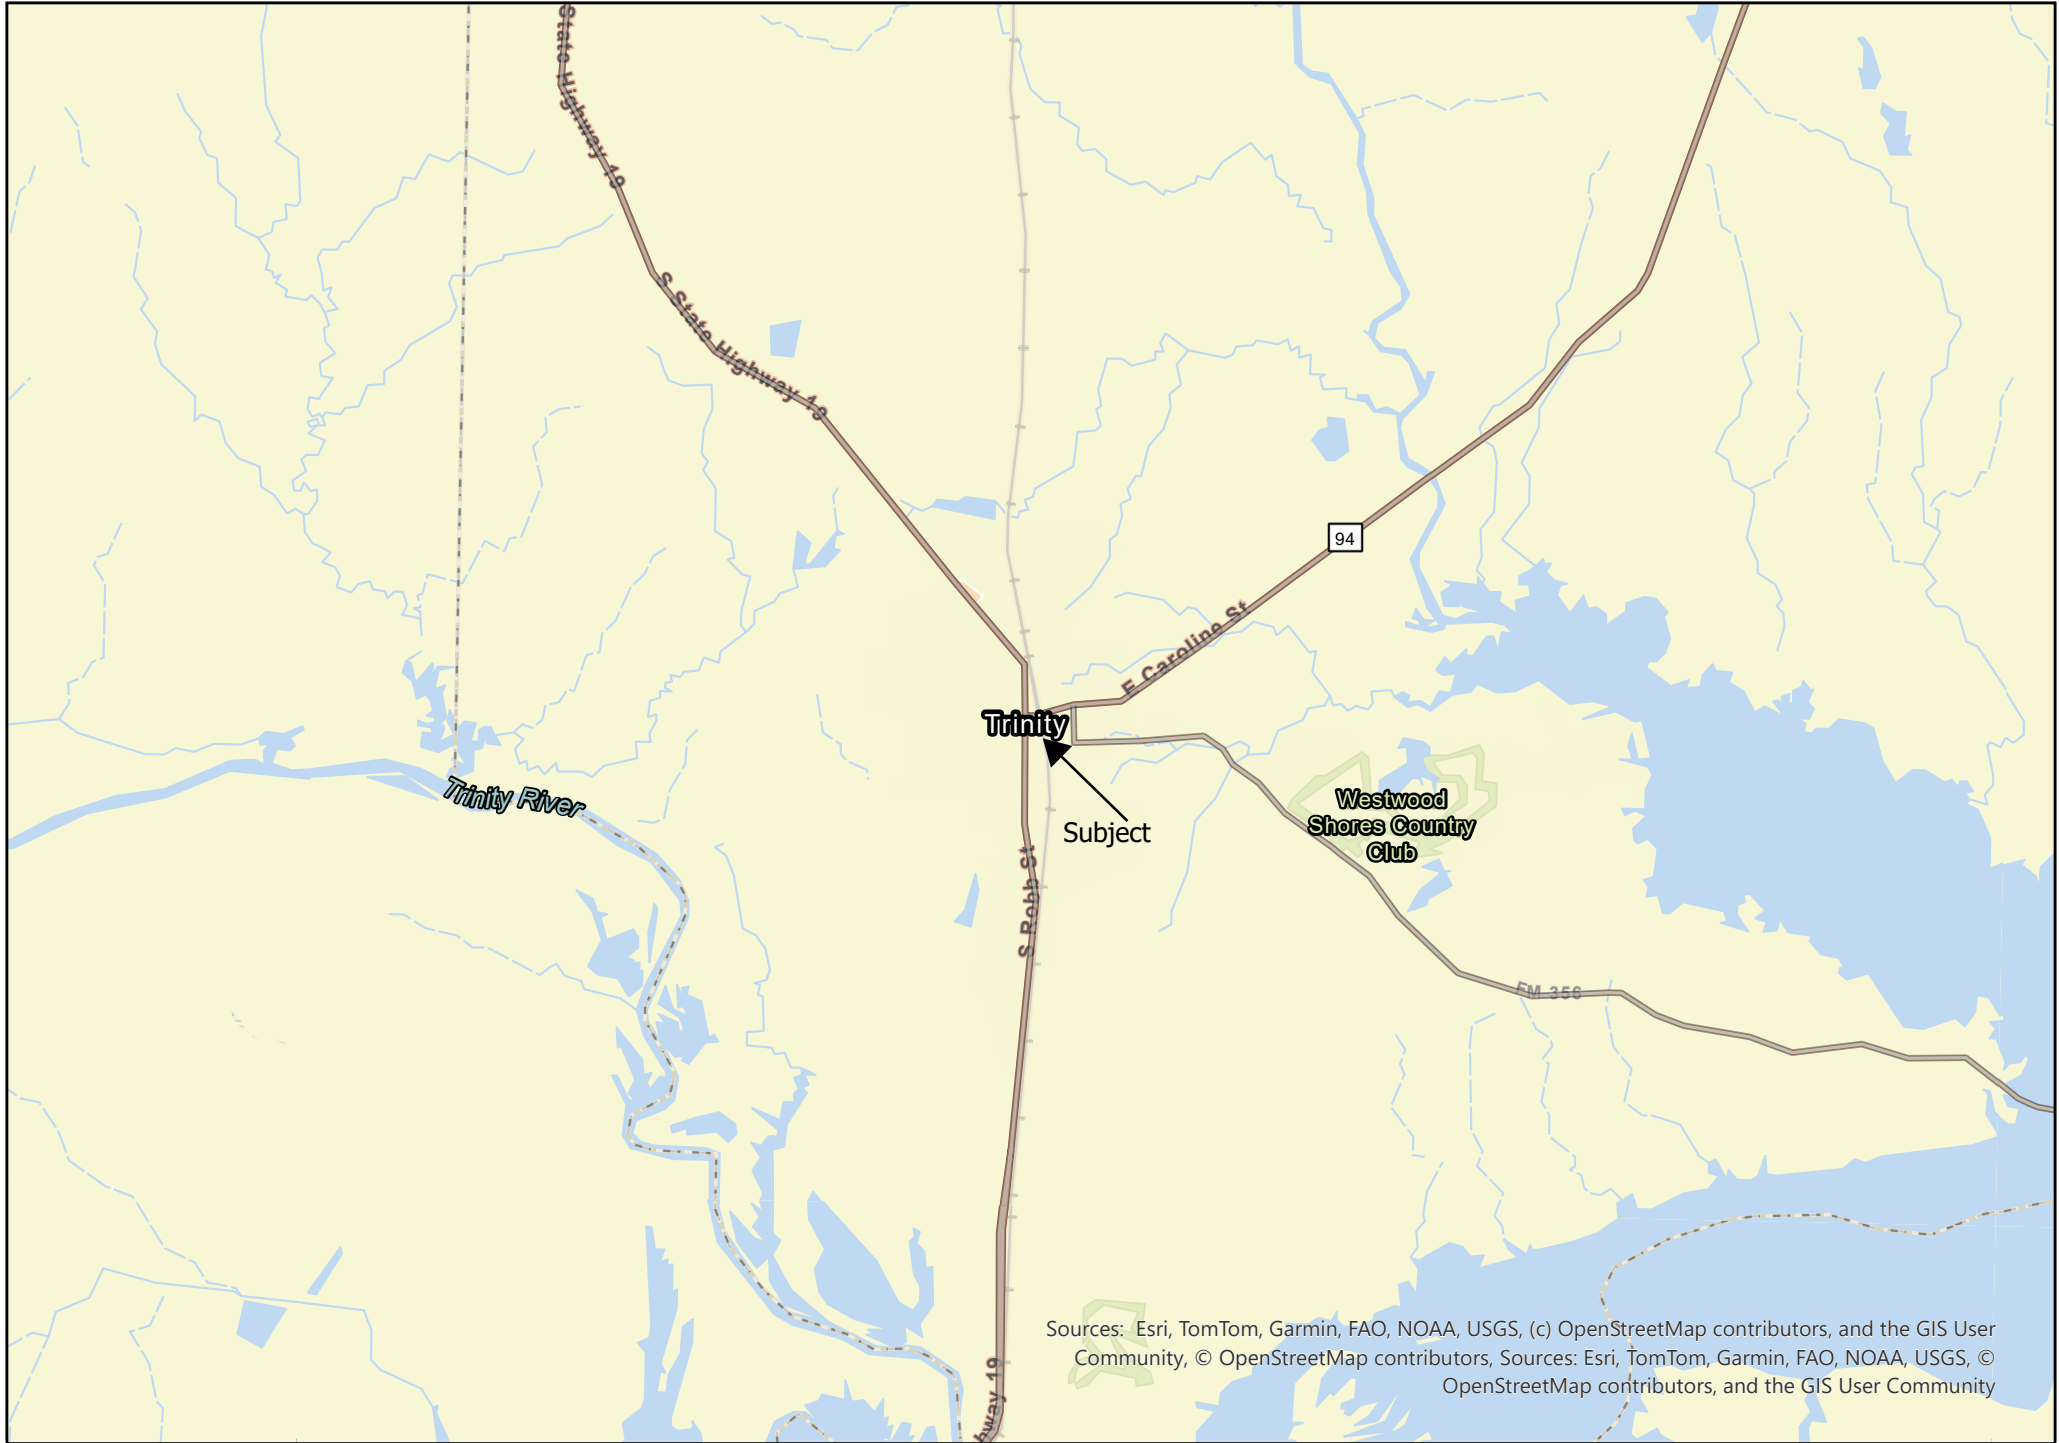

108 E. Main Street | Trinity County, Texas

For Illustration Purposes Only

Sources: Esri, TomTom, Garmin, FAO, NOAA, USGS, (c) OpenStreetMap contributors, and the GIS User Community, © OpenStreetMap contributors, Sources: Esri, TomTom, Garmin, FAO, NOAA, USGS, © OpenStreetMap contributors, and the GIS User Community

108 E. Main Street | Trinity County, Texas

For Illustration Purposes Only

Sources: Esri, TomTom, Garmin, FAO, NOAA, USGS, (c) OpenStreetMap contributors, and the GIS User Community, © OpenStreetMap contributors, Sources: Esri, TomTom, Garmin, FAO, NOAA, USGS, (c) OpenStreetMap contributors, and the GIS User Community

108 E. Main Street | Trinity County, Texas

For Illustration Purposes Only