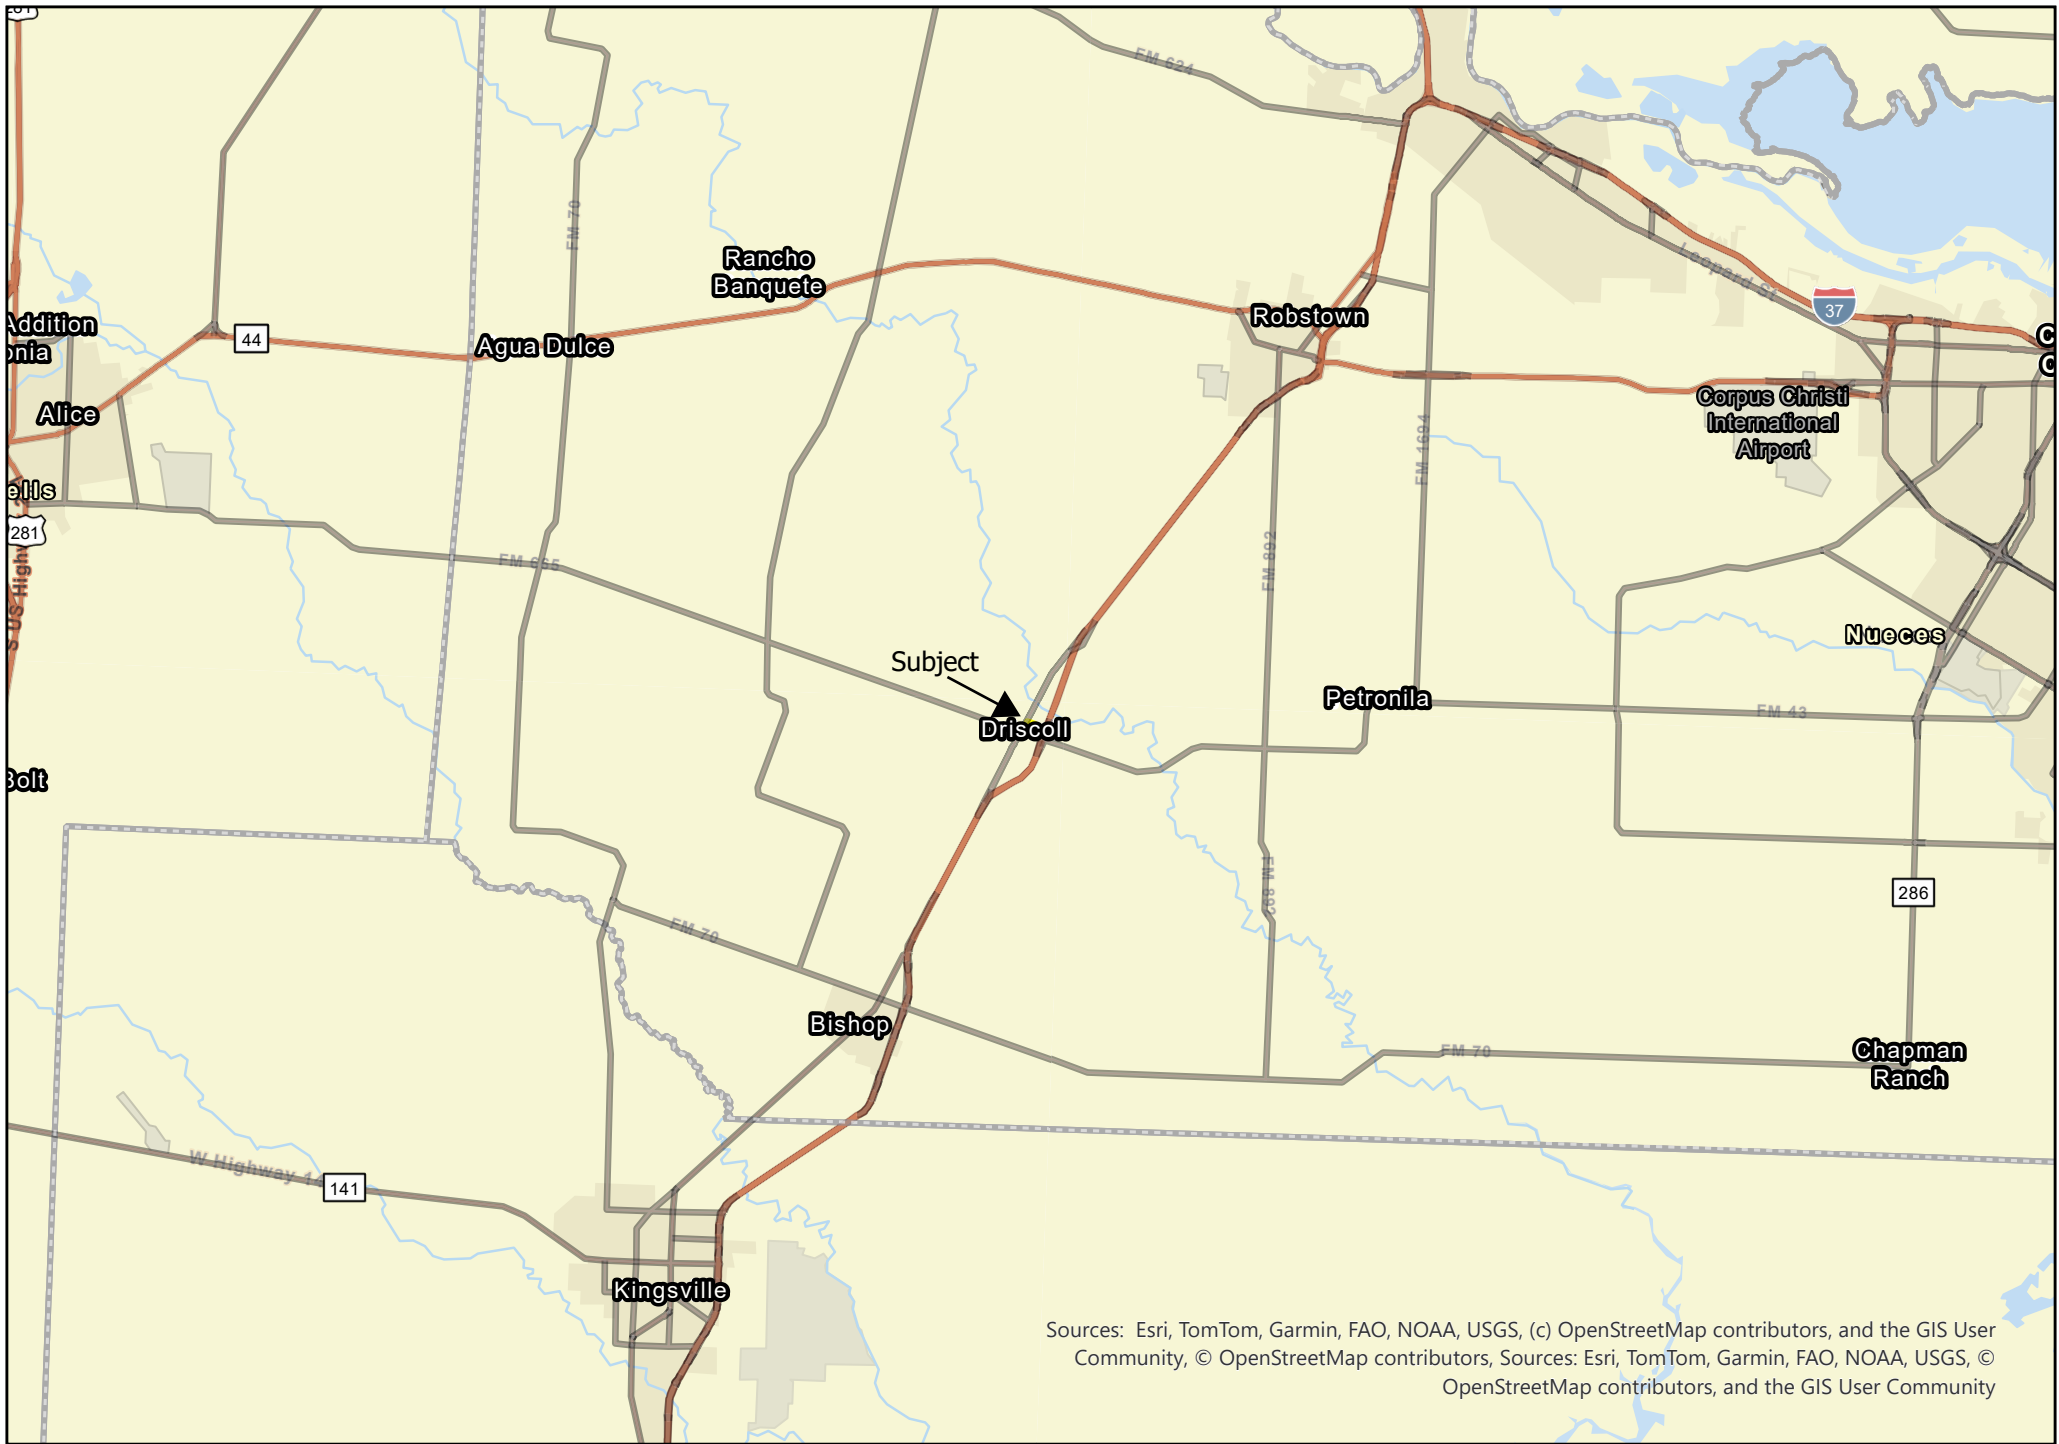

Sources: Esri, TomTom, Garmin, FAO, NOAA, USGS, (c) OpenStreetMap contributors, and the GIS User Community, © OpenStreetMap contributors, Sources: Esri, TomTom, Garmin, FAO, NOAA, USGS, © OpenStreetMap contributors, and the GIS User Community

0 0.02 0.04 0.09 Miles

13 Acres | US Highway 77 | Nueces County, Texas

For Illustration Purposes Only

Sources: Esri, TomTom, Garmin, FAO, NOAA, USGS, (c) OpenStreetMap contributors, and the GIS User Community, © OpenStreetMap contributors, Sources: Esri, TomTom, Garmin, FAO, NOAA, USGS, © OpenStreetMap contributors, and the GIS User Community

0 0.02 0.04 0.09 Miles

13 Acres | US Highway 77 | Nueces County, Texas

For Illustration Purposes Only