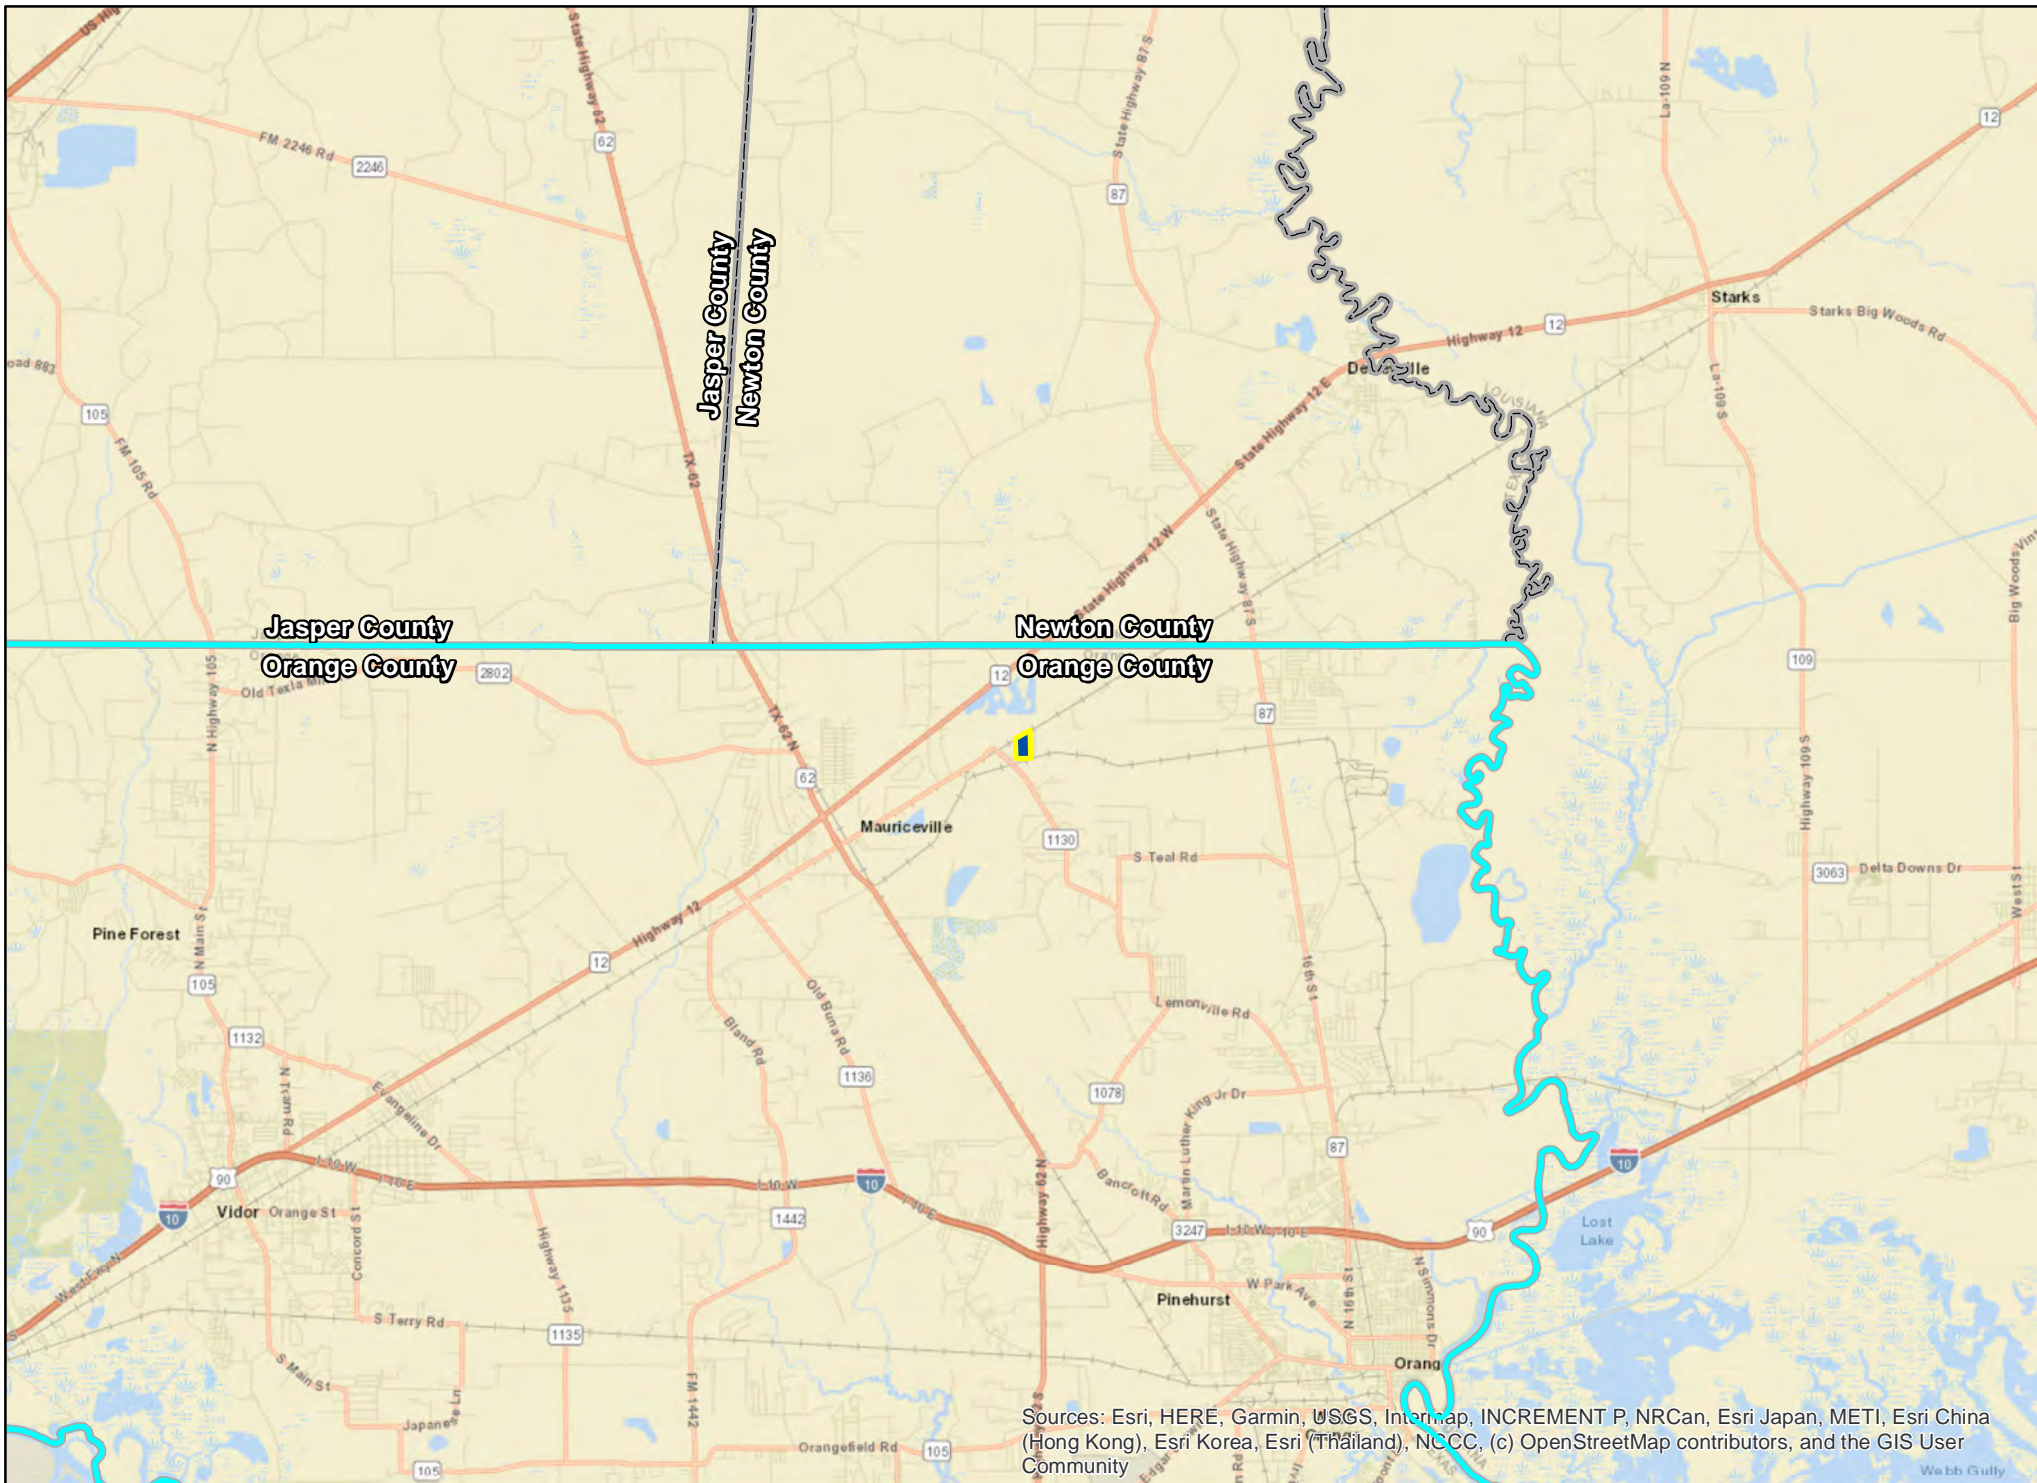

Newton County
Orange County

Mauriceville

Sources: Esri, HERE, Garmin, USGS, Intermap, INCREMENT P, NRCan, Esri Japan, METI, Esri China (Hong Kong), Esri Korea, Esri (Thailand), NGCC, (c) OpenStreetMap contributors, and the GIS User Community

45 Acres | Zavalla Road | Orange Co., Texas

04739 - For illustration purposes only.

Sources: Esri, HERE, Garmin, USGS, Intermap, INCREMENT P, NRCan, Esri Japan, METI, Esri China (Hong Kong), Esri Korea, Esri (Thailand), NCCO, (c) OpenStreetMap contributors, and the GIS User Community

45 Acres | Zavalla Road | Orange Co., Texas

04739 - For illustration purposes only.

Sources: Esri, HERE, Garmin, USGS, Intermap, INCREMENT P, NRCan, Esri Japan, METI, Esri China (Hong Kong), Esri Korea, Esri (Thailand), NGCC, (c) OpenStreetMap contributors, and the GIS User Community