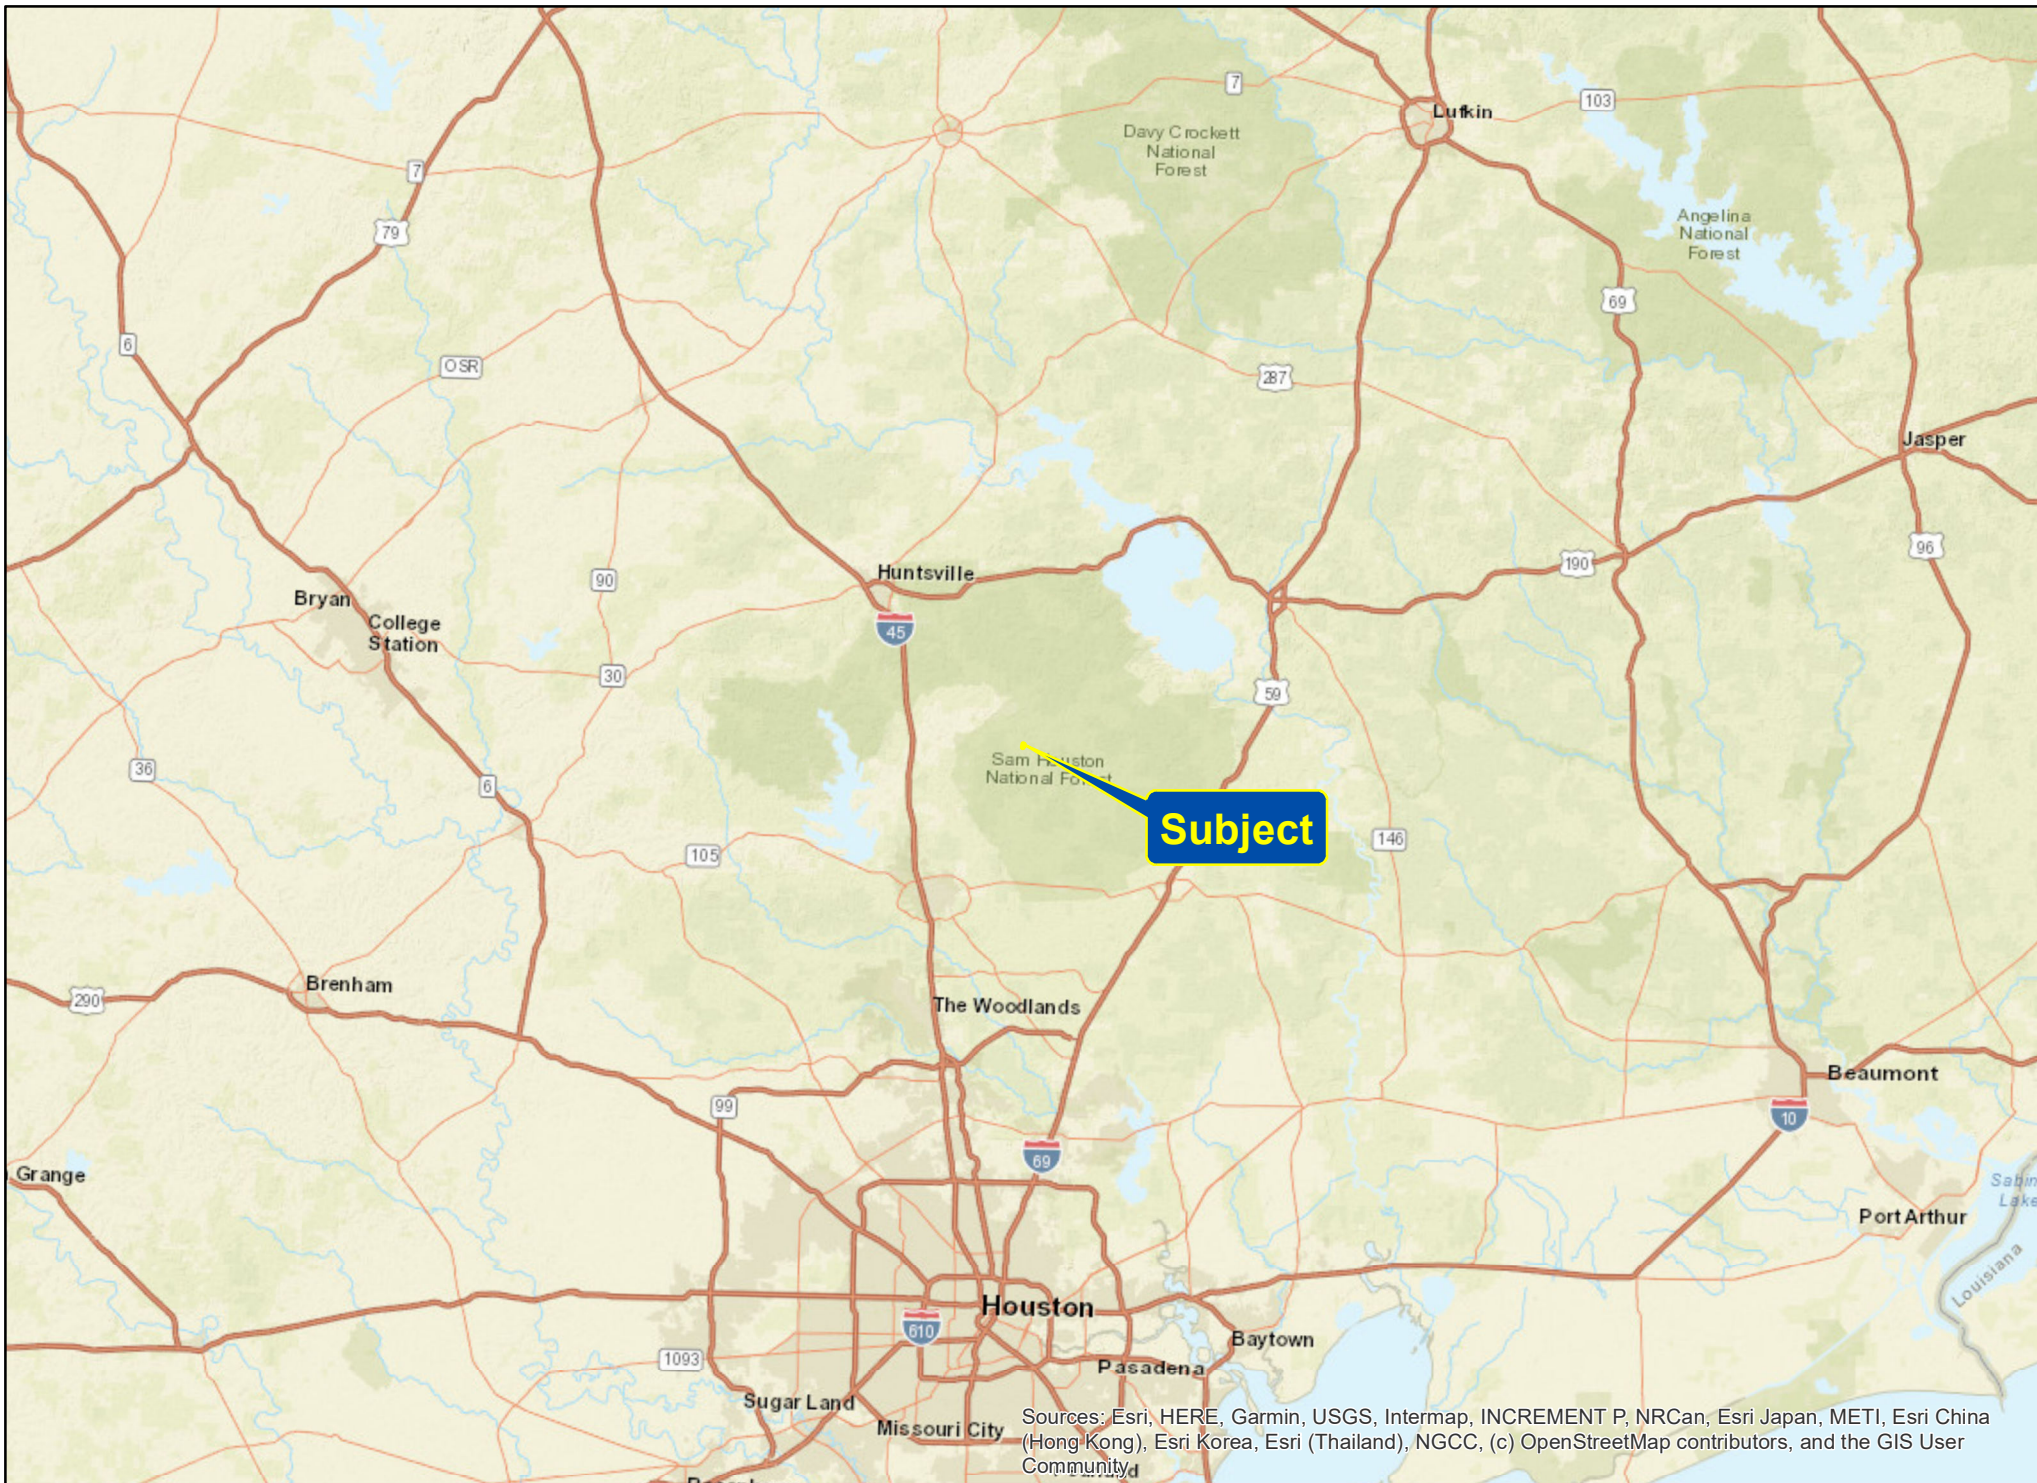

Subject

26 Acres | Old Salem Church Road | San Jacinto Co., Texas

For illustration purposes only.