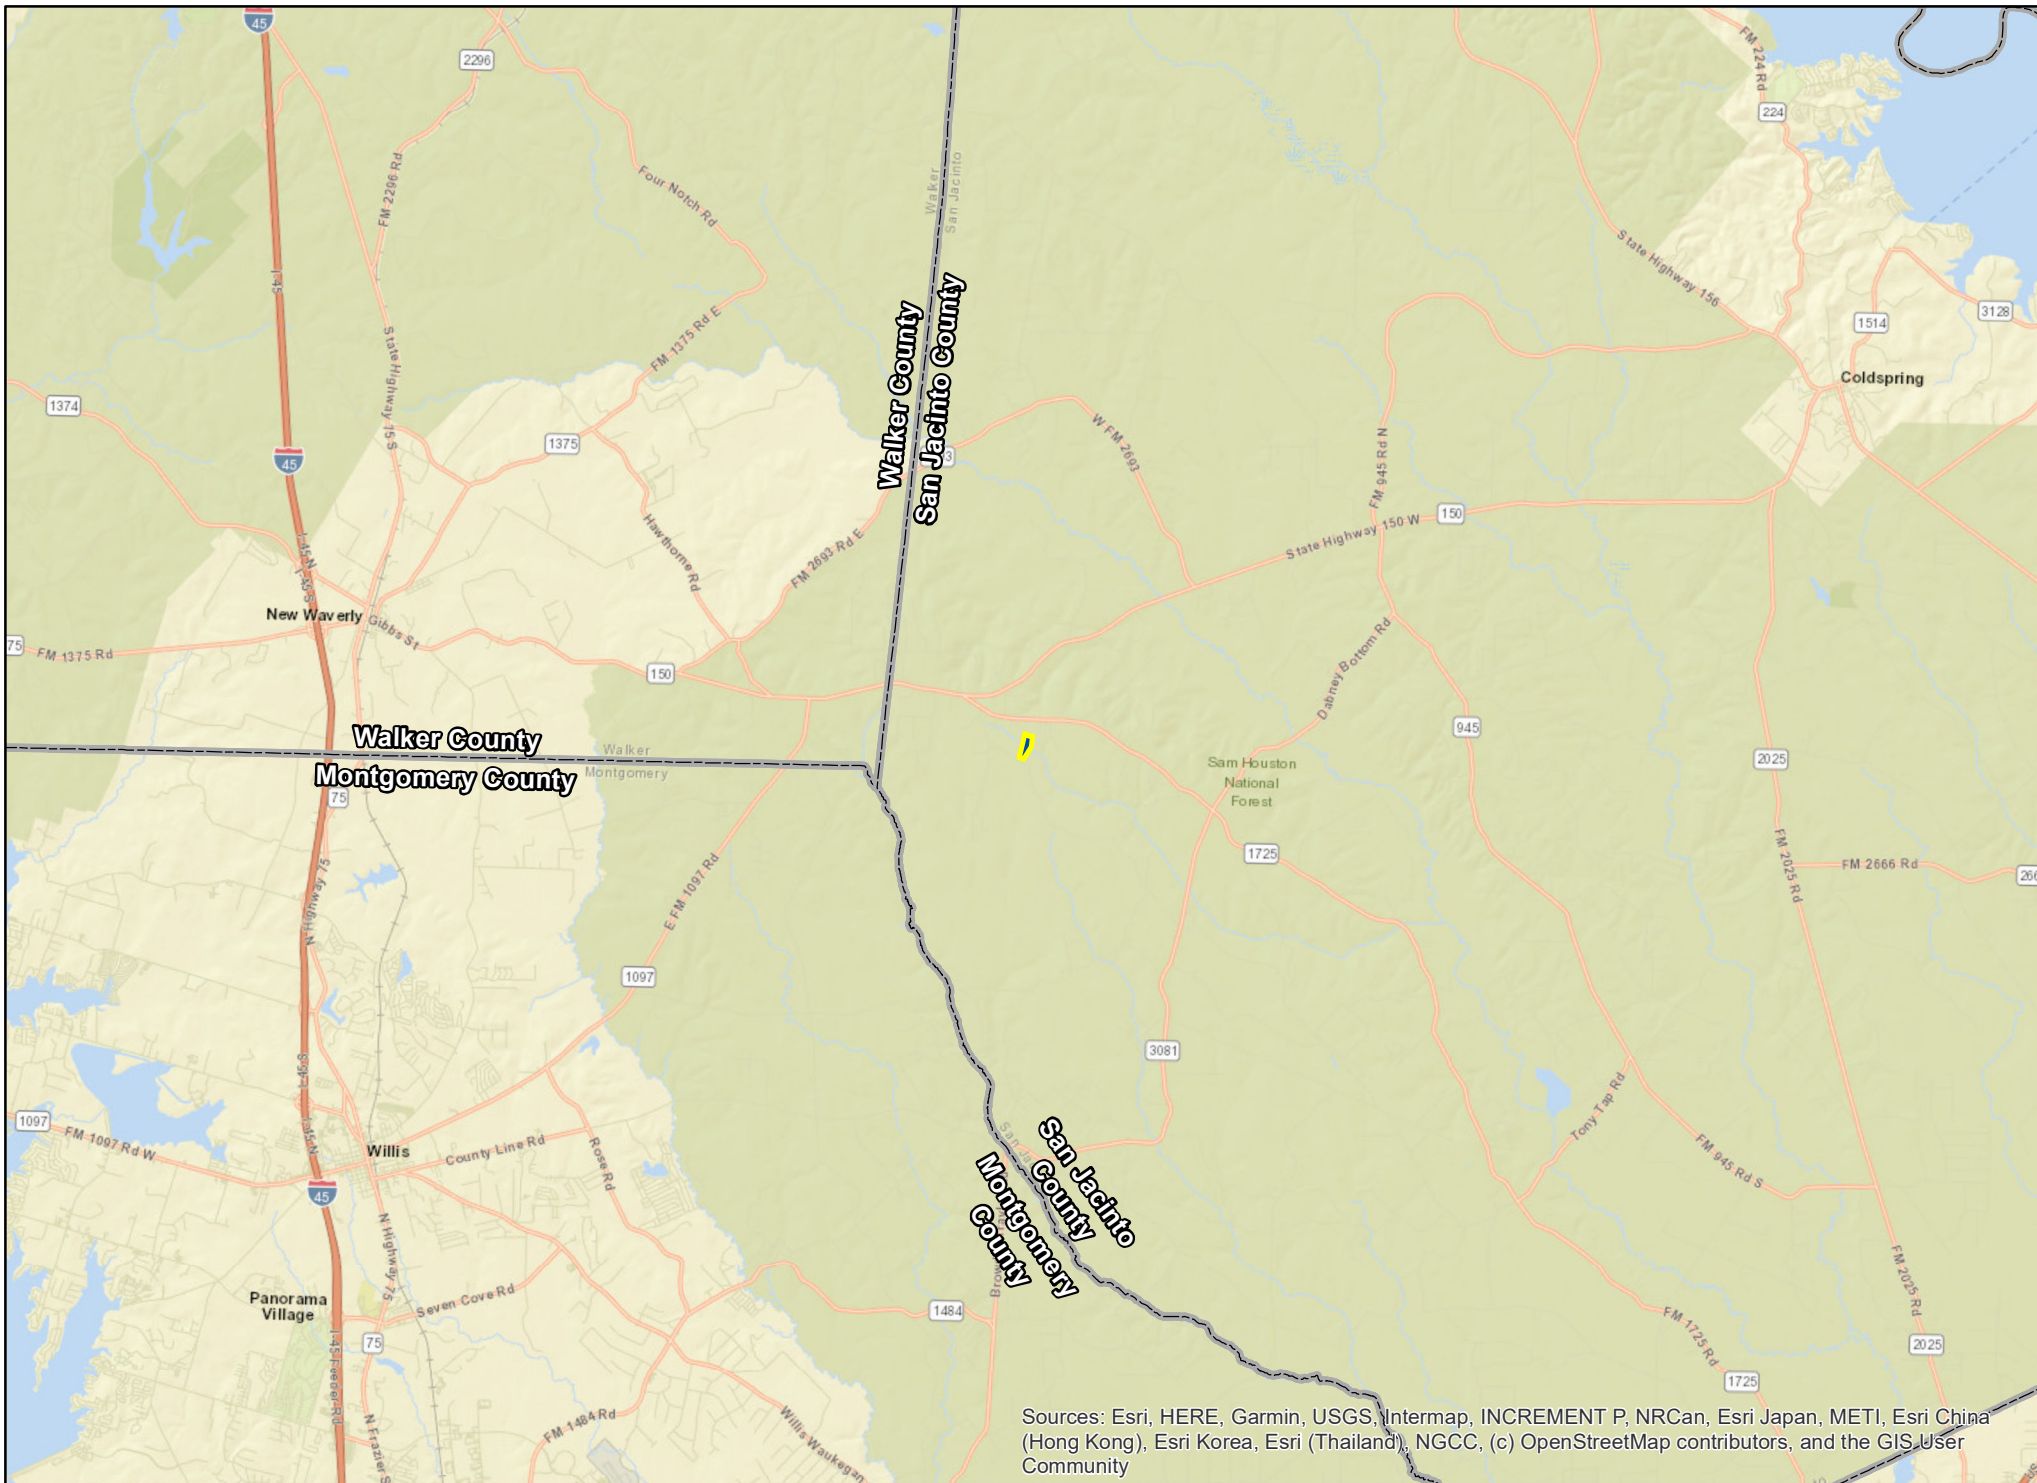

Sources: Esri, HERE, Garmin, USGS, Intermap, INCREMENT P, NRCan, Esri Japan, METI, Esri China (Hong Kong), Esri Korea, Esri (Thailand), NGCC, (c) OpenStreetMap contributors, and the GIS User Community

26 Acres | Old Salem Church Road | San Jacinto Co., Texas

For illustration purposes only.

Sources: Esri, HERE, Garmin, USGS, Intermap, INCREMENT P, NRCan, Esri Japan, METI, Esri China (Hong Kong), Esri Korea, Esri (Thailand), NGCC, (c) OpenStreetMap contributors, and the GIS User Community

26 Acres | Old Salem Church Road | San Jacinto Co., Texas

For illustration purposes only.

Subject

26 Acres | Old Salem Church Road | San Jacinto Co., Texas

For illustration purposes only.