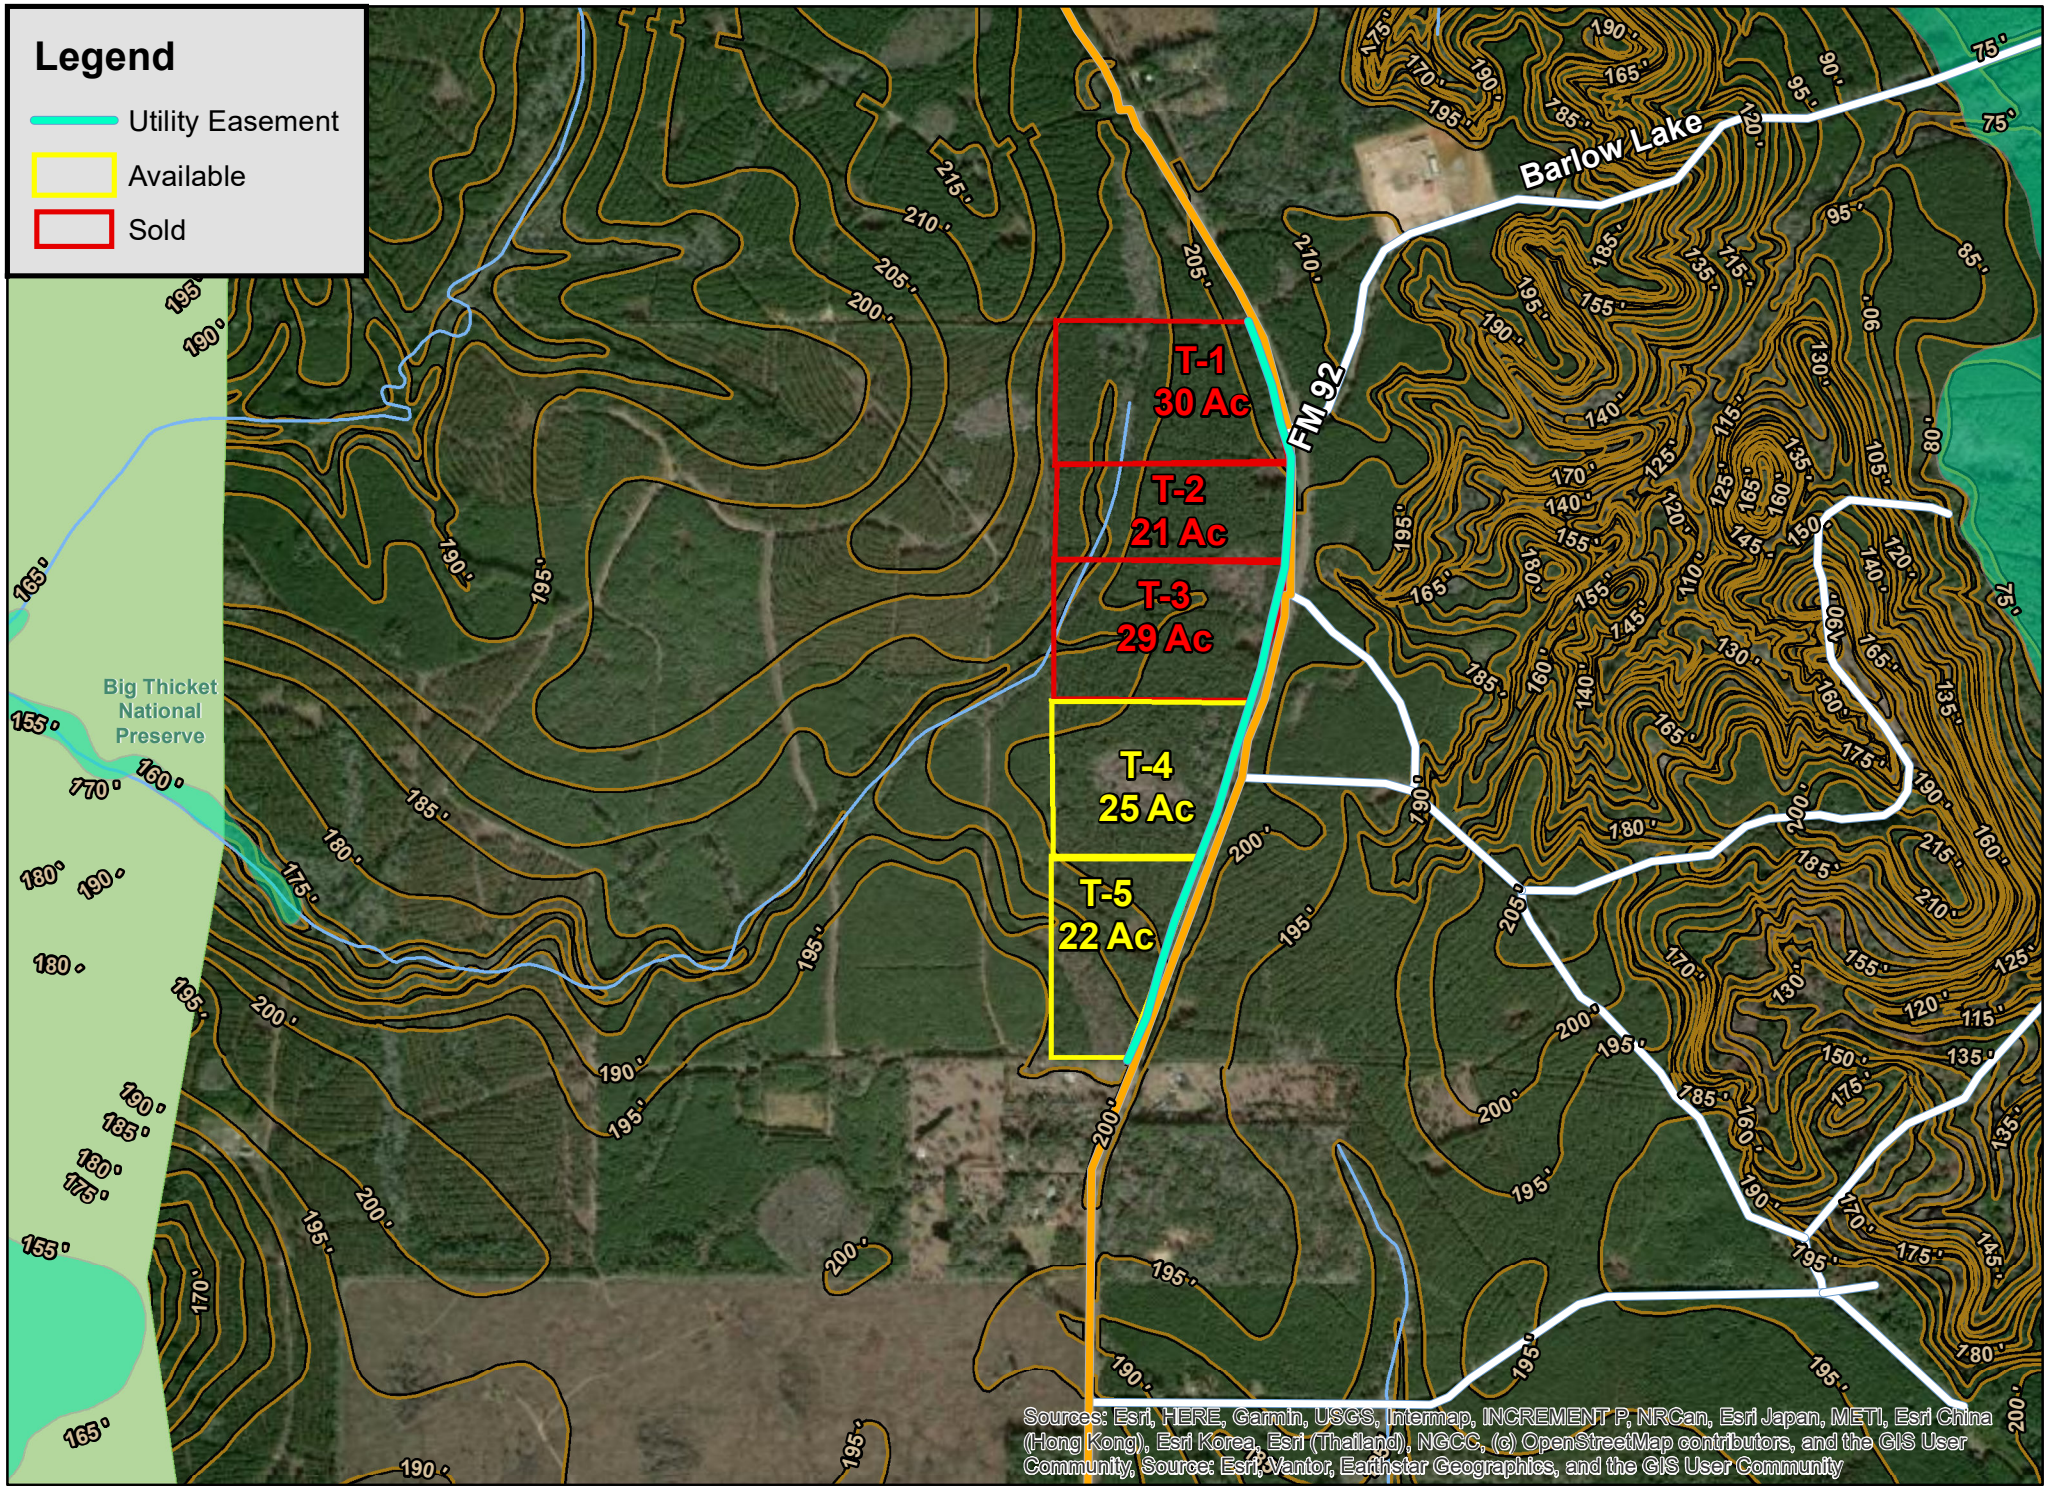

Legend

- Utility Easement
- Available
- Sold

Sources: Esri, HERE, Garmin, USGS, Intermap, INCREMENT P, NRCan, Esri Japan, METI, Esri China (Hong Kong), Esri Korea, Esri (Thailand), NGCC, (c) OpenStreetMap contributors, and the GIS User Community, Source: Esri, Vantor, Earthstar Geographics, and the GIS User Community

Various Tracts | FM 92 | Tyler Co., Texas

287044-045 - For illustration purposes only.