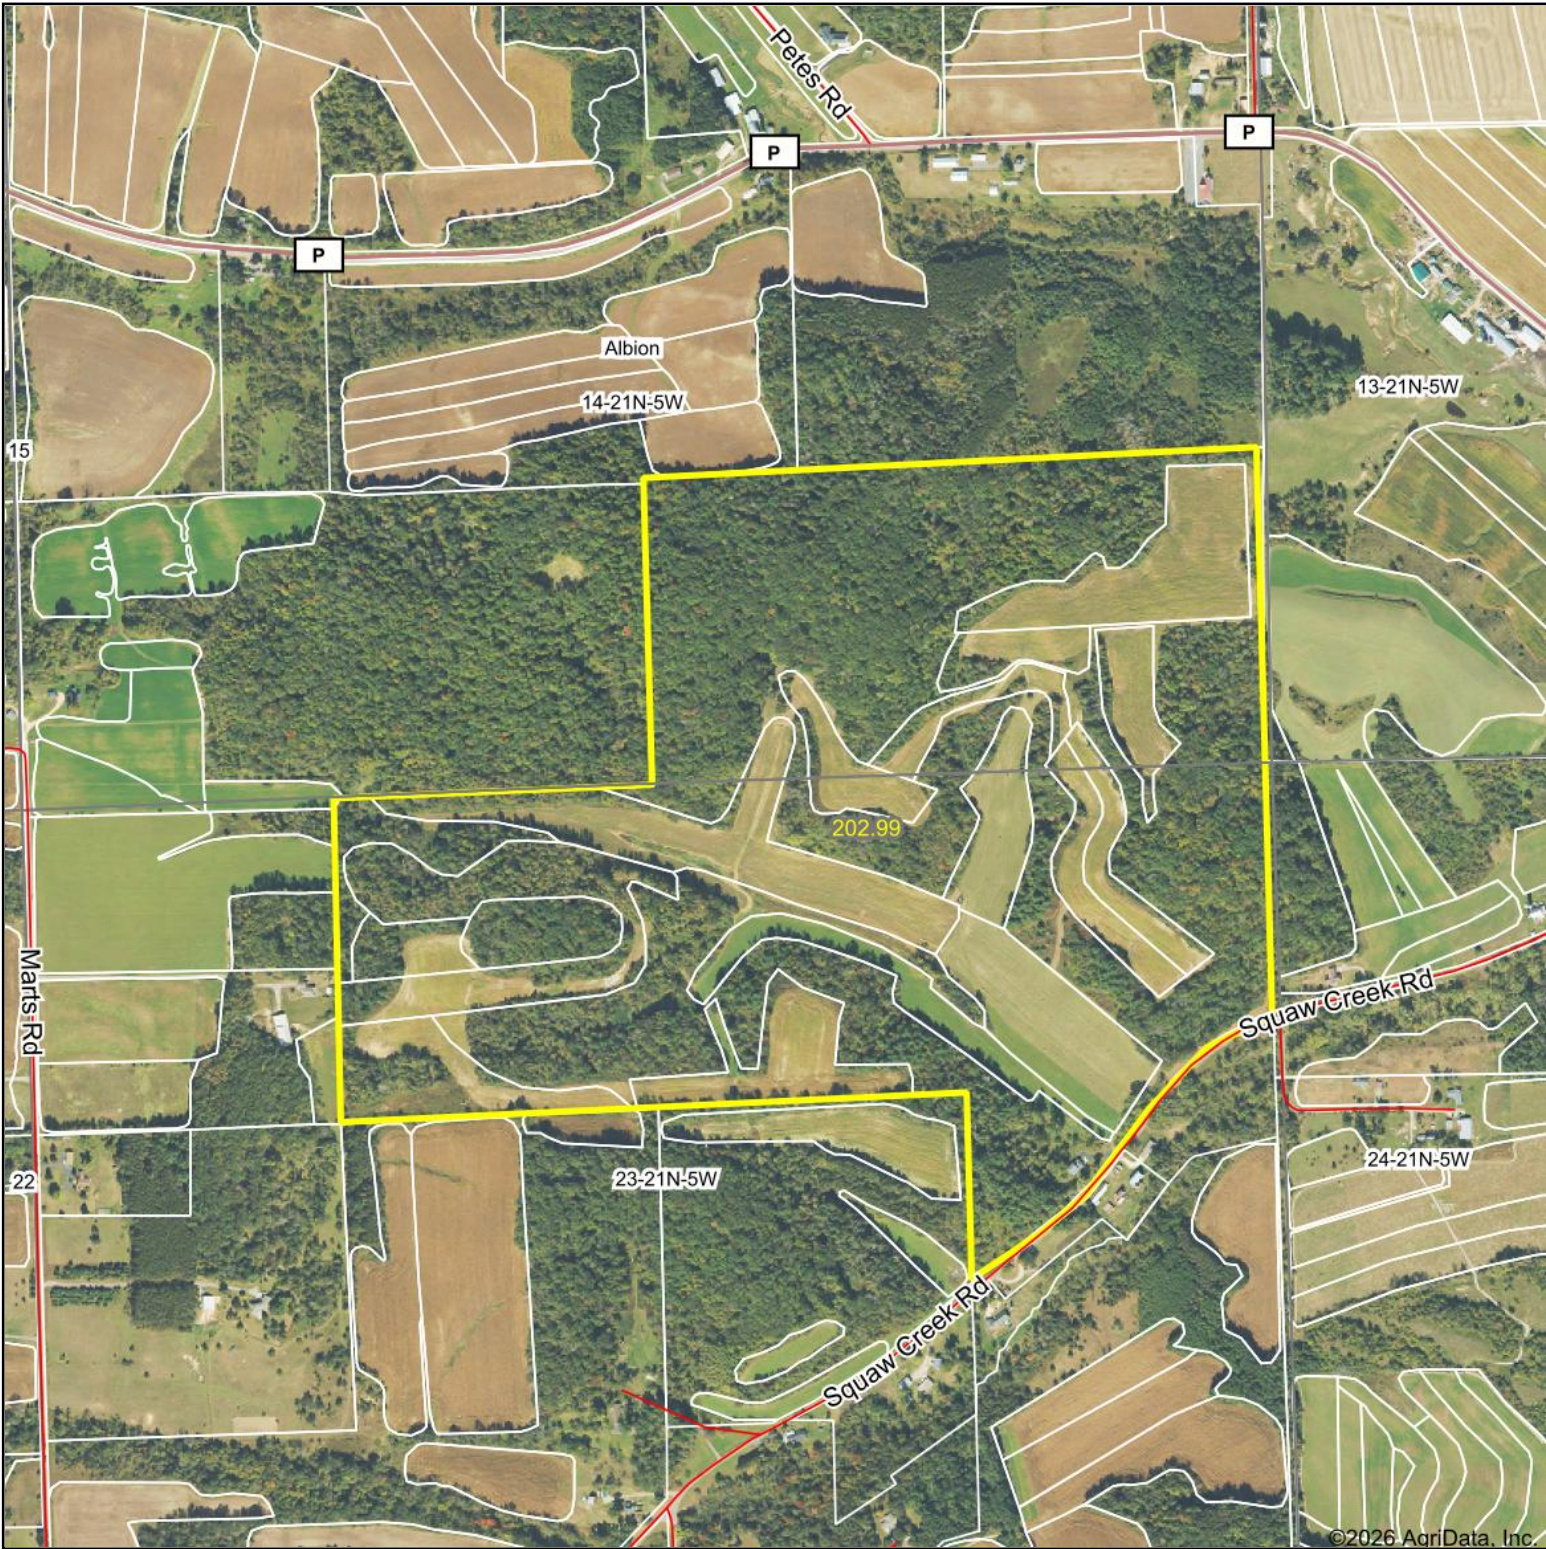

Aerial Map

©2026 AgriData, Inc.

Boundary Center: 44° 17' 25.57, -90° 57' 4.76

23-21N-5W
Jackson County
Wisconsin

Maps Provided By:
surety
CUSTOMIZED ONLINE MAPPING
© AgriData, Inc. 2025 www.AgriDataInc.com

6/4/2026

Field borders provided by Farm Service Agency as of 5/21/2008.