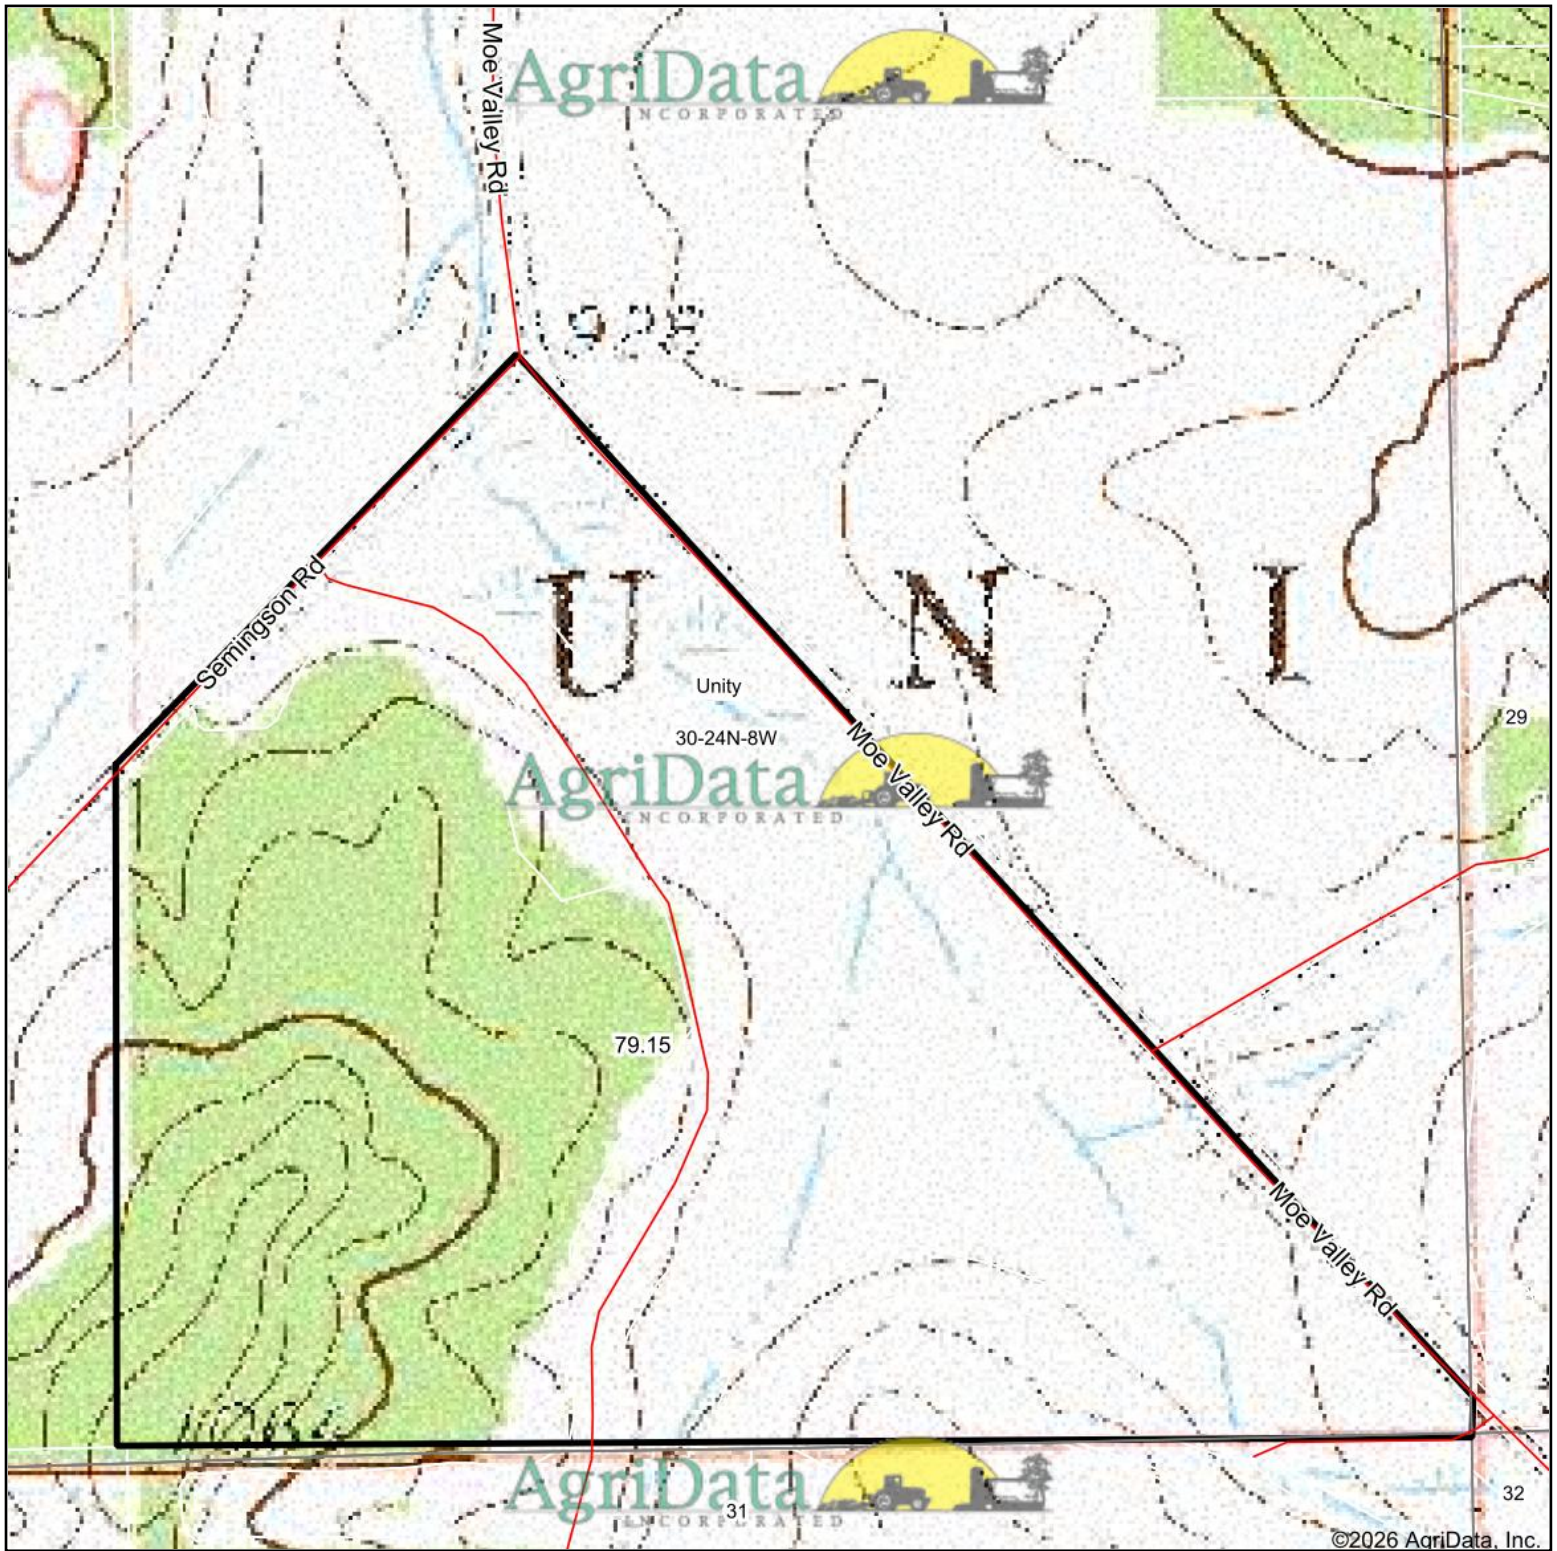

# Topography Map

Map Center: 44° 31' 38.71, -91° 23' 33.23

**30-24N-8W**  
**Trempealeau County**  
**Wisconsin**

Maps Provided By:  
  
CUSTOMIZED ONLINE MAPPING  
© AgriData, Inc. 2025      www.AgriDataInc.com

Field borders provided by Farm Service Agency as of 5/21/2008.