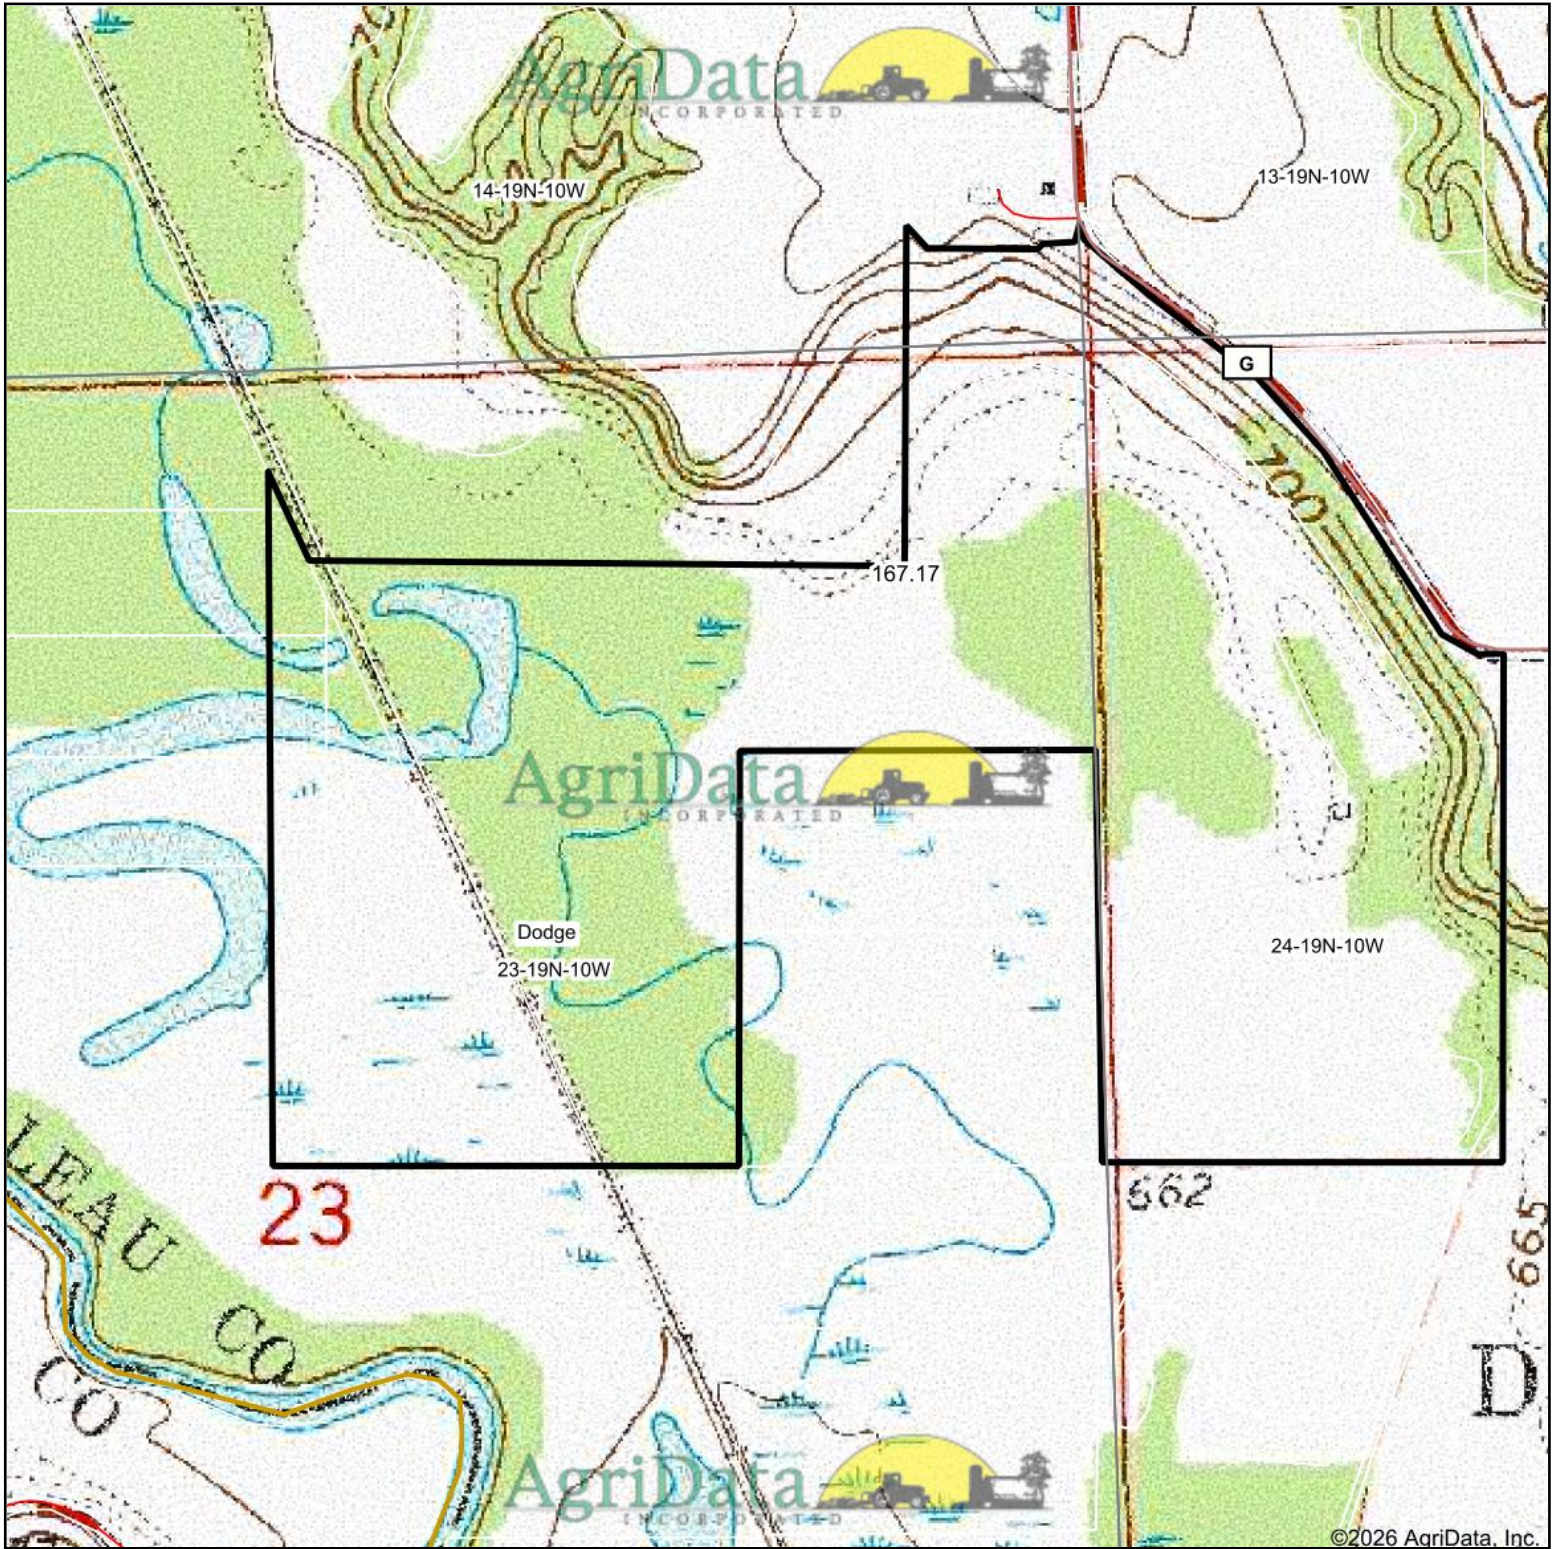

Topography Map

Map Center: 44° 6' 33.37, -91° 32' 7.42

23-19N-10W
Trempealeau County
Wisconsin

5/3/2026

Maps Provided By:

© AgriData, Inc. 2025 www.AgriDataInc.com