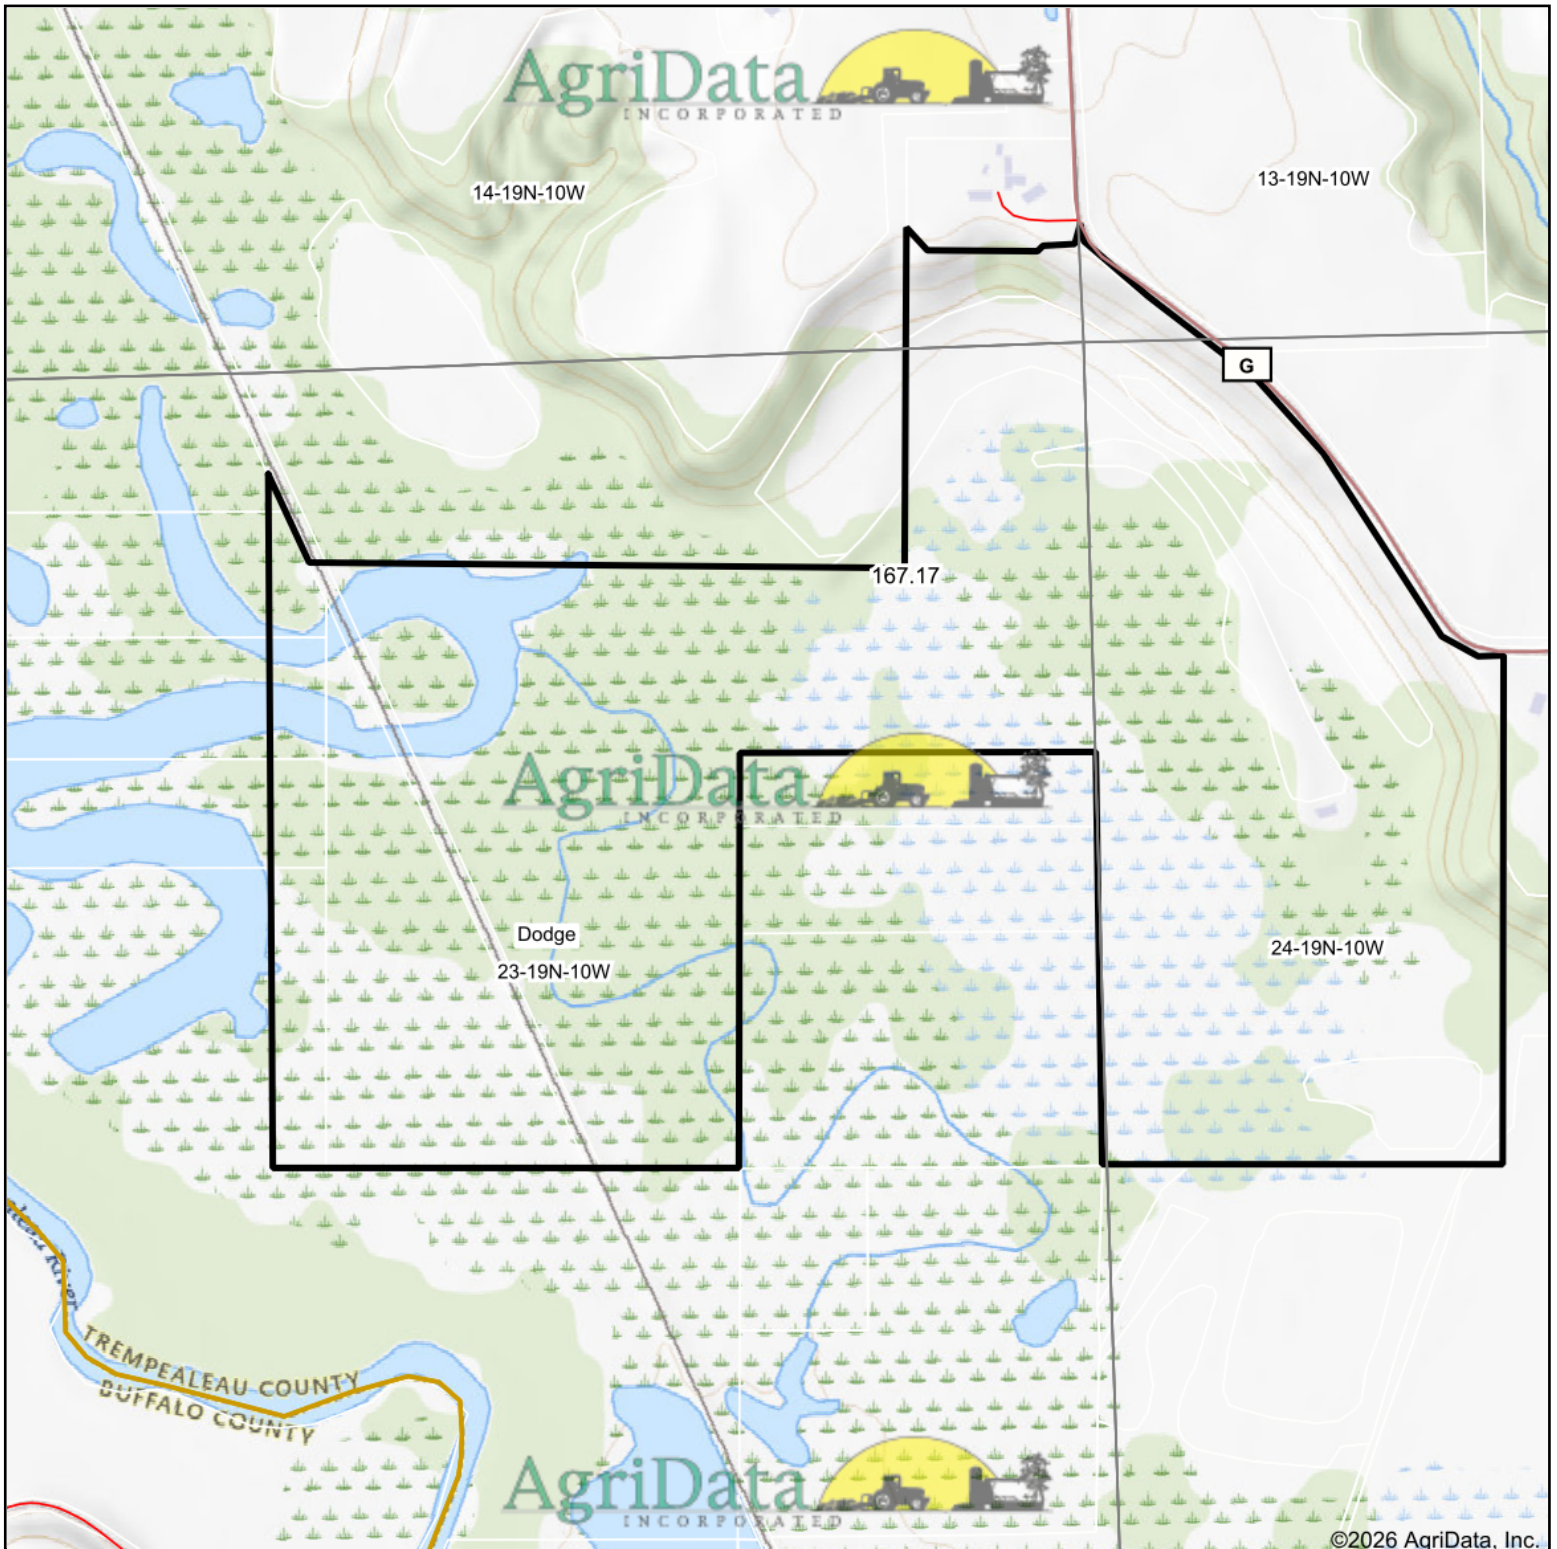

Topography Map

©2026 AgriData, Inc.

Map Center: 44° 6' 33.37, -91° 32' 7.42

23-19N-10W
Trempealeau County
Wisconsin

5/3/2026

Maps Provided By:

© AgriData, Inc. 2025 www.AgriDataInc.com