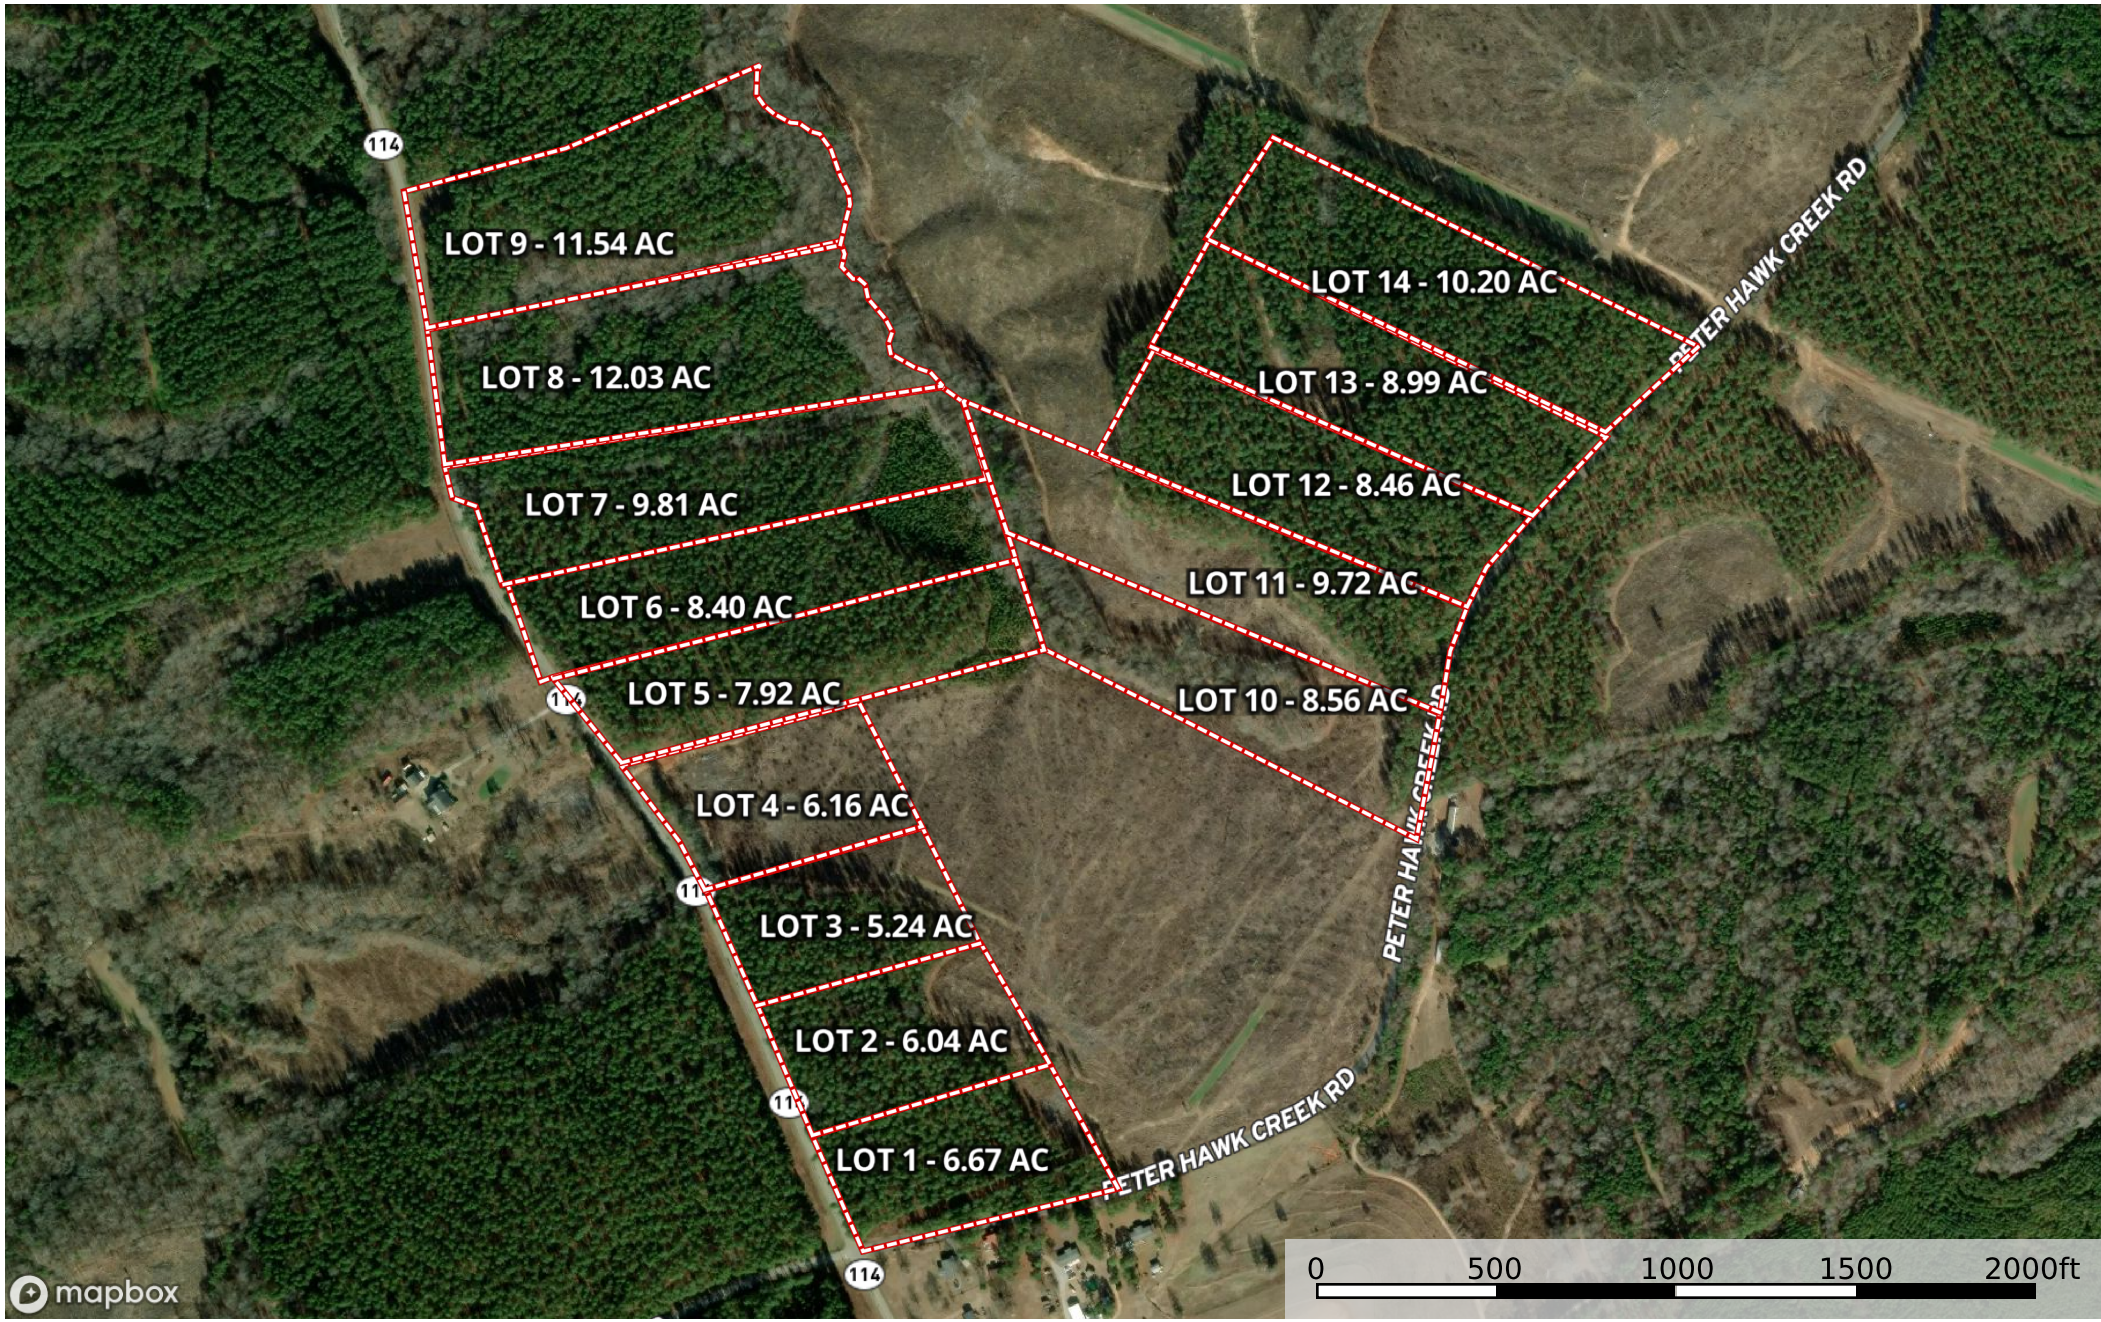

Peter Hawk Creek Estates LOTS MAP

Union County, South Carolina, AC +/-

- Lot 14
- Lot 13
- Lot 12
- Lot 11
- Lot 10
- Lot 9
- Lot 8
- Lot 7
- Lot 6
- Lot 5
- Lot 4
- Lot 3
- Lot 2
- Lot 1