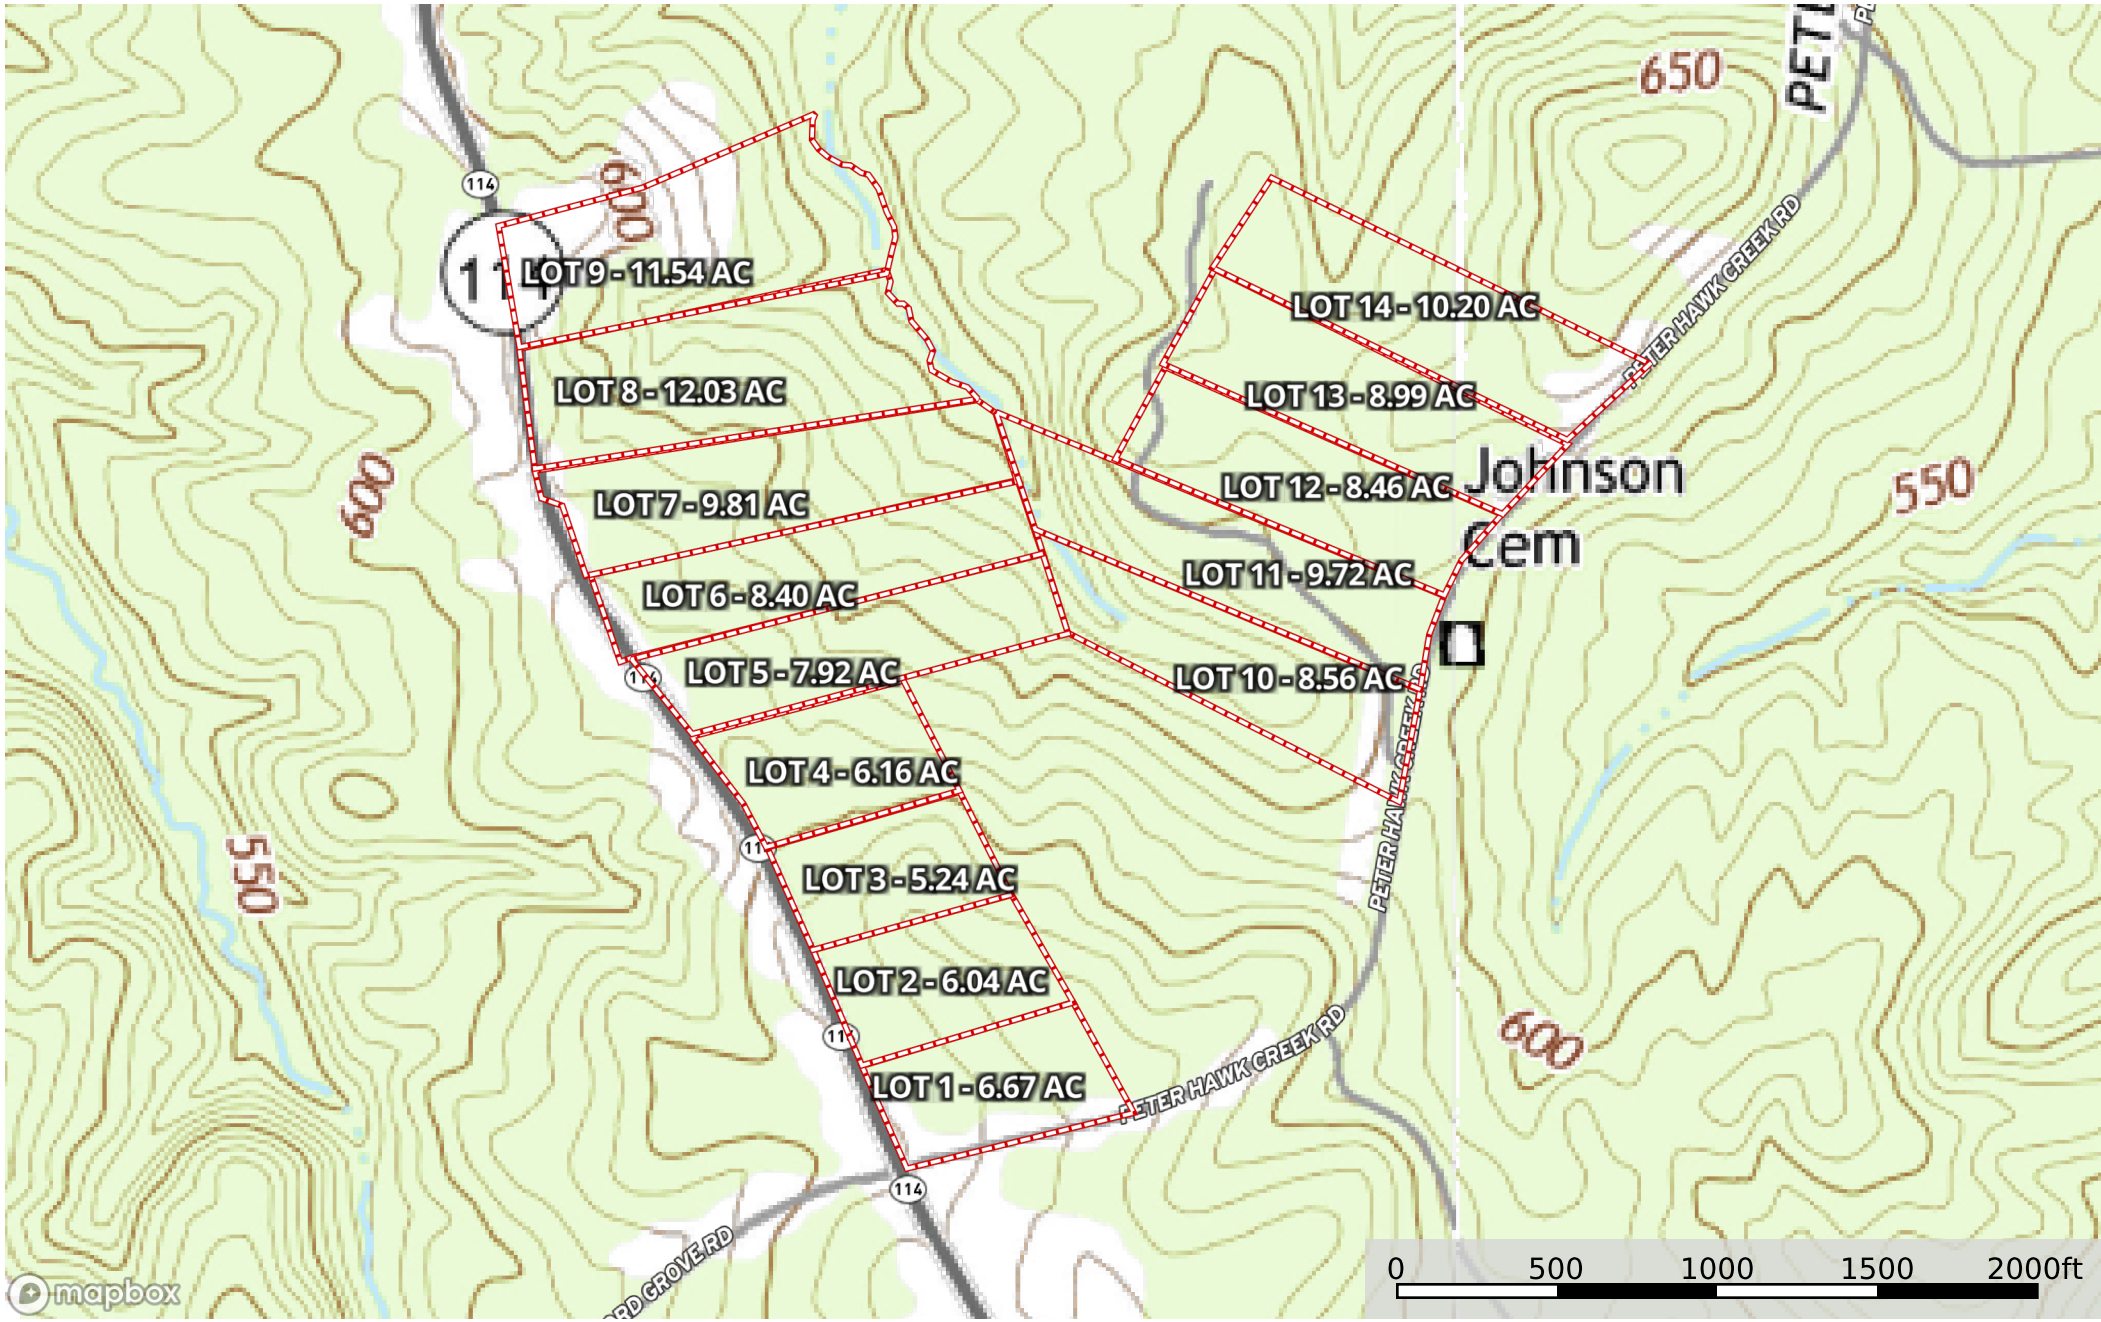

# Peter Hawk Creek Estates LOTS MAP

Union County, South Carolina, AC +/-

- Lot 14
- Lot 13
- Lot 12
- Lot 11
- Lot 10
- Lot 9
- Lot 8
- Lot 7
- Lot 6
- Lot 5
- Lot 4
- Lot 3
- Lot 2
- Lot 1